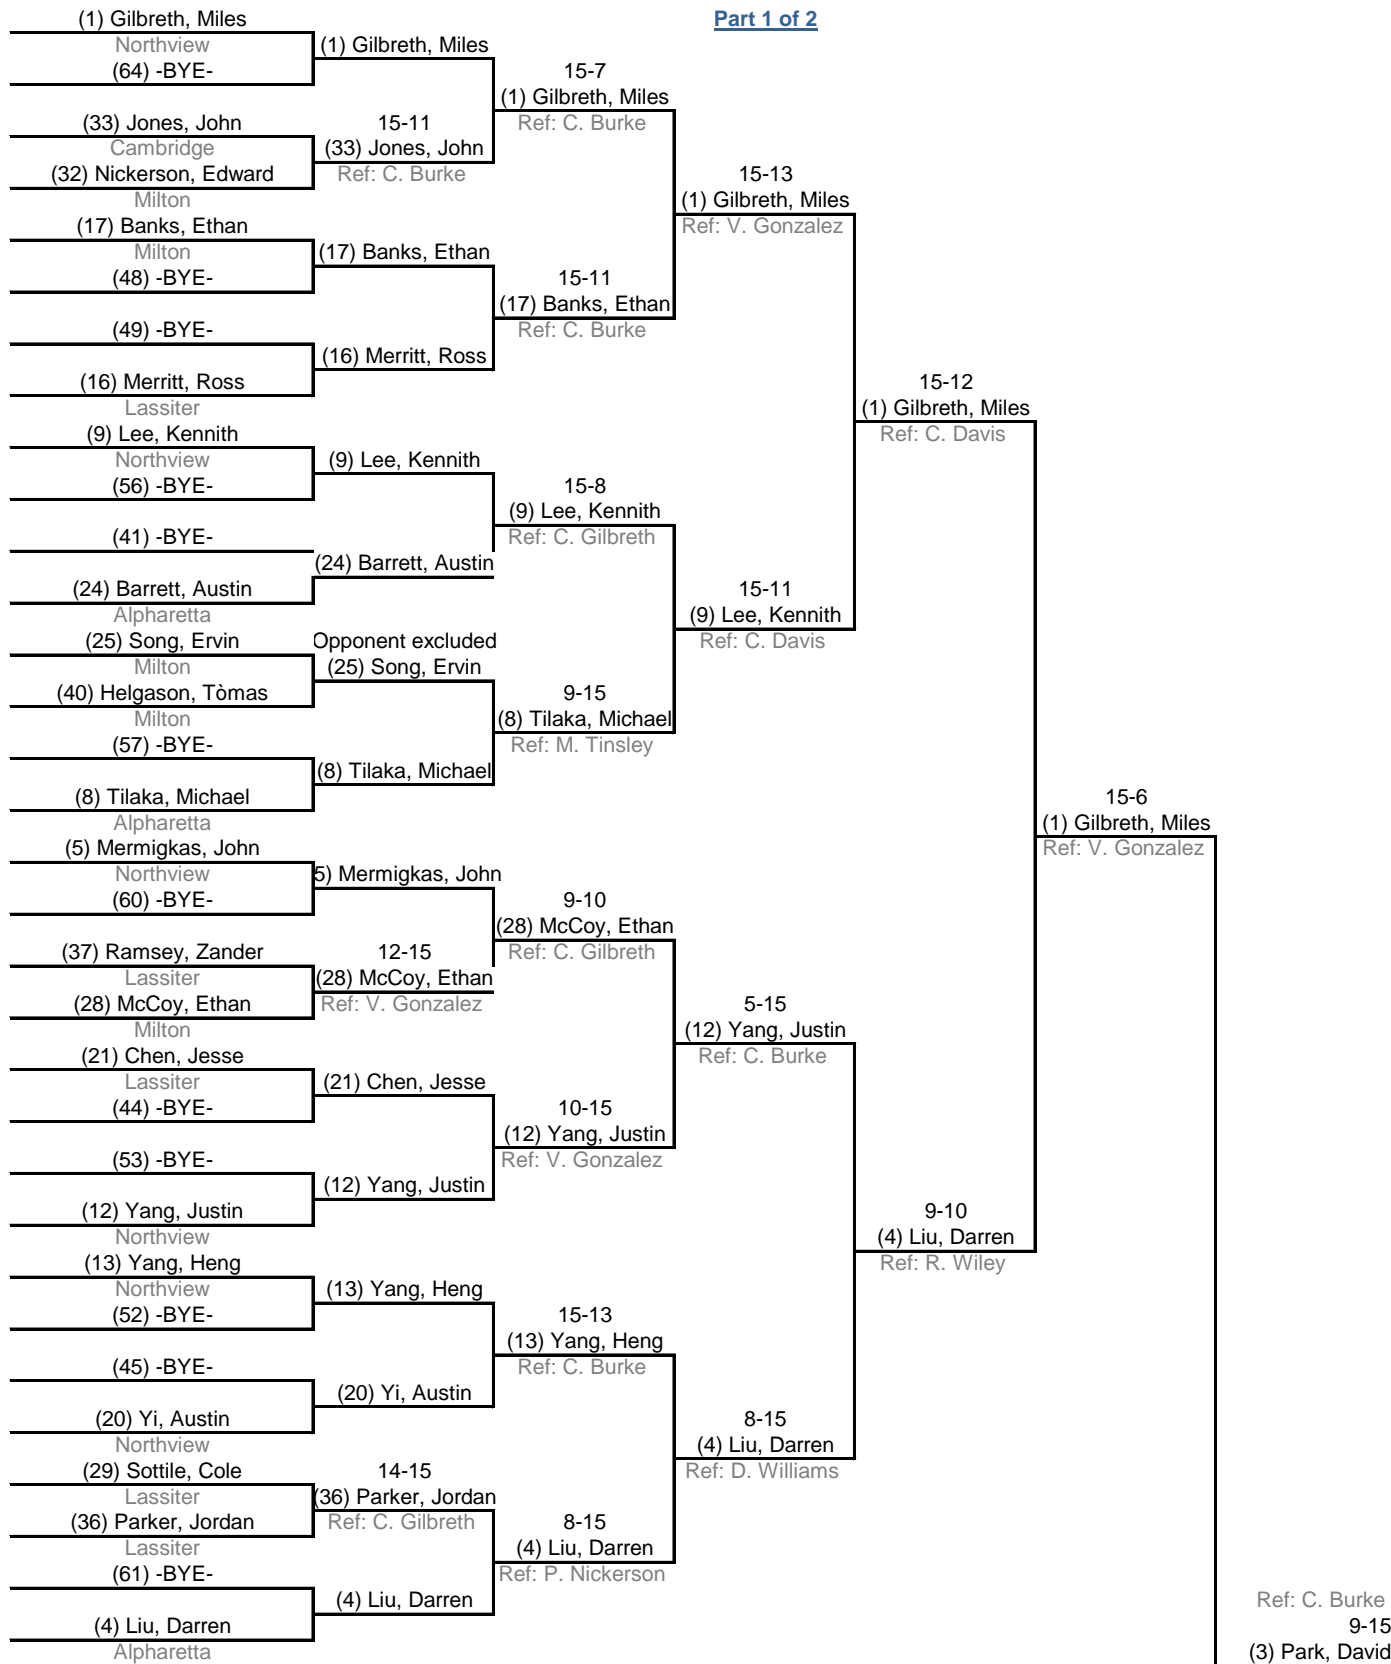

Georgia High School Fencing League: Round 7b

11 Jan 20 - Lassiter

Men's Épée

Round 1: Pool Results

Place	Name	School	V	V/M	TS	TR	Ind	Status
1	Gilbreth, Miles	Northview	6	1.00	30	10	+20	Advance
2	Igwe, Jayden	Alpharetta	5	1.00	25	7	+18	Advance
3	Park, David	Northview	6	1.00	29	12	+17	Advance
4	Liu, Darren	Alpharetta	5	1.00	25	13	+12	Advance
5	Mermigkas, John	Northview	5	1.00	23	12	+11	Advance
6	Marks, Luke	Alpharetta	5	0.83	25	15	+10	Advance
7	Miskell, Will	Northview	4	0.80	24	10	+14	Advance
8	Tilaka, Michael	Alpharetta	4	0.80	23	10	+13	Advance
9	Lee, Kennith	Northview	4	0.80	24	12	+12	Advance
10	Gundubogula, Raj	Denmark	4	0.80	23	11	+12	Advance
11	O'Connor, Riley	Milton	4	0.80	20	9	+11	Advance
12	Yang, Justin	Northview	4	0.80	23	14	+9	Advance
13	Yang, Heng	Northview	4	0.80	22	15	+7	Advance
14	Shack, Thomas	Northview	4	0.80	21	14	+7	Advance
15	Tucker, Evan	Lassiter	4	0.67	27	20	+7	Advance
16	Merritt, Ross	Lassiter	4	0.67	26	24	+2	Advance
17	Banks, Ethan	Milton	4	0.67	25	23	+2	Advance
18	Park, Davis	Alpharetta	3	0.60	19	11	+8	Advance
19	Thiel, Wyatt	Cambridge	3	0.60	21	15	+6	Advance
20	Yi, Austin	Northview	3	0.60	21	17	+4	Advance
21	Chen, Jesse	Lassiter	3	0.60	20	16	+4	Advance
22	Husain, Bazeed	Alpharetta	3	0.60	19	15	+4	Advance
23	Newberry, Cole	Milton	3	0.60	15	11	+4	Advance
24	Barrett, Austin	Alpharetta	3	0.60	20	17	+3	Advance
25	Song, Ervin	Milton	3	0.60	19	16	+3	Advance
26	Wang, Patrick	Northview	3	0.60	18	16	+2	Advance
27	Klepper, Gryphon	Milton	3	0.60	18	18	0	Advance
28	McCoy, Ethan	Milton	3	0.50	23	21	+2	Advance
29	Sottile, Cole	Lassiter	2	0.40	19	18	+1	Advance
30	Milazzo, Vincent	Milton	2	0.40	17	18	-1	Advance
31	Jackson, Gavin	Milton	2	0.40	16	17	-1	Advance
32	Nickerson, Edward	Milton	2	0.40	14	16	-2	Advance
33	Jones, John	Cambridge	2	0.33	22	22	0	Advance
34	Anderson, Pierson	Alpharetta	2	0.33	19	26	-7	Advance
35	Chen, Ronald	Milton	2	0.33	17	25	-8	Advance
36	Parker, Jordan	Lassiter	2	0.33	18	27	-9	Advance
37	Ramsey, Zander	Lassiter	1	0.20	11	20	-9	Advance
38	Hill, Garrett	Lassiter	1	0.20	11	22	-11	Advance
39	Lassiter, Finnegan	Lassiter	1	0.20	9	23	-14	Advance
40	Helgason, Tòmas	Milton	1	0.20	9	24	-15	Advance
41	Plimpton, Nathaniel	Alpharetta	1	0.20	7	23	-16	Eliminated
42	Rasmussen, Kaleb	Denmark	1	0.17	24	27	-3	Eliminated
43	Churchley, David	Lassiter	1	0.17	13	29	-16	Eliminated
44	Nielsen, Noah	Lassiter	0	0.00	15	25	-10	Eliminated
45 T	Davis, Evan	Milton	0	0.00	9	25	-16	Eliminated
45 T	Lewis, William	Lassiter	0	0.00	9	25	-16	Eliminated
47	Mowrey, Kevin	Milton	0	0.00	13	30	-17	Eliminated
48	Craft, Zach	Milton	0	0.00	8	25	-17	Eliminated
49	Weiss, Dan	Lassiter	0	0.00	7	25	-18	Eliminated
50	Craig, Alex	Lassiter	0	0.00	6	25	-19	Eliminated

Table of 64 Ended 12:04 PM	Table of 32 Ended 1:29 PM	Table of 16 Ended 2:04 PM	Table of 8 Ended 2:26 PM	Semi-finals Ended 2:53 PM	Final Ended 3:22 PM

Part 1 of 2

Ref: C. Burke
9-15
(3) Park, David