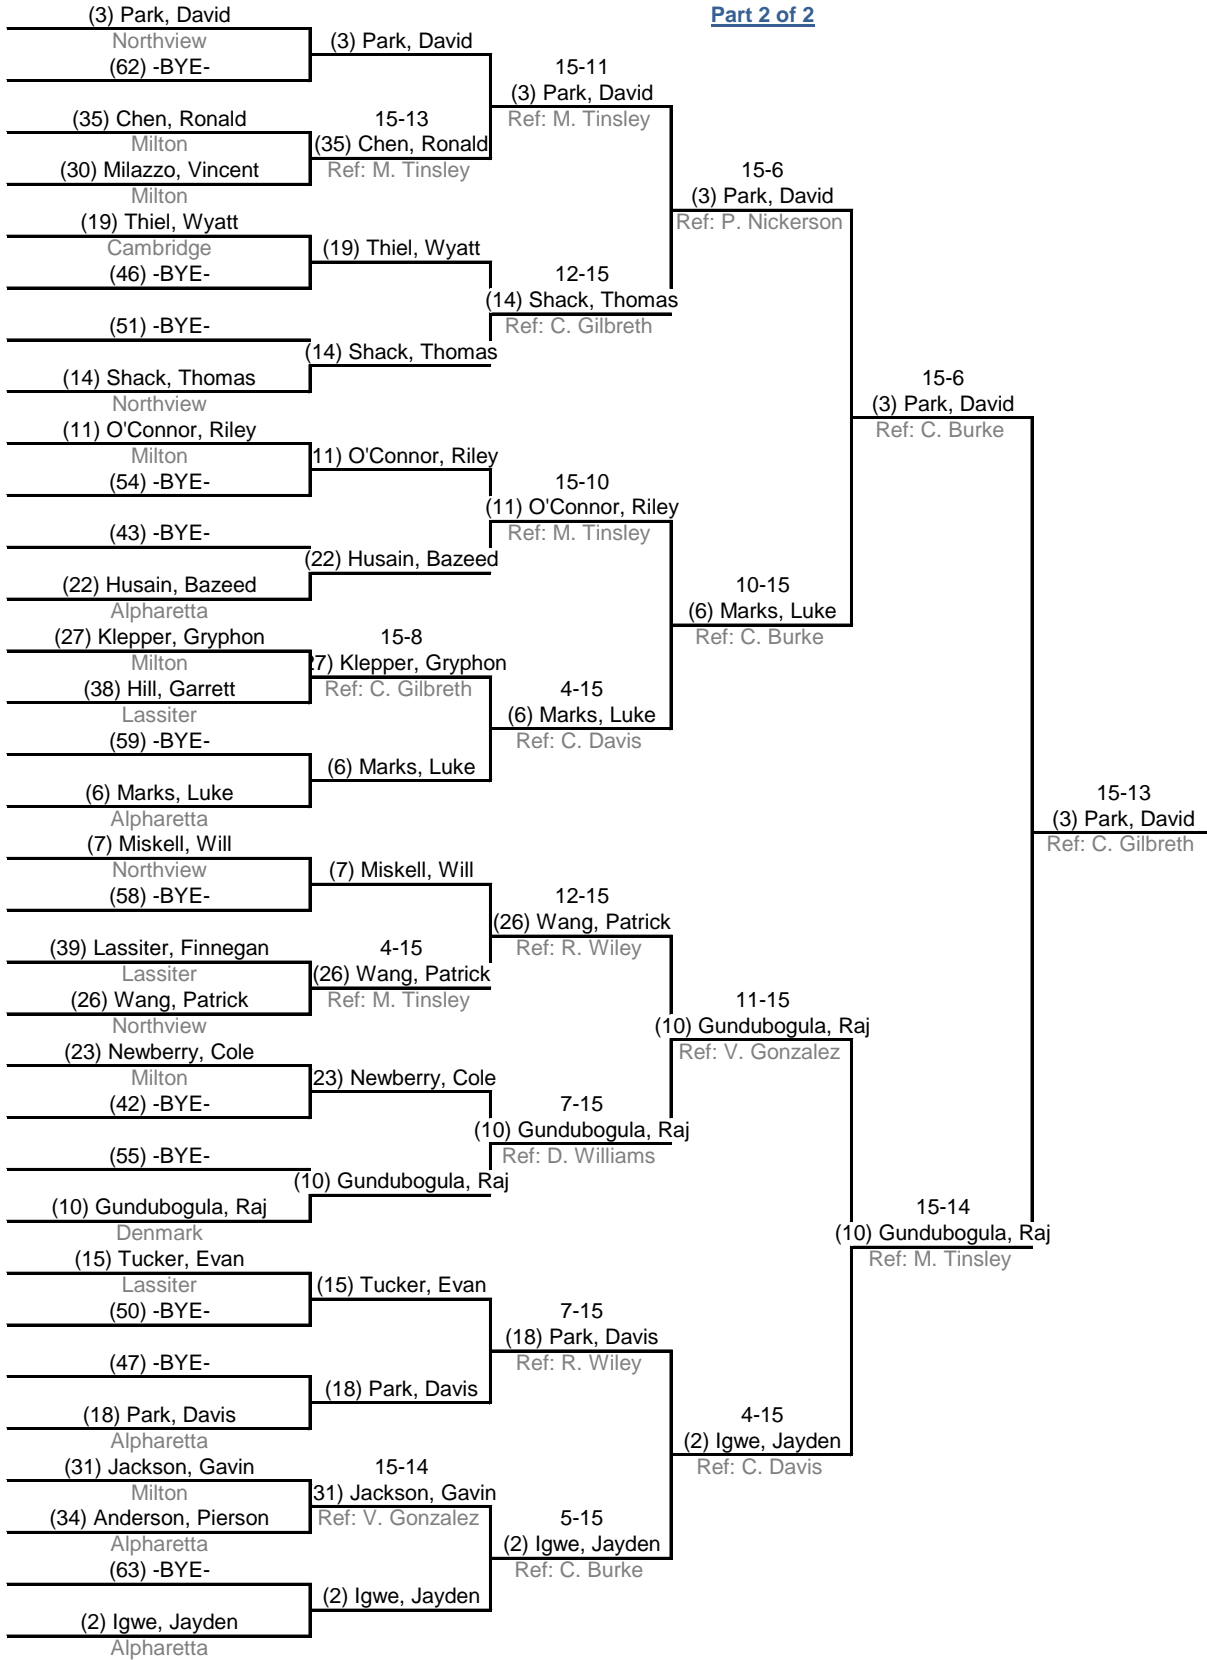

Table of 64	Table of 32	Table of 16	Table of 8	Semi-finals	Final
Ended 12:04 PM	Ended 1:29 PM	Ended 2:04 PM	Ended 2:26 PM	Ended 2:53 PM	Ended 3:22 PM

Part 2 of 2

Georgia High School Fencing League: Round 7b

11 Jan 20 - Lassiter

Men's Épée

Final Results

Place	Name	School	Points Earned
1	Park, David	Northview	64
2	Gilbreth, Miles	Northview	52
3 T	Gundubogula, Raj	Denmark	40
3 T	Liu, Darren	Alpharetta	40
5	Igwe, Jayden	Alpharetta	32
6	Marks, Luke	Alpharetta	30
7	Lee, Kennith	Northview	28
8	Yang, Justin	Northview	26
9	Tilaka, Michael	Alpharetta	18
10	O'Connor, Riley	Milton	17
11	Yang, Heng	Northview	16
12	Shack, Thomas	Northview	15
13	Banks, Ethan	Milton	14
14	Park, Davis	Alpharetta	13
15	Wang, Patrick	Northview	12
16	McCoy, Ethan	Milton	11
17	Mermigkas, John	Northview	
18	Miskell, Will	Northview	
19	Tucker, Evan	Lassiter	
20	Merritt, Ross	Lassiter	
21	Thiel, Wyatt	Cambridge	
22	Yi, Austin	Northview	
23	Chen, Jesse	Lassiter	
24	Husain, Bazeed	Alpharetta	
25	Newberry, Cole	Milton	
26	Barrett, Austin	Alpharetta	
27	Song, Ervin	Milton	
28	Klepper, Gryphon	Milton	
29	Jackson, Gavin	Milton	
30	Jones, John	Cambridge	
31	Chen, Ronald	Milton	
32	Parker, Jordan	Lassiter	
33	Sottile, Cole	Lassiter	
34	Milazzo, Vincent	Milton	
35	Nickerson, Edward	Milton	
36	Anderson, Pierson	Alpharetta	
37	Ramsey, Zander	Lassiter	
38	Hill, Garrett	Lassiter	
39	Lassiter, Finnegan	Lassiter	
40	Fencer excluded		
41	Plimpton, Nathaniel	Alpharetta	
42	Rasmussen, Kaleb	Denmark	
43	Churchley, David	Lassiter	
44	Nielsen, Noah	Lassiter	
45 T	Davis, Evan	Milton	
45 T	Lewis, William	Lassiter	
47	Mowrey, Kevin	Milton	
48	Craft, Zach	Milton	
49	Weiss, Dan	Lassiter	
50	Craig, Alex	Lassiter