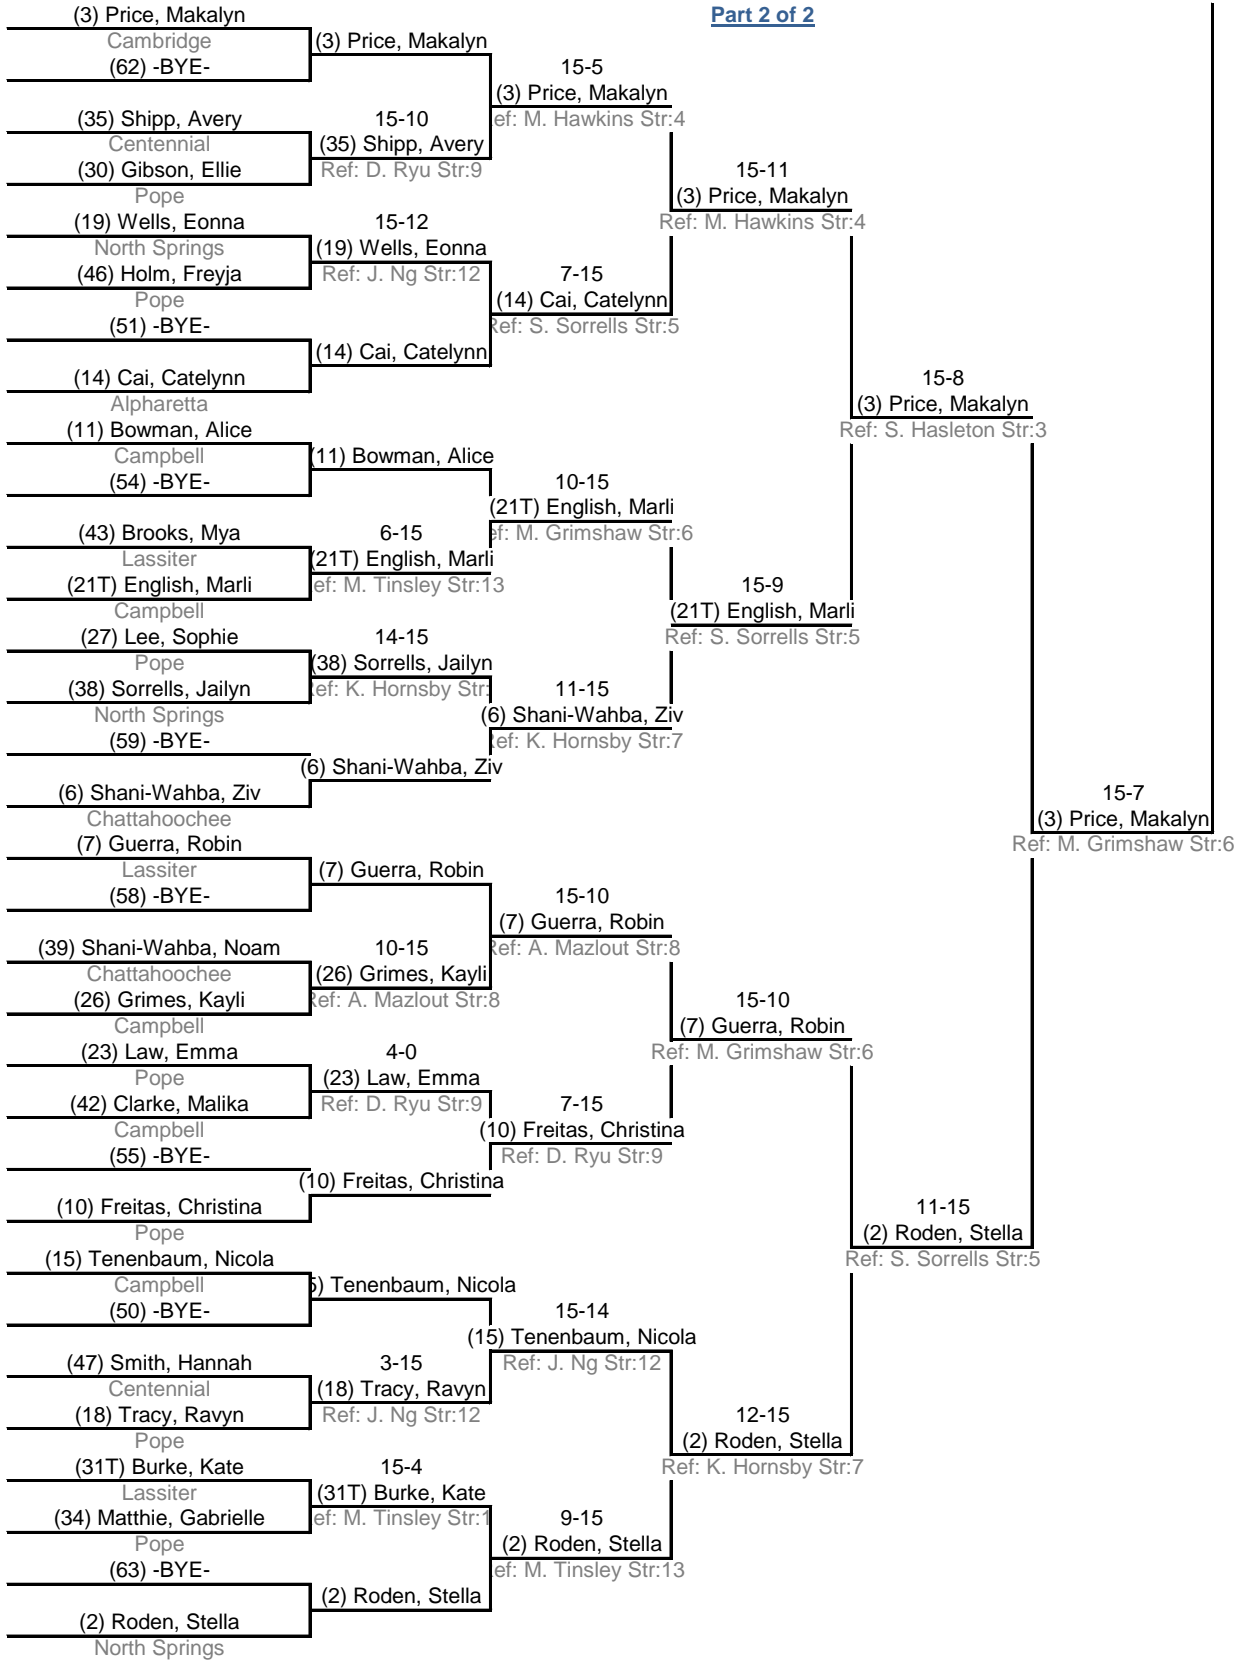

Direct Elimination

12:31 PM - 4:18 PM

Table of 64	Table of 32	Table of 16	Table of 8	Semi-finals	Final
Ended 1:50 PM	Ended 2:24 PM	Ended 2:59 PM	Ended 3:22 PM	Ended 3:41 PM	Ended 4:15 PM

Part 2 of 2

Georgia High School Fencing League: Round 6a
14 Dec 19 - North Springs
Women's Épée
Final Results

Place	Name	School	Points Earned
1	Feng, Kelly	Johns Creek	64
2	Price, Makalyn	Cambridge	52
3 T	Dada, Madeleine	North Springs	40
3 T	Roden, Stella	North Springs	40
5	Atkinson, Kennedy	Centennial	32
6	Guerra, Robin	Lassiter	30
7	Tran, Tina	Chattahoochee	28
8	English, Marli	Campbell	26
9	Hawkins, Sophia	North Springs	18
10	Shani-Wahba, Ziv	Chattahoochee	17
11	Hornsby, Alea	Pope	16
12	Freitas, Christina	Pope	15
13	Pollien, Maddie	Pope	14
14	Cai, Catelynn	Alpharetta	13
15	Tenenbaum, Nicola	Campbell	12
16	Wendell, Cade	Pope	11
17	Bowman, Alice	Campbell	
18	Smith, Naja	Chattahoochee	
19	Gaines, Camryn	Alpharetta	
20	Tracy, Ravyn	Pope	
21	Wells, Eonna	North Springs	
22	Law, Emma	Pope	
23	Huynh, Olivia	Johns Creek	
24	Wittenstein, Hannah	Campbell	
25	Grimes, Kayli	Campbell	
26	Nguyen, Audrey	Alpharetta	
27	Atkinson, Kendall	Centennial	
28	Burke, Kate	Lassiter	
29	Speck, Joline	North Springs	
30	Shipp, Avery	Centennial	
31	Sorrells, Jailyn	North Springs	
32	Yerramsetty, Anvita	Johns Creek	
33	Dilworth, Emma	Lassiter	
34	Lee, Sophie	Pope	
35	Gibson, Ellie	Pope	
36	Cheek, Aiden	Centennial	
37	Matthie, Gabrielle	Pope	
38	Reese, Yamari	North Springs	
39	Muhammad, Sanai	North Springs	
40	Shani-Wahba, Noam	Chattahoochee	
41	Harrison, Jessica	Chattahoochee	
42	Tuttle, Julia	Lassiter	
43	Clarke, Malika	Campbell	
44	Brooks, Mya	Lassiter	
45	Nwokolo, Lotenne	Chattahoochee	
46	Holm, Freyja	Pope	
47	Smith, Hannah	Centennial	
48	Salter, Eva	Alpharetta	
49	Hartig-Guerra, Vera	Alpharetta	
50	Rosenberg, Madeleine	North Springs	
51	Harris, Ashley	North Springs	
52 T	Flint, Marion	Campbell	
52 T	Salter, Audrey	Alpharetta	
54	Baker, Maia	Centennial	
55	Camera, Alex	Centennial	
56 T	Engler, Ava	Cambridge	
56 T	Thomson, Cassie	Lassiter	
58	Powell, Elizabeth	Centennial	
59	Dow, Jamie	Lassiter