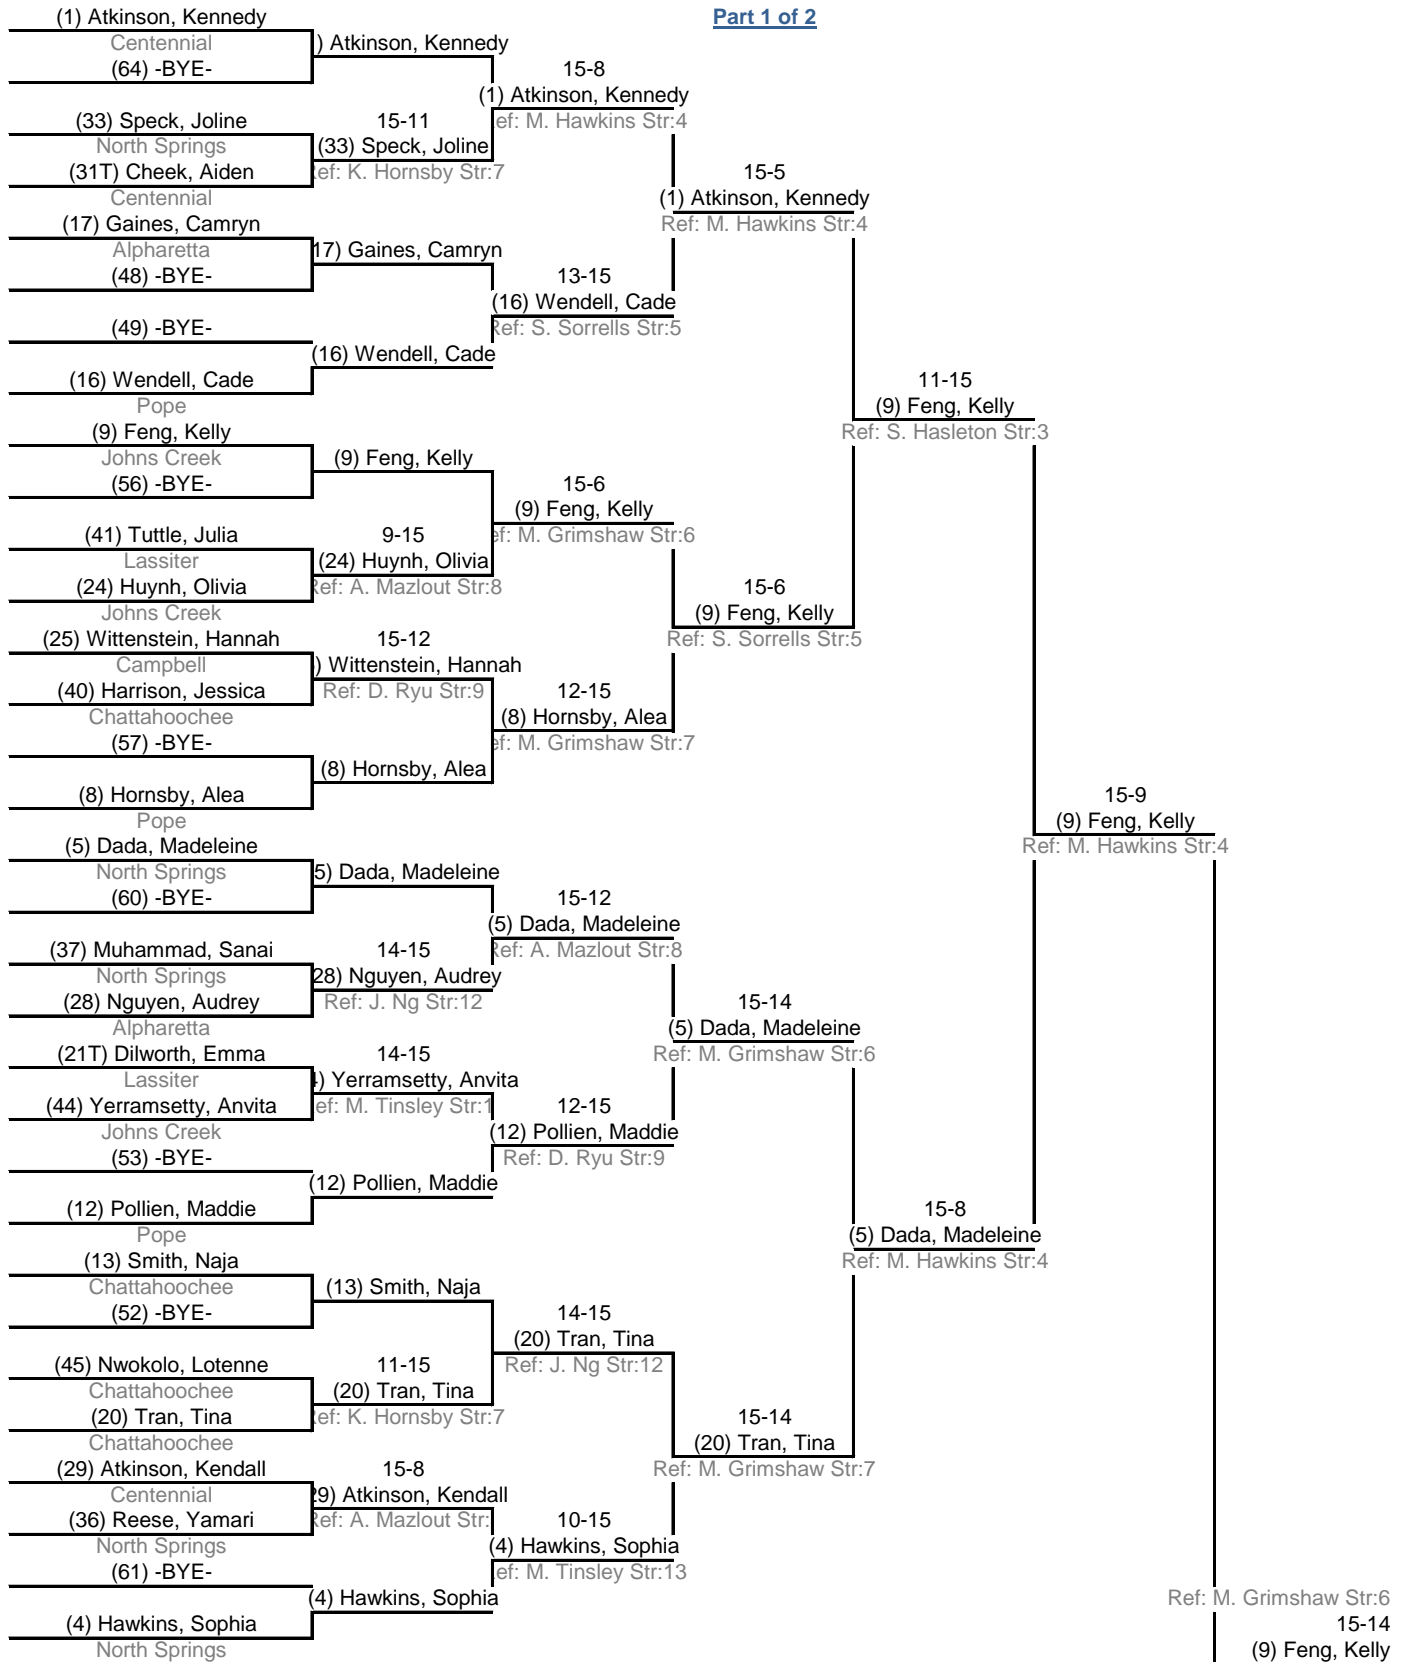

Georgia High School Fencing League: Round 6a

14 Dec 19 - North Springs

Women's Épée

Round 1: Pool Results

Place	Name	School	V	V/M	TS	TR	Ind	Status
1	Atkinson, Kennedy	Centennial	6	1.00	30	14	+16	Advance
2	Roden, Stella	North Springs	5	1.00	25	9	+16	Advance
3	Price, Makalyn	Cambridge	6	1.00	30	15	+15	Advance
4	Hawkins, Sophia	North Springs	5	1.00	25	11	+14	Advance
5	Dada, Madeleine	North Springs	5	1.00	25	12	+13	Advance
6	Shani-Wahba, Ziv	Chattahoochee	6	1.00	30	18	+12	Advance
7	Guerra, Robin	Lassiter	5	0.83	29	13	+16	Advance
8	Hornsby, Alea	Pope	5	0.83	29	15	+14	Advance
9	Feng, Kelly	Johns Creek	5	0.83	28	15	+13	Advance
10	Freitas, Christina	Pope	5	0.83	26	14	+12	Advance
11	Bowman, Alice	Campbell	5	0.83	29	18	+11	Advance
12	Pollien, Maddie	Pope	4	0.80	24	13	+11	Advance
13	Smith, Naja	Chattahoochee	4	0.80	24	14	+10	Advance
14	Cai, Catelynn	Alpharetta	4	0.80	23	13	+10	Advance
15	Tenenbaum, Nicola	Campbell	4	0.67	27	17	+10	Advance
16	Wendell, Cade	Pope	4	0.67	25	20	+5	Advance
17	Gaines, Camryn	Alpharetta	4	0.67	26	22	+4	Advance
18	Tracy, Ravyn	Pope	4	0.67	25	21	+4	Advance
19	Wells, Eonna	North Springs	4	0.67	23	20	+3	Advance
20	Tran, Tina	Chattahoochee	3	0.60	21	15	+6	Advance
21 T	Dilworth, Emma	Lassiter	3	0.60	20	14	+6	Advance
21 T	English, Marli	Campbell	3	0.60	20	14	+6	Advance
23	Law, Emma	Pope	3	0.60	20	15	+5	Advance
24	Huynh, Olivia	Johns Creek	3	0.60	18	13	+5	Advance
25	Wittenstein, Hannah	Campbell	3	0.60	22	18	+4	Advance
26	Grimes, Kayli	Campbell	3	0.60	20	17	+3	Advance
27	Lee, Sophie	Pope	3	0.60	17	16	+1	Advance
28	Nguyen, Audrey	Alpharetta	3	0.50	26	22	+4	Advance
29	Atkinson, Kendall	Centennial	3	0.50	25	24	+1	Advance
30	Gibson, Ellie	Pope	3	0.50	25	25	0	Advance
31 T	Burke, Kate	Lassiter	3	0.50	23	25	-2	Advance
31 T	Cheek, Aiden	Centennial	3	0.50	23	25	-2	Advance
33	Speck, Joline	North Springs	3	0.50	22	24	-2	Advance
34	Matthie, Gabrielle	Pope	3	0.50	17	19	-2	Advance
35	Shipp, Avery	Centennial	3	0.50	21	24	-3	Advance
36	Reese, Yamari	North Springs	3	0.50	20	23	-3	Advance
37	Muhammad, Sanai	North Springs	2	0.40	16	18	-2	Advance
38	Sorrells, Jilyn	North Springs	2	0.40	12	21	-9	Advance
39	Shani-Wahba, Noam	Chattahoochee	2	0.33	23	25	-2	Advance
40	Harrison, Jessica	Chattahoochee	2	0.33	23	26	-3	Advance
41	Tuttle, Julia	Lassiter	2	0.33	18	25	-7	Advance
42	Clarke, Malika	Campbell	2	0.33	17	26	-9	Advance
43	Brooks, Mya	Lassiter	2	0.33	17	27	-10	Advance
44	Yerramsetty, Anvita	Johns Creek	1	0.20	18	22	-4	Advance
45	Nwokolo, Lotenne	Chattahoochee	1	0.20	17	23	-6	Advance
46	Holm, Freyja	Pope	1	0.20	15	22	-7	Advance
47	Smith, Hannah	Centennial	1	0.20	13	22	-9	Advance
48	Salter, Eva	Alpharetta	1	0.20	8	24	-16	Eliminated
49	Hartig-Guerra, Vera	Alpharetta	1	0.17	22	25	-3	Eliminated
50	Rosenberg, Madeleine	North Springs	1	0.17	18	26	-8	Eliminated
51	Harris, Ashley	North Springs	1	0.17	17	27	-10	Eliminated
52 T	Flint, Marion	Campbell	1	0.17	17	29	-12	Eliminated
52 T	Salter, Audrey	Alpharetta	1	0.17	17	29	-12	Eliminated
54	Baker, Maia	Centennial	0	0.00	16	30	-14	Eliminated
55	Camera, Alex	Centennial	0	0.00	7	23	-16	Eliminated
56 T	Engler, Ava	Cambridge	0	0.00	12	30	-18	Eliminated
56 T	Thomson, Cassie	Lassiter	0	0.00	12	30	-18	Eliminated
58	Powell, Elizabeth	Centennial	0	0.00	5	25	-20	Eliminated
59	Dow, Jamie	Lassiter	0	0.00	4	25	-21	Eliminated

Table of 64

Ended 1:50 PM

Table of 32

Ended 2:24 PM

Table of 16

Ended 2:59 PM

Table of 8

Ended 3:22 PM

Semi-finals

Ended 3:41 PM

Final

Ended 4:15 PM

Part 1 of 2