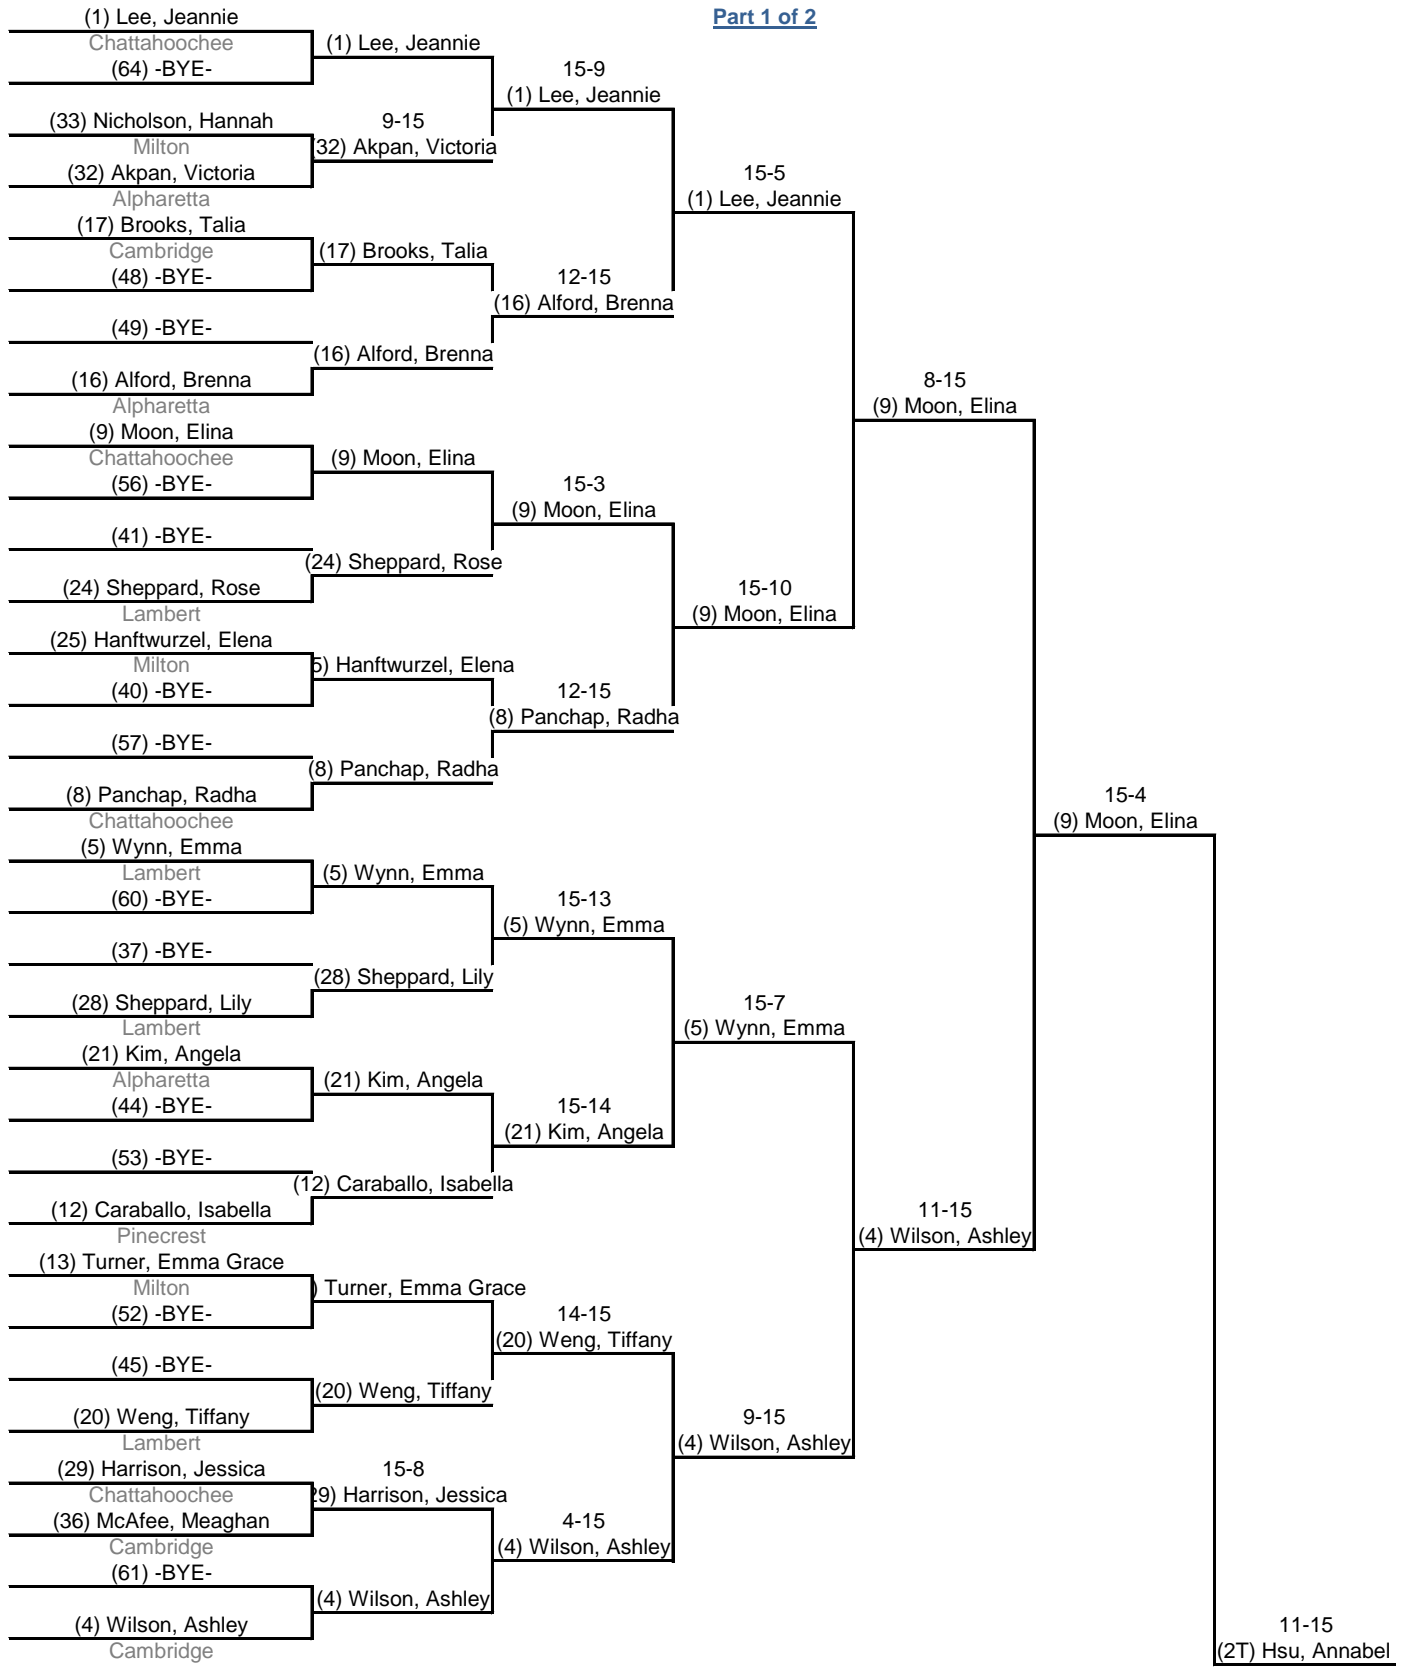

Georgia High School Fencing League: Round 3

15 Oct 16 - Chattahoochee

Women's Epee

Pool Results

Place	Name	Club	V	V/M	TS	TR	Ind	Status
1	Lee, Jeannie	Chattahoochee	6	1.00	30	8	+22	Advance
2 T	Hsu, Annabel	Chattahoochee	5	1.00	25	8	+17	Advance
2 T	Sun, Jean	Lambert	5	1.00	25	8	+17	Advance
4	Wilson, Ashley	Cambridge	5	1.00	25	9	+16	Advance
5	Wynn, Emma	Lambert	6	1.00	30	15	+15	Advance
6	Tinsley, Haley	Alpharetta	5	1.00	25	10	+15	Advance
7	Hirsch, Jordan	Milton	5	0.83	29	13	+16	Advance
8	Panchap, Radha	Chattahoochee	4	0.80	23	9	+14	Advance
9	Moon, Elina	Chattahoochee	4	0.80	22	8	+14	Advance
10	Lisovtsova, Tatiana	Lambert	4	0.80	23	10	+13	Advance
11	Yvellez, Samantha	Chattahoochee	4	0.80	24	12	+12	Advance
12	Caraballo, Isabella	Pinecrest	4	0.80	22	11	+11	Advance
13	Turner, Emma Grace	Milton	4	0.80	22	15	+7	Advance
14	Rigsbee, Rachel	Chattahoochee	4	0.67	25	23	+2	Advance
15	Jennings, Juliana	Pinecrest	3	0.60	20	11	+9	Advance
16	Alford, Brenna	Alpharetta	3	0.60	18	14	+4	Advance
17	Brooks, Talia	Cambridge	3	0.60	20	17	+3	Advance
18	Gundla, Bhargavi	Lambert	3	0.60	21	19	+2	Advance
19	Goughnour, Maureen	Pinecrest	3	0.60	19	19	0	Advance
20	Weng, Tiffany	Lambert	3	0.50	26	19	+7	Advance
21	Kim, Angela	Alpharetta	3	0.50	26	24	+2	Advance
22	Zhao, Christina	Chattahoochee	3	0.50	24	23	+1	Advance
23	Tang, Rachel	Lambert	3	0.50	23	27	-4	Advance
24	Sheppard, Rose	Lambert	3	0.50	22	26	-4	Advance
25	Hanftwurz, Elena	Milton	2	0.40	18	20	-2	Advance
26	Peterson, Sarah	Chattahoochee	2	0.40	17	23	-6	Advance
27	Leaman, Liz	Milton	2	0.40	14	20	-6	Advance
28	Sheppard, Lily	Lambert	2	0.40	16	23	-7	Advance
29	Harrison, Jessica	Chattahoochee	2	0.40	15	22	-7	Advance
30	Mahony, Leighlee	Chattahoochee	2	0.33	21	27	-6	Advance
31	Jones, Moriah	Pinecrest	2	0.33	17	24	-7	Advance
32	Akpan, Victoria	Alpharetta	1	0.20	16	21	-5	Advance
33	Nicholson, Hannah	Milton	1	0.20	12	23	-11	Advance
34	Tam, Vanessa	Lambert	1	0.20	12	24	-12	Advance
35	Kumthekar, Shruti	Lambert	1	0.20	11	23	-12	Advance
36	McAfee, Meaghan	Cambridge	1	0.20	9	24	-15	Advance
37	Rivard, Claire	Pinecrest	1	0.20	8	23	-15	Eliminated
38	Salyer, Alexandra	Milton	1	0.17	21	29	-8	Eliminated
39	Dunwoodie, Cheney	Cambridge	1	0.17	18	28	-10	Eliminated
40	Thomas, Camyrn	Alpharetta	0	0.00	14	25	-11	Eliminated
41	Rho, Hyunjoo	Lambert	0	0.00	12	24	-12	Eliminated
42	Vladimirova, Alisa	Lambert	0	0.00	11	25	-14	Eliminated
43	Davis, Madelyn	Milton	0	0.00	6	25	-19	Eliminated
44	Guner, Savannah	Alpharetta	0	0.00	4	30	-26	Eliminated

Direct Elimination

12:51 PM - 4:14 PM

Table of 64 Ended 1:14 PM   **Table of 32** Ended 1:58 PM   **Table of 16** Ended 2:19 PM   **Table of 8** Ended 2:49 PM   **Semi-finals** Ended 3:14 PM   **Final** Ended 3:54 PM

Part 1 of 2