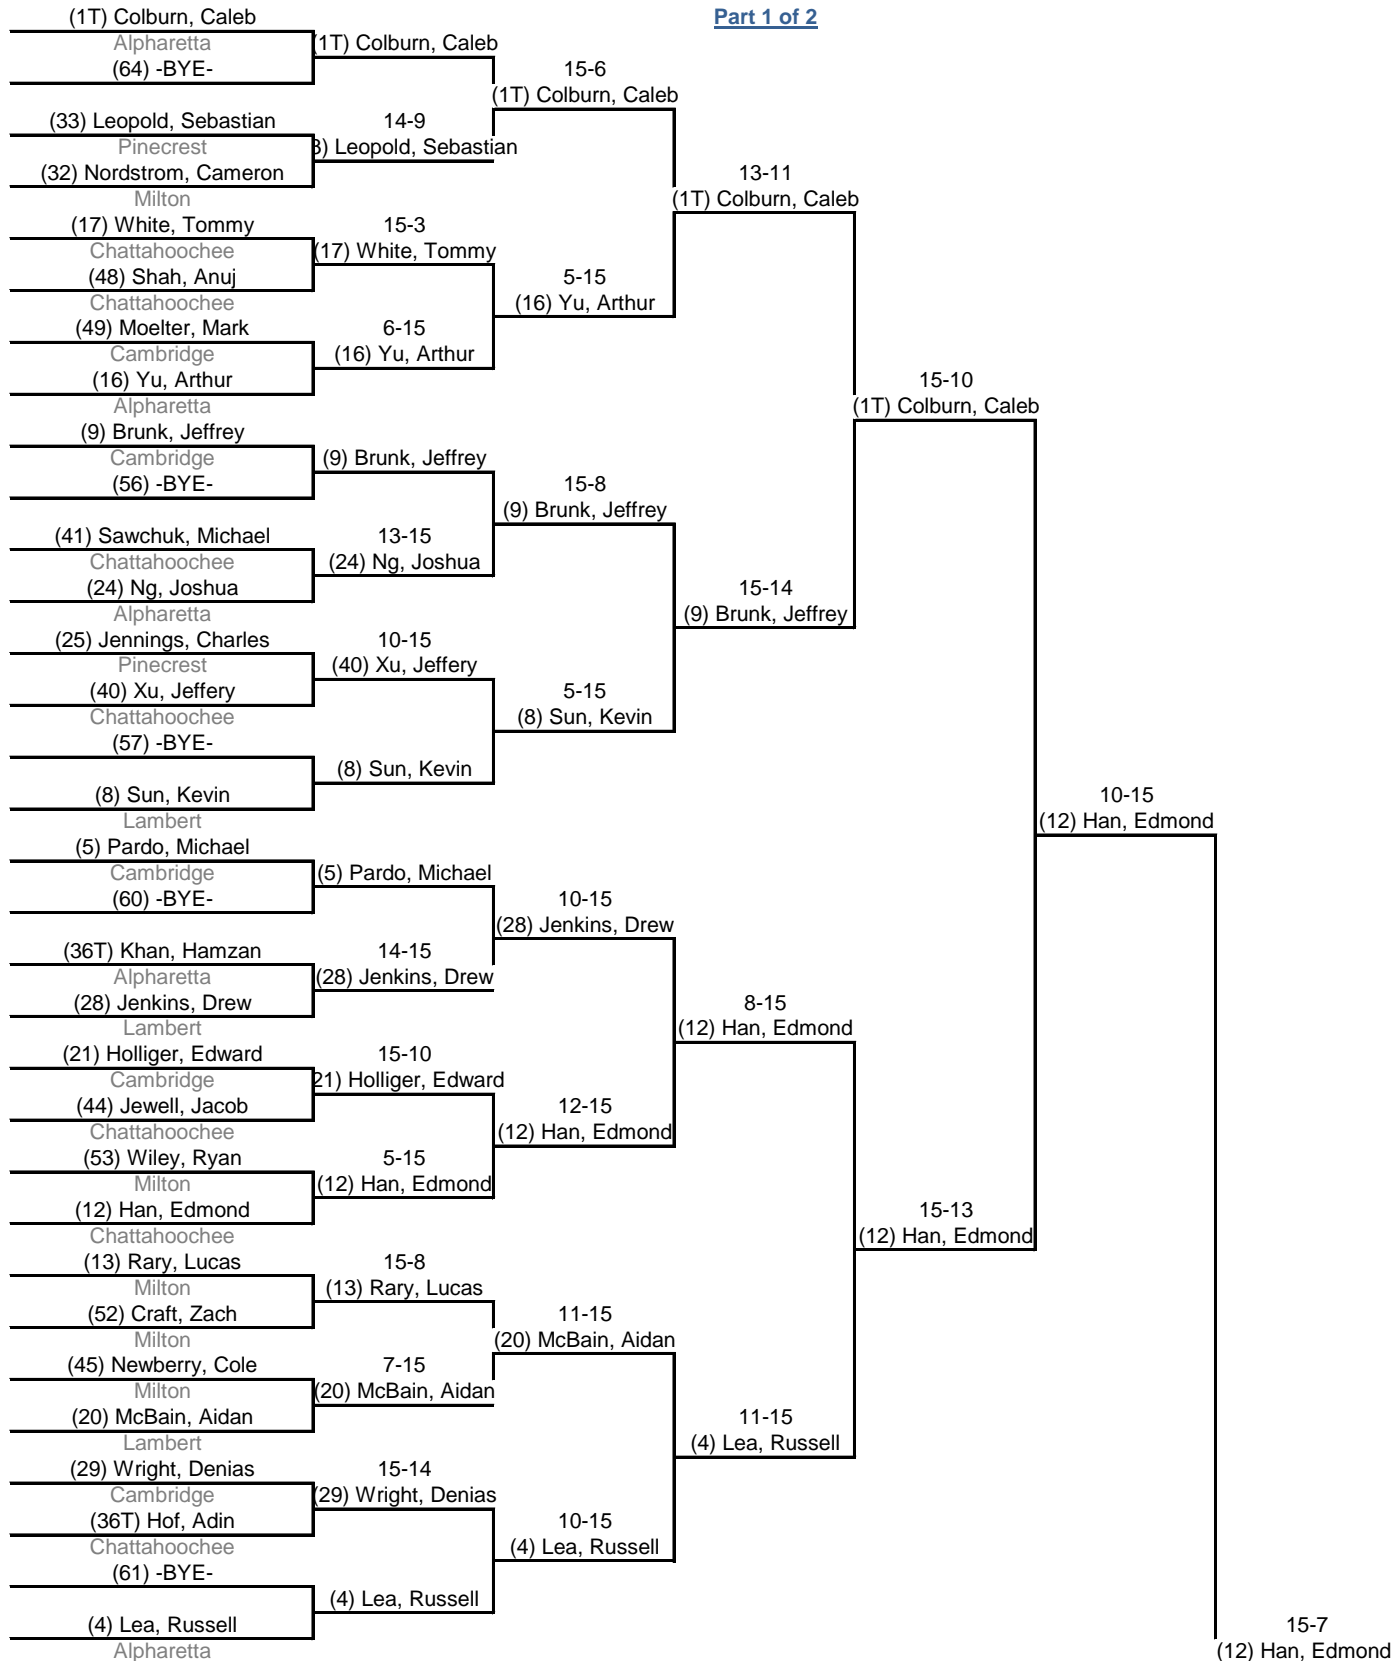

Georgia High School Fencing League: Round 3

15 Oct 16 - Chattahoochee

Men's Epee

Pool Results

Place	Name	Club	V	V/M	TS	TR	Ind	Status
61	Sastri, Abhazasimha	Alpharetta	1	0.17	13	28	-15	Eliminated
62	Potter, Joshua	Milton	0	0.00	14	25	-11	Eliminated
63 T	Milazzo, Paul	Milton	0	0.00	13	25	-12	Eliminated
63 T	Searing, Connor	Lambert	0	0.00	13	25	-12	Eliminated
65	Lin, Joshua	Chattahoochee	0	0.00	8	25	-17	Eliminated
66	Nickerson, Edward	Milton	0	0.00	6	25	-19	Eliminated
67	Filos, Luke	Alpharetta	0	0.00	2	25	-23	Eliminated

Georgia High School Fencing League: Round 3
15 Oct 16 - Chattahoochee
Men's Epee

Direct Elimination

11:28 AM - 4:15 PM

Table of 64
Ended 12:50 PM

Table of 32
Ended 1:45 PM

Table of 16
Ended 2:21 PM

Table of 8
Ended 2:59 PM

Semi-finals
Ended 3:41 PM

Final
Ended 4:04 PM

Part 1 of 2