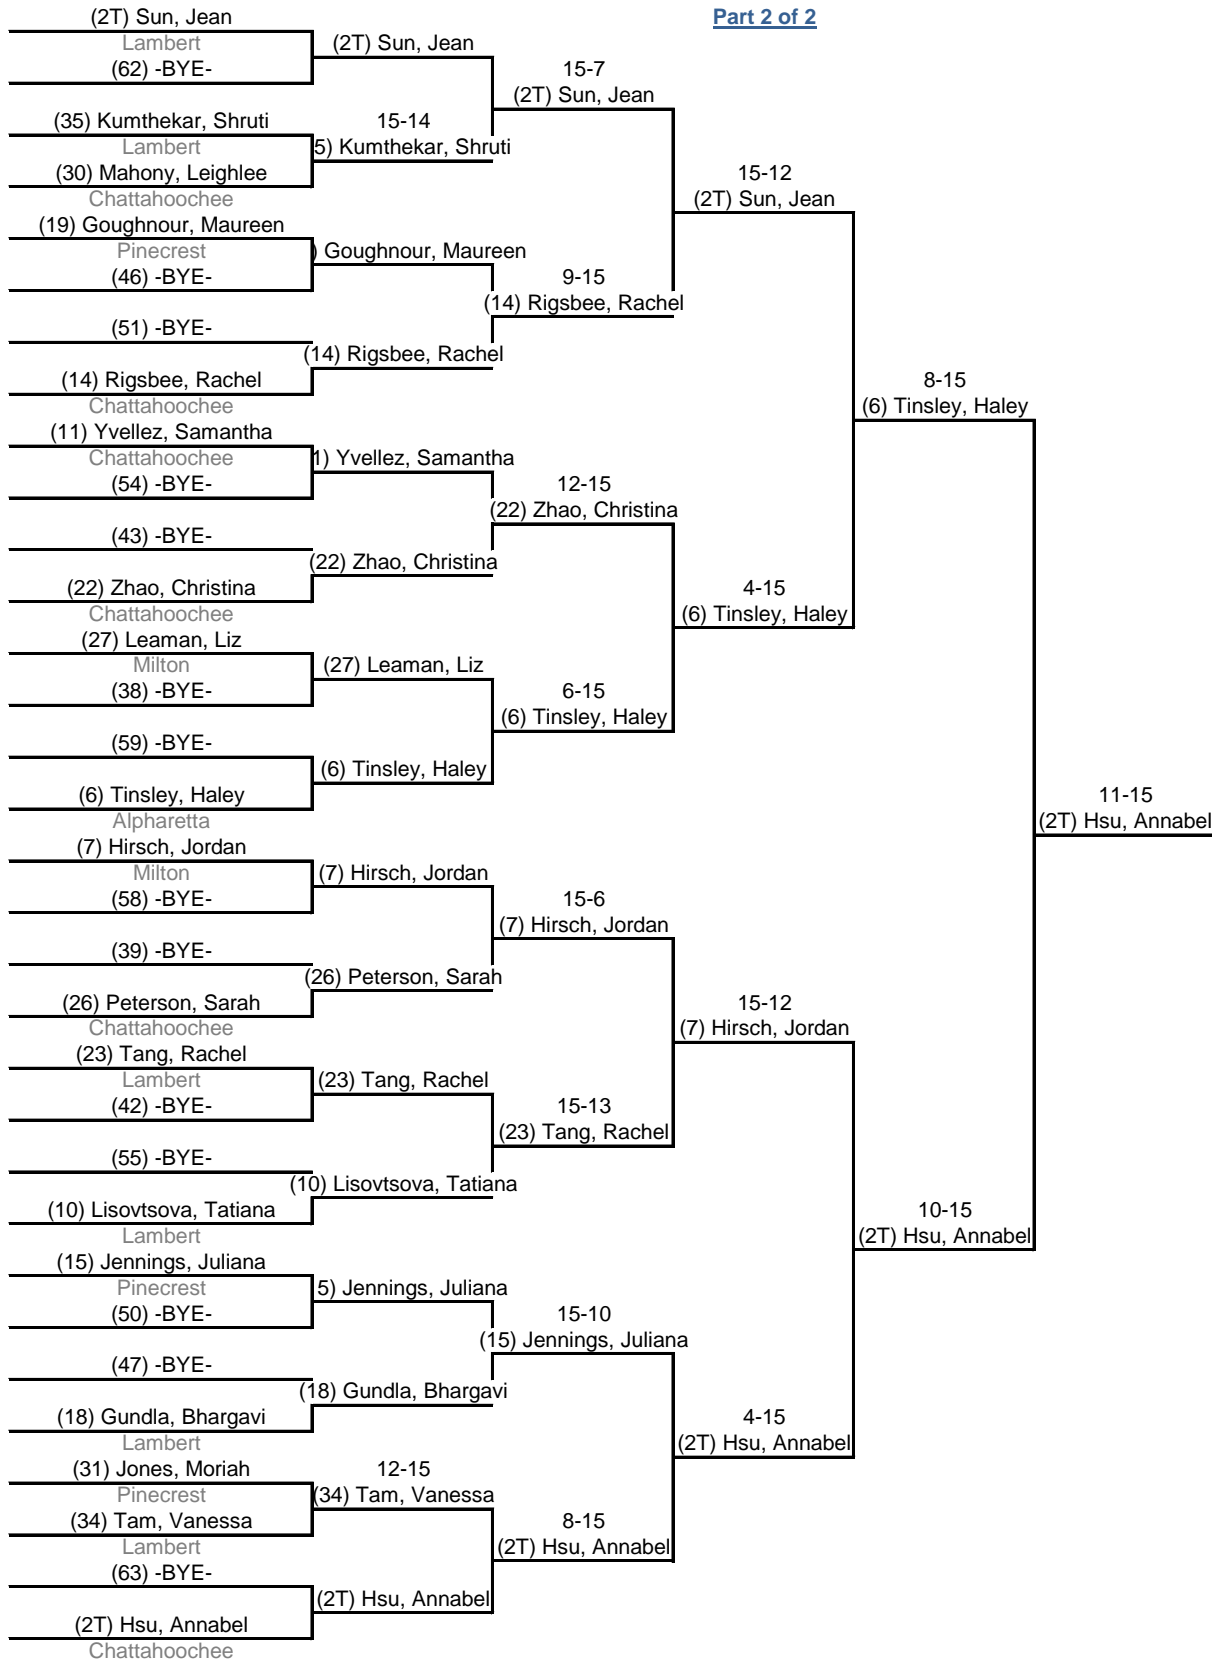

Direct Elimination

12:51 PM - 4:14 PM

Table of 64
Ended 1:14 PM

Table of 32
Ended 1:58 PM

Table of 16
Ended 2:19 PM

Table of 8
Ended 2:49 PM

Semi-finals
Ended 3:14 PM

Final
Ended 3:54 PM

Part 2 of 2

Georgia High School Fencing League: Round 3
15 Oct 16 - Chattahoochee
Women's Epee
Final Results

Place	Name	Club	Points Earned
1	Hsu, Annabel	Chattahoochee	64
2	Moon, Elina	Chattahoochee	52
3 T	Tinsley, Haley	Alpharetta	40
3 T	Wilson, Ashley	Cambridge	40
5	Lee, Jeannie	Chattahoochee	32
6	Sun, Jean	Lambert	30
7	Wynn, Emma	Lambert	28
8	Hirsch, Jordan	Milton	26
9	Panchap, Radha	Chattahoochee	18
10	Rigsbee, Rachel	Chattahoochee	17
11	Jennings, Juliana	Pinecrest	16
12	Alford, Brenna	Alpharetta	15
13	Weng, Tiffany	Lambert	14
14	Kim, Angela	Alpharetta	13
15	Zhao, Christina	Chattahoochee	12
16	Tang, Rachel	Lambert	11
17	Lisovtsova, Tatiana	Lambert	
18	Yvellez, Samantha	Chattahoochee	
19	Caraballo, Isabella	Pinecrest	
20	Turner, Emma Grace	Milton	
21	Brooks, Talia	Cambridge	
22	Gundla, Bhargavi	Lambert	
23	Goughnour, Maureen	Pinecrest	
24	Sheppard, Rose	Lambert	
25	Hanftwurzle, Elena	Milton	
26	Peterson, Sarah	Chattahoochee	
27	Leaman, Liz	Milton	
28	Sheppard, Lily	Lambert	
29	Harrison, Jessica	Chattahoochee	
30	Akpan, Victoria	Alpharetta	
31	Tam, Vanessa	Lambert	
32	Kumthekar, Shruti	Lambert	
33	Mahony, Leighlee	Chattahoochee	
34	Jones, Moriah	Pinecrest	
35	Nicholson, Hannah	Milton	
36	McAfee, Meaghan	Cambridge	
37	Rivard, Claire	Pinecrest	
38	Salyer, Alexandra	Milton	
39	Dunwoodie, Cheney	Cambridge	
40	Thomas, Camyrn	Alpharetta	
41	Rho, Hyunjoo	Lambert	
42	Vladimirova, Alisa	Lambert	
43	Davis, Madelyn	Milton	
44	Guner, Savannah	Alpharetta