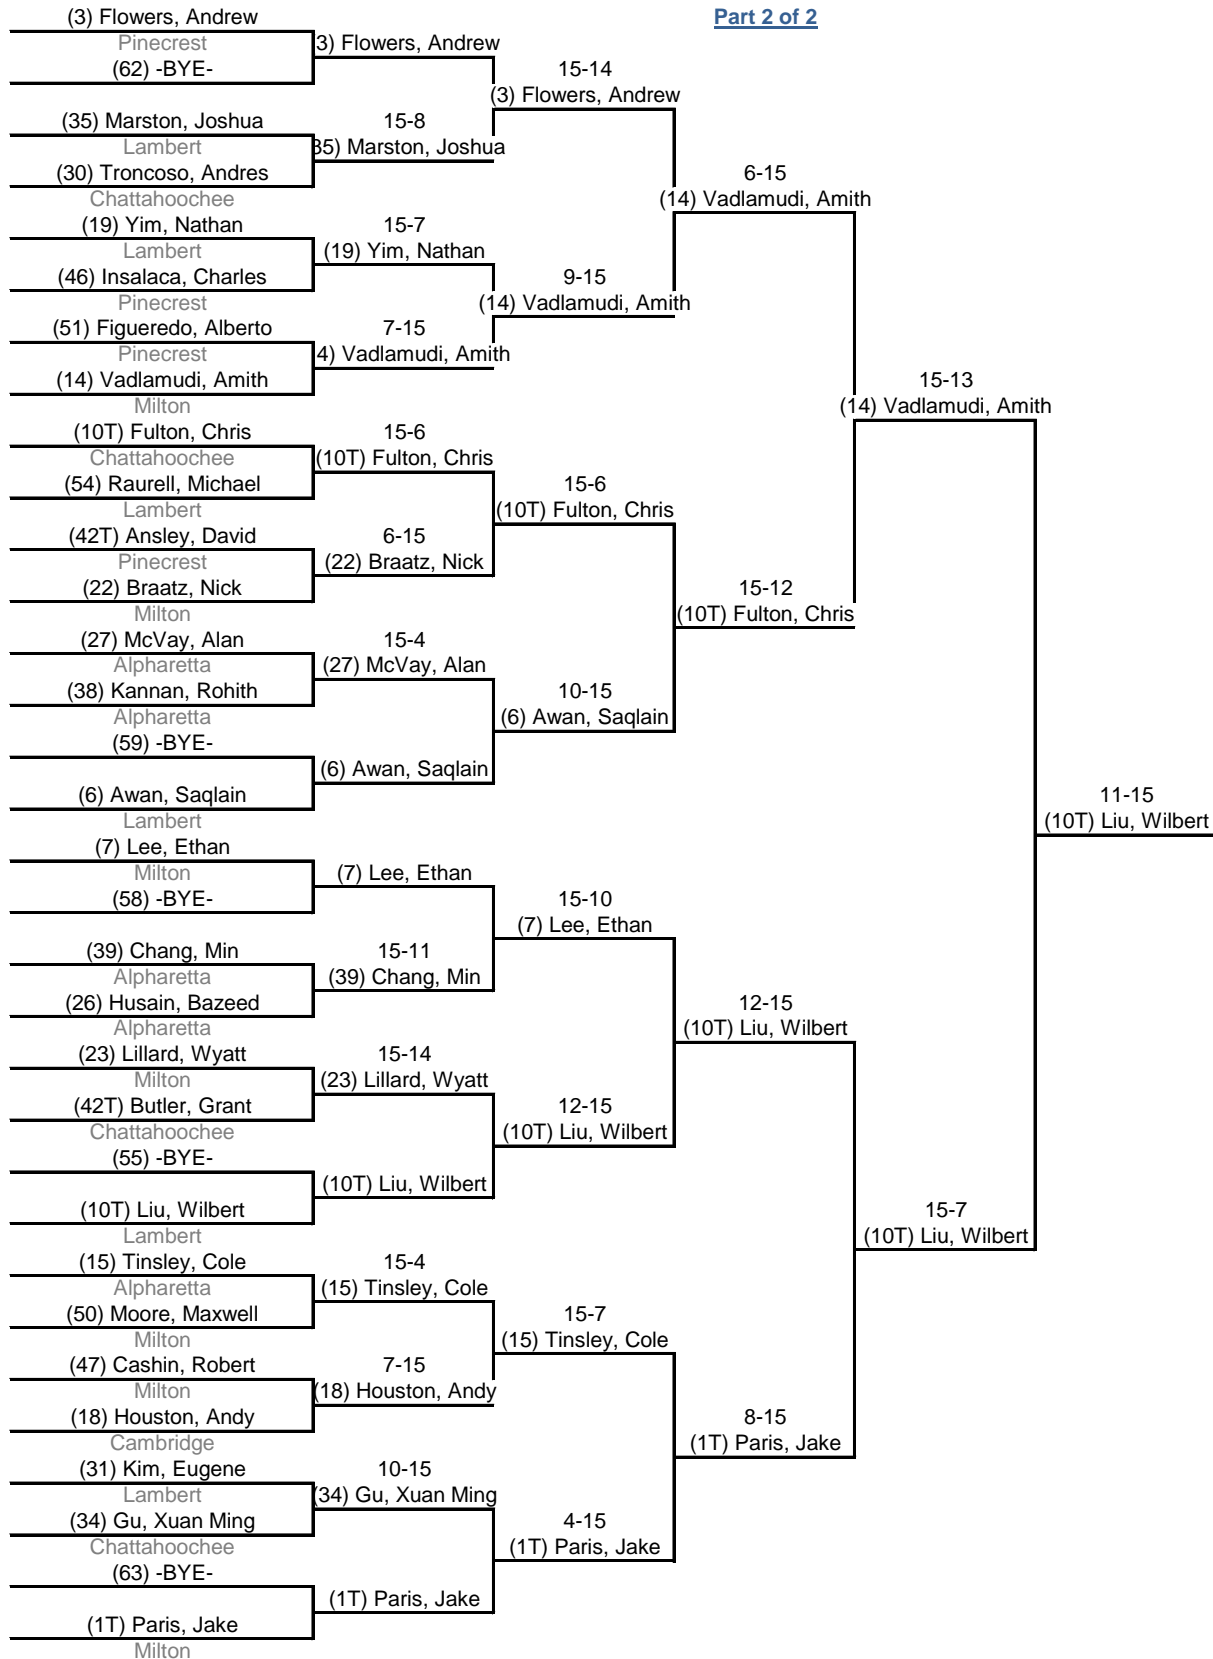

Direct Elimination

Table of 64 Ended 12:50 PM   **Table of 32** Ended 1:45 PM   **Table of 16** Ended 2:21 PM   **Table of 8** Ended 2:59 PM   **Semi-finals** Ended 3:41 PM   **Final** Ended 4:04 PM

Part 2 of 2

Georgia High School Fencing League: Round 3
15 Oct 16 - Chattahoochee
Men's Epee
Final Results

Place	Name	Club	Points Earned
1	Han, Edmond	Chattahoochee	64
2	Liu, Wilbert	Lambert	52
3 T	Colburn, Caleb	Alpharetta	40
3 T	Vadlamudi, Amith	Milton	40
5	Paris, Jake	Milton	32
6	Lea, Russell	Alpharetta	30
7	Brunk, Jeffrey	Cambridge	28
8	Fulton, Chris	Chattahoochee	26
9	Flowers, Andrew	Pinecrest	18
10	Awan, Saqlain	Lambert	17
11	Lee, Ethan	Milton	16
12	Sun, Kevin	Lambert	15
13	Tinsley, Cole	Alpharetta	14
14	Yu, Arthur	Alpharetta	13
15	McBain, Aidan	Lambert	12
16	Jenkins, Drew	Lambert	11
17	Pardo, Michael	Cambridge	
18	Rary, Lucas	Milton	
19	White, Tommy	Chattahoochee	
20	Houston, Andy	Cambridge	
21	Yim, Nathan	Lambert	
22	Holliger, Edward	Cambridge	
23	Braatz, Nick	Milton	
24	Lillard, Wyatt	Milton	
25	Ng, Joshua	Alpharetta	
26	McVay, Alan	Alpharetta	
27	Wright, Denias	Cambridge	
28	Leopold, Sebastian	Pinecrest	
29	Gu, Xuan Ming	Chattahoochee	
30	Marston, Joshua	Lambert	
31	Chang, Min	Alpharetta	
32	Xu, Jeffery	Chattahoochee	
33	Jennings, Charles	Pinecrest	
34	Husain, Bazeed	Alpharetta	
35	Troncoso, Andres	Chattahoochee	
36	Kim, Eugene	Lambert	
37	Nordstrom, Cameron	Milton	
38 T	Hof, Adin	Chattahoochee	
38 T	Khan, Hamzan	Alpharetta	
40	Kannan, Rohith	Alpharetta	
41	Sawchuk, Michael	Chattahoochee	
42 T	Ansley, David	Pinecrest	
42 T	Butler, Grant	Chattahoochee	
44	Jewell, Jacob	Chattahoochee	
45	Newberry, Cole	Milton	
46	Insalaca, Charles	Pinecrest	
47	Cashin, Robert	Milton	
48	Shah, Anuj	Chattahoochee	
49	Moelter, Mark	Cambridge	
50	Moore, Maxwell	Milton	
51	Figueredo, Alberto	Pinecrest	
52	Craft, Zach	Milton	
53	Wiley, Ryan	Milton	
54	Raurell, Michael	Lambert	
55	Bailey, Evan	Lambert	
56	Knighten, Cordell	Milton	
57 T	Brock, Paul	Cambridge	
57 T	Nagano, Joshua	Lambert	
59	Smith, Trip	Pinecrest