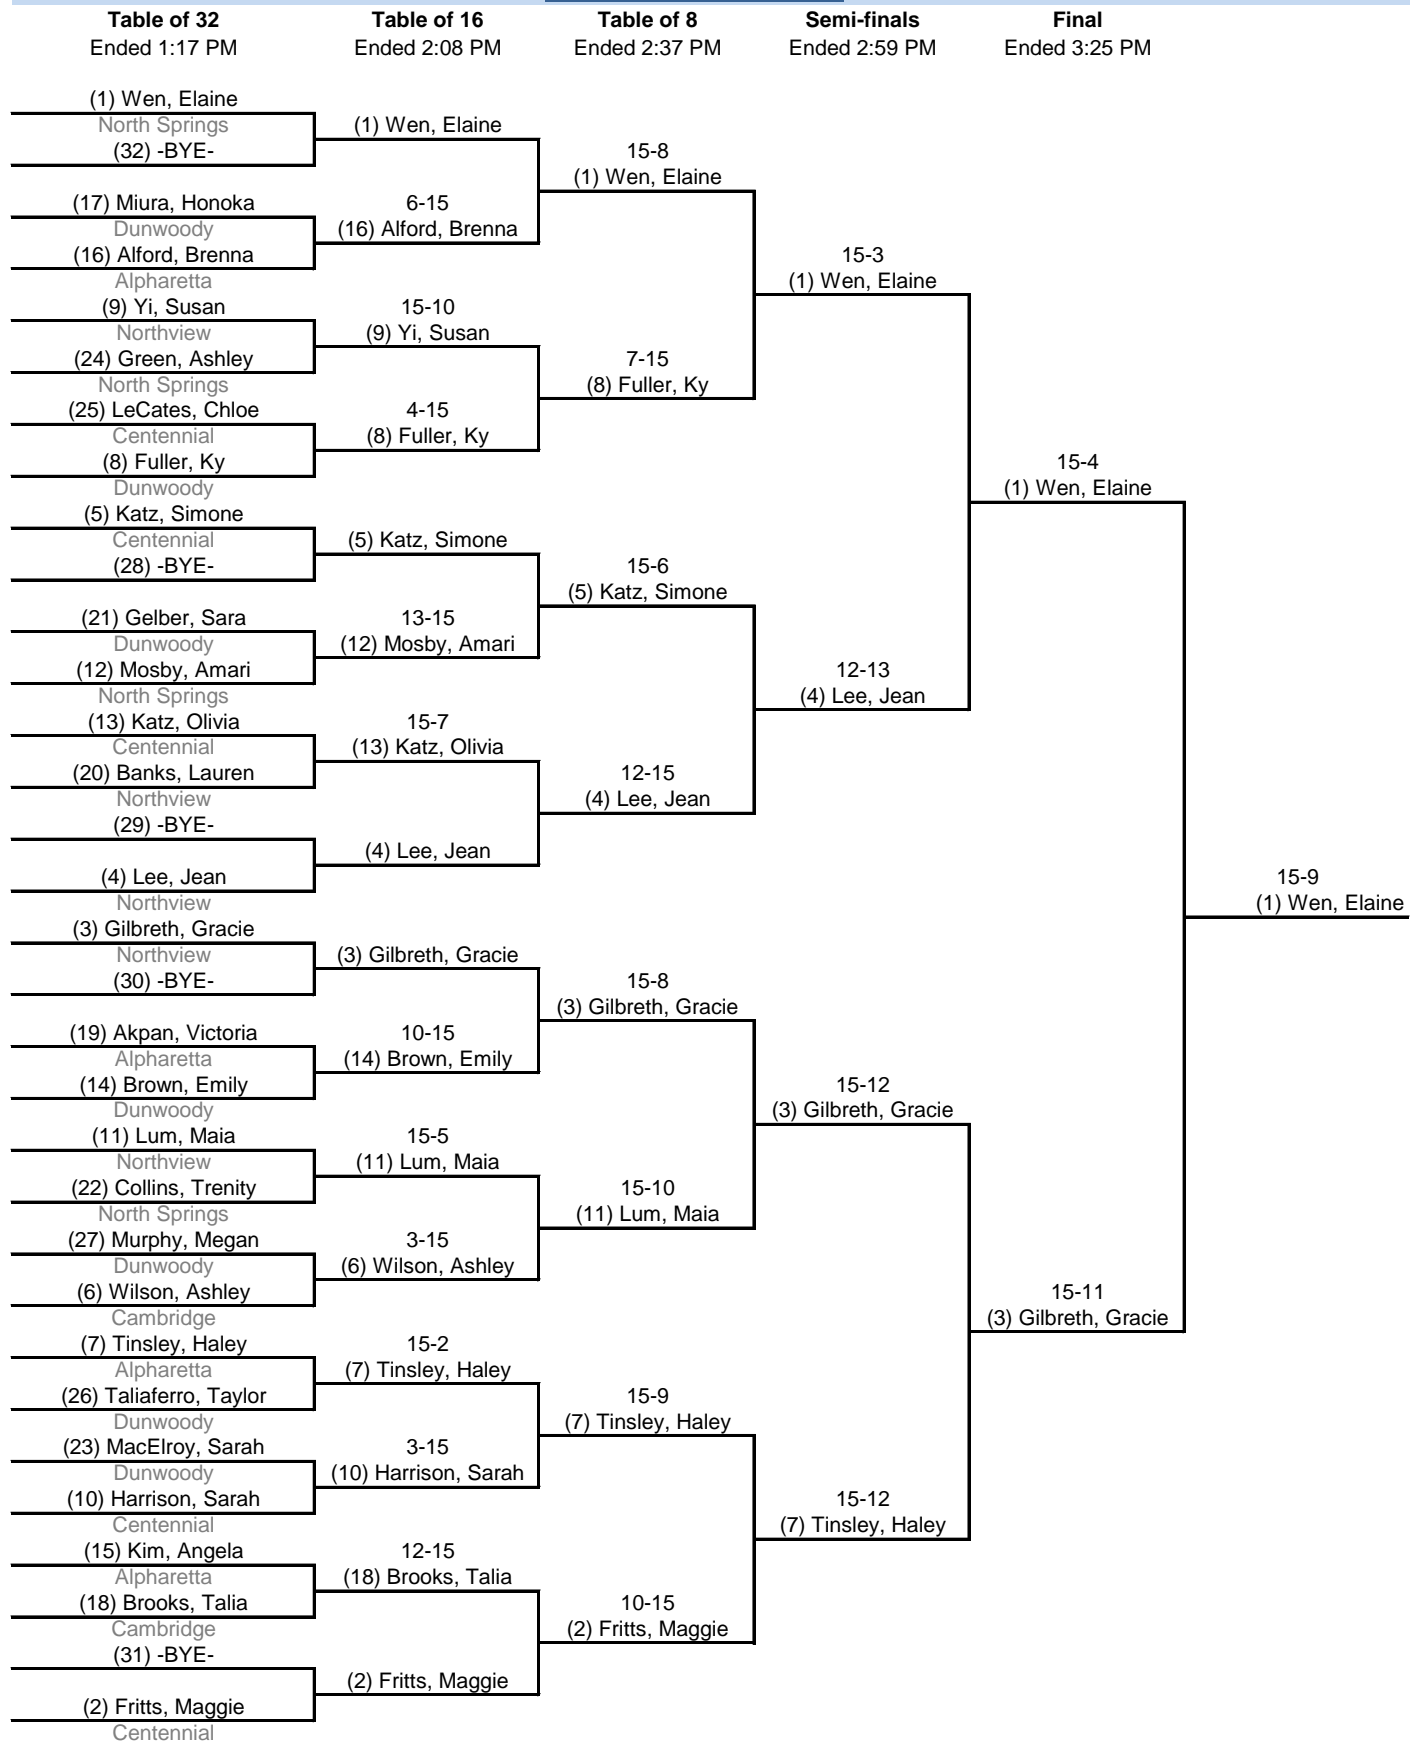

Georgia High School Fencing League: Round 6
17 Dec 16 - North Springs
Women's Epee

Final Results

Place	Name	Club	Points Earned
1	Wen, Elaine	North Springs	64
2	Gilbreth, Gracie	Northview	52
3 T	Lee, Jean	Northview	40
3 T	Tinsley, Haley	Alpharetta	40
5	Fritts, Maggie	Centennial	32
6	Katz, Simone	Centennial	30
7	Fuller, Ky	Dunwoody	28
8	Lum, Maia	Northview	26
9	Wilson, Ashley	Cambridge	18
10	Yi, Susan	Northview	17
11	Harrison, Sarah	Centennial	16
12	Mosby, Amari	North Springs	15
13	Katz, Olivia	Centennial	14
14	Brown, Emily	Dunwoody	13
15	Alford, Brenna	Alpharetta	12
16	Brooks, Talia	Cambridge	11
17	Kim, Angela	Alpharetta	
18	Miura, Honoka	Dunwoody	
19	Akpan, Victoria	Alpharetta	
20	Banks, Lauren	Northview	
21	Gelber, Sara	Dunwoody	
22	Collins, Treeny	North Springs	
23	MacElroy, Sarah	Dunwoody	
24	Green, Ashley	North Springs	
25	LeCates, Chloe	Centennial	
26	Taliaferro, Taylor	Dunwoody	
27	Murphy, Megan	Dunwoody	
28	Friedman, Rachel	Dunwoody	
29	Stevens, Terra	Alpharetta	
30 T	Berry, Milan	North Springs	
30 T	Soderberg, Hannah	Dunwoody	
32	Guvier, Savannah	Alpharetta	
DNF	Dunwoodie, Cheney	Cambridge