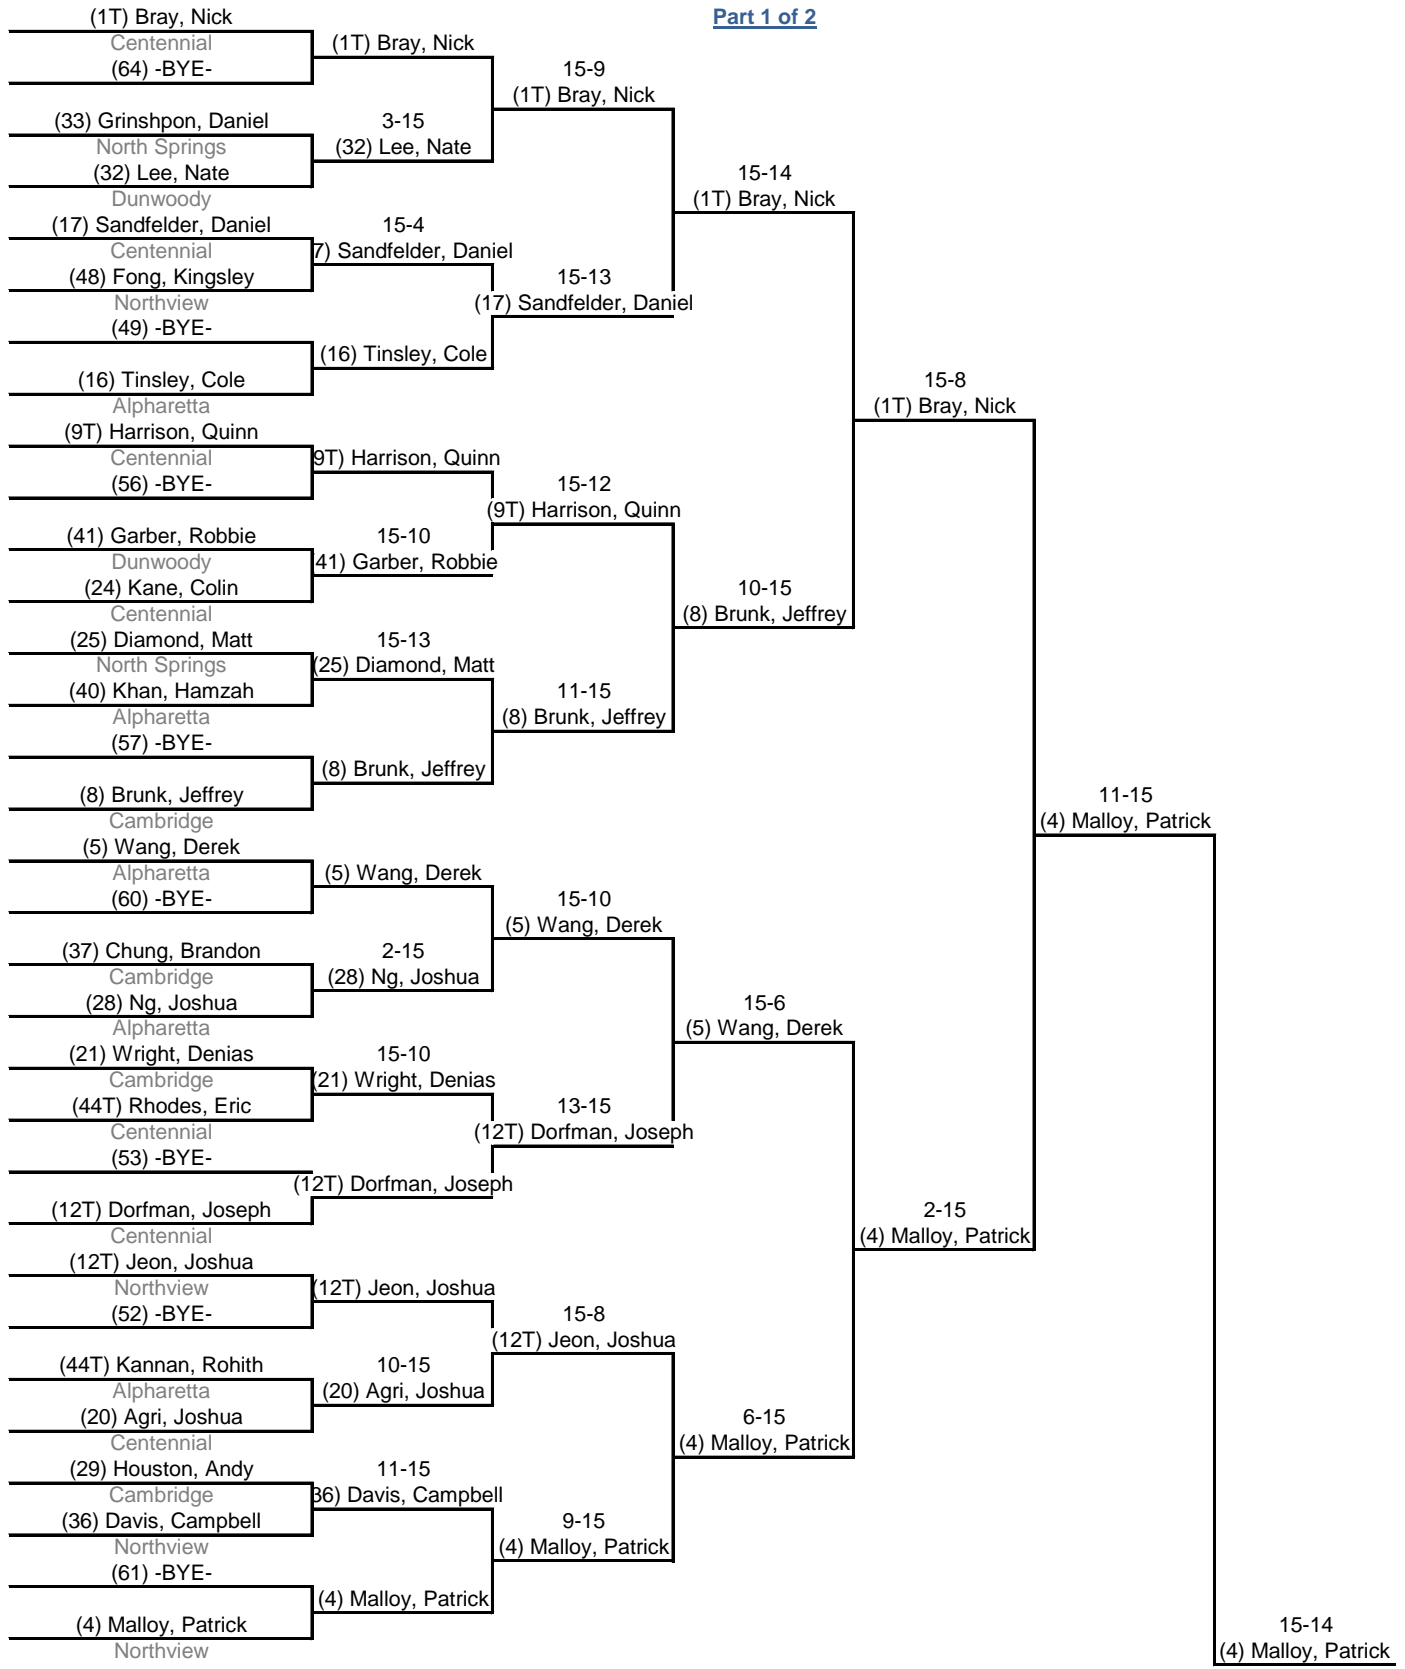

Direct Elimination

Table of 64 Ended 12:51 PM **Table of 32** Ended 1:23 PM **Table of 16** Ended 1:58 PM **Table of 8** Ended 2:23 PM **Semi-finals** Ended 2:48 PM **Final** Ended 3:12 PM

Part 1 of 2

Direct Elimination