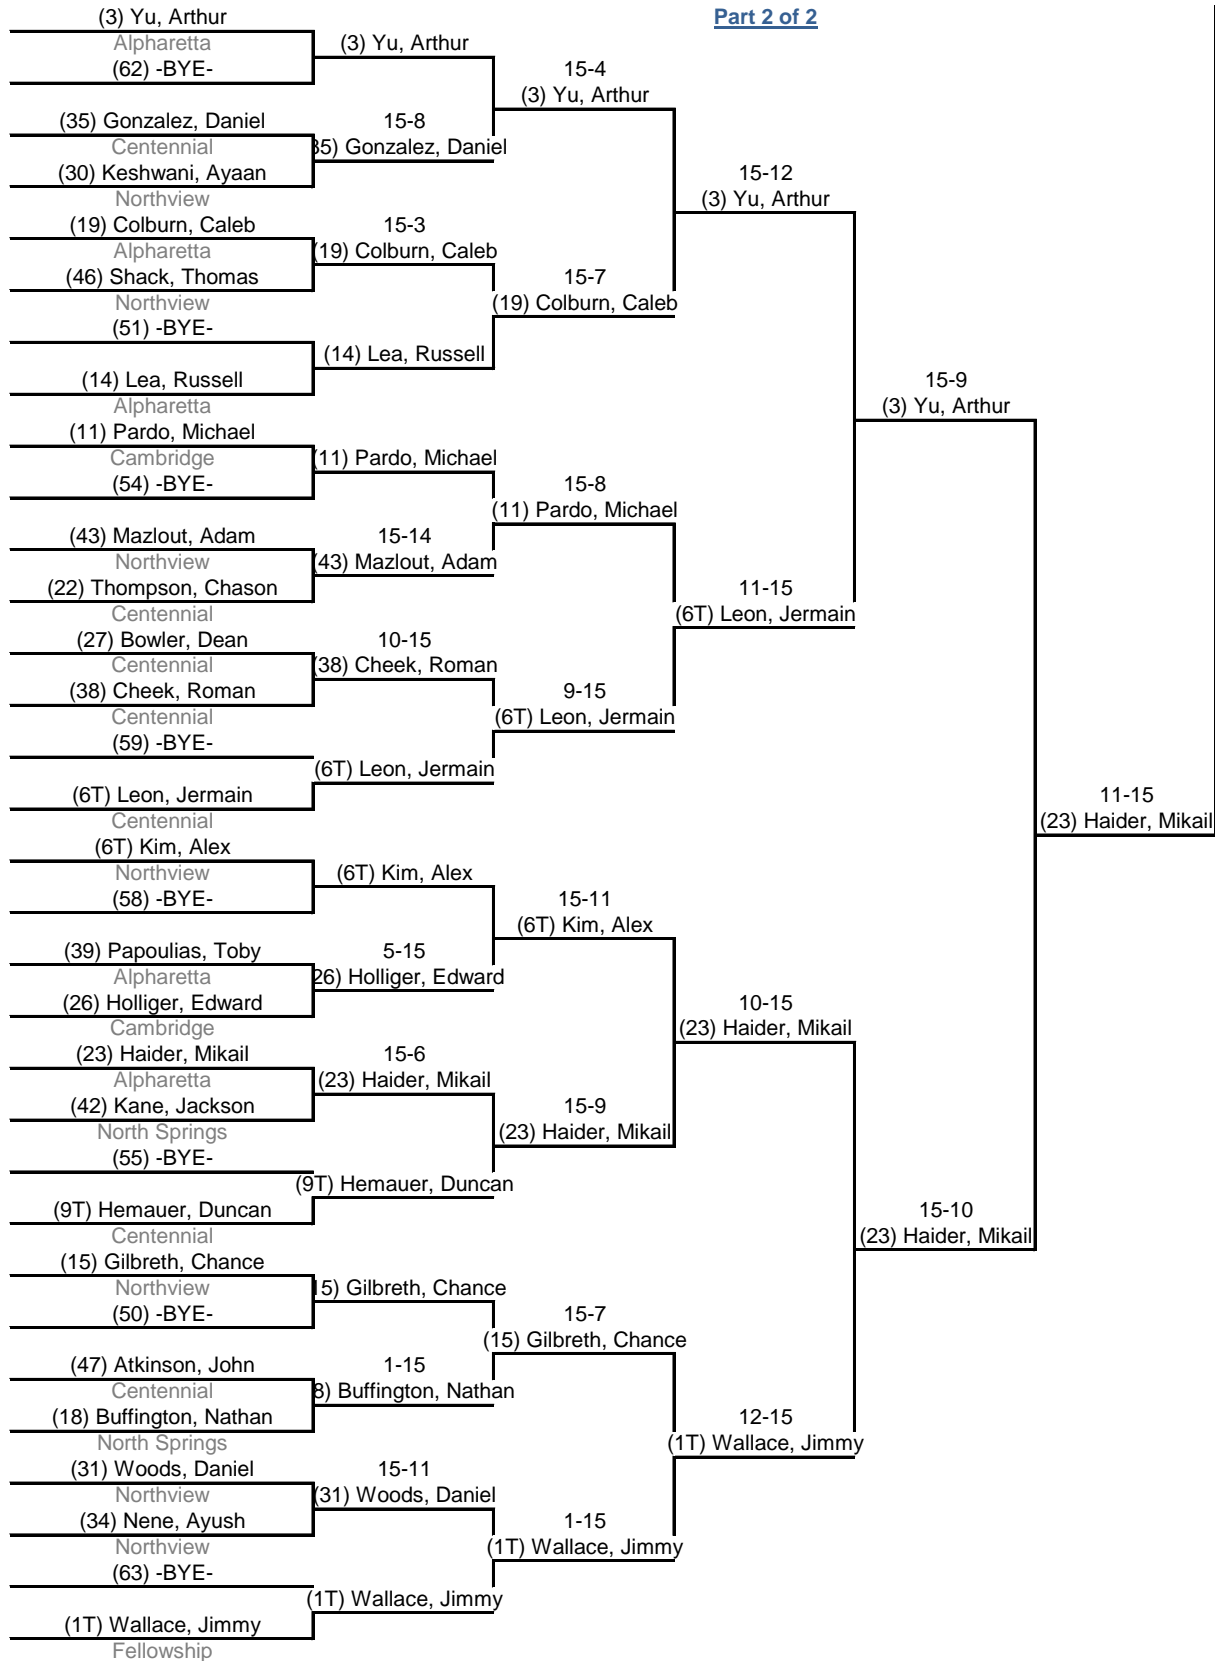

Direct Elimination

11:16 AM - 3:12 PM

Table of 64 Ended 12:51 PM   **Table of 32** Ended 1:23 PM   **Table of 16** Ended 1:58 PM   **Table of 8** Ended 2:23 PM   **Semi-finals** Ended 2:48 PM   **Final** Ended 3:12 PM

Georgia High School Fencing League: Round 6
17 Dec 16 - North Springs
Men's Epee
Final Results

Place	Name	Club	Points Earned
1	Malloy, Patrick	Northview	64
2	Haider, Mikail	Alpharetta	52
3 T	Bray, Nick	Centennial	40
3 T	Yu, Arthur	Alpharetta	40
5	Wallace, Jimmy	Fellowship	32
6	Wang, Derek	Alpharetta	30
7	Leon, Jermain	Centennial	28
8	Brunk, Jeffrey	Cambridge	26
9	Kim, Alex	Northview	18
10	Harrison, Quinn	Centennial	17
11	Pardo, Michael	Cambridge	16
12 T	Dorfman, Joseph	Centennial	15
12 T	Jeon, Joshua	Northview	15
14	Gilbreth, Chance	Northview	13
15	Sandfelder, Daniel	Centennial	12
16	Colburn, Caleb	Alpharetta	11
17	Hemauer, Duncan	Centennial	
18	Lea, Russell	Alpharetta	
19	Tinsley, Cole	Alpharetta	
20	Buffington, Nathan	North Springs	
21	Agri, Joshua	Centennial	
22	Wright, Denias	Cambridge	
23	Diamond, Matt	North Springs	
24	Holliger, Edward	Cambridge	
25	Ng, Joshua	Alpharetta	
26	Woods, Daniel	Northview	
27	Lee, Nate	Dunwoody	
28	Gonzalez, Daniel	Centennial	
29	Davis, Campbell	Northview	
30	Cheek, Roman	Centennial	
31	Garber, Robbie	Dunwoody	
32	Mazlout, Adam	Northview	
33	Thompson, Chason	Centennial	
34	Kane, Colin	Centennial	
35	Bowler, Dean	Centennial	
36	Houston, Andy	Cambridge	
37	Keshwani, Ayaan	Northview	
38	Grinshpon, Daniel	North Springs	
39	Nene, Ayush	Northview	
40	Chung, Brandon	Cambridge	
41	Papoulias, Toby	Alpharetta	
42	Khan, Hamzah	Alpharetta	
43	Kane, Jackson	North Springs	
44 T	Kannan, Rohith	Alpharetta	
44 T	Rhodes, Eric	Centennial	
46	Shack, Thomas	Northview	
47	Atkinson, John	Centennial	
48	Fong, Kingsley	Northview	
49 T	Gudapati, Rugved	Alpharetta	
49 T	Norman, Christian	North Springs	
51	Gine, Nick	Dunwoody	
52	Husain, Bazeed	Alpharetta	
53	Chang, Min	Alpharetta	
54	Baker, Brett	Centennial	
55	Sonnier, Alex	Dunwoody	
56	Brock, Paul	Cambridge	
57	Cho, Isaac	Northview	
58	Donovan, Blake	Dunwoody	
59	Levy, Noah	Dunwoody