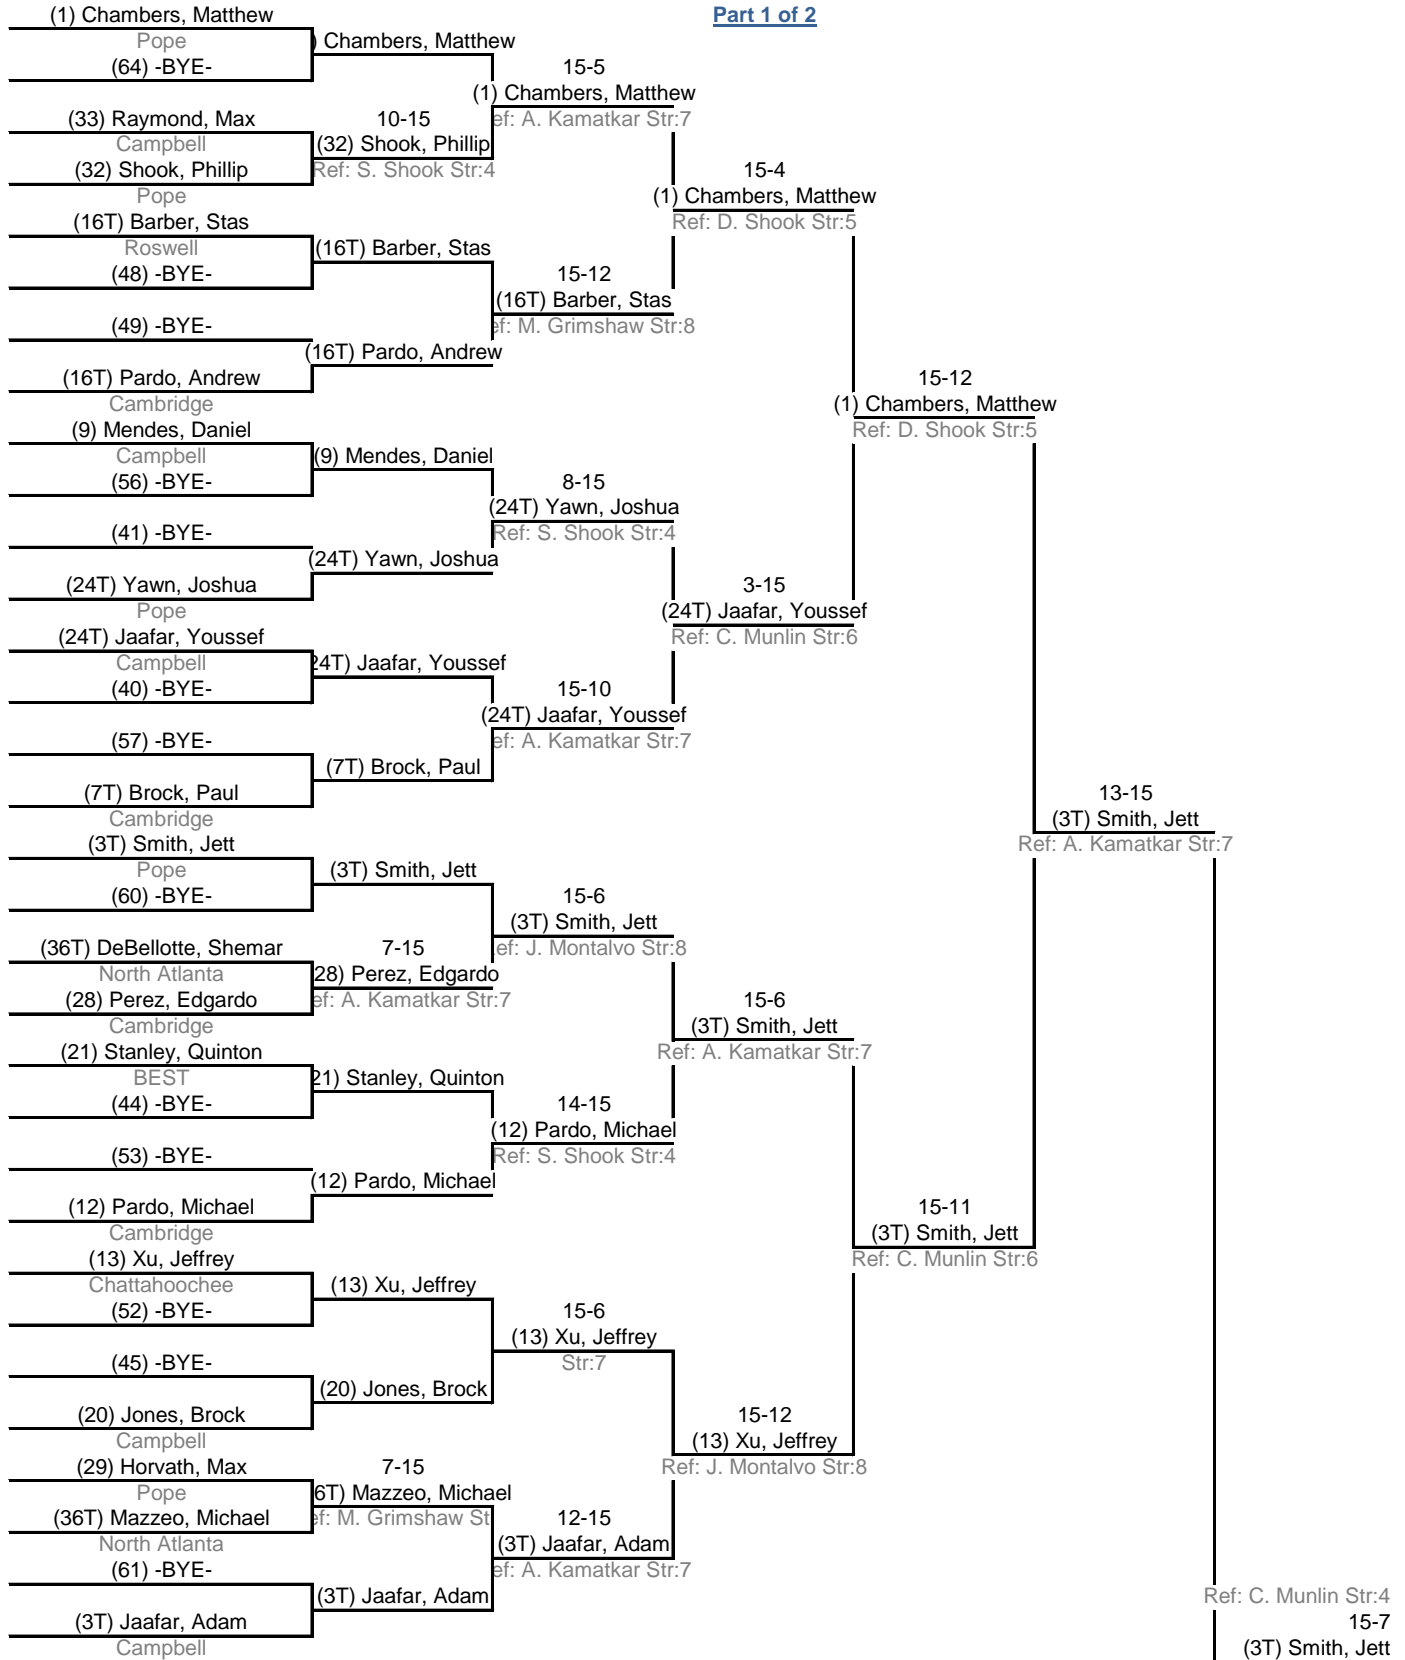

Direct Elimination

Table of 64 Ended 11:23 AM	Table of 32 Ended 12:26 PM	Table of 16 Ended 1:00 PM	Table of 8 Ended 1:25 PM	Semi-finals Ended 1:56 PM	Final Ended 2:19 PM

Part 1 of 2