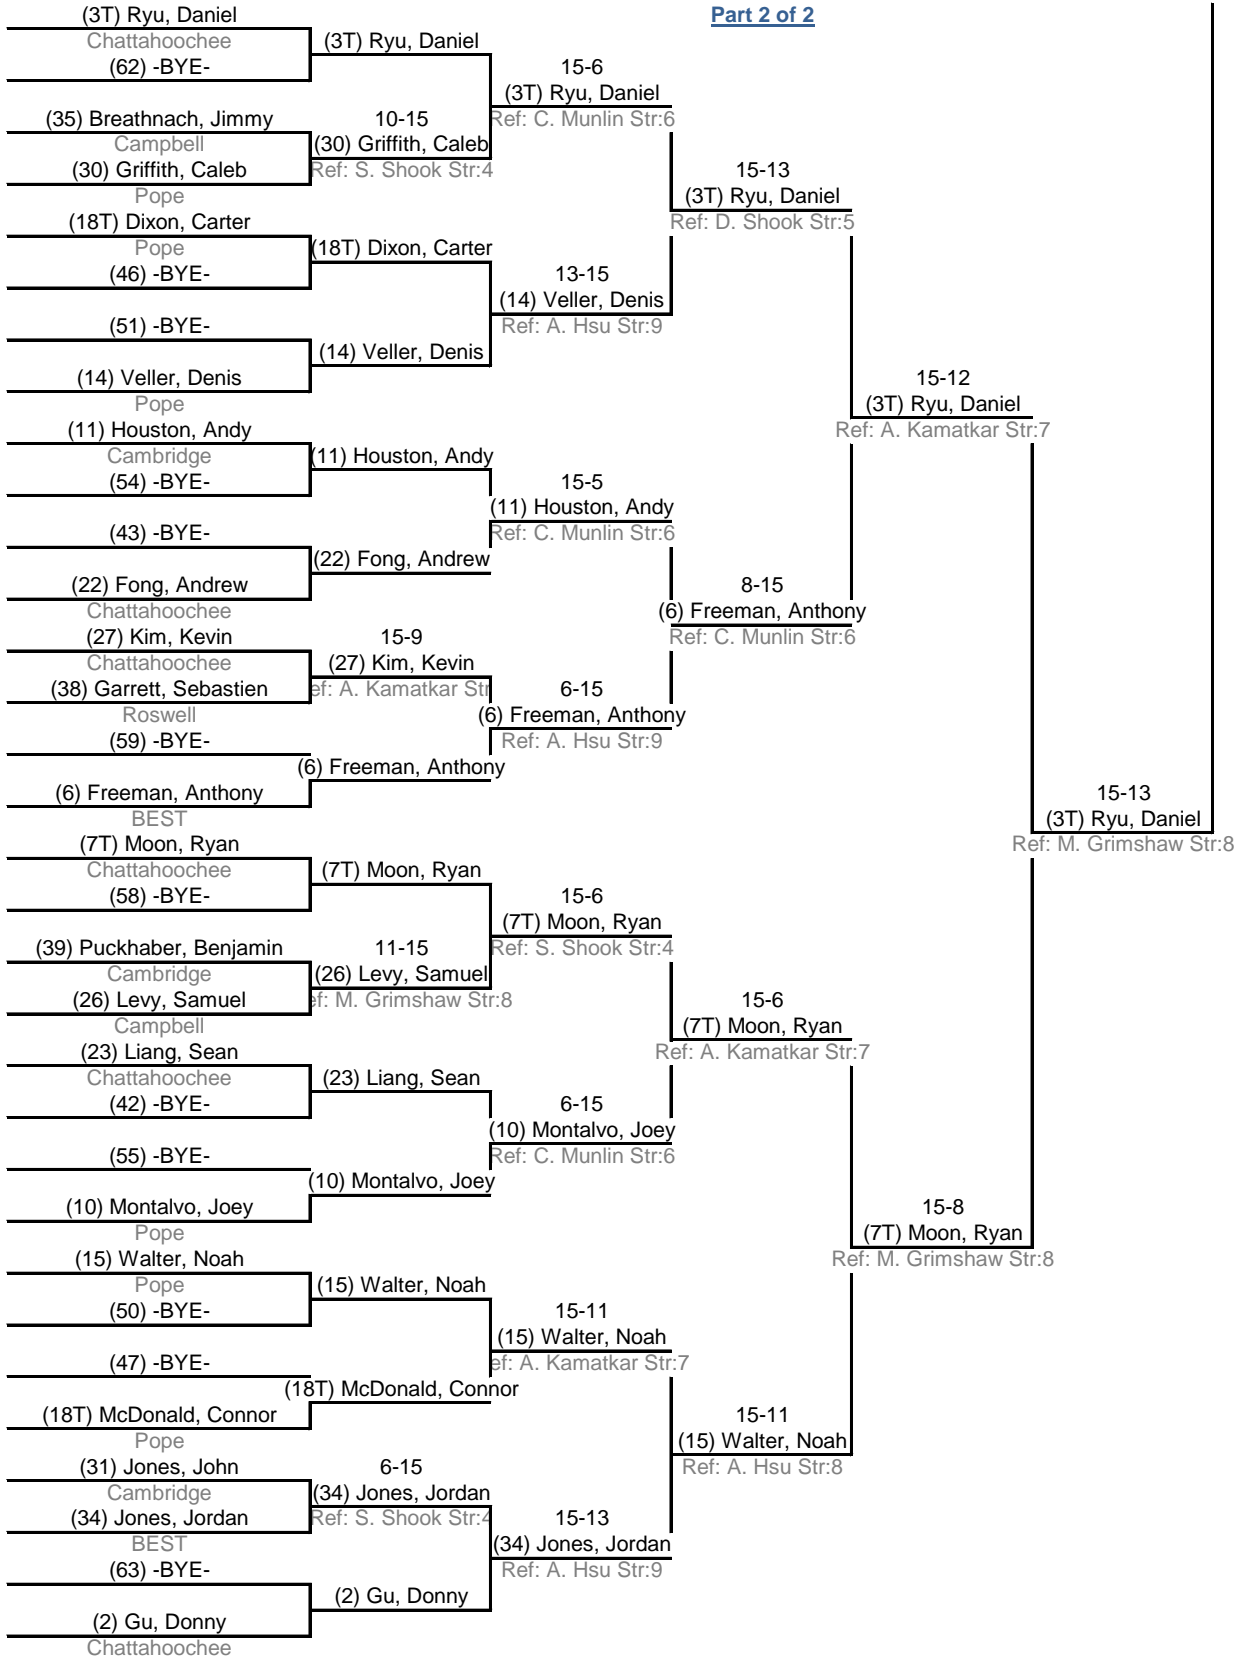

Part 1 of 2

Direct Elimination

Table of 64 Ended 11:23 AM **Table of 32** Ended 12:26 PM **Table of 16** Ended 1:00 PM **Table of 8** Ended 1:25 PM **Semi-finals** Ended 1:56 PM **Final** Ended 2:19 PM

Part 2 of 2