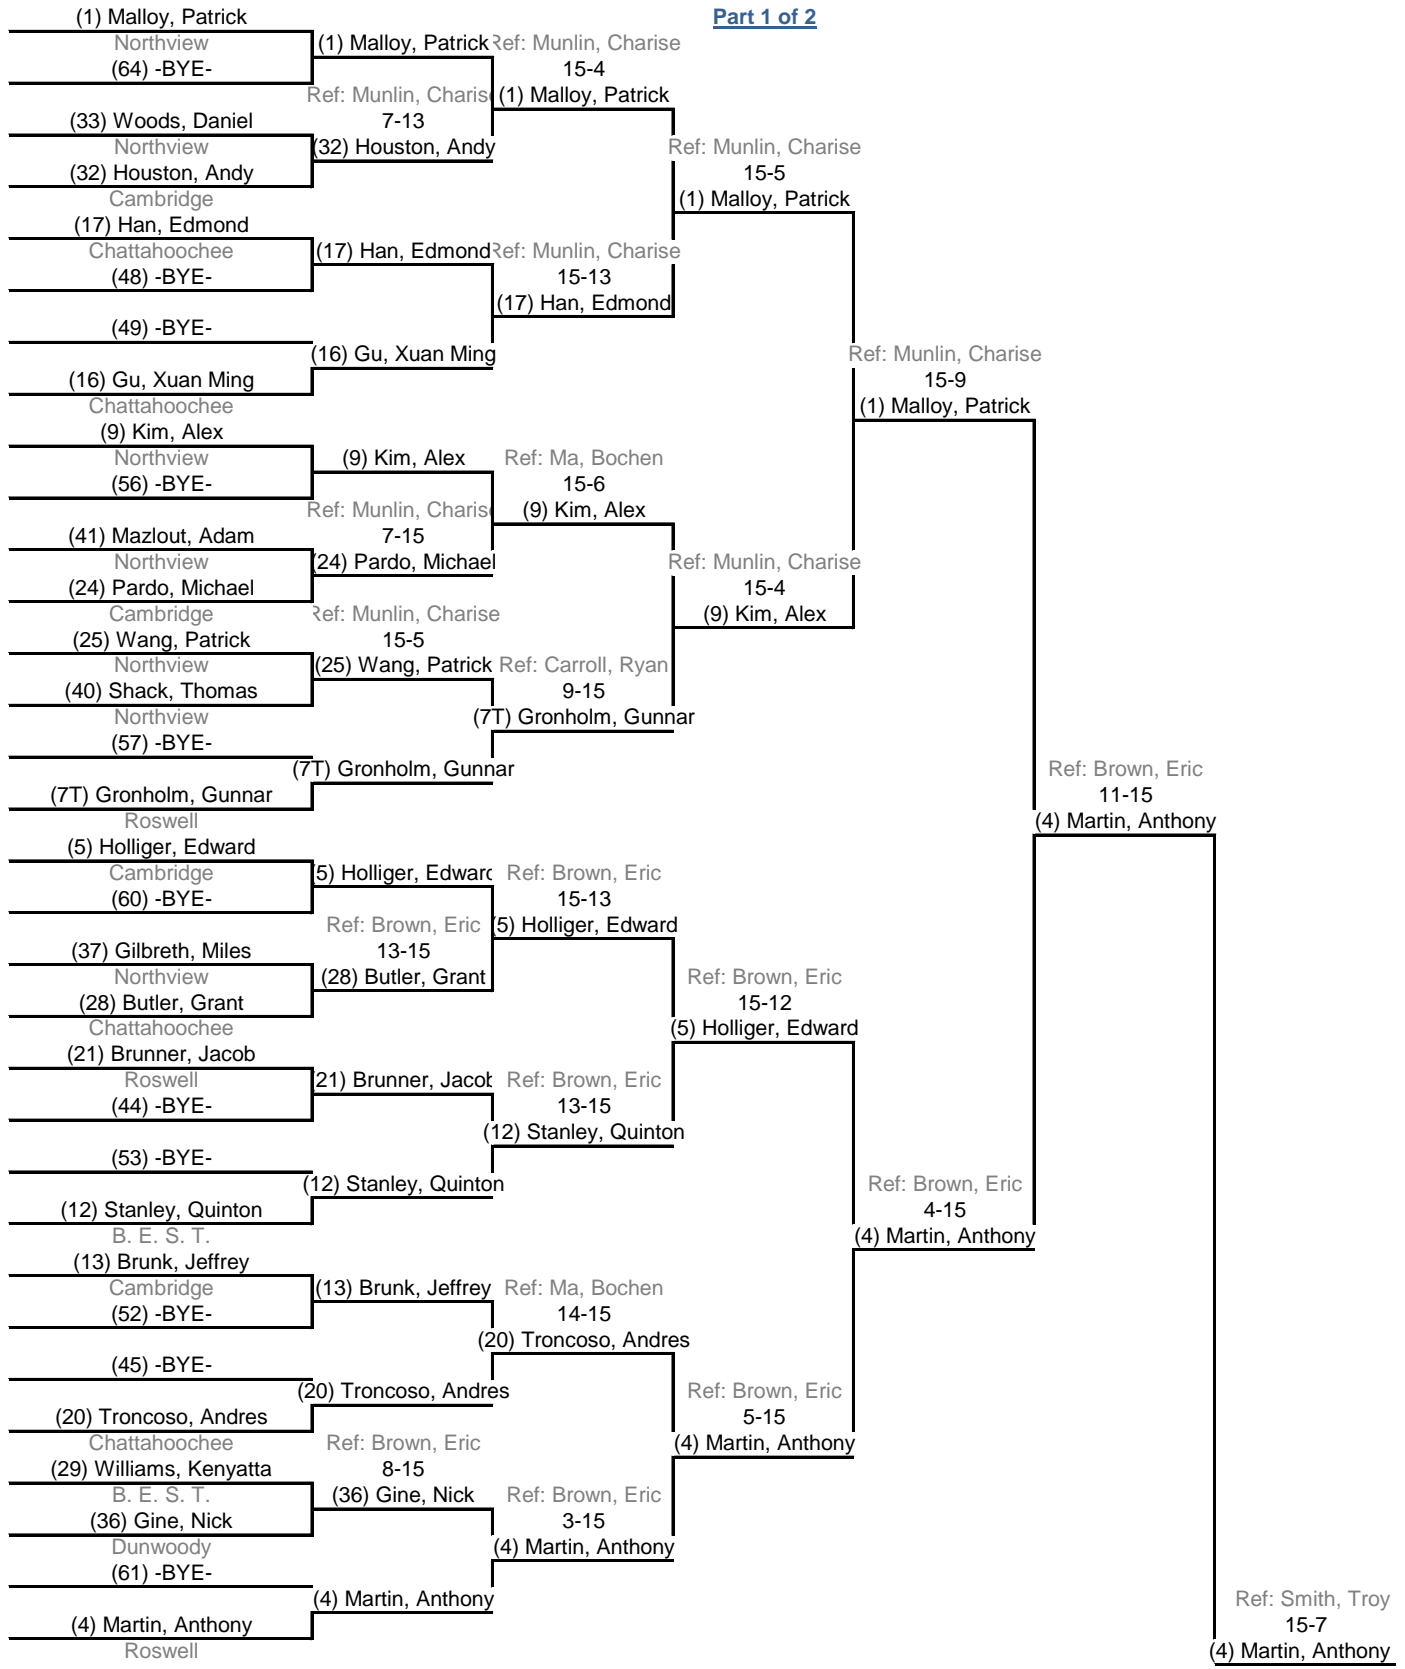

Direct Elimination

Table of 64 Ended 12:37 PM **Table of 32** Ended 1:32 PM **Table of 16** Ended 2:04 PM **Table of 8** Ended 2:27 PM **Semi-finals** Ended 2:49 PM **Final** Ended 3:25 PM

Part 1 of 2

Table of 64
Ended 12:37 PM