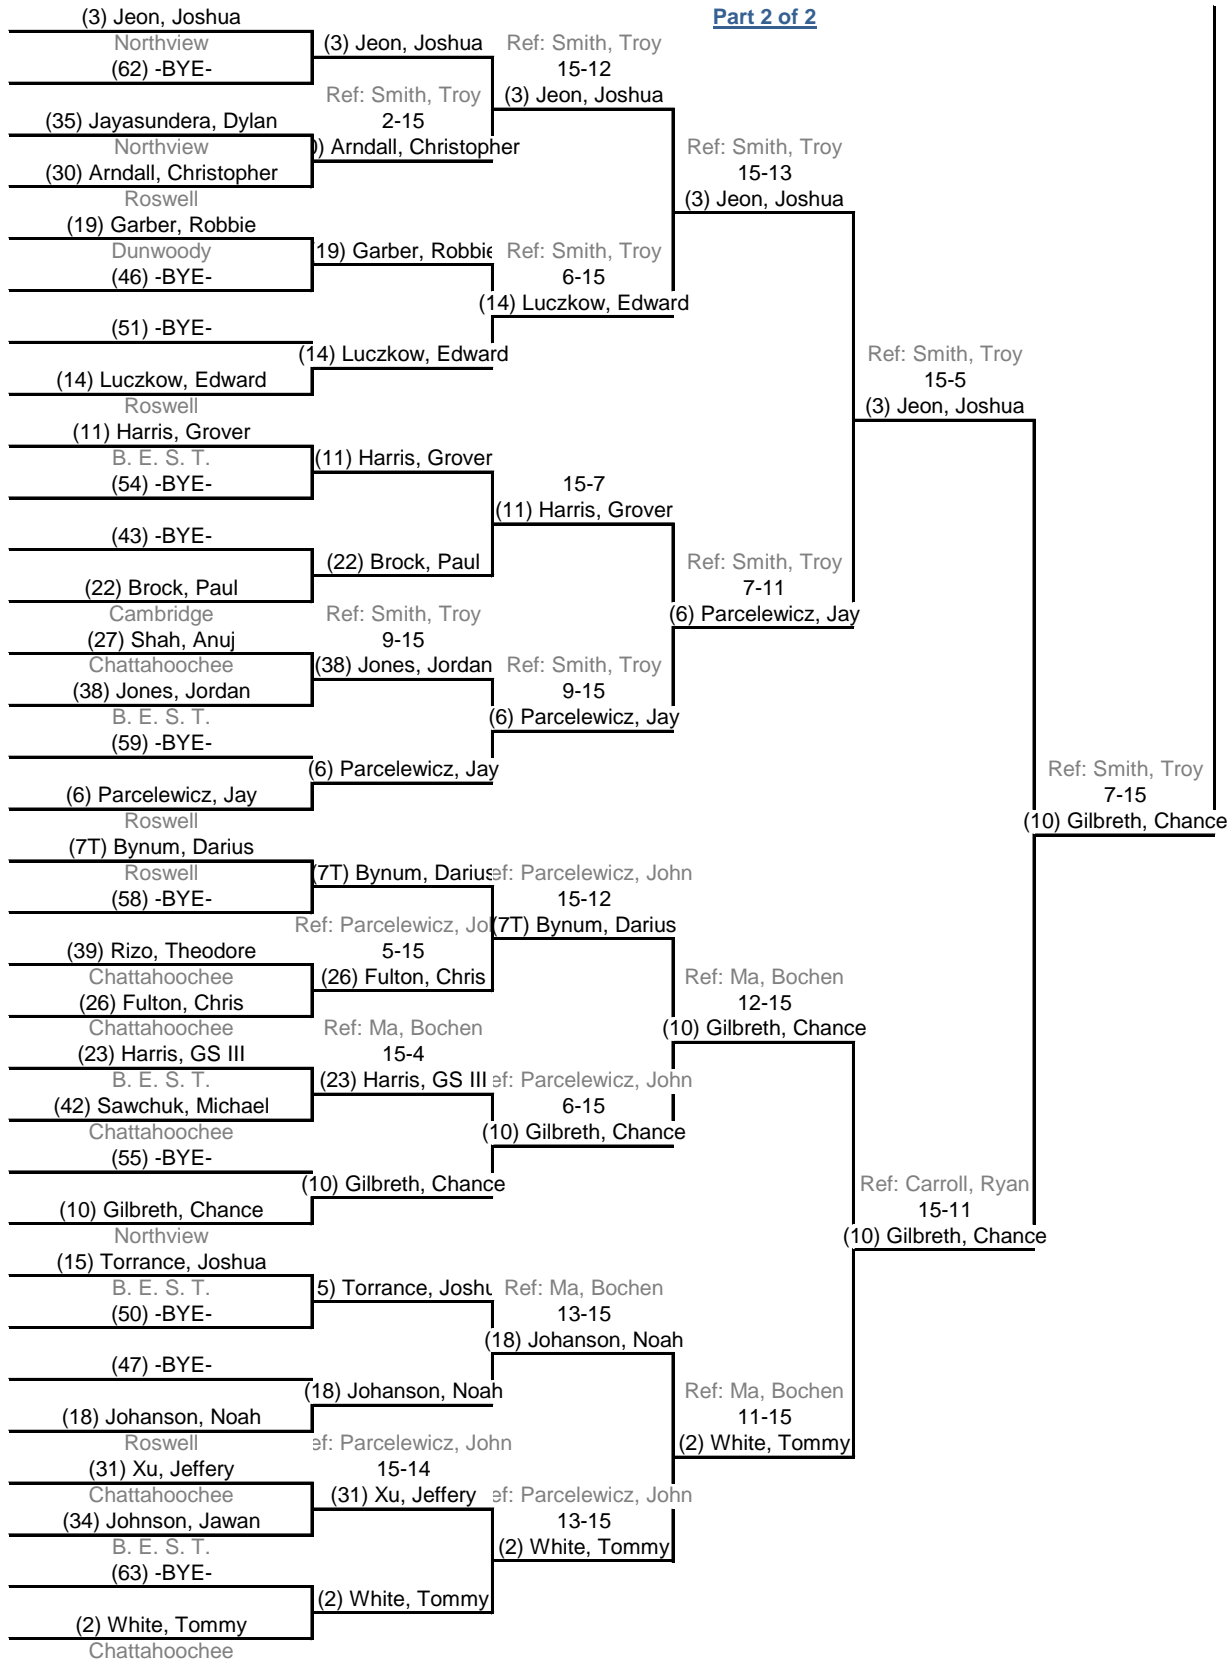

Table of 32
Ended 1:32 PM

Table of 16
Ended 2:04 PM

Table of 8
Ended 2:27 PM

Semi-finals
Ended 2:49 PM

Final
Ended 3:25 PM

Part 2 of 2

Georgia High School Fencing League: Round 7

14 Jan 17 - B. E. S. T.