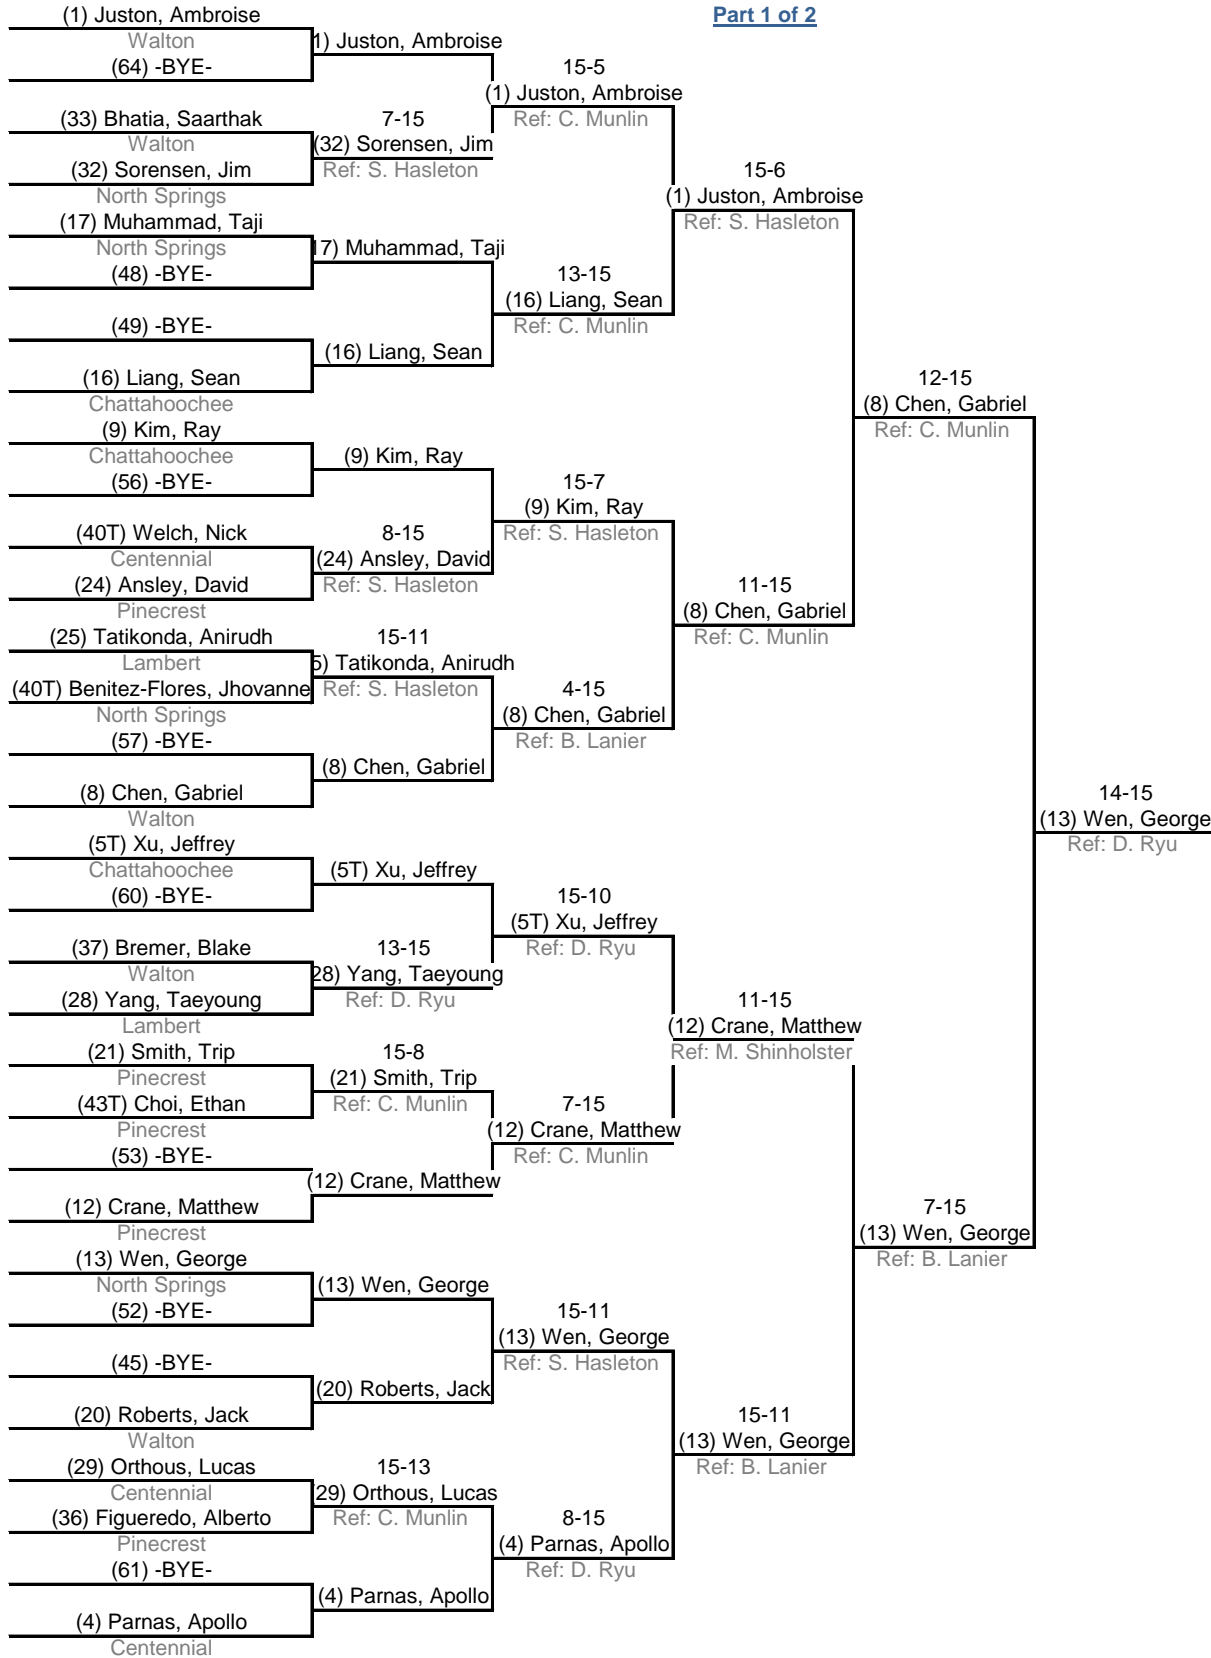

Table of 64	Table of 32	Table of 16	Table of 8	Semi-finals	Final
Ended 11:51 AM	Ended 12:48 PM	Ended 1:16 PM	Ended 1:40 PM	Ended 2:10 PM	Ended 2:54 PM

Part 1 of 2

Table of 64	Table of 32	Table of 16	Table of 8	Semi-finals	Final
Ended 11:51 AM	Ended 12:48 PM	Ended 1:16 PM	Ended 1:40 PM	Ended 2:10 PM	Ended 2:54 PM