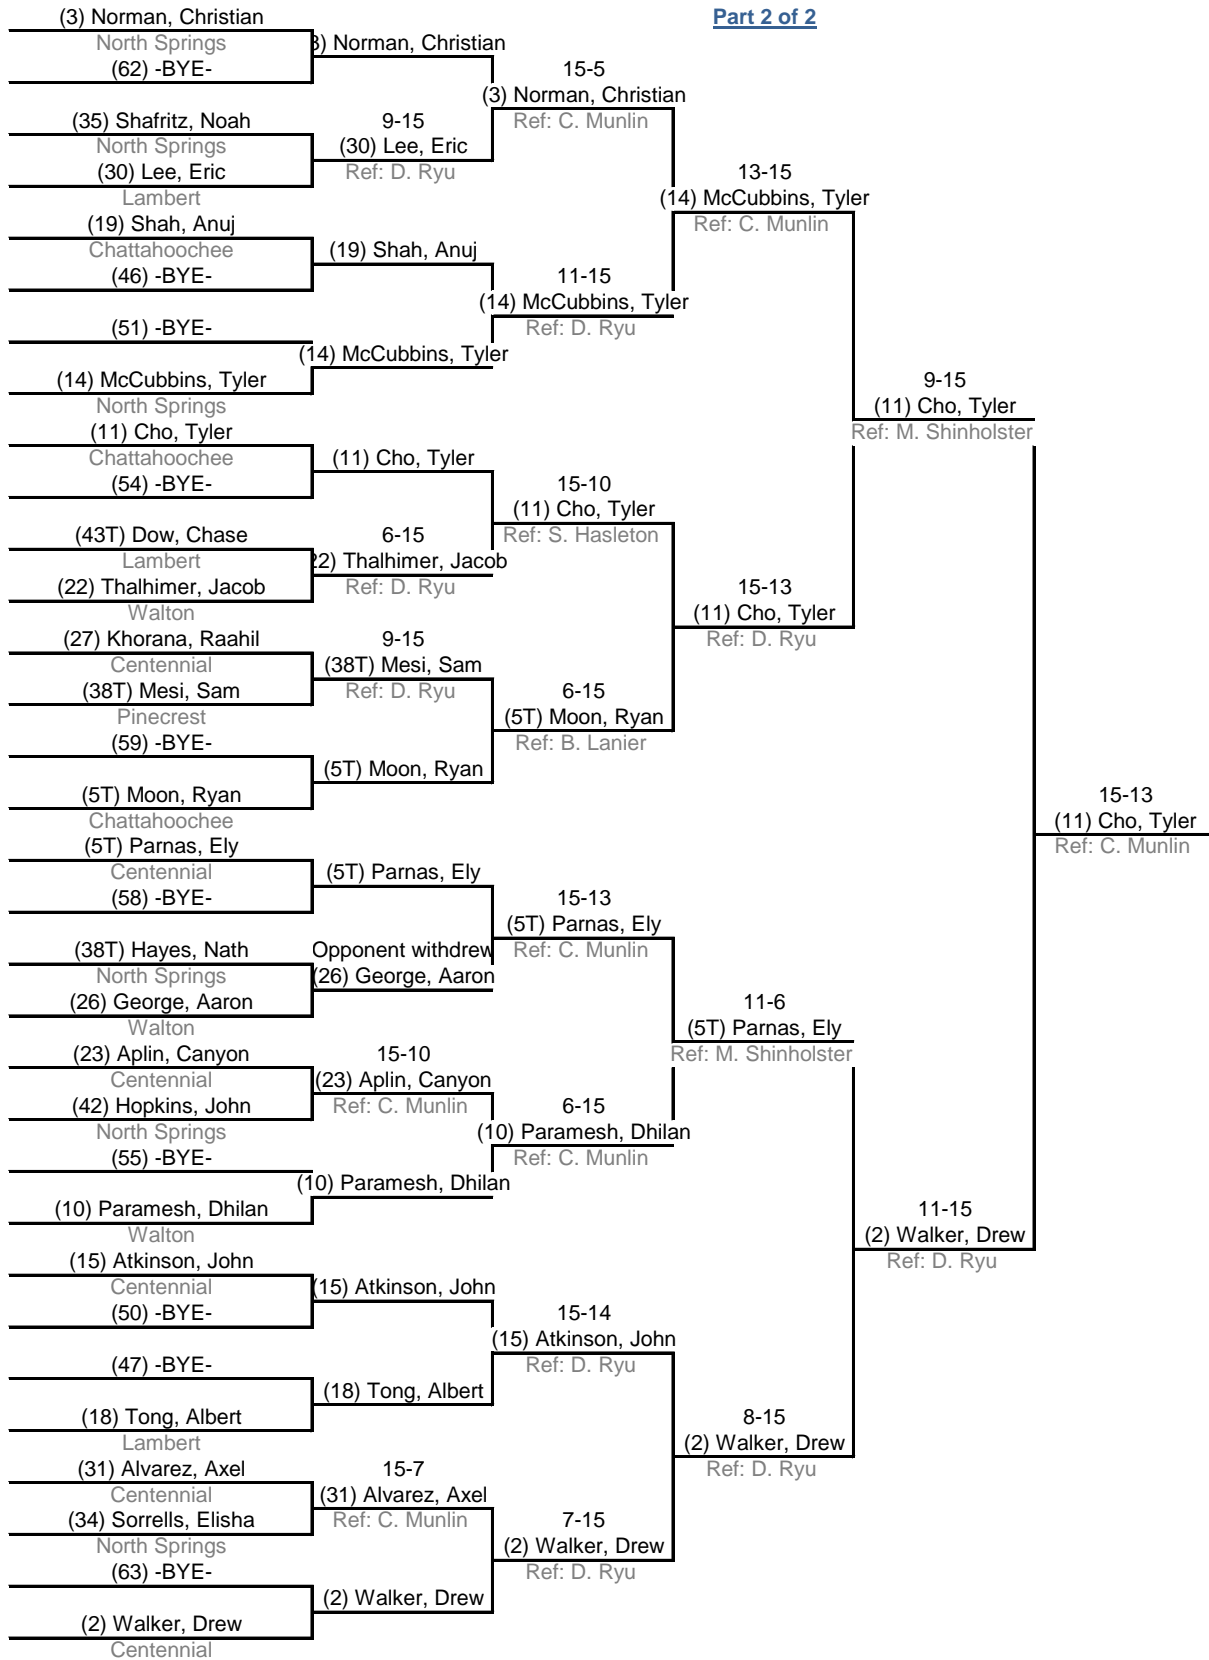

Table of 64	Table of 32	Table of 16	Table of 8	Semi-finals	Final
Ended 11:51 AM	Ended 12:48 PM	Ended 1:16 PM	Ended 1:40 PM	Ended 2:10 PM	Ended 2:54 PM

Part 2 of 2