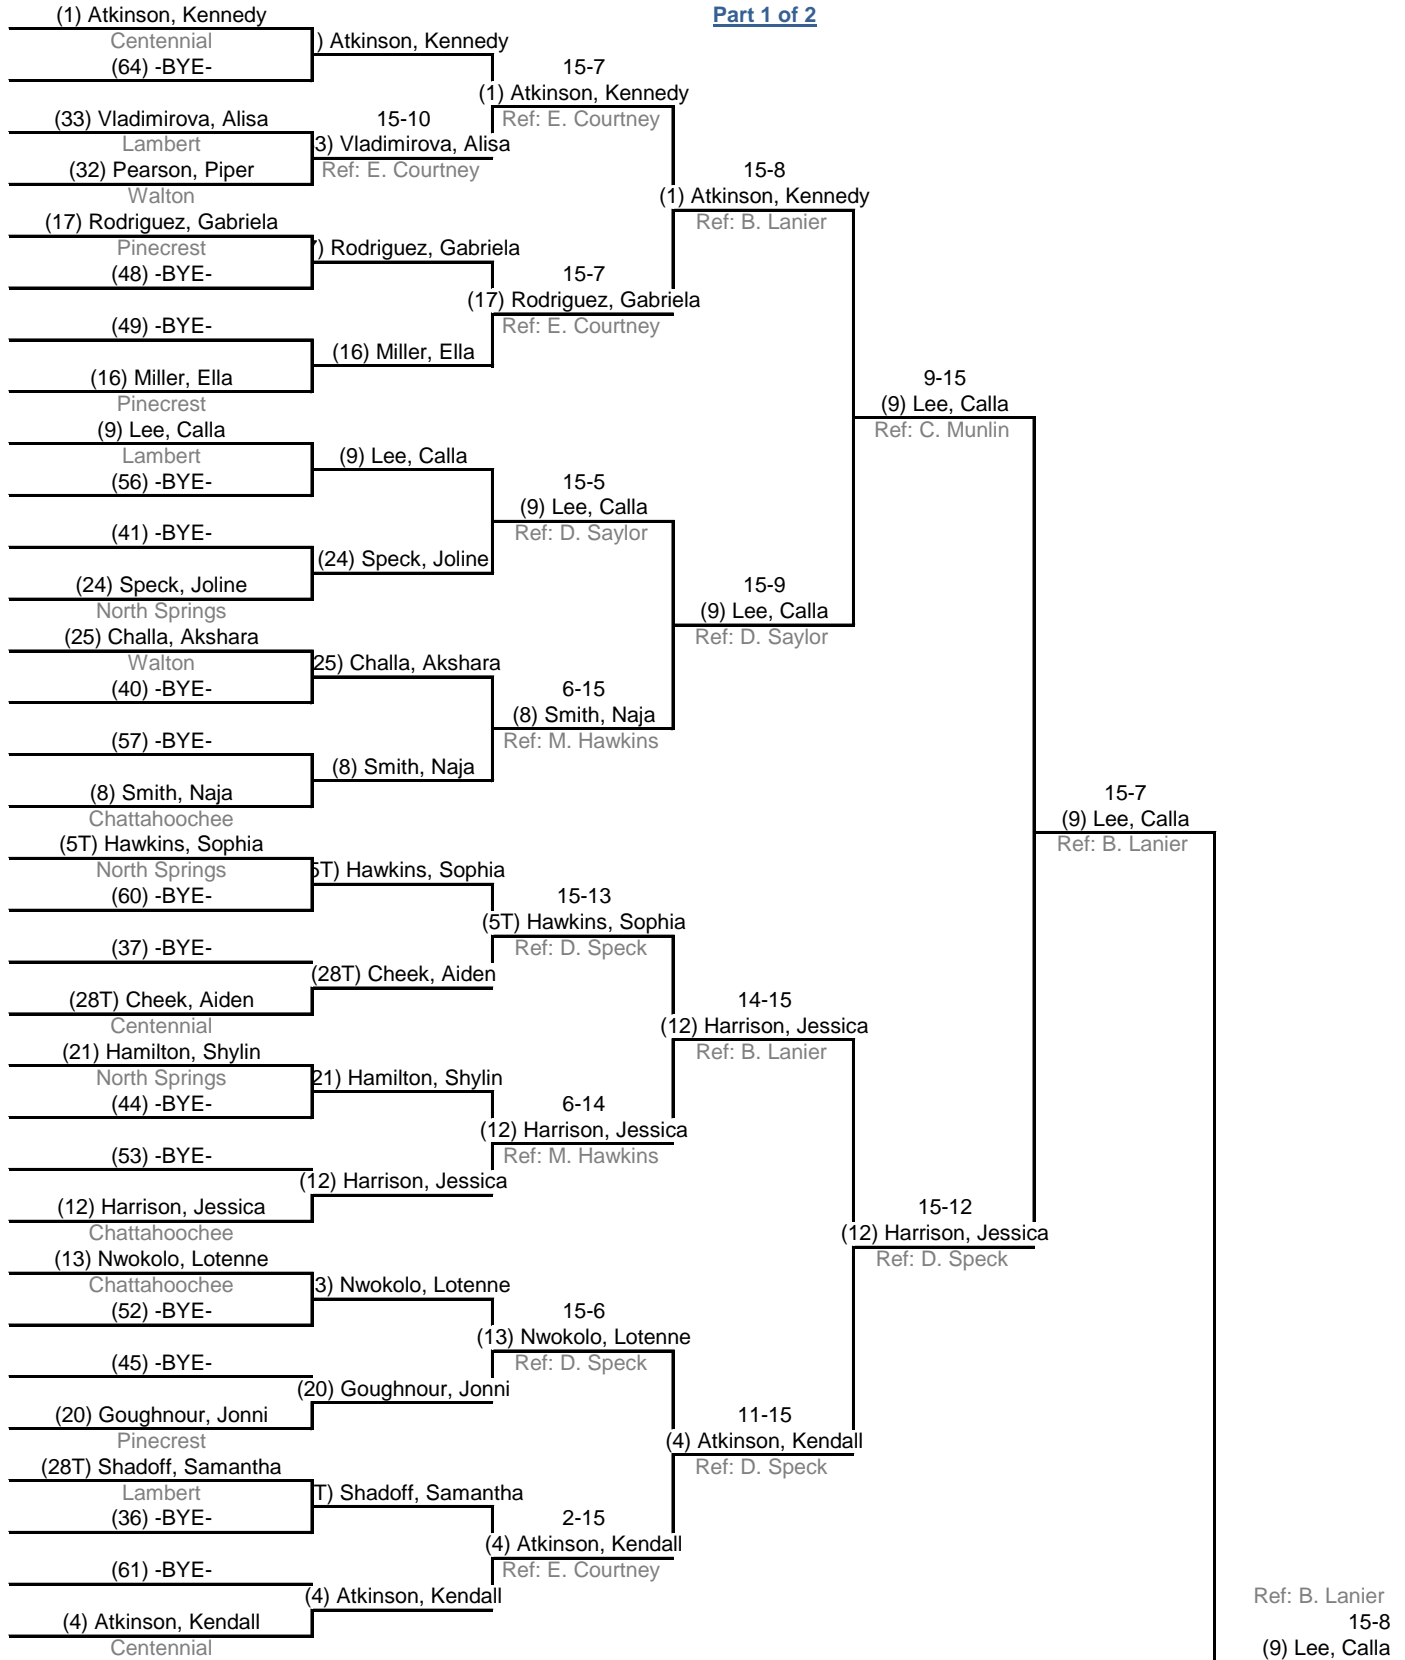

Ended 2:09 PM

Ended 2:33 PM

Ended 2:57 PM

Ended 3:23 PM

Part 1 of 2

Table of 64

Table of 32

Table of 16