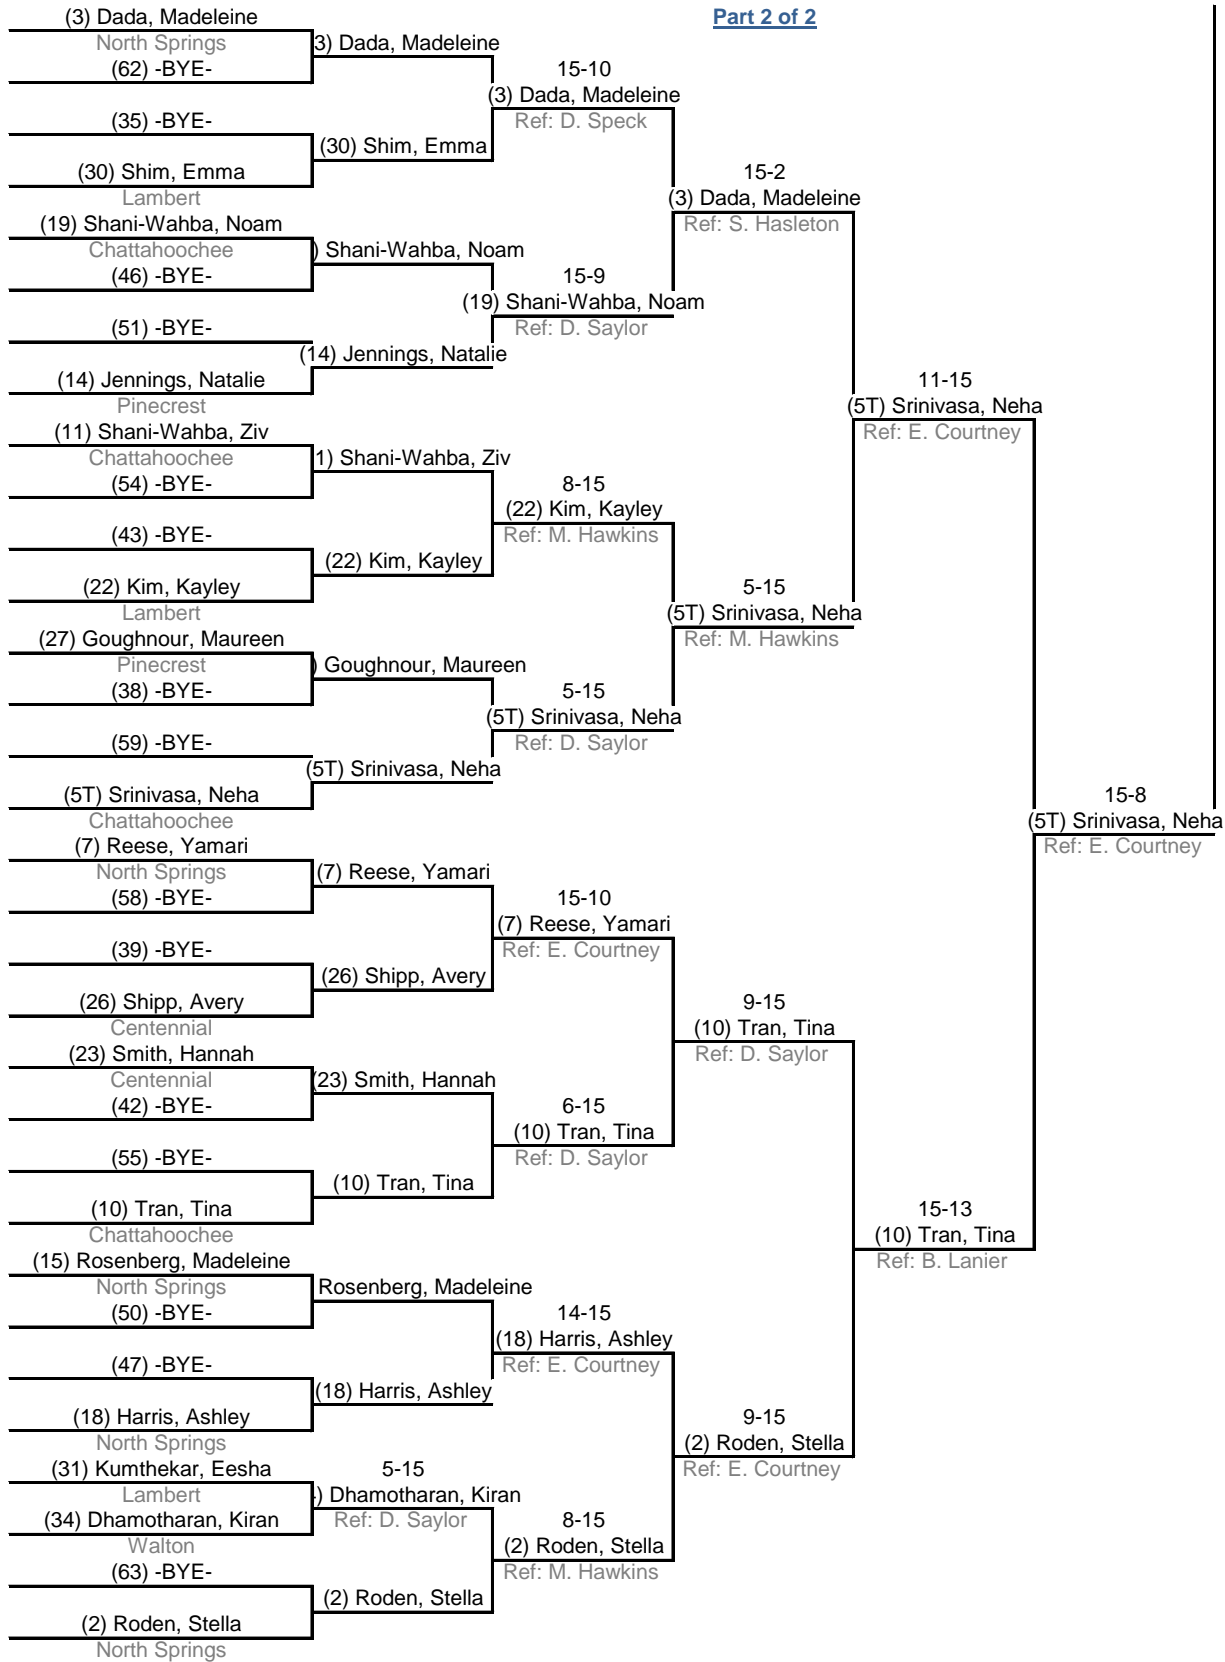

Table of 64

Table of 32

Table of 16

Table of 8

Semi-finals

Final

Ended 1:05 PM

Ended 1:46 PM

Ended 2:09 PM

Ended 2:33 PM

Ended 2:57 PM

Ended 3:23 PM

Part 2 of 2

Georgia High School Fencing League: Round 7c

11 Jan 20 - Walton

Women's Épée

Final Results

Place	Name	School	Points Earned
1	Lee, Calla	Lambert	64
2	Srinivasa, Neha	Chattahoochee	52
3 T	Harrison, Jessica	Chattahoochee	40
3 T	Tran, Tina	Chattahoochee	40
5	Atkinson, Kennedy	Centennial	32
6	Roden, Stella	North Springs	30
7	Dada, Madeleine	North Springs	28
8	Atkinson, Kendall	Centennial	26
9	Hawkins, Sophia	North Springs	18
10	Reese, Yamari	North Springs	17
11	Smith, Naja	Chattahoochee	16
12	Nwokolo, Lotenne	Chattahoochee	15
13	Rodriguez, Gabriela	Pinecrest	14
14	Harris, Ashley	North Springs	13
15	Shani-Wahba, Noam	Chattahoochee	12
16	Kim, Kayley	Lambert	11
17	Shani-Wahba, Ziv	Chattahoochee	
18	Jennings, Natalie	Pinecrest	
19	Rosenberg, Madeleine	North Springs	
20	Miller, Ella	Pinecrest	
21	Goughnour, Jonni	Pinecrest	
22	Hamilton, Shylin	North Springs	
23	Smith, Hannah	Centennial	
24	Speck, Joline	North Springs	
25	Challa, Akshara	Walton	
26	Shipp, Avery	Centennial	
27	Goughnour, Maureen	Pinecrest	
28 T	Cheek, Aiden	Centennial	
28 T	Shadoff, Samantha	Lambert	
30	Shim, Emma	Lambert	
31	Vladimirova, Alisa	Lambert	
32	Dhamotharan, Kiran	Walton	
33	Kumthekar, Eesha	Lambert	
34	Pearson, Piper	Walton	
35	Sorrells, Jailyn	North Springs	
36	Powell, Elizabeth	Centennial	
37	Bouadou, Keridah	Centennial	
38	Camera, Alex	Centennial	
39	Baker, Maia	Centennial	
40	Wells, Eonna	North Springs	
41	Ajao, Kemi	North Springs	
42	Borg, Naomi	Centennial