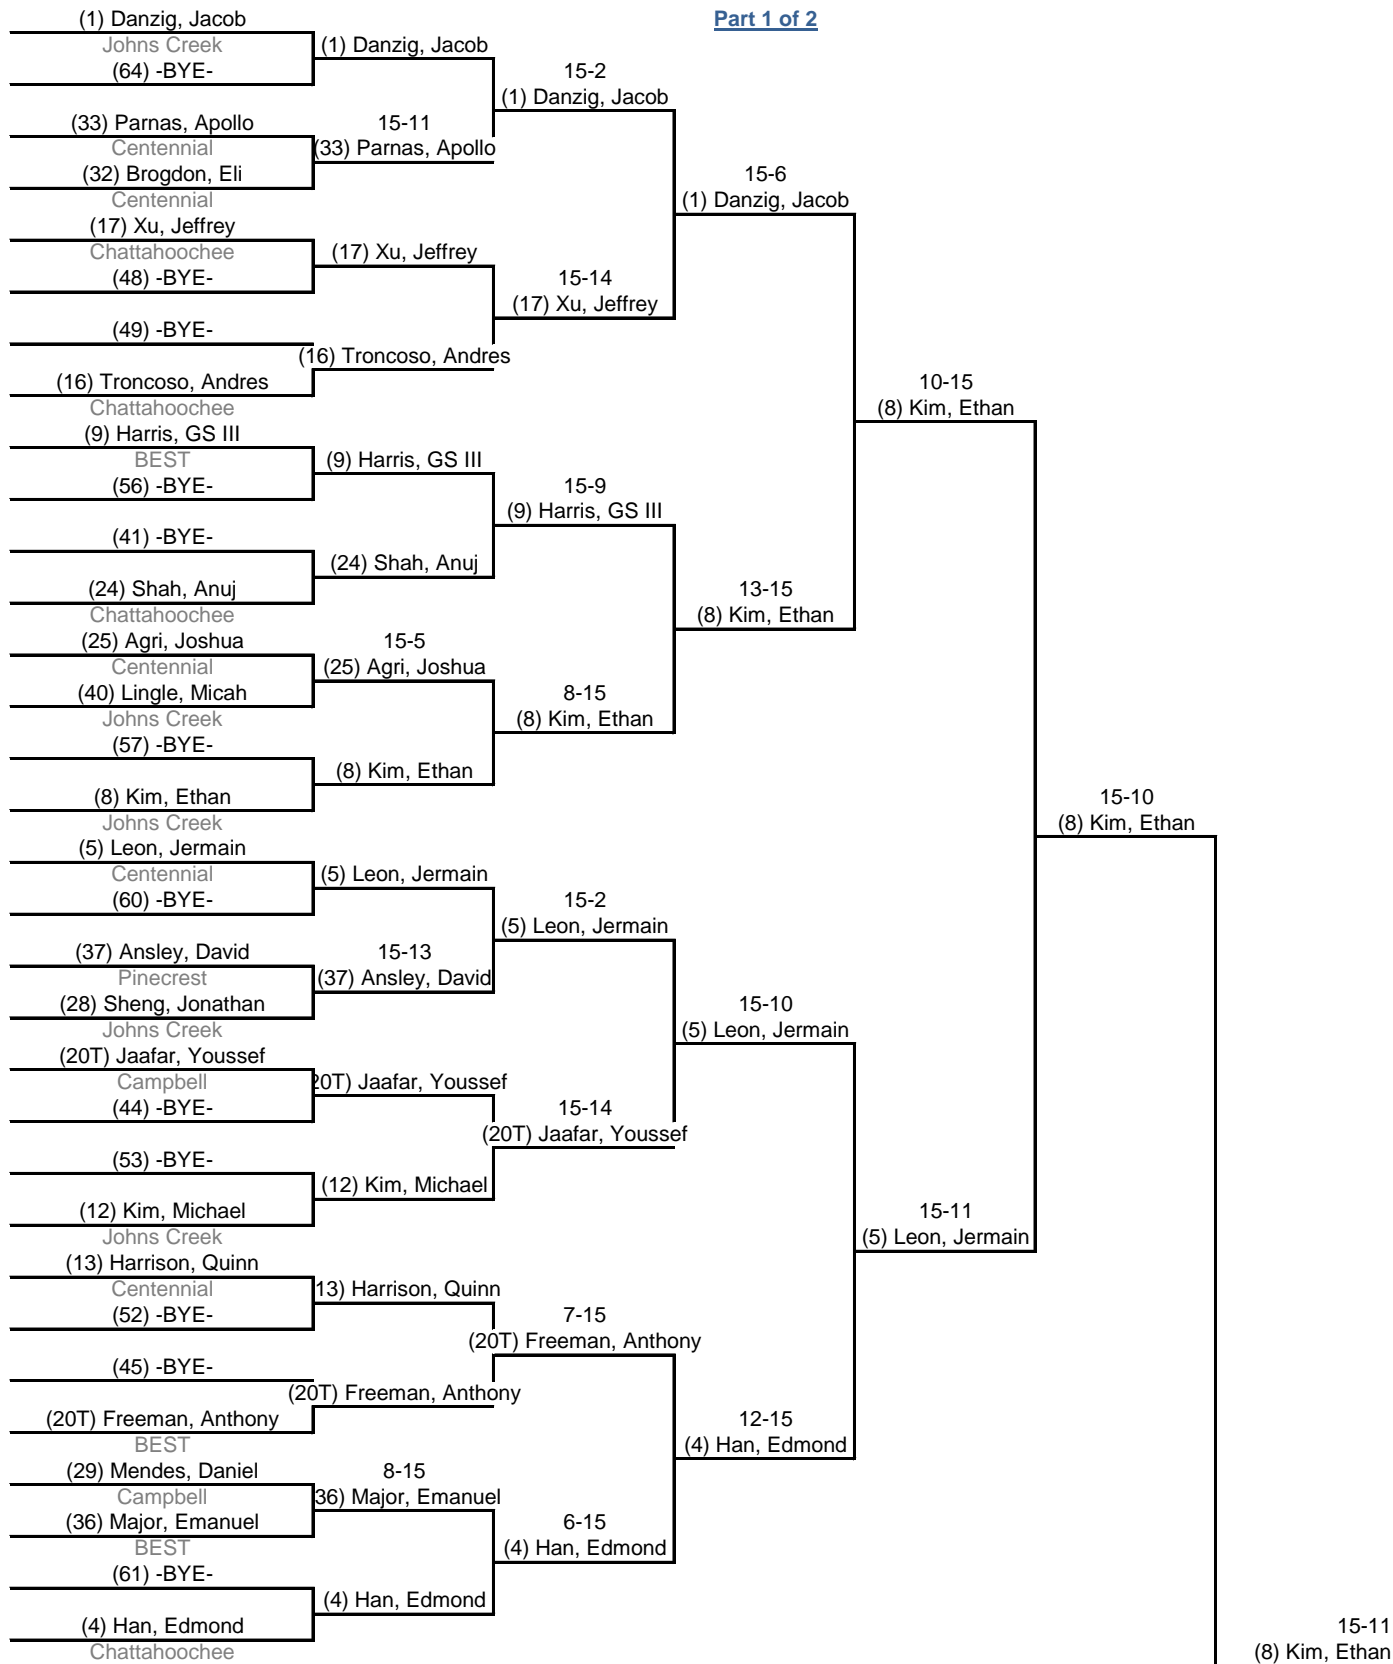

Georgia High School Fencing League: Round 2

23 Sep 17 - Centennial

Men's Épée

Round 1: Pool Results

Place	Name	School	V	V/M	TS	TR	Ind	Status
1	Danzig, Jacob	Johns Creek	6	1.00	30	7	+23	Advance
2	Bray, Nick	Centennial	5	1.00	25	3	+22	Advance
3	Hemauer, Duncan	Centennial	5	1.00	25	7	+18	Advance
4	Han, Edmond	Chattahoochee	5	1.00	25	8	+17	Advance
5	Leon, Jermain	Centennial	5	1.00	25	12	+13	Advance
6	Cheek, Roman	Centennial	5	1.00	22	12	+10	Advance
7	Jaafar, Adam	Campbell	5	0.83	27	13	+14	Advance
8	Kim, Ethan	Johns Creek	5	0.83	27	16	+11	Advance
9	Harris, GS III	BEST	5	0.83	26	17	+9	Advance
10 T	Ryu, Daniel	Chattahoochee	4	0.80	24	10	+14	Advance
10 T	Walker, Drew	Centennial	4	0.80	24	10	+14	Advance
12	Kim, Michael	Johns Creek	4	0.80	24	12	+12	Advance
13	Harrison, Quinn	Centennial	4	0.80	21	10	+11	Advance
14	Stanley, Quinton	BEST	4	0.80	23	14	+9	Advance
15	Rowberry, Gabe	Johns Creek	4	0.80	18	12	+6	Advance
16	Troncoso, Andres	Chattahoochee	4	0.80	23	19	+4	Advance
17	Xu, Jeffrey	Chattahoochee	4	0.67	25	18	+7	Advance
18	Moon, Ryan	Chattahoochee	4	0.67	24	20	+4	Advance
19	Sato, Ryo	Johns Creek	3	0.60	20	15	+5	Advance
20 T	Freeman, Anthony	BEST	3	0.60	20	16	+4	Advance
20 T	Jaafar, Youssef	Campbell	3	0.60	20	16	+4	Advance
22 T	Gu, Xuan Ming	Chattahoochee	3	0.60	18	16	+2	Advance
22 T	Kanteti, Ajay	Campbell	3	0.60	18	16	+2	Advance
24	Shah, Anuj	Chattahoochee	3	0.60	19	20	-1	Advance
25	Agri, Joshua	Centennial	3	0.50	21	20	+1	Advance
26	Shah, Kamy	Johns Creek	3	0.50	23	25	-2	Advance
27	Sandfelder, Daniel	Centennial	2	0.40	16	13	+3	Advance
28	Sheng, Jonathan	Johns Creek	2	0.40	19	18	+1	Advance
29	Mendes, Daniel	Campbell	2	0.40	19	19	0	Advance
30	Ayagh, Sasha	Johns Creek	2	0.40	18	21	-3	Advance
31	Figueredo, Alberto	Pinecrest	2	0.40	18	22	-4	Advance
32	Brogdon, Eli	Centennial	2	0.40	13	20	-7	Advance
33	Parnas, Apollo	Centennial	2	0.33	21	22	-1	Advance
34	Baker, Brett	Centennial	2	0.33	17	24	-7	Advance
35	Jones, Jordan	BEST	1	0.20	16	20	-4	Advance
36	Major, Emanuel	BEST	1	0.20	15	23	-8	Advance
37	Ansley, David	Pinecrest	1	0.20	13	23	-10	Advance
38	Campbell, Alex	Centennial	1	0.20	11	21	-10	Advance
39	Levy, Samuel	Campbell	1	0.20	11	23	-12	Advance
40	Lingle, Micah	Johns Creek	1	0.20	10	23	-13	Advance
41	Wright, Joseph	Centennial	1	0.20	8	23	-15	Eliminated
42	Hof, Adin	Chattahoochee	1	0.17	21	29	-8	Eliminated
43	Leopold, Sebastian	Pinecrest	1	0.17	12	25	-13	Eliminated
44	Walters, Nate	Chattahoochee	1	0.17	11	27	-16	Eliminated
45	McDonald, Davis	Centennial	0	0.00	12	25	-13	Eliminated
46 T	Johnson, Connor	Centennial	0	0.00	9	25	-16	Eliminated
46 T	Welch, Nick	Centennial	0	0.00	9	25	-16	Eliminated
48	Fong, Andrew	Chattahoochee	0	0.00	8	24	-16	Eliminated
49	Alvarez, Axel	Centennial	0	0.00	7	29	-22	Eliminated
50	Welch, Gabriel	Chattahoochee	0	0.00	2	25	-23	Eliminated

Direct Elimination

11:05 AM - 2:35 PM

Table of 64 Ended 11:50 AM   **Table of 32** Ended 12:40 PM   **Table of 16** Ended 1:21 PM   **Table of 8** Ended 1:41 PM   **Semi-finals** Ended 2:04 PM   **Final** Ended 2:35 PM

Part 1 of 2