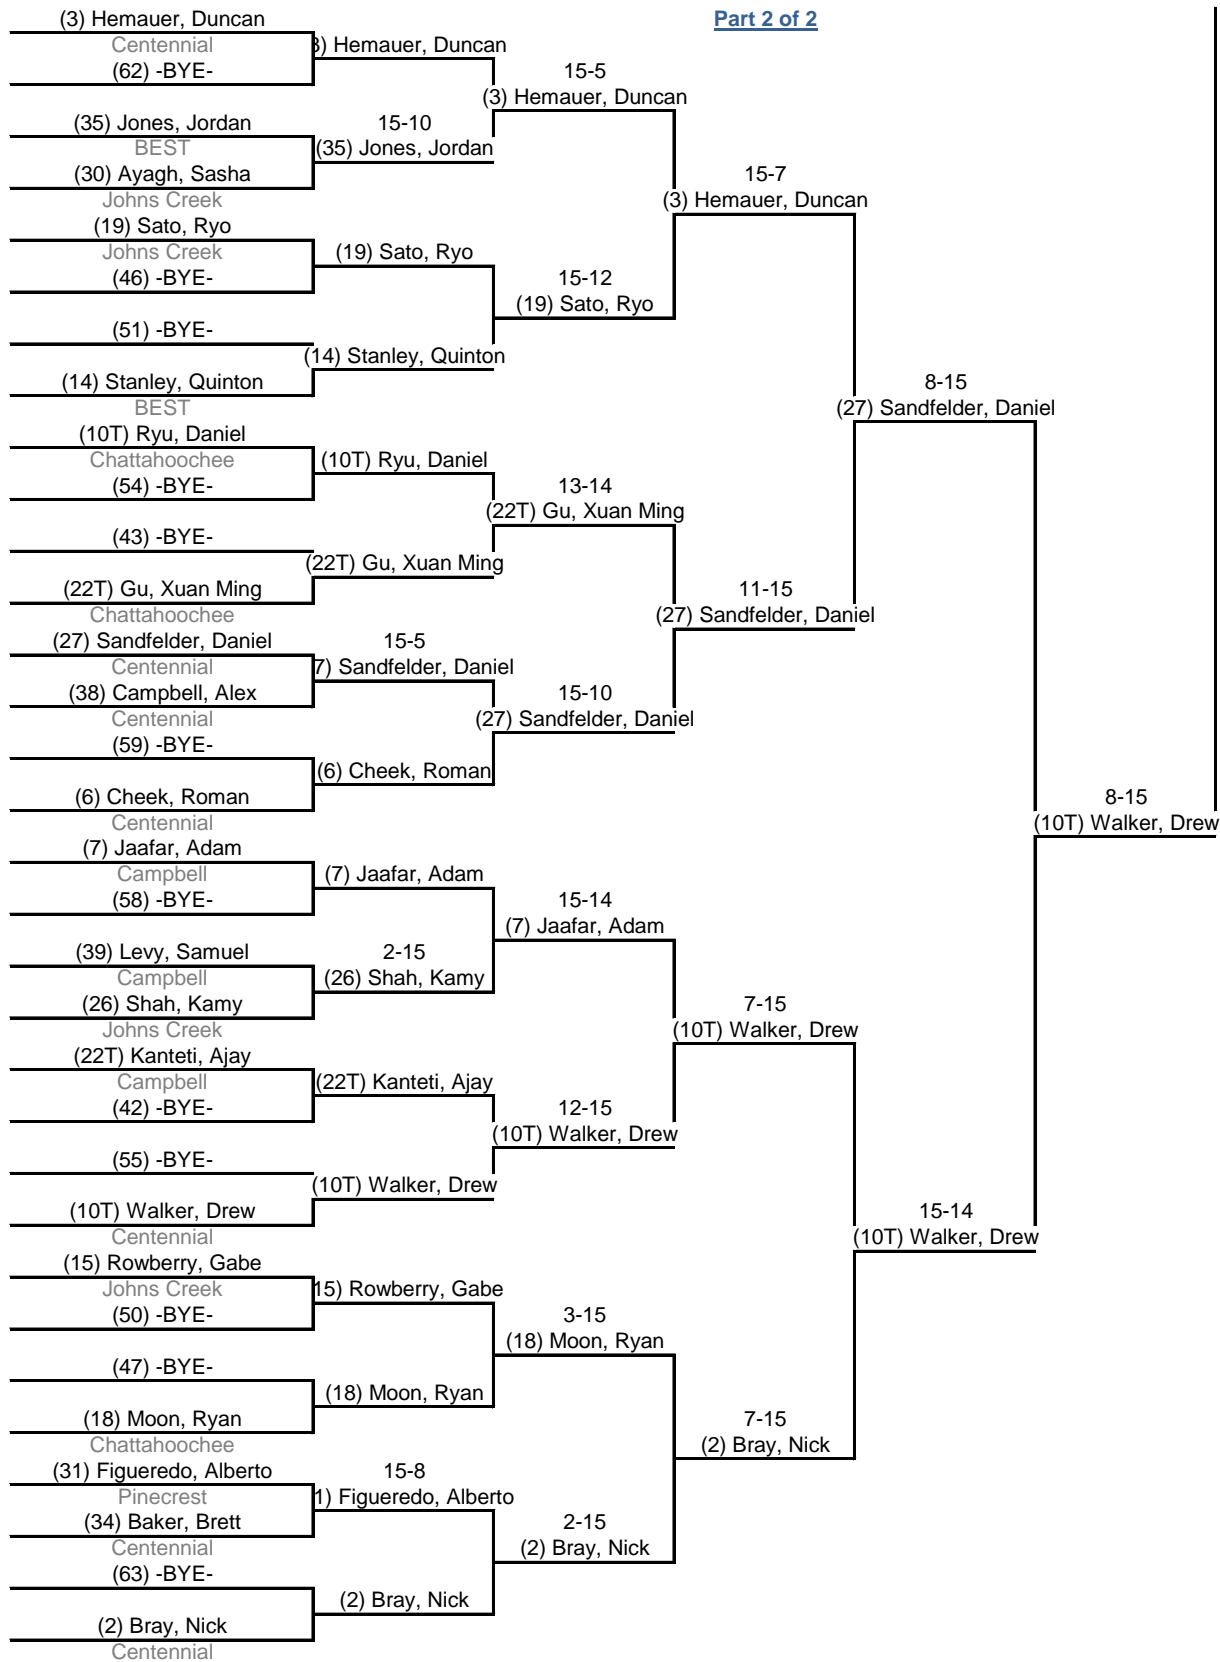

Part 1 of 2

Direct Elimination

Table of 64 Ended 11:50 AM **Table of 32** Ended 12:40 PM **Table of 16** Ended 1:21 PM **Table of 8** Ended 1:41 PM **Semi-finals** Ended 2:04 PM **Final** Ended 2:35 PM

Part 2 of 2