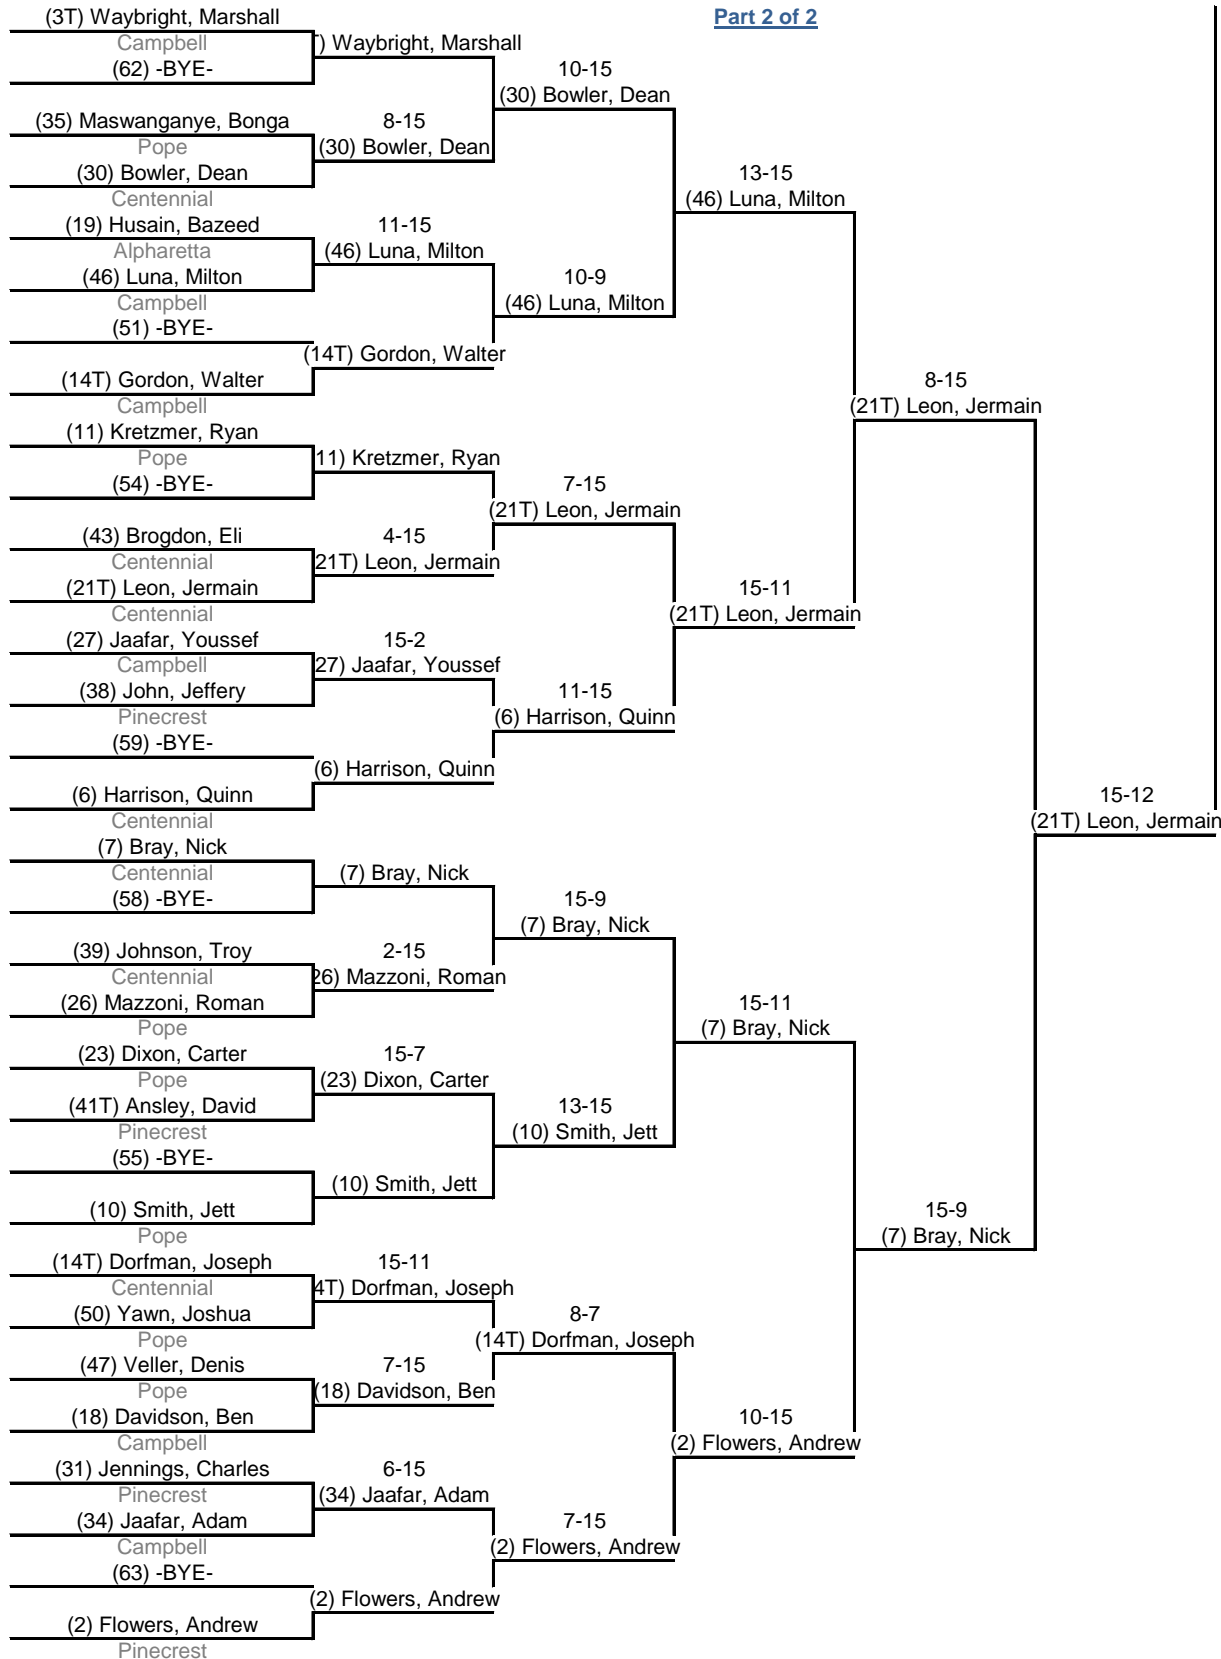

Table of 32
Ended 12:58 PM

Table of 16
Ended 1:24 PM

Table of 8
Ended 1:50 PM

Semi-finals
Ended 2:08 PM

Final
Ended 2:45 PM

Part 2 of 2

Georgia High School Fencing League: Round 7

14 Jan 17 - Campbell