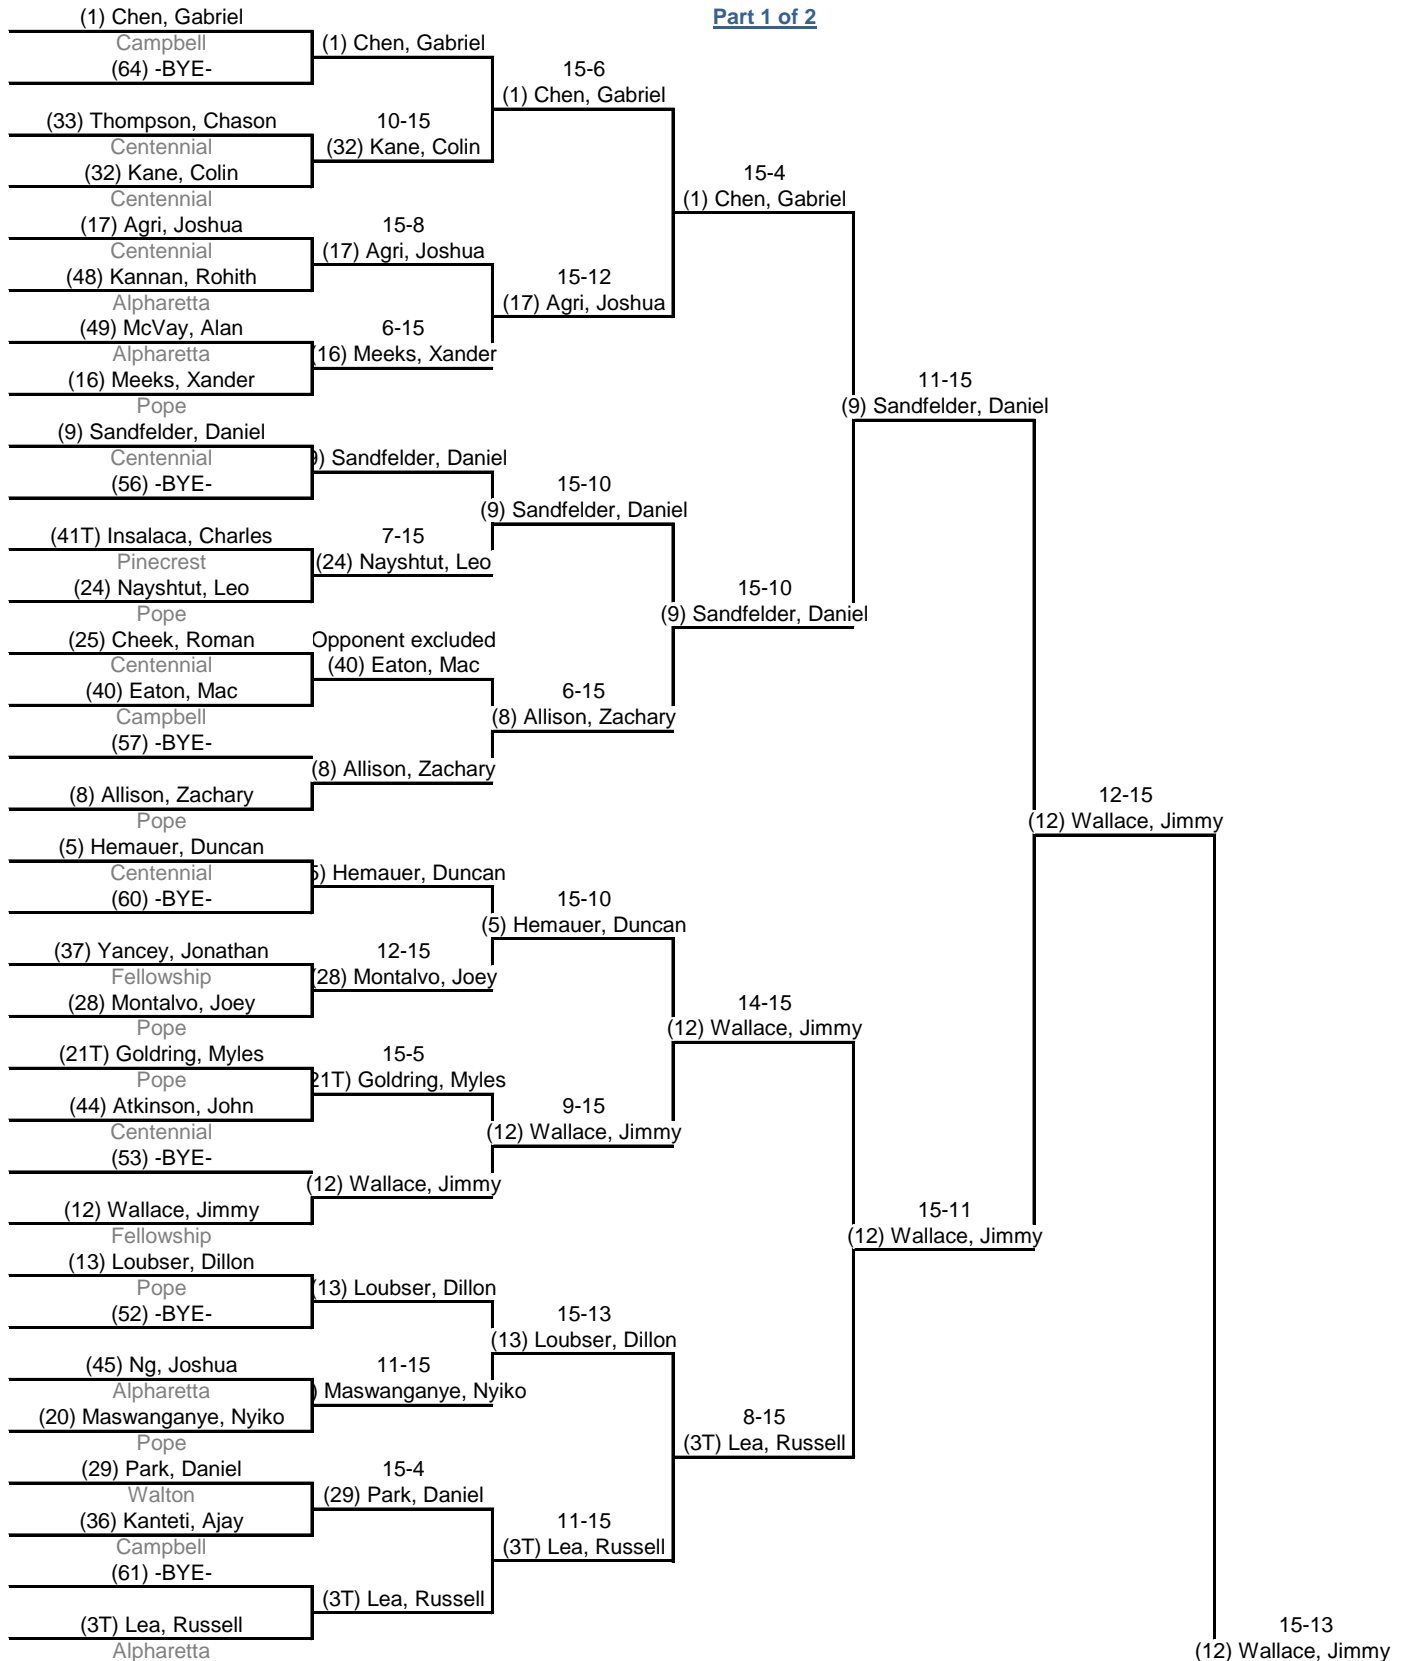

Table of 64
Ended 12:11 PM

Table of 32
Ended 12:58 PM

Table of 16
Ended 1:24 PM

Table of 8
Ended 1:50 PM

Semi-finals
Ended 2:08 PM

Final
Ended 2:45 PM

Part 1 of 2

Table of 64
Ended 12:11 PM