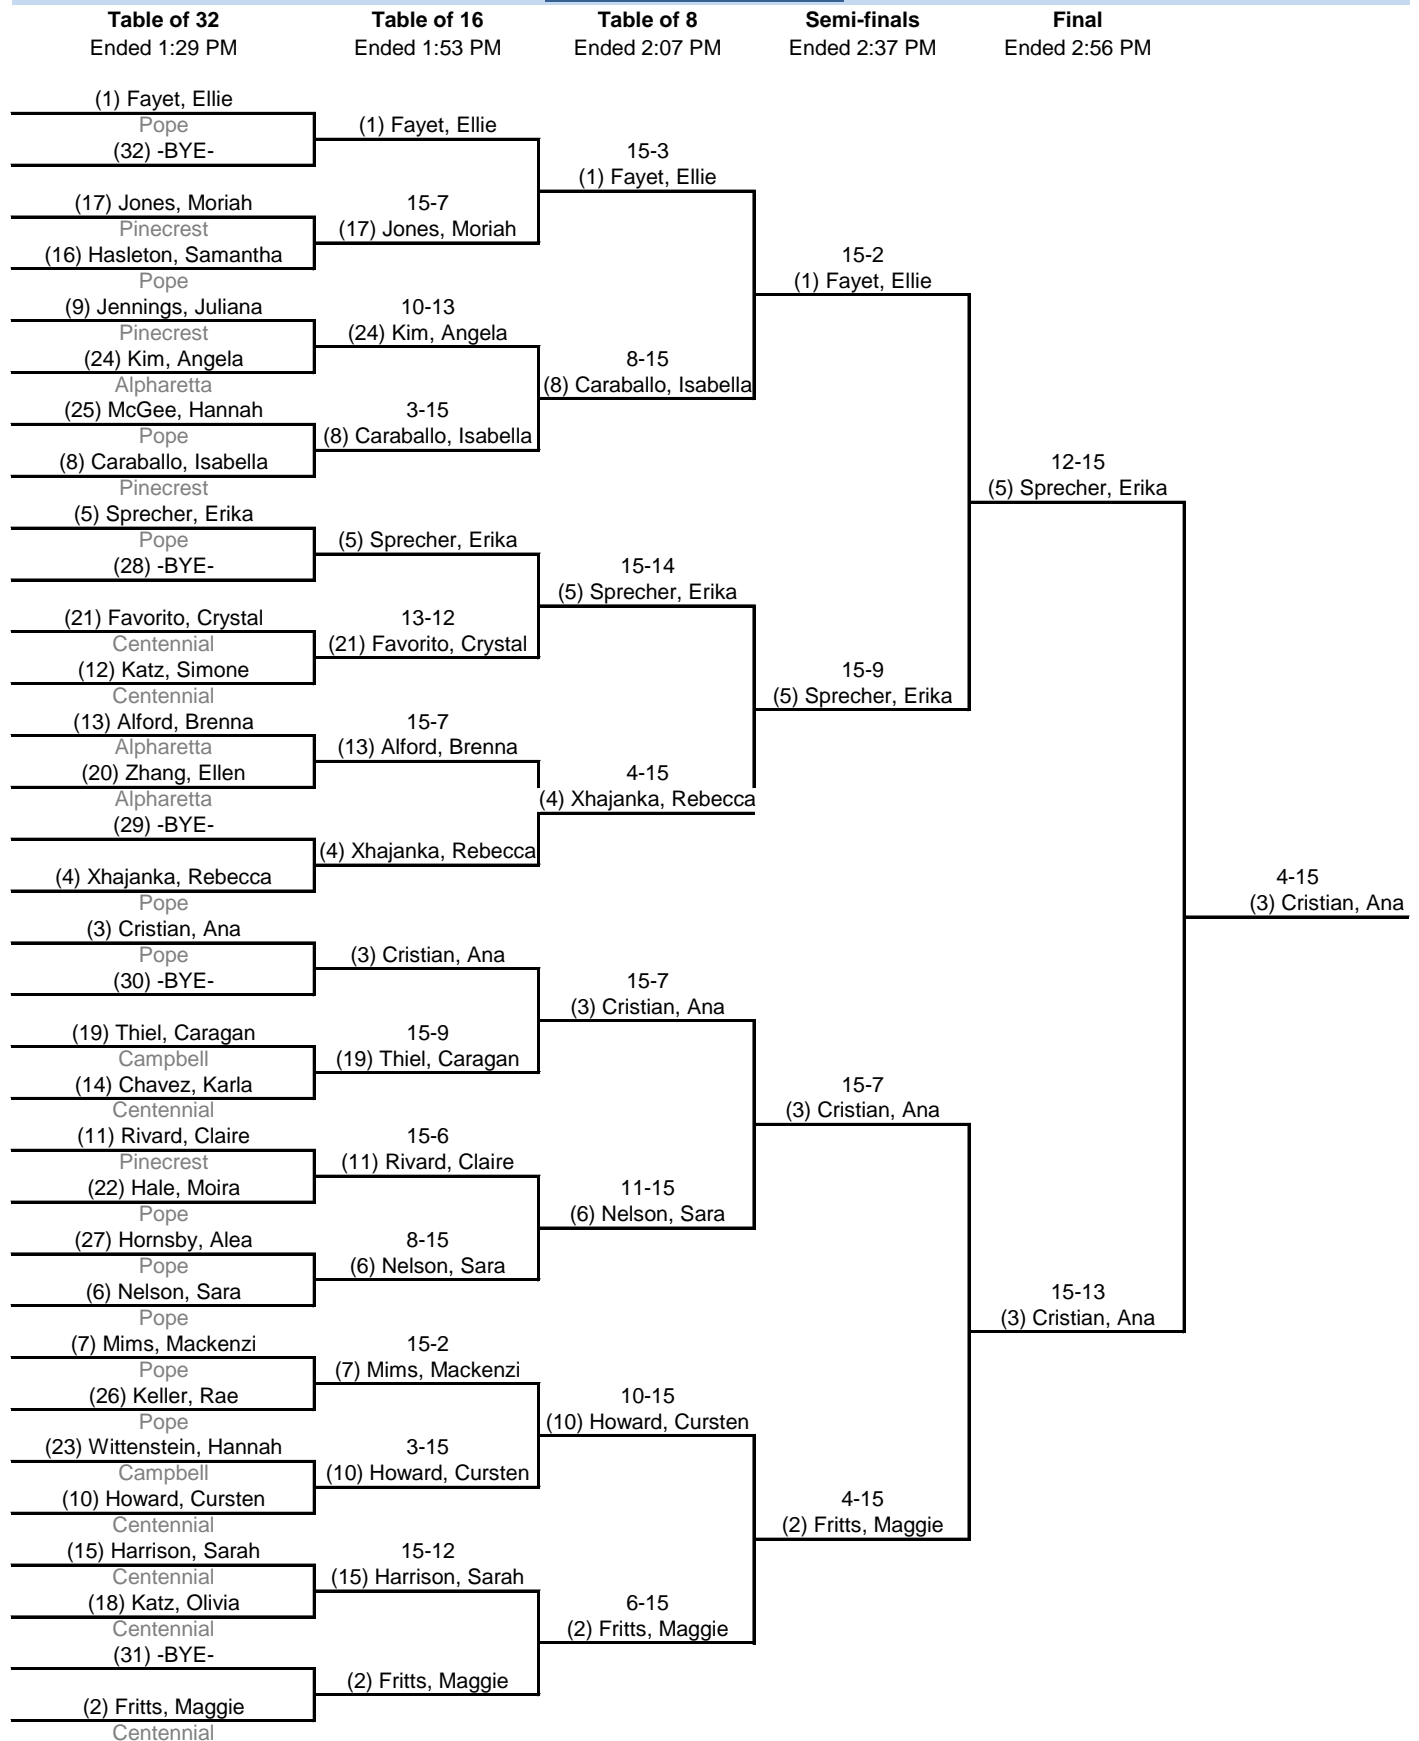

Georgia High School Fencing League: Round 7

14 Jan 17 - Campbell

Women's Epee

Final Results

Place	Name	Club	Points Earned
1	Cristian, Ana	Pope	64
2	Sprecher, Erika	Pope	52
3 T	Fayet, Ellie	Pope	40
3 T	Fritts, Maggie	Centennial	40
5	Xhajanka, Rebecca	Pope	32
6	Nelson, Sara	Pope	30
7	Caraballo, Isabella	Pinecrest	28
8	Howard, Cursten	Centennial	26
9	Mims, Mackenzi	Pope	18
10	Rivard, Claire	Pinecrest	17
11	Alford, Brenna	Alpharetta	16
12	Harrison, Sarah	Centennial	15
13	Jones, Moriah	Pinecrest	14
14	Thiel, Caragan	Campbell	13
15	Favorito, Crystal	Centennial	12
16	Kim, Angela	Alpharetta	11
17	Jennings, Juliana	Pinecrest	
18	Katz, Simone	Centennial	
19	Chavez, Karla	Centennial	
20	Hasleton, Samantha	Pope	
21	Katz, Olivia	Centennial	
22	Zhang, Ellen	Alpharetta	
23	Hale, Moira	Pope	
24	Wittenstein, Hannah	Campbell	
25	McGee, Hannah	Pope	
26	Keller, Rae	Pope	
27	Hornsby, Alea	Pope	
28	Akpan, Victoria	Alpharetta	
29	Weiss, Isabela	Pope	
30	Goughnour, Maureen	Pinecrest	
31	Copilevitz, Claire	Centennial	
32	Guvier, Savannah	Alpharetta	
33	LeCates, Chloe	Centennial