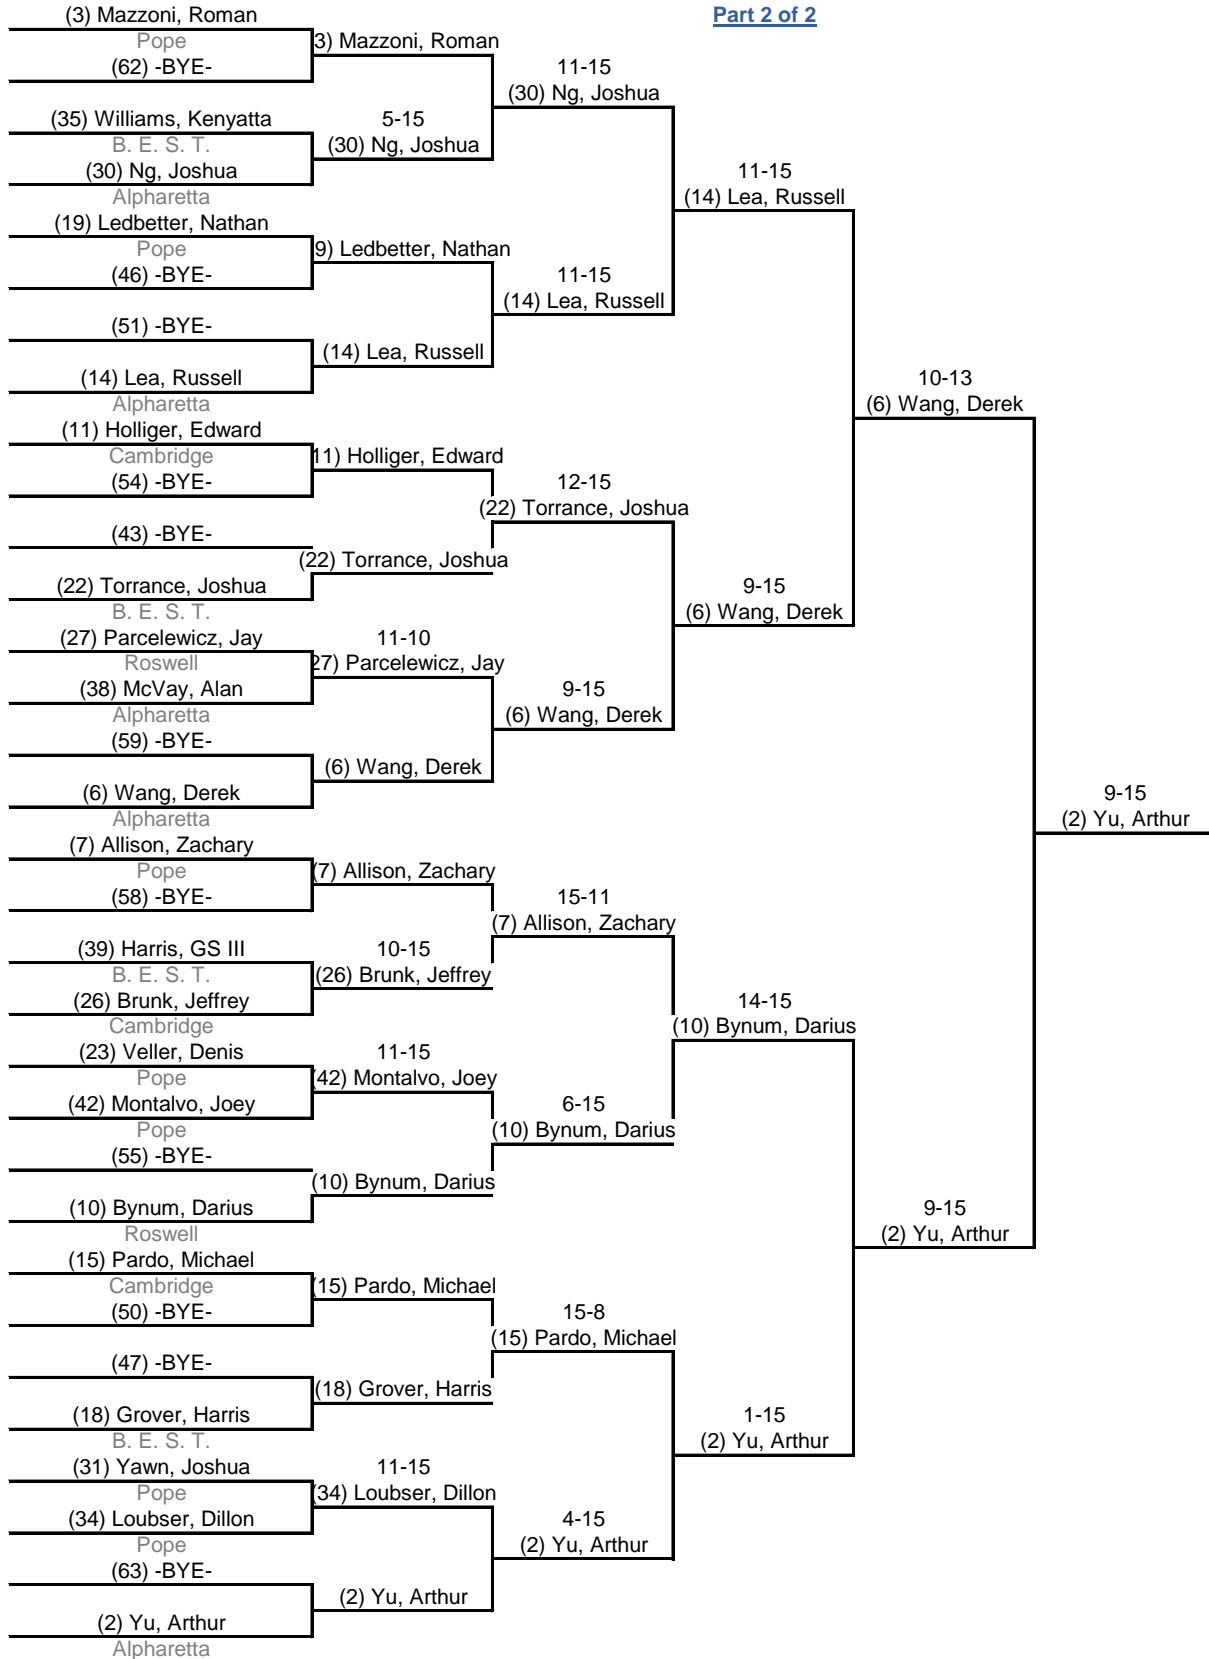

Round 2: Direct Elimination

11:14 AM - 2:55 PM

Table of 64
Ended 12:12 PM

Table of 32
Ended 1:03 PM

Table of 16
Ended 1:38 PM

Table of 8
Ended 2:00 PM

Semi-finals
Ended 2:29 PM

Final
Ended 2:53 PM

Part 2 of 2

Georgia High School Fencing League: Round 2
1 Oct 16 - Cambridge
Men's Epee
Final Results

Place	Name	Club	Points Earned
1	Yu, Arthur	Alpharetta	64
2	Haider, Safi	Alpharetta	52
3 T	Haider, Mikail	Alpharetta	40
3 T	Wang, Derek	Alpharetta	40
5	Luczkow, Edward	Roswell	32
6	Bynum, Darius	Roswell	30
7	Chen, Gabriel	Campbell	28
8	Lea, Russell	Alpharetta	26
9	Allison, Zachary	Pope	18
10	Colburn, Caleb	Alpharetta	17
11	Wright, Denias	Cambridge	16
12	Pardo, Michael	Cambridge	15
13	Moelter, Mark	Cambridge	14
14	Torrance, Joshua	B. E. S. T.	13
15	Ng, Joshua	Alpharetta	12
16	Waybright, Marshall	Campbell	11
17	Mazzoni, Roman	Pope	
18	Arndall, Christopher	Roswell	
19	Holliger, Edward	Cambridge	
20	Houston, Andy	Cambridge	
21	Grover, Harris	B. E. S. T.	
22	Ledbetter, Nathan	Pope	
23	Stanley, Quinton	B. E. S. T.	
24	Loverde, Alex	Roswell	
25	Tiangco, Josh	Pope	
26	Goldring, Myles	Pope	
27	Brunk, Jeffrey	Cambridge	
28	Parcelewicz, Jay	Roswell	
29	Meeks, Xander	Pope	
30	Dixon, Carter	Pope	
31	Loubser, Dillon	Pope	
32	Montalvo, Joey	Pope	
33	Veller, Denis	Pope	
34	Goldring, Jacy	Pope	
35	Yawn, Joshua	Pope	
36	Brock, Paul	Cambridge	
37	Williams, Kenyatta	B. E. S. T.	
38	Husain, Bazeed	Alpharetta	
39	McVay, Alan	Alpharetta	
40	Harris, GS III	B. E. S. T.	
41	Gudapati, Rugved	Alpharetta	
42	Sastri, Abhazasimha	Alpharetta	
43	Jones, Jordan	B. E. S. T.	
44 T	Chang, Min	Alpharetta	
44 T	Crawford, Michael	Campbell	
46	Freeman, Anthony	B. E. S. T.	
47	Kannan, Rohith	Alpharetta	
48	Chung, Brandon	Cambridge	
49	Filos, Luke	Alpharetta	
50	Tilaka, Michael	Alpharetta	
51	Yang, Brandon	Roswell	
52	Csenar, Dan	Pope