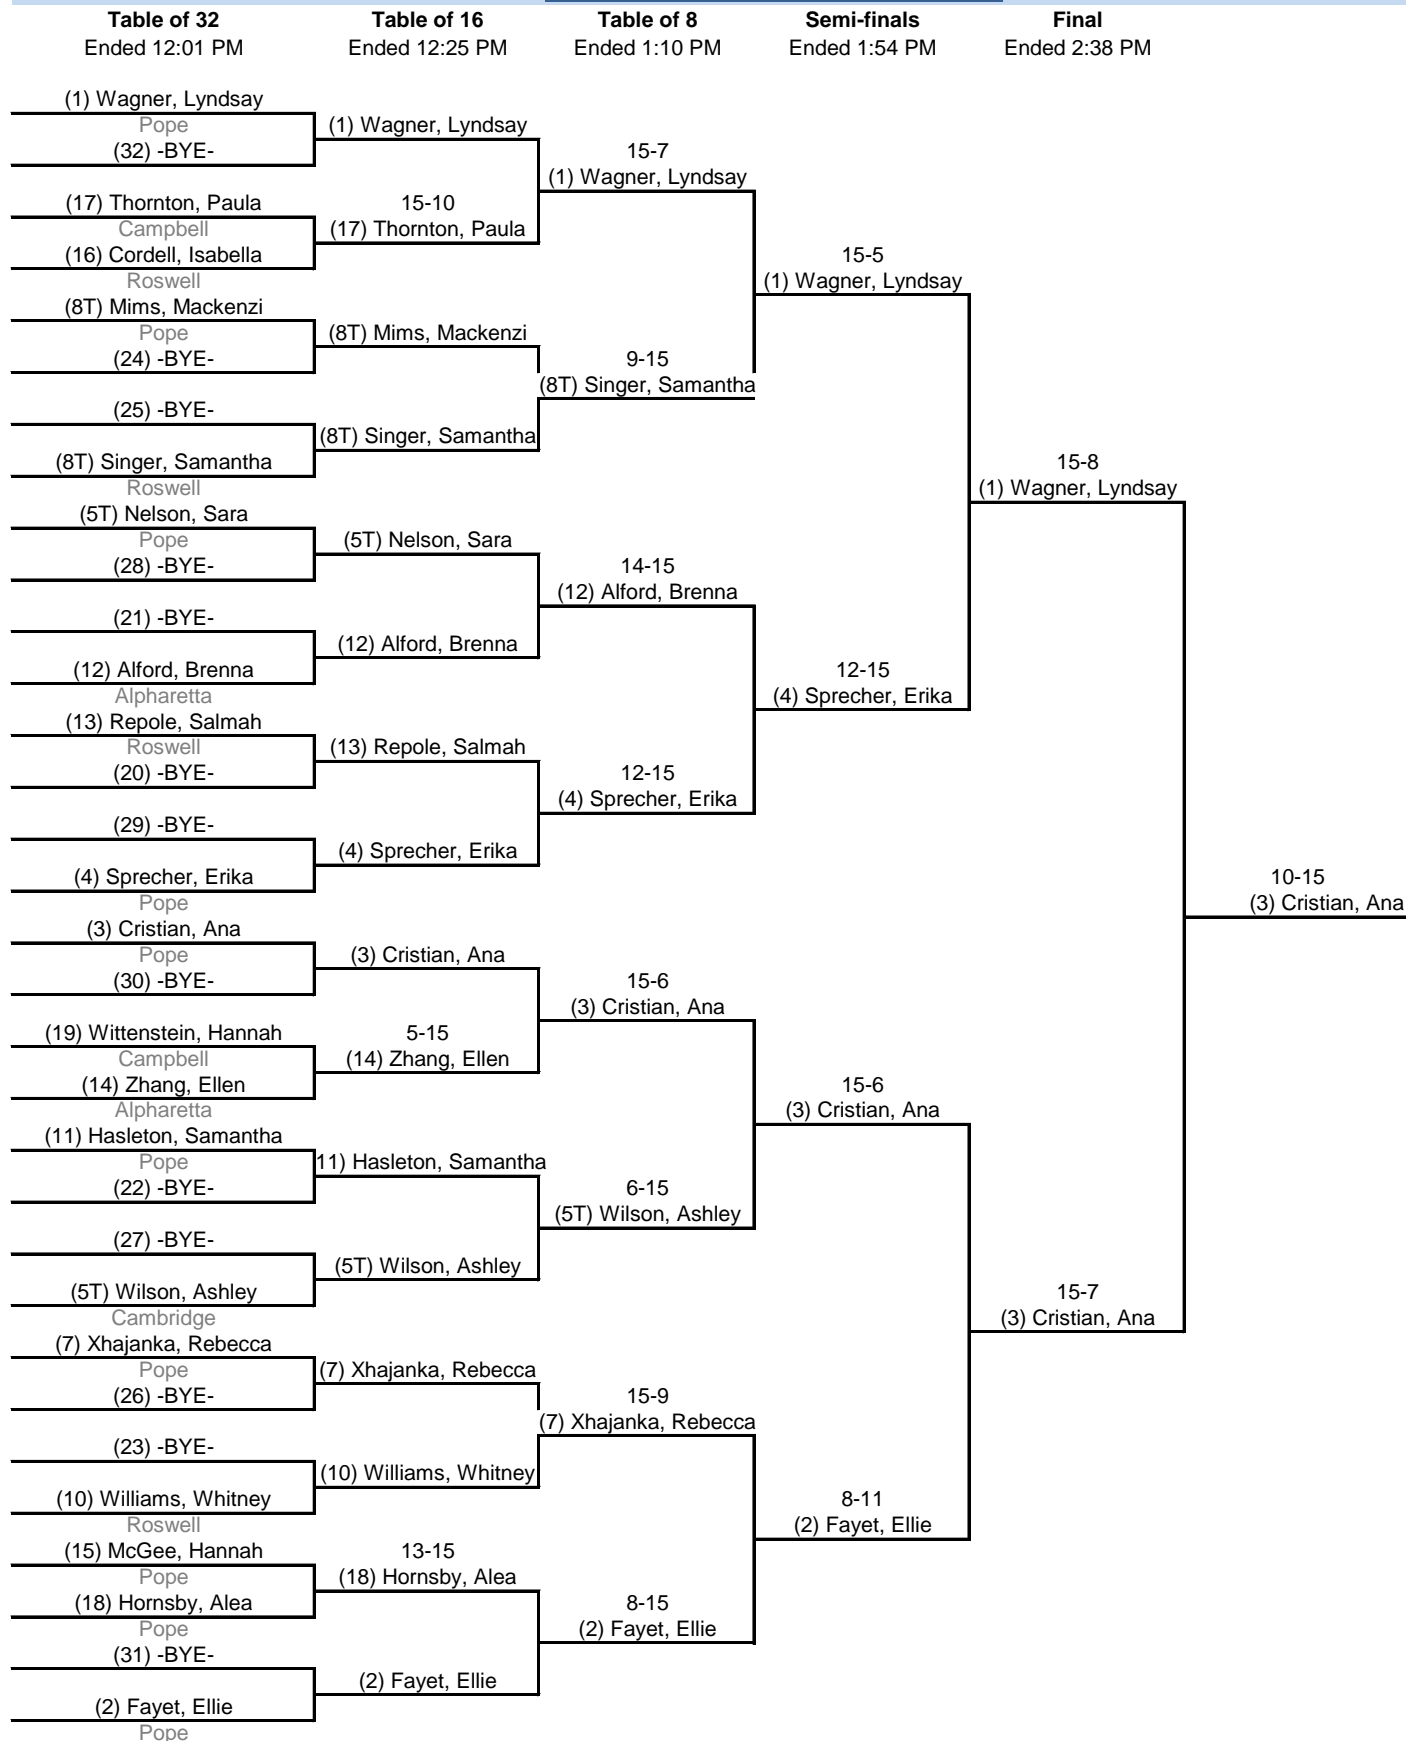

Georgia High School Fencing League: Round 2
1 Oct 16 - Cambridge
Women's Epee
Final Results

Place	Name	Club	Points Earned
1	Cristian, Ana	Pope	64
2	Wagner, Lyndsay	Pope	52
3 T	Fayet, Ellie	Pope	40
3 T	Sprecher, Erika	Pope	40
5	Wilson, Ashley	Cambridge	32
6	Khajanka, Rebecca	Pope	30
7	Singer, Samantha	Roswell	28
8	Alford, Brenna	Alpharetta	26
9	Nelson, Sara	Pope	18
10	Mims, Mackenzi	Pope	17
11	Williams, Whitney	Roswell	16
12	Hasleton, Samantha	Pope	15
13	Repole, Salmah	Roswell	14
14	Zhang, Ellen	Alpharetta	13
15	Thornton, Paula	Campbell	12
16	Hornsby, Alea	Pope	11
17	McGee, Hannah	Pope	
18	Cordell, Isabella	Roswell	
19	Wittenstein, Hannah	Campbell	
20	Taylor, Chloe	Roswell	
21 T	Dunwoodie, Cheney	Cambridge	
21 T	Galfas, Raven	Roswell	
23	Guner, Savannah	Alpharetta