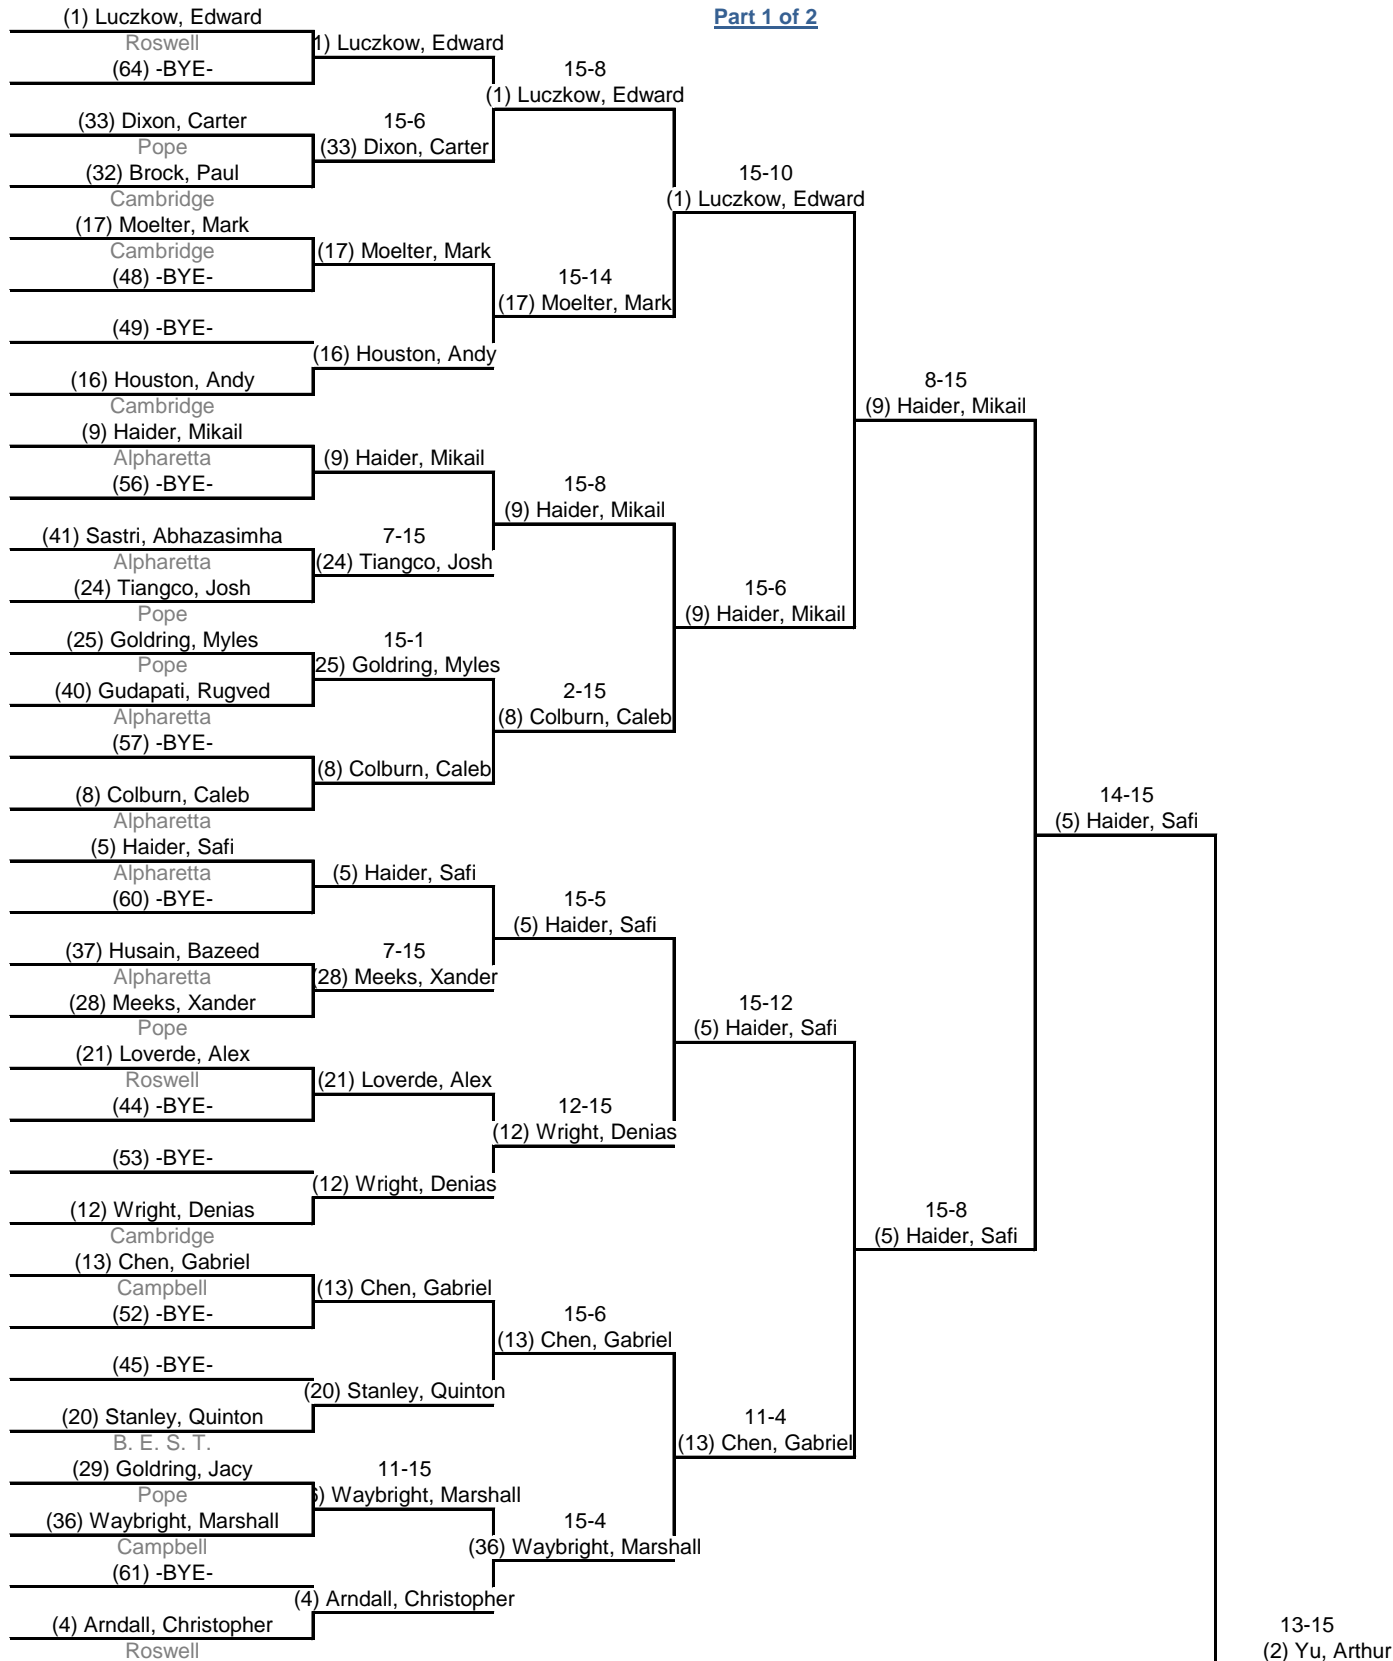

Georgia High School Fencing League: Round 2

1 Oct 16 - Cambridge

Men's Epee

Round 1 Results

Place	Name	Club	V	V/M	TS	TR	Ind	Status
1	Luczkow, Edward	Roswell	6	1.00	30	9	+21	Advance
2	Yu, Arthur	Alpharetta	5	1.00	25	5	+20	Advance
3	Mazzoni, Roman	Pope	6	1.00	30	12	+18	Advance
4	Arndall, Christopher	Roswell	5	1.00	25	8	+17	Advance
5	Haider, Safi	Alpharetta	5	1.00	25	11	+14	Advance
6	Wang, Derek	Alpharetta	6	1.00	30	17	+13	Advance
7	Allison, Zachary	Pope	5	0.83	25	12	+13	Advance
8	Colburn, Caleb	Alpharetta	5	0.83	27	16	+11	Advance
9	Haider, Mikail	Alpharetta	4	0.80	24	9	+15	Advance
10	Bynum, Darius	Roswell	4	0.80	24	12	+12	Advance
11	Holliger, Edward	Cambridge	4	0.80	22	10	+12	Advance
12	Wright, Denias	Cambridge	4	0.80	23	12	+11	Advance
13	Chen, Gabriel	Campbell	4	0.67	27	16	+11	Advance
14	Lea, Russell	Alpharetta	4	0.67	25	17	+8	Advance
15	Pardo, Michael	Cambridge	4	0.67	26	21	+5	Advance
16	Houston, Andy	Cambridge	4	0.67	23	18	+5	Advance
17	Moelter, Mark	Cambridge	4	0.67	25	22	+3	Advance
18	Grover, Harris	B. E. S. T.	4	0.67	21	20	+1	Advance
19	Ledbetter, Nathan	Pope	3	0.60	21	12	+9	Advance
20	Stanley, Quinton	B. E. S. T.	3	0.60	19	15	+4	Advance
21	Loverde, Alex	Roswell	3	0.60	23	20	+3	Advance
22	Torrance, Joshua	B. E. S. T.	3	0.60	21	21	0	Advance
23	Veller, Denis	Pope	3	0.60	18	19	-1	Advance
24	Tiangco, Josh	Pope	3	0.50	27	23	+4	Advance
25	Goldring, Myles	Pope	3	0.50	23	19	+4	Advance
26	Brunk, Jeffrey	Cambridge	3	0.50	23	22	+1	Advance
27	Parcelewicz, Jay	Roswell	3	0.50	20	19	+1	Advance
28	Meeks, Xander	Pope	3	0.50	20	20	0	Advance
29	Goldring, Jacy	Pope	3	0.50	23	25	-2	Advance
30	Ng, Joshua	Alpharetta	2	0.40	18	18	0	Advance
31	Yawn, Joshua	Pope	2	0.40	16	17	-1	Advance
32	Brock, Paul	Cambridge	2	0.40	16	19	-3	Advance
33	Dixon, Carter	Pope	2	0.40	14	18	-4	Advance
34	Loubser, Dillon	Pope	2	0.40	18	23	-5	Advance
35	Williams, Kenyatta	B. E. S. T.	2	0.40	15	21	-6	Advance
36	Waybright, Marshall	Campbell	2	0.33	22	25	-3	Advance
37	Husain, Bazeed	Alpharetta	2	0.33	21	24	-3	Advance
38	McVay, Alan	Alpharetta	2	0.33	19	26	-7	Advance
39	Harris, GS III	B. E. S. T.	2	0.33	20	28	-8	Advance
40	Gudapati, Rugved	Alpharetta	1	0.20	10	21	-11	Advance
41	Sastri, Abhazasimha	Alpharetta	1	0.20	10	22	-12	Advance
42	Montalvo, Joey	Pope	1	0.17	20	28	-8	Advance
43	Jones, Jordan	B. E. S. T.	1	0.17	16	28	-12	Eliminated
44 T	Chang, Min	Alpharetta	1	0.17	14	26	-12	Eliminated
44 T	Crawford, Michael	Campbell	1	0.17	14	26	-12	Eliminated
46	Freeman, Anthony	B. E. S. T.	1	0.17	15	29	-14	Eliminated
47	Kannan, Rohith	Alpharetta	1	0.17	11	26	-15	Eliminated
48	Chung, Brandon	Cambridge	0	0.00	13	25	-12	Eliminated
49	Filos, Luke	Alpharetta	0	0.00	6	25	-19	Eliminated
50	Tilaka, Michael	Alpharetta	0	0.00	5	25	-20	Eliminated
51	Yang, Brandon	Roswell	0	0.00	7	30	-23	Eliminated
52	Csenar, Dan	Pope	0	0.00	2	25	-23	Eliminated

Round 2: Direct Elimination

11:14 AM - 2:55 PM

Table of 64
Ended 12:12 PM

Table of 32
Ended 1:03 PM

Table of 16
Ended 1:38 PM

Table of 8
Ended 2:00 PM

Semi-finals
Ended 2:29 PM

Final
Ended 2:53 PM

Part 1 of 2