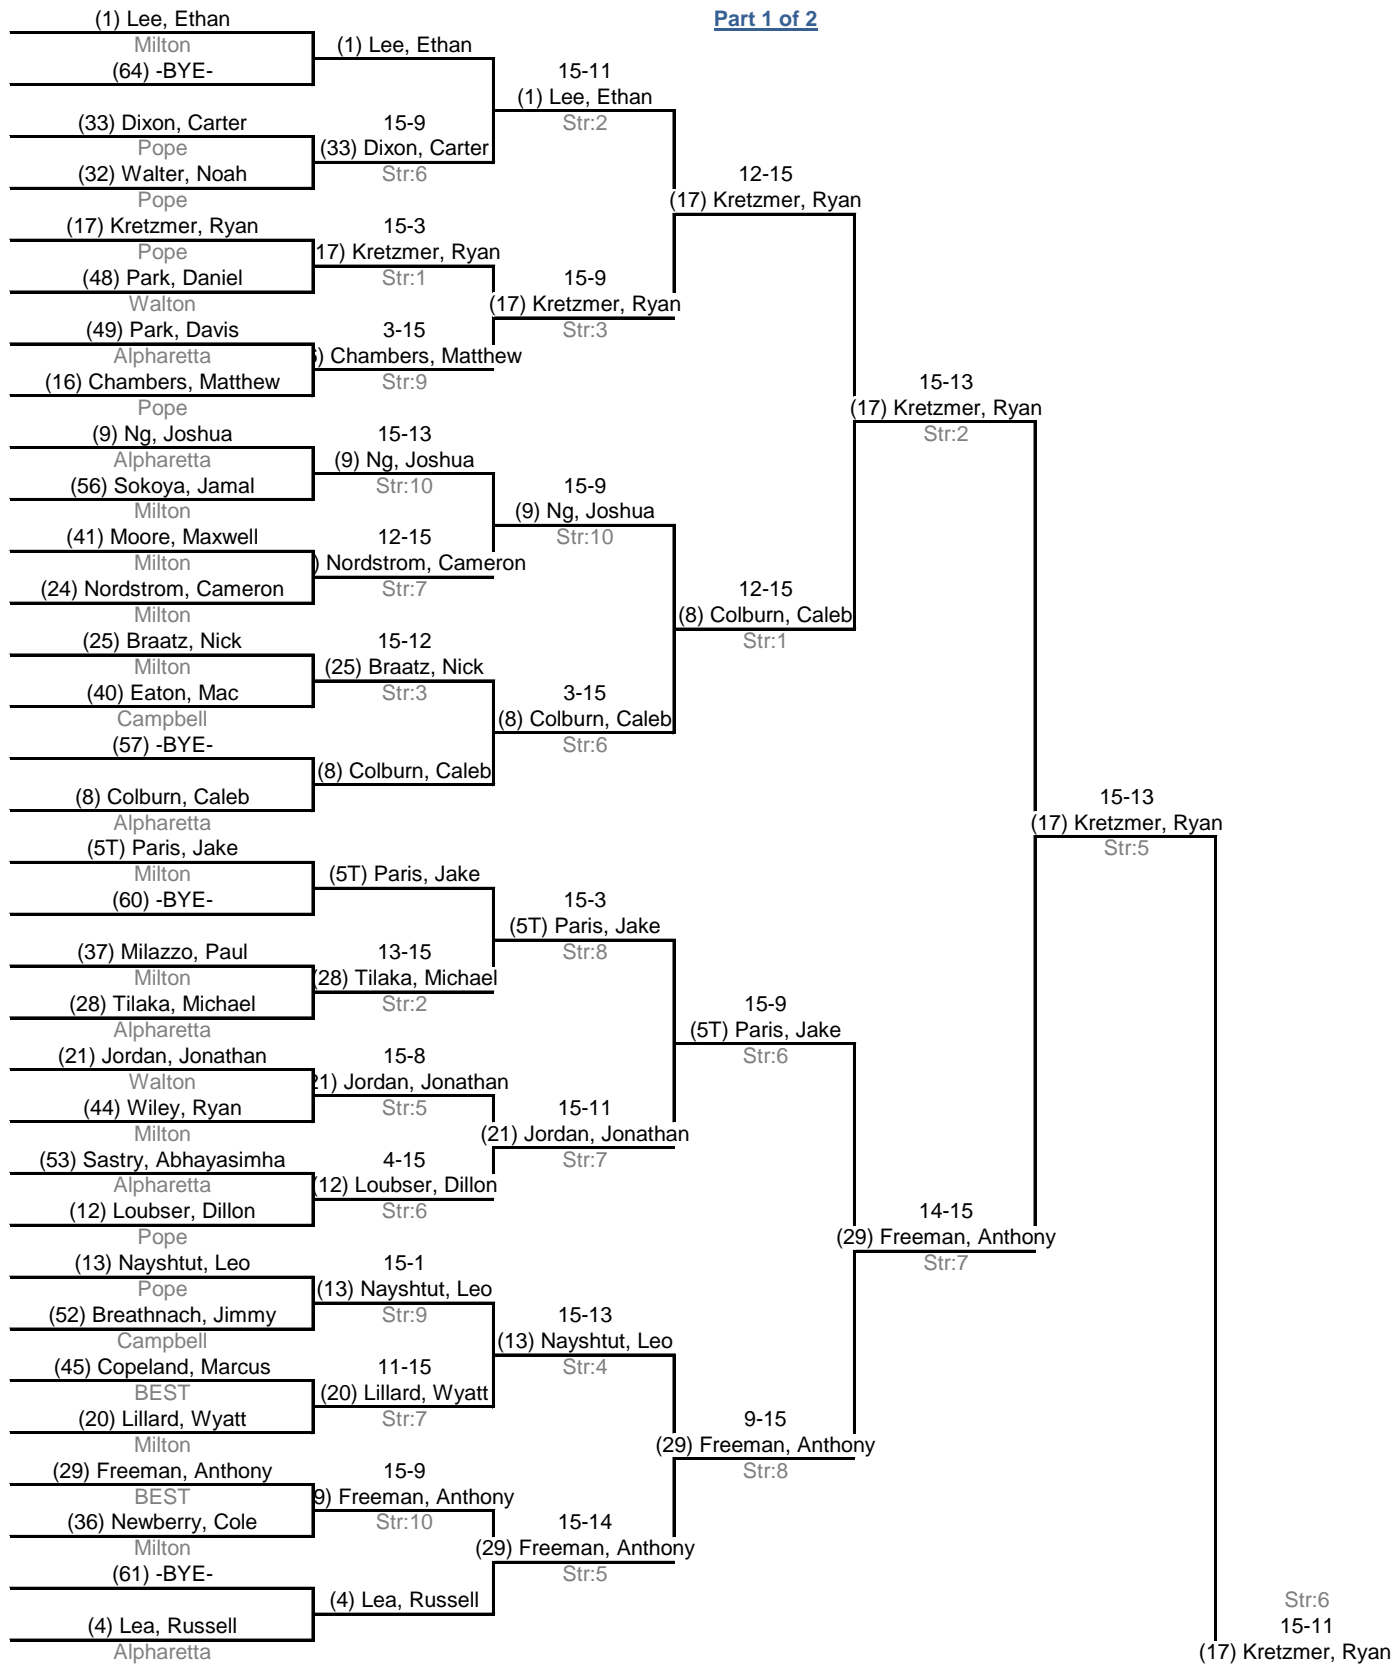

Georgia High School Fencing League: Round 1

9 Sep 17 - Alpharetta

Men's Épée

Round 1: Pool Results

Place	Name	School	V	V/M	TS	TR	Ind	Status
61	Knighten, Cordell	Milton	1	0.17	11	29	-18	Eliminated
62	Gudapati, Rugved	Alpharetta	1	0.17	7	26	-19	Eliminated
63	St. Louis, Alex	Pope	0	0.00	19	28	-9	Eliminated
64	Russomanno, Robert	Pope	0	0.00	11	27	-16	Eliminated
65	Levy, Samuel	Campbell	0	0.00	12	30	-18	Eliminated
66	Plimpton, Nathaniel	Alpharetta	0	0.00	11	30	-19	Eliminated
67 T	Hill, Blake	Pope	0	0.00	8	30	-22	Eliminated
67 T	Prillaman, Andrew	Pope	0	0.00	8	30	-22	Eliminated
69	Papoulias, Toby	Alpharetta	0	0.00	6	30	-24	Eliminated
70	Hein, Kieran	Campbell	0	0.00	2	30	-28	Eliminated

Direct Elimination

11:30 AM - 4:22 PM

Table of 64 Ended 1:01 PM   **Table of 32** Ended 2:03 PM   **Table of 16** Ended 2:29 PM   **Table of 8** Ended 3:01 PM   **Semi-finals** Ended 3:34 PM   **Final** Ended 4:08 PM

Part 1 of 2