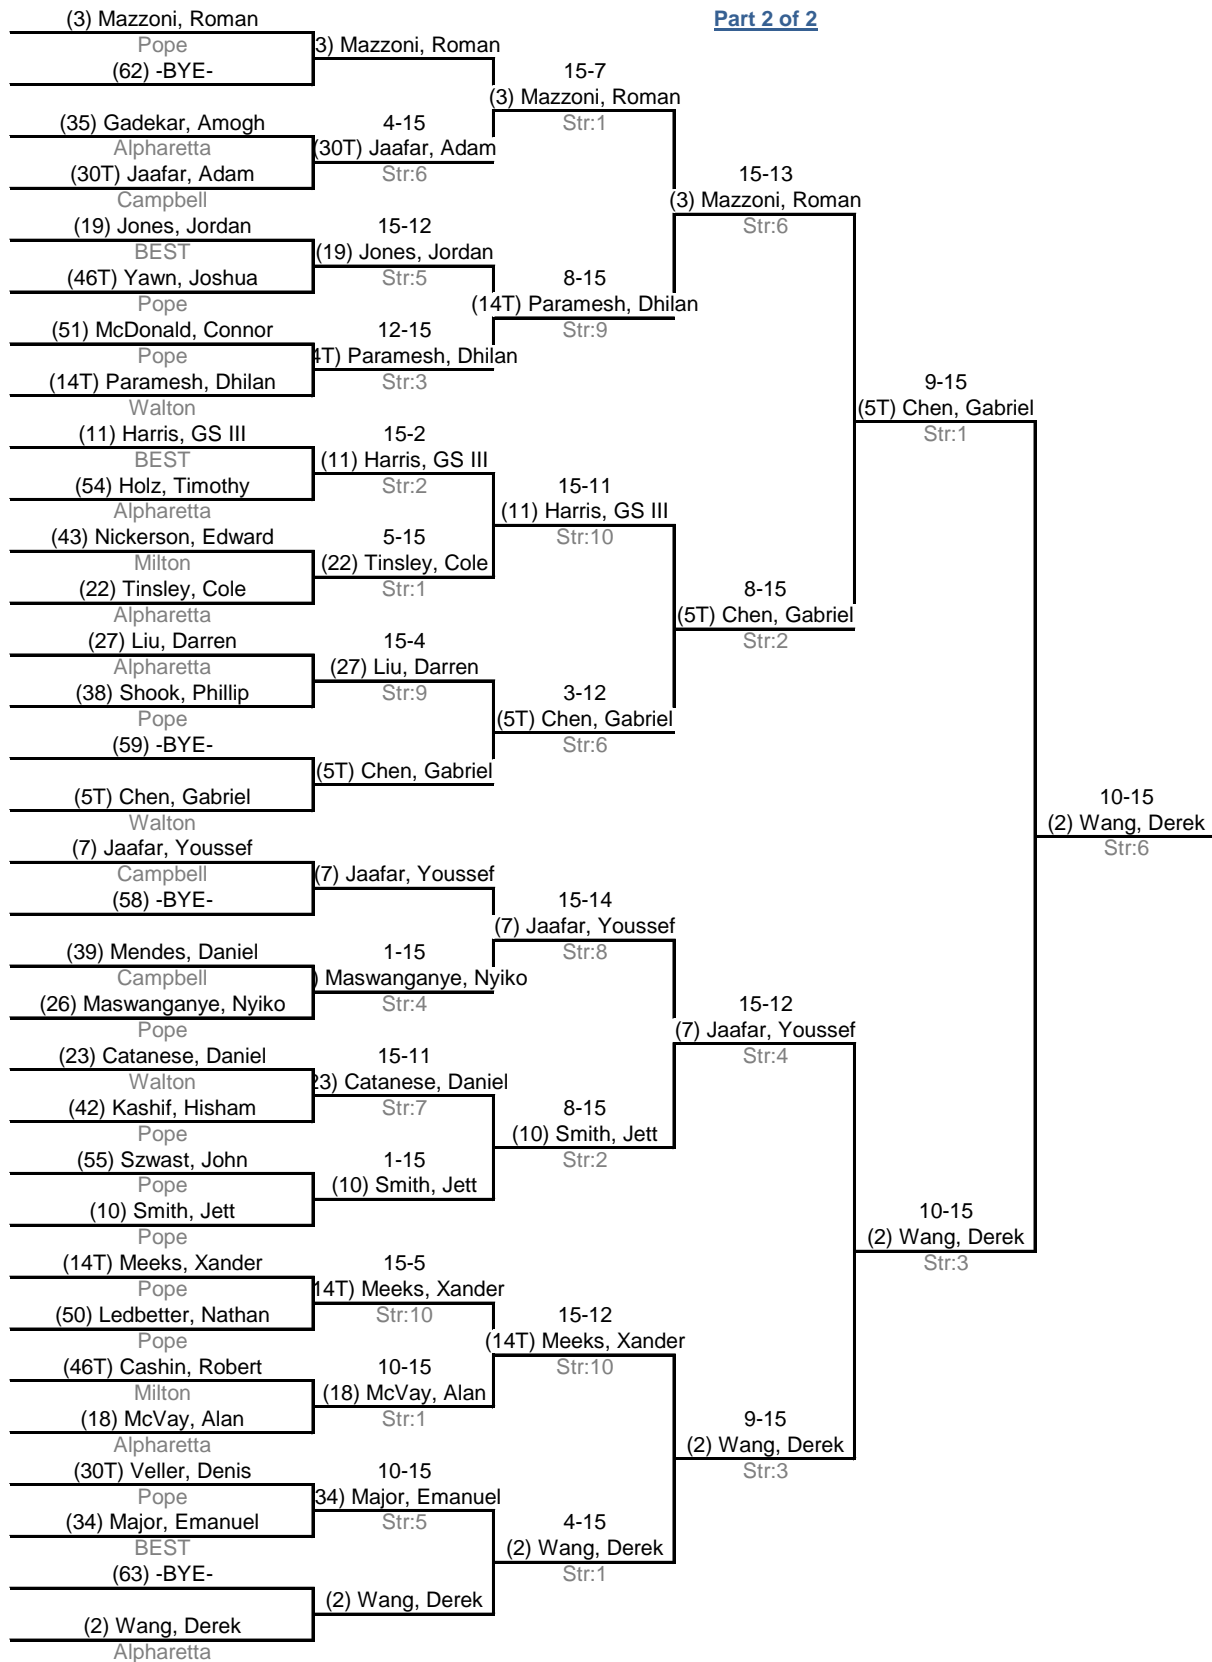

Ended 2:29 PM

Table of 8

Ended 3:01 PM

Semi-finals

Ended 3:34 PM

Final

Ended 4:08 PM

Part 2 of 2