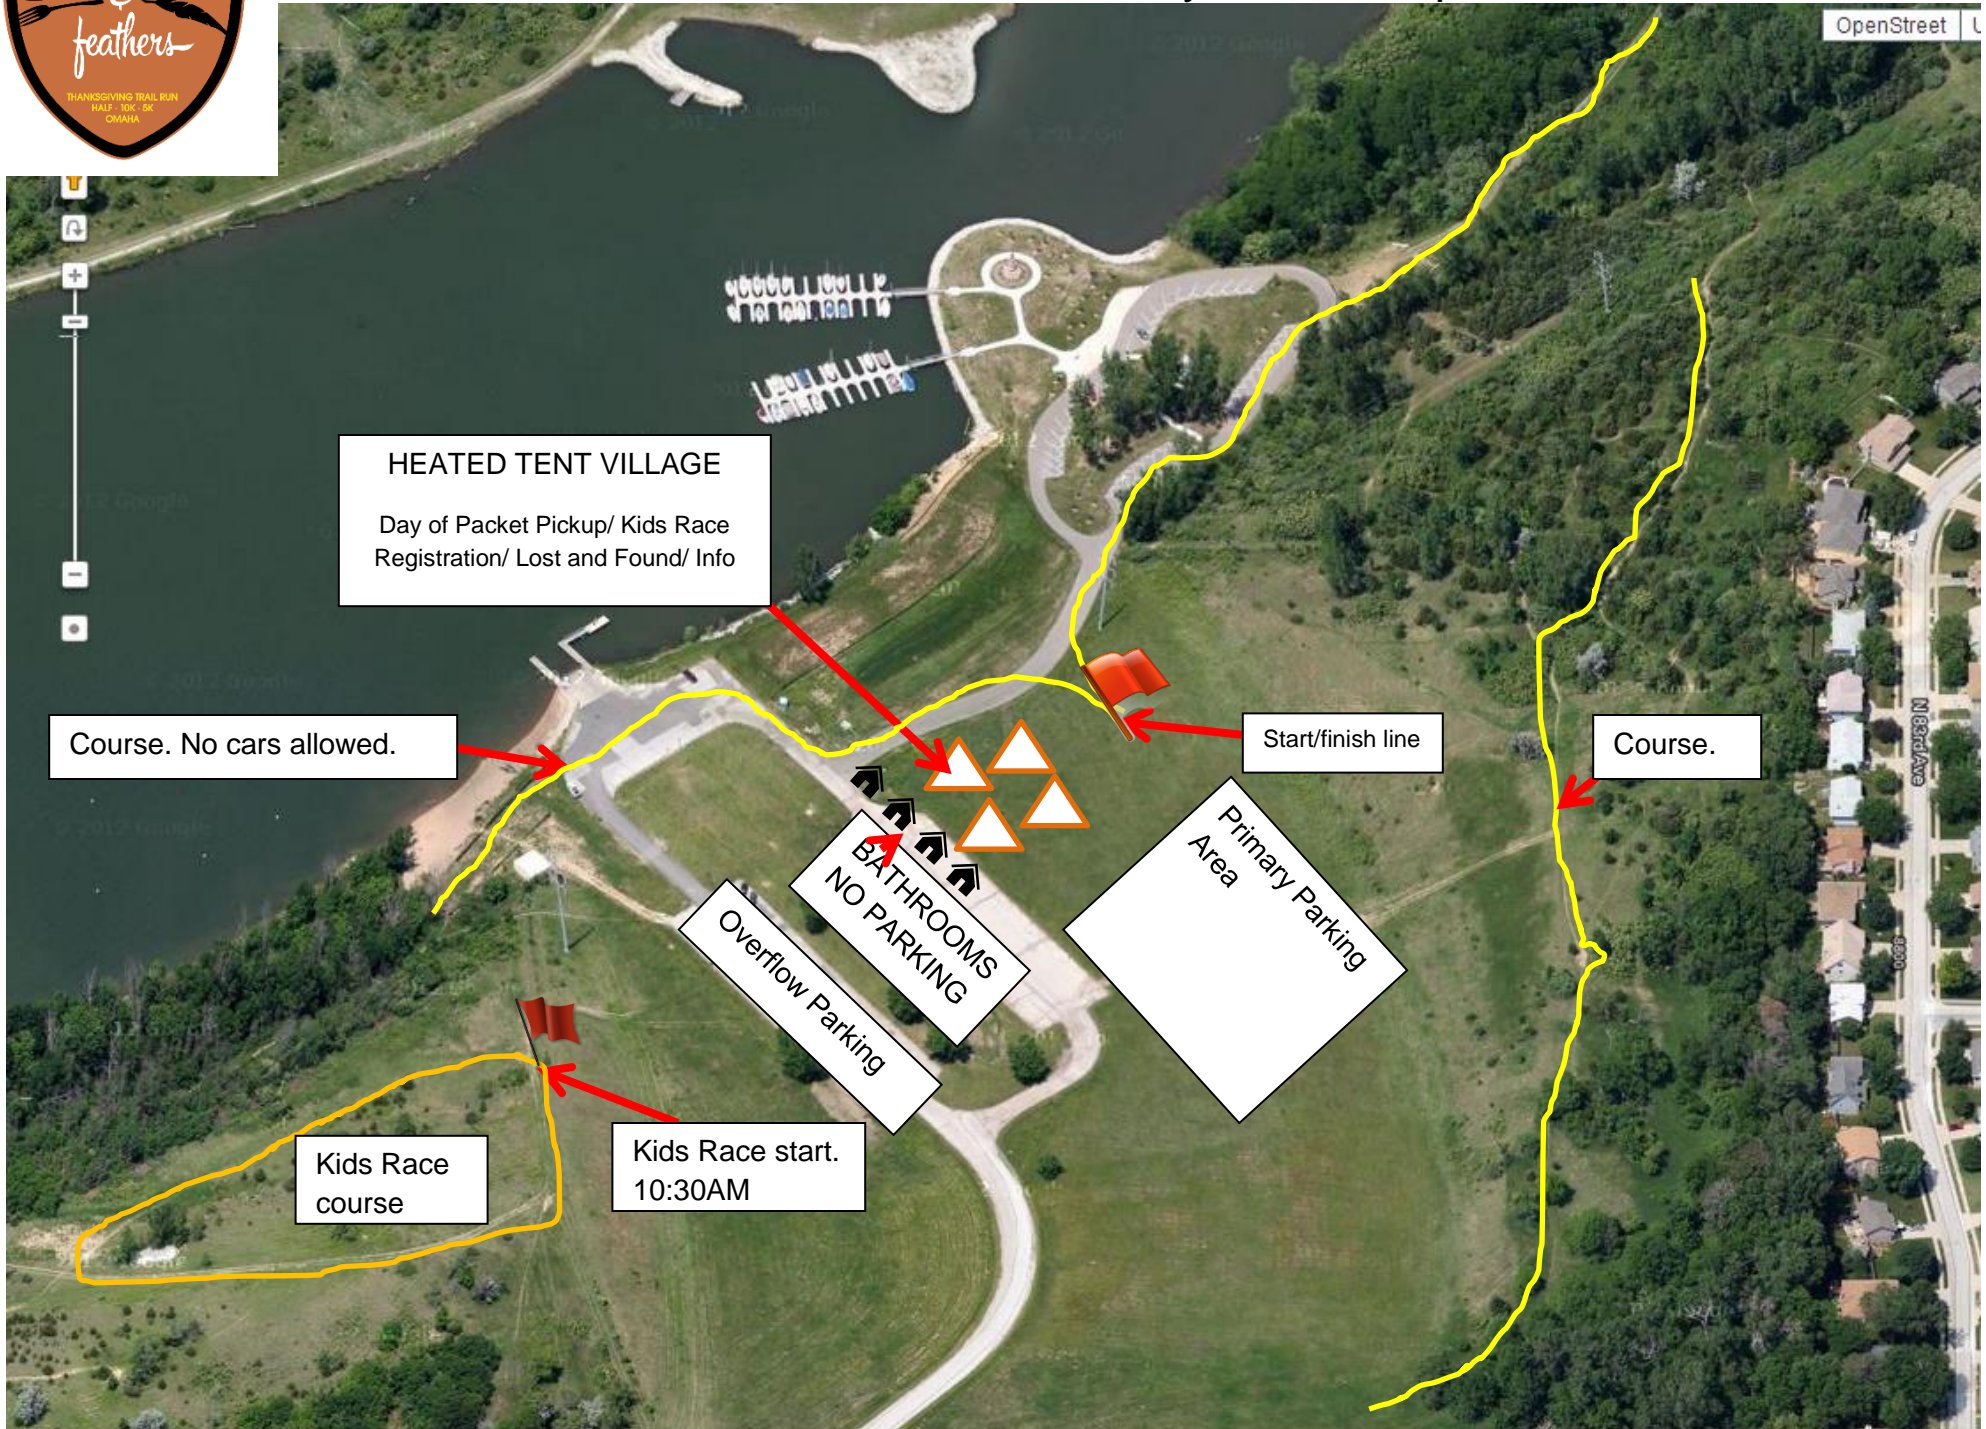

The Feast and Feathers really official map

HEATED TENT VILLAGE
Day of Packet Pickup/ Kids Race
Registration/ Lost and Found/ Info

Course. No cars allowed.

Start/finish line

Course.

Overflow Parking

BATHROOMS
NO PARKING

Primary Parking
Area

Kids Race
course

Kids Race start.
10:30AM