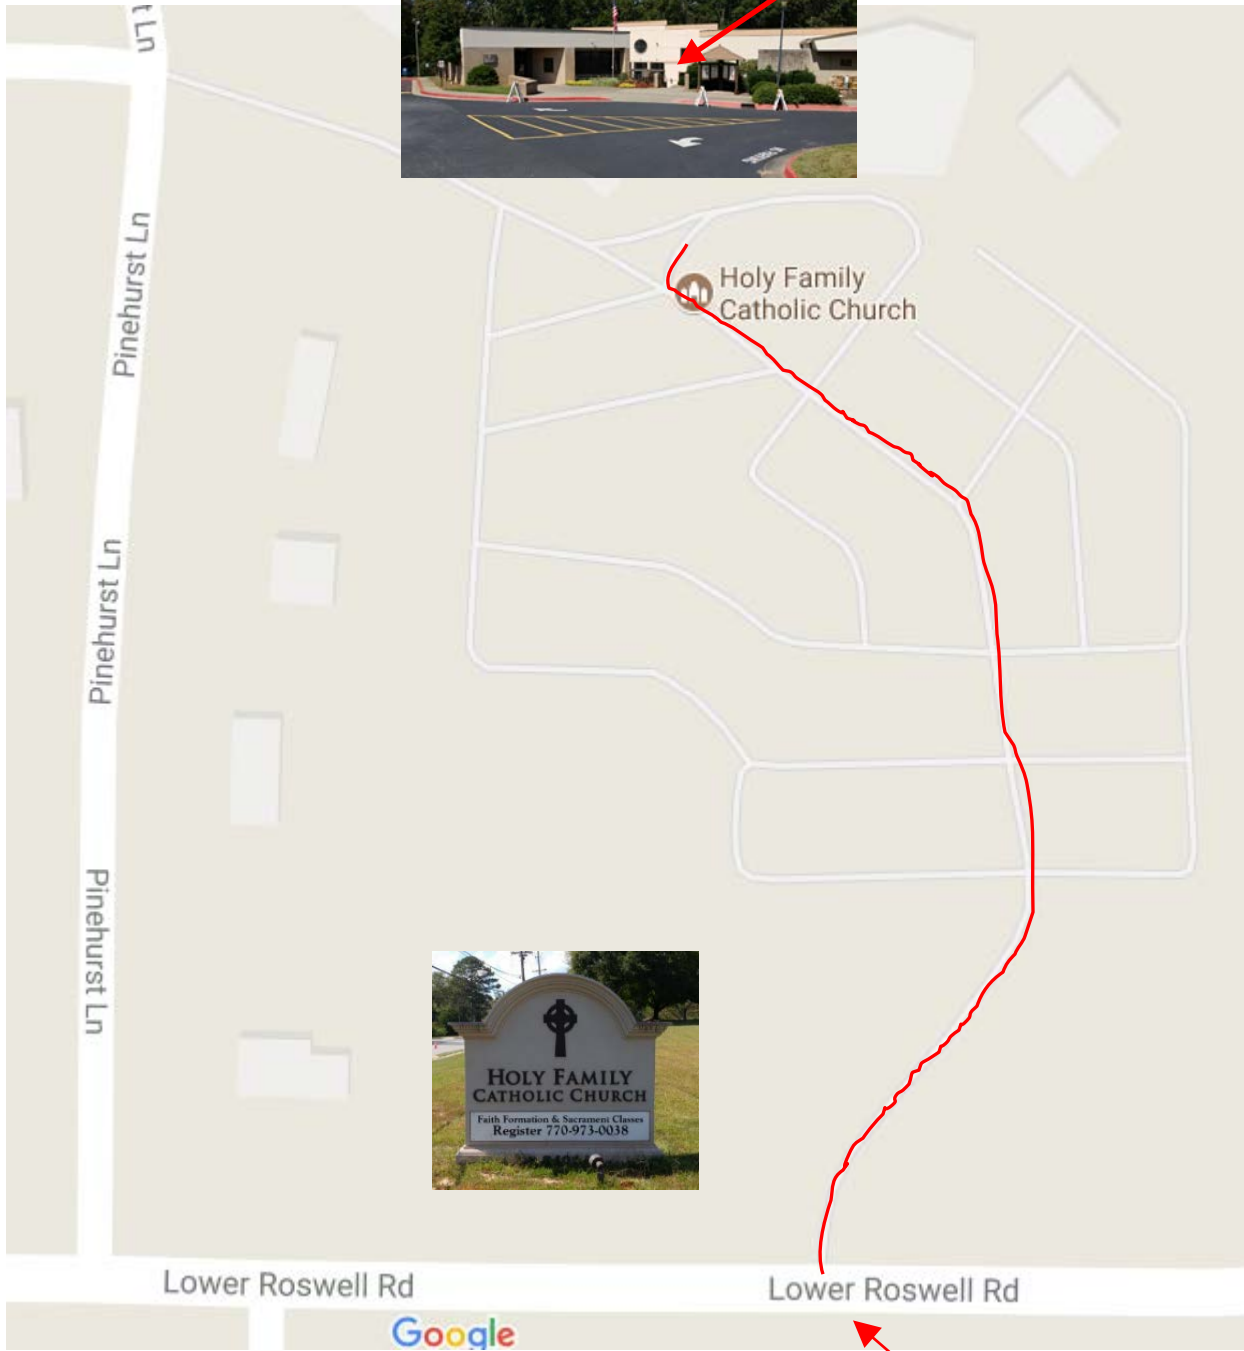

Holy Family Catholic Church, 3401 Lower Roswell Rd., Marietta, Ga 30068

Outside Stairs to Parish Center (Pre-School Entrance Sign by Flag Pole)

Driveway. Sign is after Driveway if coming from Johnson Ferry Road.