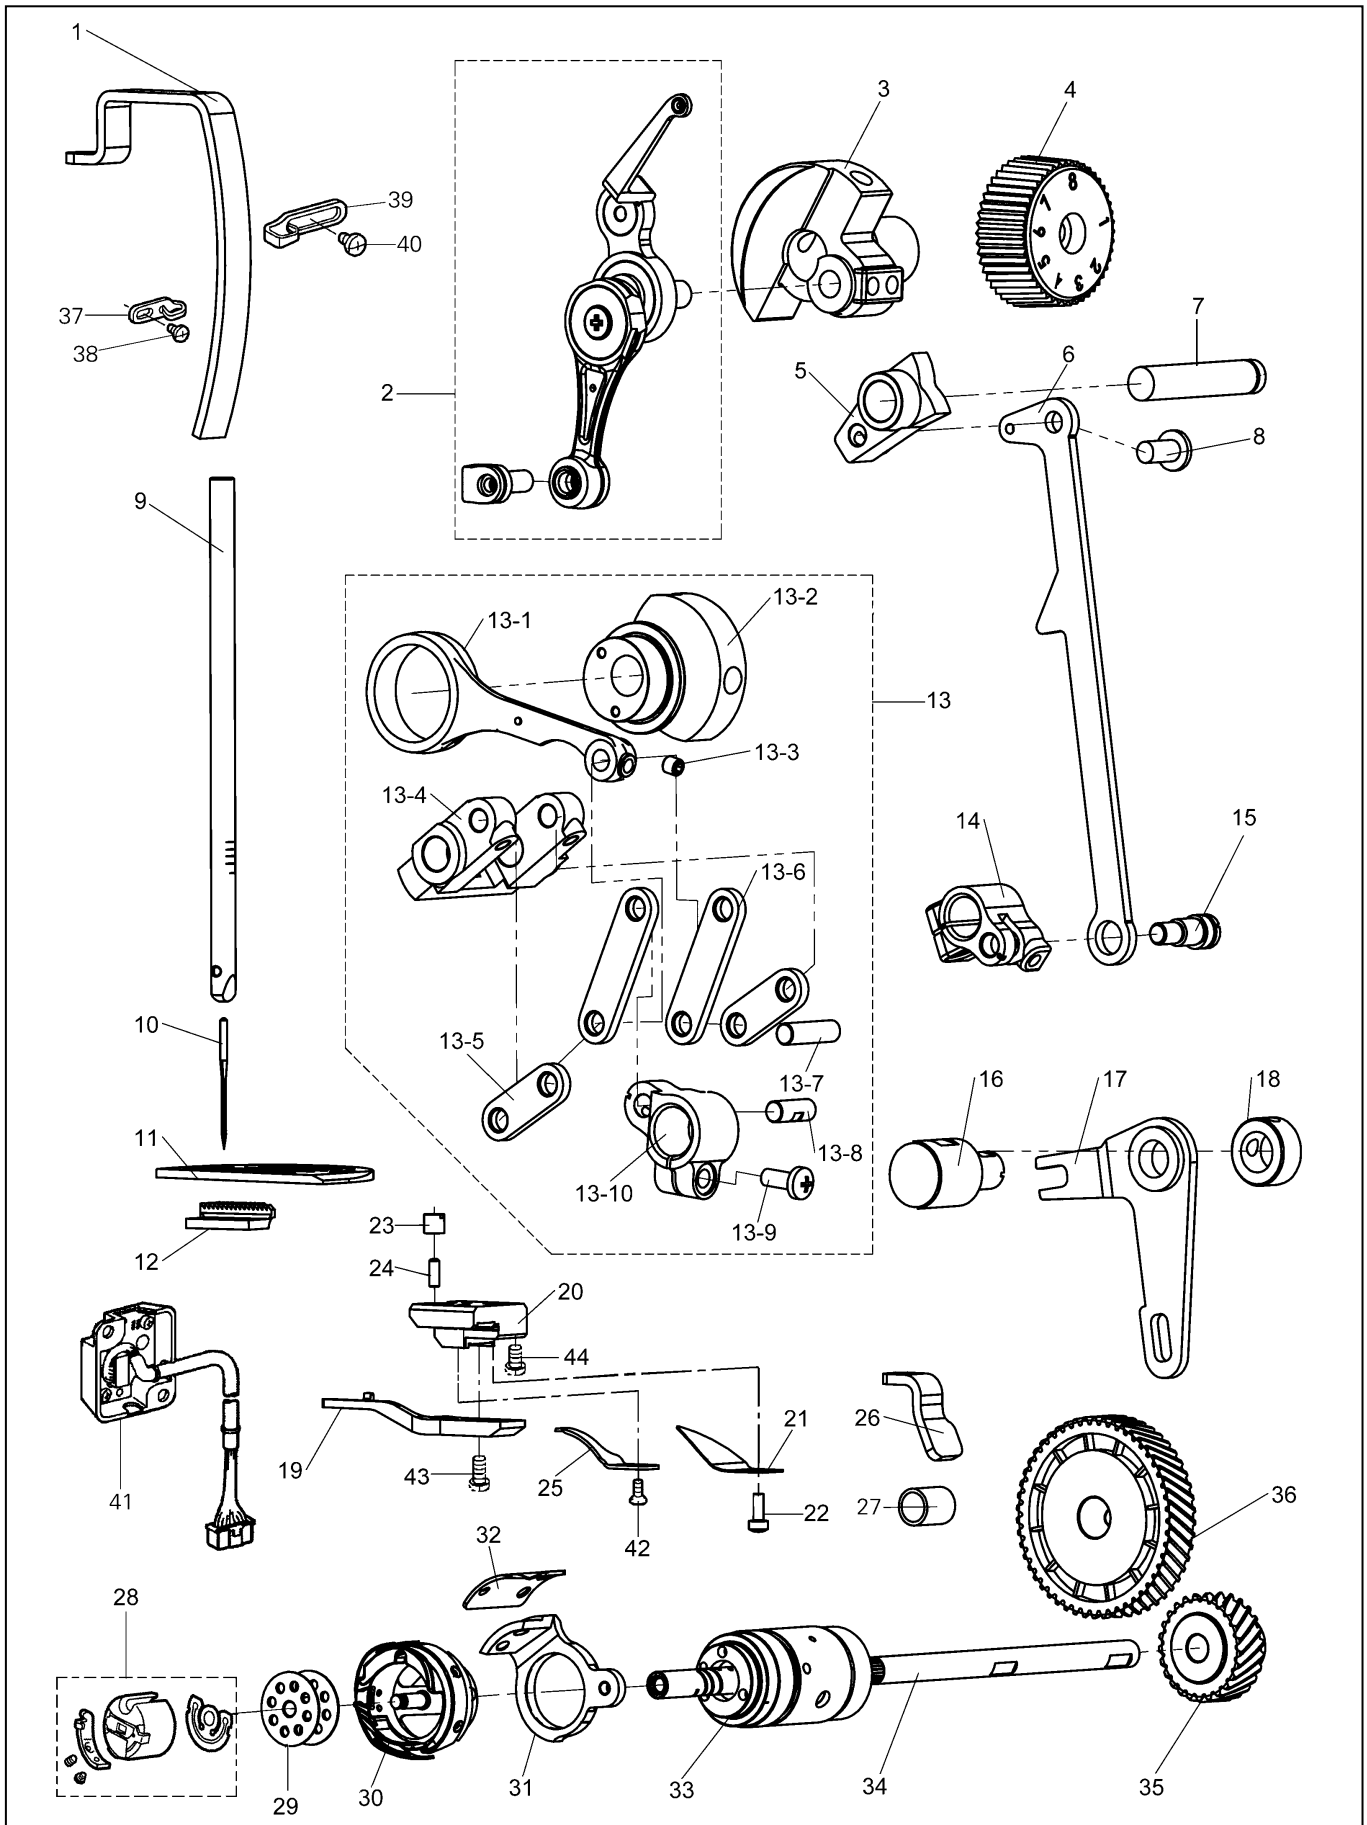

6760 SERIES LARGE HOOK SPECIAL PARTS

6730 SERIES LARGE HOOK (8mm NEEDLE PITCH) SPECIAL PARTS

6760 SERIES LARGE HOOK SPECIAL PARTS

6730 SERIES LARGE HOOK (8mmNEEDLE PITCH) SPECIAL PARTS

No.	Ref.No.	Description	Qt	Note
1	230G20001	Thread take - up lever cover	1	
2	230G21000	Thread take - up lever assy	1	6730 Large hook
	217X21000	Thread take - up lever assy	1	6760 Large hook
3	217100013	Needle bar crank	1	
4	230G40004	Needle pitch knob	1	6730 Large hook (8 Needle pitch)
5	230G40002	Feed regulator	1	6730 Large hook (8 Needle pitch)
6	230G40008	F - regulator connecting rod	1	6730 Large hook (8 Needle pitch)
7	BXF3475009	Feed regulator shaft	1	
8	217100043	Connect pin	1	
9	BXF9973009	Needle bar	1	
10	S150901003	Needle DPX5 22#	1	
11	230G20003	Needle plate	1	6730 Large hook
12	022610003	Feed dog	1	6730 Large hook
13		Feed regulator unit	1	
13-1	230G40009	Level feed connecting rod	1	6730 Large hook (8 Needle pitch)
13-2	230G40001	Eccentric wheel	1	6730 Large hook (8 Needle pitch)
13-3	B098500574	Screw M5x5	2	
13-4	230G40003	Feed regulator	1	6730 Large hook (8 Needle pitch)
13-5	230G40006	Level feed link	2	6730 Large hook (8 Needle pitch)
13-6	230G40005	Feed rocker arm link	2	6730 Large hook (8 Needle pitch)
13-7	BXF9886009	Link shaft	1	
13-8	BX58105009	F - rocker arm stud	1	
13-9	B048509694	Screw M5x14	1	
13-10	BXF9885009	Feed rock arm	1	
14	230G40007	Feed regulator shaft arm	1	6730 Large hook (8 Needle pitch)
15	BXF8259009	Eccentric pin	1	
16	BXF8266009	Solenoid lever shaft	1	
17	230G50001	Solenoid lever	1	6730 Large hook (8 Needle pitch)
18	217100006	Set collar	1	
19	078400003	Hook stopper	1	6730 Large hook
	217X00003	Hook stopper	1	6760 Large hook
20	230G72001	Fixed knife seat	1	6730 Large hook
	217X00002	Fixed knife seat	1	6760 Large hook
21	120720001	Lower thread finger	1	
22	022130006	Screw SM3.57x40x5	1	
23	036750006	Nut	1	
24	036750005	Screw	1	
25	230G72002	Fixed knife	1	6730 Large hook
	217X00005	Fixed knife	1	6760 Large hook
26	230G74001	Thread trimmer stopper base	1	
27	230G73001	Collar	1	
28	12042	Bobbin case assy	1	
29	078400005	Bobbin	1	
30	12041	Rotary hook	1	
31	230G71001	Holder M - knife	1	
32	120710002	Movable knife	1	6730 Large hook
	217X00004	Movable knife	1	6760 Large hook
33	230G30003	Pump bush	1	
34	230G30004	Rotary hook shaft	1	
35	230G30002	Rotary hook shaft gear	1	
36	230G30001	Gear	1	
37	078130001	Face plate thread guide	1	
38	B040750494	Screw M3.5x6	1	
39	230G20002	Arm thread guide	1	
40	B040500494	Screw M5x6	1	
41	230GA0001	Detector unit (YI - D - 17A)	1	6730B - BD3 (Cramping + integrated mercury sew, safety switches)
	230GA0002	Detector unit (YI - D - 17D)	1	6730B - BD3 (Cramping + touch back tack switch + mechanical safety switches)
	230G20000	Detector unit (YI - D - 17)	1	6730BD3 (Sweep line + switch + touch back tack mechanical safety switches)
	217X00001	Detector unit (YI - D - 16)	1	6760BD3 (Sweep line + switch + touch back tack mechanical safety switches)
	217Y00001	Detector unit (YI - D - 16A)	1	6760BD3 - J (Cramping + touch back tack switch + mechanical safety switches)
42	036750004	Fastening screw	1	
43	022400015	Screw	1	
44	022200019	Screw 11/64x40x8	1	