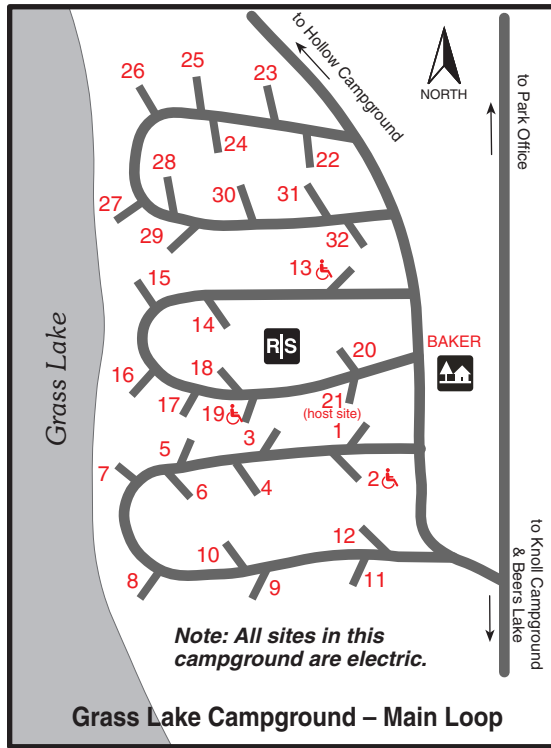

# Maplewood State Park Campgrounds

See the main park map for the locations of any additional camping or lodging sites.

	Parking
	Restroom/Showers
	Camper Cabin
	Primitive Toilet
	Drinking Water
	Accessible