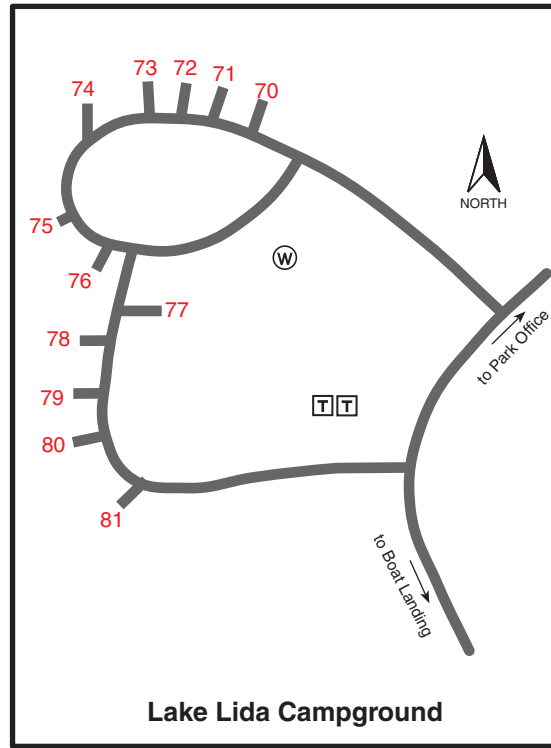

# Maplewood State Park Campgrounds

See the main park map for the locations of any additional camping or lodging sites.

	Parking
	Restroom/Showers
	Camper Cabin
	Primitive Toilet
	Drinking Water
	Accessible