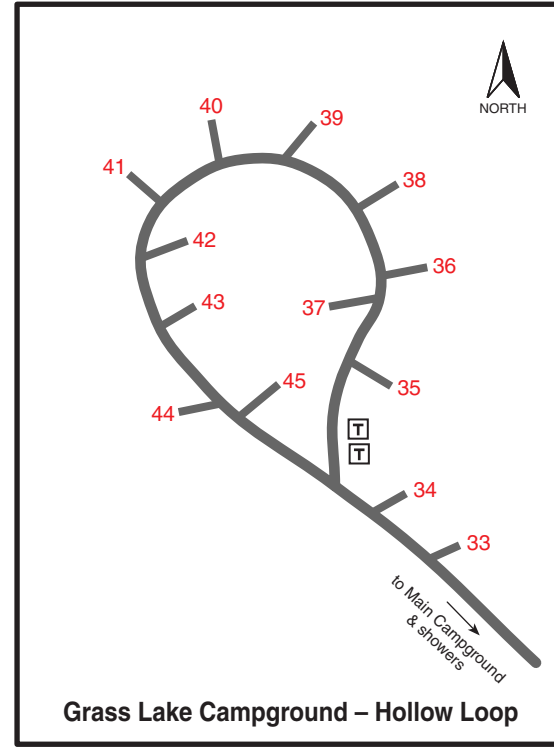

# Maplewood State Park Campgrounds

See the main park map for the locations of any additional camping or lodging sites.

	Parking
	Restroom/Showers
	Camper Cabin
	Primitive Toilet
	Drinking Water
	Accessible