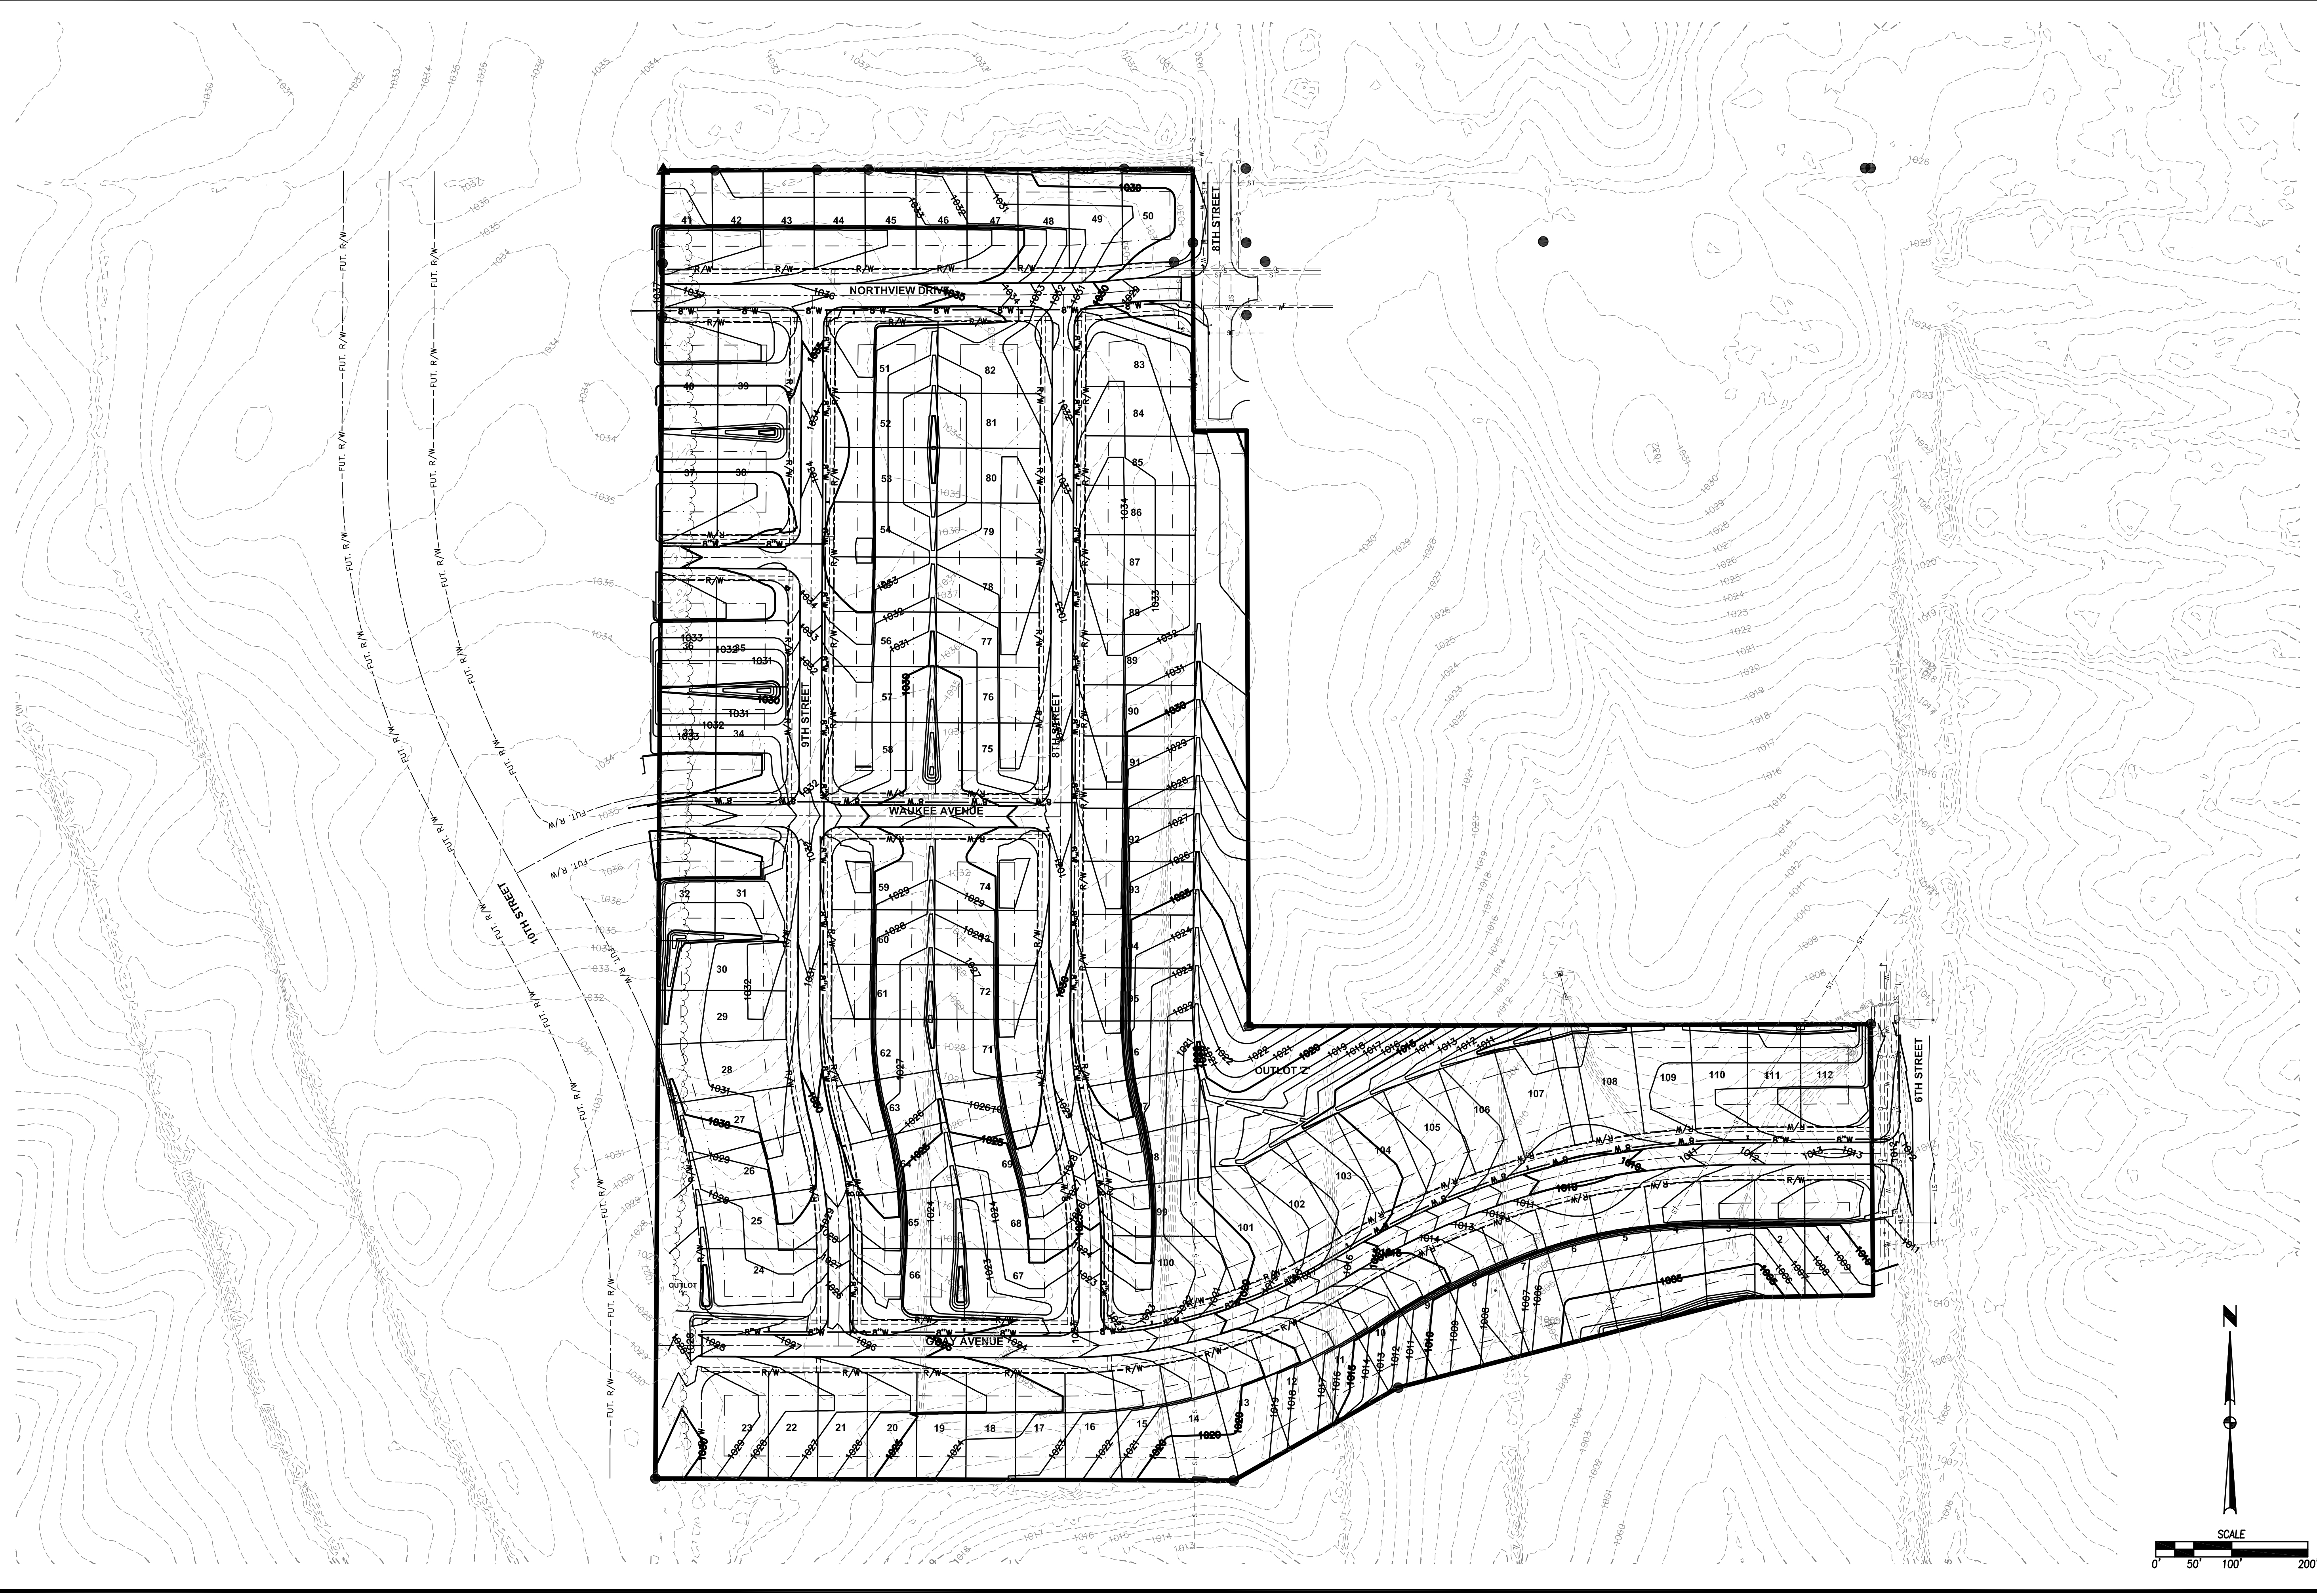

CLAYTON PROPERTY

GRADING EXHIBIT

WAUKEE, IOWA

3405 S.E. CROSSROADS DRIVE, SUITE G
GRIMES, IOWA 50111
PHONE: (515) 369-4400 FAX: (515) 369-4410
ENGINEER: EKO

REVISIONS

DATE

NO.	DATE	DESCRIPTION