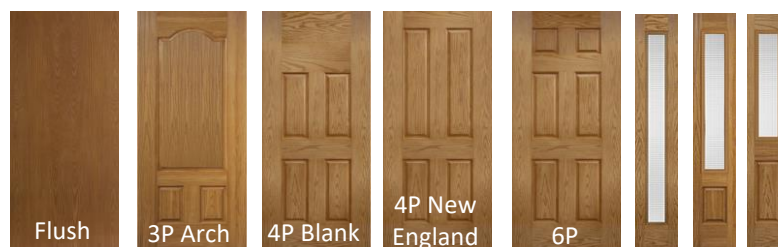

## ANNOUNCEMENT

We will be discontinuing the Barrington 2P  $\frac{3}{4}$  Oval, 2P  $\frac{3}{4}$  Lite, 3P Camber with  $\frac{1}{2}$  Lite, and Craftsman as outlined below:

- 2P  $\frac{3}{4}$  Oval: 3/0 x 6/8, 3/0 x 8/0, 3/6 x 8/0 in both oak and mahogany textures
- 2P  $\frac{3}{4}$  Lite: 3/0 x 6/8, 3/0 x 8/0, 3/6 x 8/0 in both oak and mahogany textures
- Traditional Full lite sidelite: 1'0", 1'2" x 6/8 and 1'0", 1'2" x 8/0 in both oak and mahogany textures
- $\frac{3}{4}$  lite sidelite: 1'0", 1'2" x 6/8 and 1'0", 1'2" x 8/0 in both oak and mahogany textures
- 3P Camber  $\frac{1}{2}$  lite: 3/0 x 6/8, 3/0 x 8/0, 3/6 x 8/0 in oak texture
- Craftsman: 3/0 x 6/8 in both oak and mahogany textures
- Craftsman sidelite: 1'0", 1'2" x 6/8 in both oak and mahogany textures

# ANNOUNCEMENT

We will be discontinuing the entire Oakcraft collection:

- Flush: 2/0, 2/6, 2/8, 2/10 and 3/0 x 6/8, 2/0, 2/6, 2/8, 2/10 and 3/0 x 7/0, 2/0, 2/6, 2/8, 2/10 and 3/0 x 8/0 in oak texture
- 3P Arch: 2/8, 2/10 and 3/0 x 6/8 in oak texture
- 4P Blank Top: 2/8, 2/10 and 3/0 x 6/8 in oak texture
- 4P New England: 2/6, 2/8, 2/10 and 3/0 x 6/8 in oak texture
- 6P: 2/6, 2/8, 2/10 and 3/0 x 6/8 and 2/6, 2/8, 2/10 and 3/0 x 8/0 in oak texture
- Full lite sidelite: 10", 1'0", 1'2" x 6/8, 10", 1'0", 1'2" x 7/0, 10", 1'0", 1'2" x 8/0 in oak texture
- ¾ lite sidelite: 1'0", 1'2" x 6/8 in oak texture
- ½ lite sidelite: 1'0", 1'2" x 6/8, 1'0", 1'2" x 7/0, 1'0", 1'2" x 8/0 in oak texture