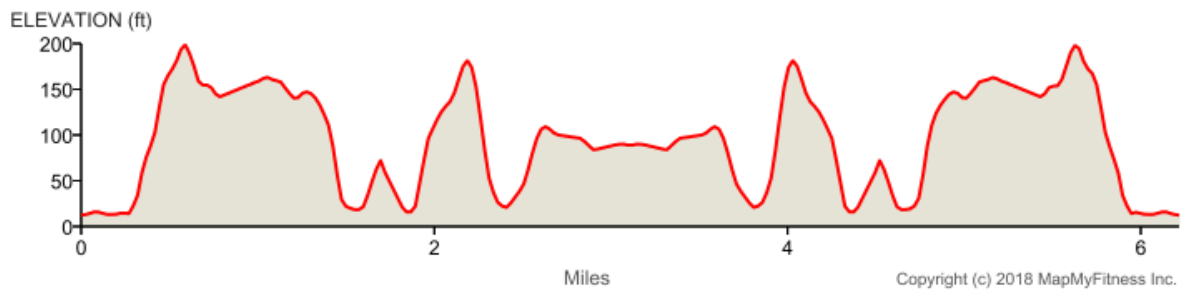

2018 10K

Distance: 6.22 mi
Elevation Gain: 732 ft
Elevation Max: 200 ft

Notes

0.00 mi Head west on Albacore Ln toward Guano Rock Ln

0.14 mi	Turn right onto Guano Rock Ln
0.19 mi	Head southwest on Guano Rock Ln toward Boat Basin Rd
0.19 mi	Turn right onto Boat Basin Rd
0.27 mi	Turn left onto Chicken Lp Rd/Coos Head Loop Continue to follow Coos Head Loop
0.77 mi	Turn left to stay on Coos Head Loop
0.99 mi	Turn right onto Coos Head Rd
1.41 mi	Slight left onto Bastendorf Beach Rd Destination will be on the left
1.54 mi	Head west on Bastendorf Beach Rd
2.18 mi	Head southwest on Bastendorf Beach Rd toward Cape Arago Hwy
2.37 mi	Turn right onto Cape Arago Hwy Destination will be on the right
2.69 mi	Head west on Cape Arago Hwy
2.83 mi	Head west on Cape Arago Hwy toward Lighthouse Way
3.11 mi	Head northeast on Cape Arago Hwy
3.39 mi	Head east on Cape Arago Hwy
3.53 mi	Head east on Cape Arago Hwy toward Byren Rd
3.85 mi	Turn left onto Bastendorf Beach Rd
4.04 mi	Head northeast on Bastendorf Beach Rd toward Coos Head Rd
4.67 mi	Head east on Bastendorf Beach Rd toward Coos Head Rd
4.81 mi	Slight right onto Coos Head Rd
5.22 mi	Turn left onto Coos Head Loop
5.44 mi	Turn right to stay on Coos Head Loop
5.95 mi	Turn right onto Boat Basin Rd
6.03 mi	Turn left onto Guano Rock Ln
6.03 mi	Head east on Guano Rock Ln
6.07 mi	Turn left toward Albacore Ln
6.13 mi	Continue onto Albacore Ln
6.22 mi	Destination