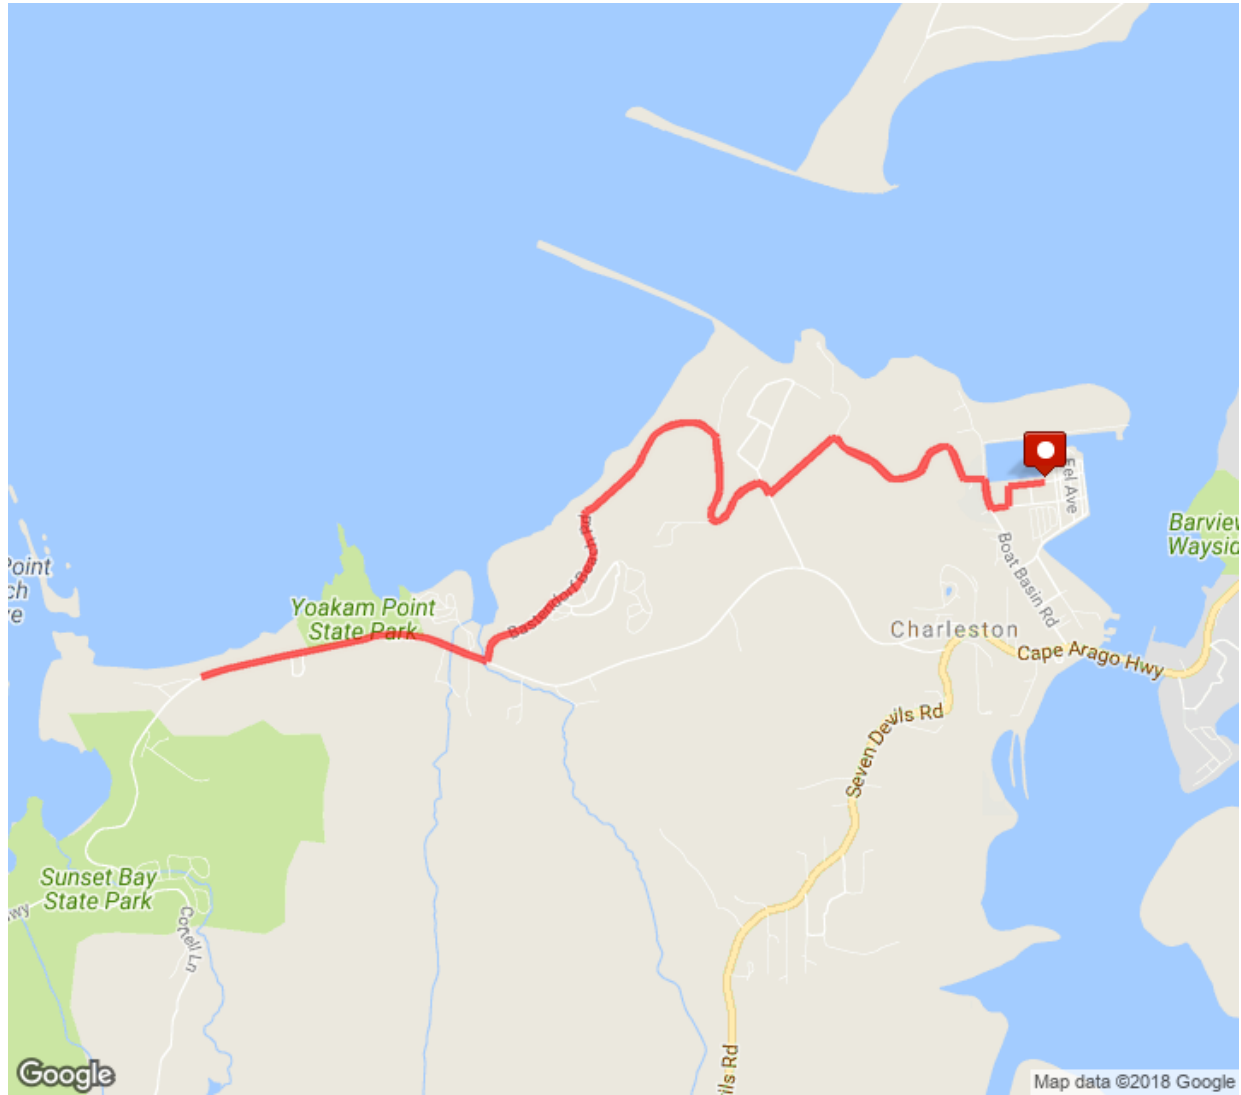

2018 10K

Distance: 6.22 mi
Elevation Gain: 732 ft
Elevation Max: 200 ft

Notes

0.00 mi Head west on Albacore Ln toward Guano Rock Ln

0.14 mi	Turn right onto Guano Rock Ln
0.19 mi	Head southwest on Guano Rock Ln toward Boat Basin Rd
0.19 mi	Turn right onto Boat Basin Rd
0.27 mi	Turn left onto Chicken Lp Rd/Coos Head Loop Continue to follow Coos Head Loop
0.77 mi	Turn left to stay on Coos Head Loop
0.99 mi	Turn right onto Coos Head Rd
1.41 mi	Slight left onto Bastendorf Beach Rd Destination will be on the left
1.54 mi	Head west on Bastendorf Beach Rd
2.18 mi	Head southwest on Bastendorf Beach Rd toward Cape Arago Hwy
2.37 mi	Turn right onto Cape Arago Hwy Destination will be on the right
2.69 mi	Head west on Cape Arago Hwy
2.83 mi	Head west on Cape Arago Hwy toward Lighthouse Way
3.11 mi	Head northeast on Cape Arago Hwy
3.39 mi	Head east on Cape Arago Hwy
3.53 mi	Head east on Cape Arago Hwy toward Byren Rd
3.85 mi	Turn left onto Bastendorf Beach Rd
4.04 mi	Head northeast on Bastendorf Beach Rd toward Coos Head Rd
4.67 mi	Head east on Bastendorf Beach Rd toward Coos Head Rd
4.81 mi	Slight right onto Coos Head Rd
5.22 mi	Turn left onto Coos Head Loop
5.44 mi	Turn right to stay on Coos Head Loop
5.95 mi	Turn right onto Boat Basin Rd
6.03 mi	Turn left onto Guano Rock Ln
6.03 mi	Head east on Guano Rock Ln
6.07 mi	Turn left toward Albacore Ln
6.13 mi	Continue onto Albacore Ln
6.22 mi	Destination