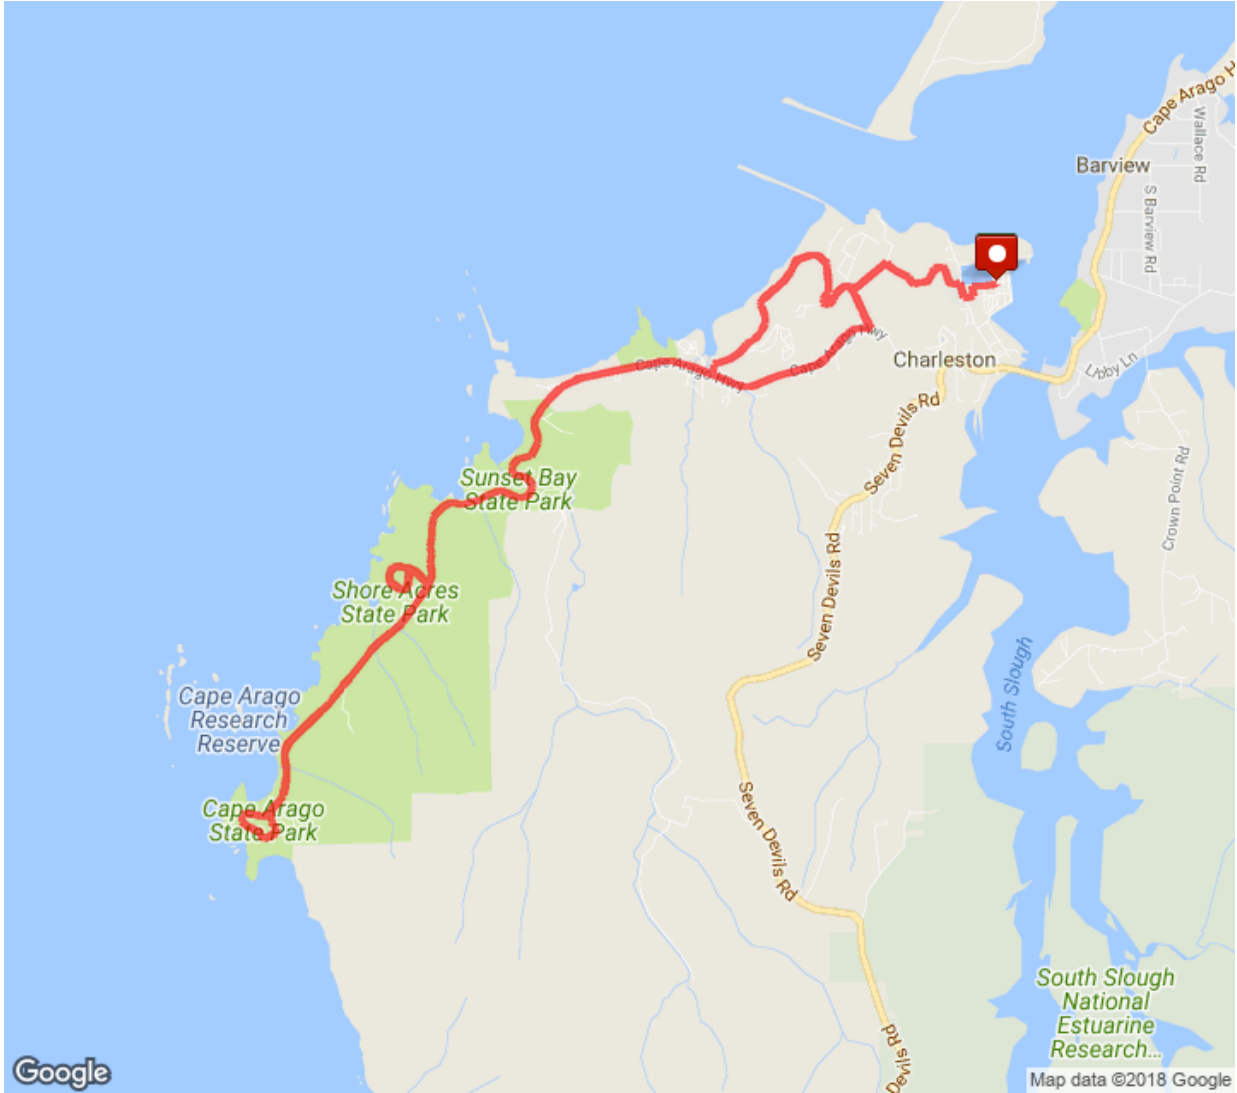

2018 Full

Distance: 26.2 mi

Elevation Gain: 2,929 ft

Elevation Max: 272 ft

Notes

0.00 mi Head west on Albacore Ln toward Guano Rock Ln

0.17 mi	Turn right onto Guano Rock Ln
0.22 mi	Turn right onto Boat Basin Rd
0.22 mi	Head northwest on Boat Basin Rd toward Chicken Lp Rd/Coos Head Loop
0.30 mi	Turn left onto Chicken Lp Rd/Coos Head Loop Continue to follow Coos Head Loop
0.80 mi	Turn left to stay on Coos Head Loop Destination will be on the right
0.83 mi	Head southwest on Coos Head Loop toward Coos Head Rd
1.02 mi	Turn right onto Coos Head Rd
1.44 mi	Slight left onto Bastendorf Beach Rd
1.62 mi	Head southwest on Bastendorf Beach Rd
2.40 mi	Turn right onto Cape Arago Hwy Destination will be on the right
4.14 mi	Head southwest on Cape Arago Hwy
4.80 mi	Turn right Destination will be on the left
4.89 mi	Head northwest
5.03 mi	Turn left Destination will be on the right
5.07 mi	Head south
5.15 mi	Head east Destination will be on the right
5.25 mi	Head north
5.28 mi	Turn right toward Cape Arago Hwy
5.41 mi	Turn right onto Cape Arago Hwy
5.47 mi	Head southwest on Cape Arago Hwy
6.97 mi	Head west on Cape Arago Hwy
7.10 mi	Head east on Cape Arago Hwy
7.21 mi	Head northeast on Cape Arago Hwy Destination will be on the right
7.47 mi	Head north on Cape Arago Hwy Destination will be on the left
8.78 mi	Head northeast on Cape Arago Hwy
8.81 mi	Turn left Destination will be on the right
8.91 mi	Head northwest
9.00 mi	Slight left Destination will be on the left
9.03 mi	Head southwest
9.04 mi	Turn left Destination will be on the left
9.13 mi	Head southeast Destination will be on the left
9.26 mi	Head north
9.30 mi	Turn right Destination will be on the left
9.35 mi	Head southeast toward Cape Arago Hwy

mi

19.13
mi Head northeast on Cape Arago Hwy Destination will be on the right

19.22
mi Head northwest on Cape Arago Hwy Destination will be on the right

19.62
mi Head northeast on Cape Arago Hwy Destination will be on the right