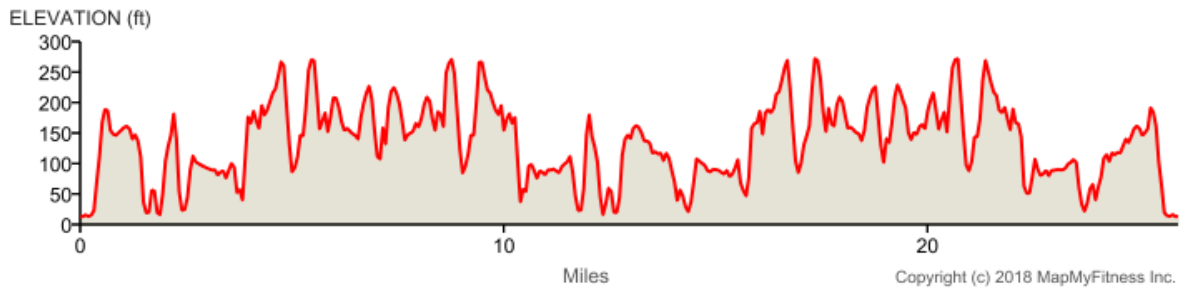

2018 Full

Distance: 26.2 mi

Elevation Gain: 2,929 ft

Elevation Max: 272 ft

Notes

0.00 mi Head west on Albacore Ln toward Guano Rock Ln

0.17 mi	Turn right onto Guano Rock Ln
0.22 mi	Turn right onto Boat Basin Rd
0.22 mi	Head northwest on Boat Basin Rd toward Chicken Lp Rd/Coos Head Loop
0.30 mi	Turn left onto Chicken Lp Rd/Coos Head Loop Continue to follow Coos Head Loop
0.80 mi	Turn left to stay on Coos Head Loop Destination will be on the right
0.83 mi	Head southwest on Coos Head Loop toward Coos Head Rd
1.02 mi	Turn right onto Coos Head Rd
1.44 mi	Slight left onto Bastendorf Beach Rd
1.62 mi	Head southwest on Bastendorf Beach Rd
2.40 mi	Turn right onto Cape Arago Hwy Destination will be on the right
4.14 mi	Head southwest on Cape Arago Hwy
4.80 mi	Turn right Destination will be on the left
4.89 mi	Head northwest
5.03 mi	Turn left Destination will be on the right
5.07 mi	Head south
5.15 mi	Head east Destination will be on the right
5.25 mi	Head north
5.28 mi	Turn right toward Cape Arago Hwy
5.41 mi	Turn right onto Cape Arago Hwy
5.47 mi	Head southwest on Cape Arago Hwy
6.97 mi	Head west on Cape Arago Hwy
7.10 mi	Head east on Cape Arago Hwy
7.21 mi	Head northeast on Cape Arago Hwy Destination will be on the right
7.47 mi	Head north on Cape Arago Hwy Destination will be on the left
8.78 mi	Head northeast on Cape Arago Hwy
8.81 mi	Turn left Destination will be on the right
8.91 mi	Head northwest
9.00 mi	Slight left Destination will be on the left
9.03 mi	Head southwest
9.04 mi	Turn left Destination will be on the left
9.13 mi	Head southeast Destination will be on the left
9.26 mi	Head north
9.30 mi	Turn right Destination will be on the left
9.35 mi	Head southeast toward Cape Arago Hwy