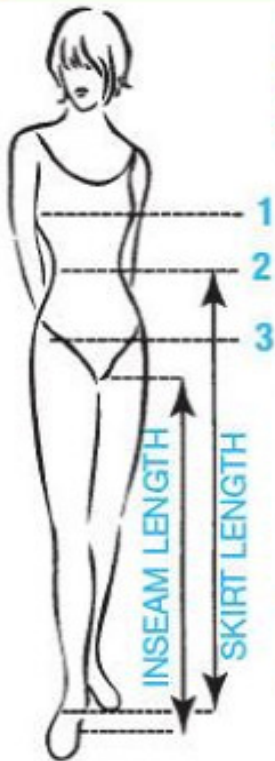

SIZING INFORMATION

- Bust:** Measure under your arms at the fullest part of your bust.
- Waist:** Measure your natural waist and keep the tape measure relaxed, not snug.
- Low Hip:** Stand with feet inches apart and measure the fullest part of your hips.

*Measurements are in inches.

Misses Sizes							
	S	M	L	XL	1X	2X	3X
SIZE	6-8	10-12	14-16	18	18W-20W	22W-24W	26W-28W
BUST*	34-35	36-37.5	39-40.5	42.5	44-46	48-50	52-54
WAIST*	26.5-27.5	28.5-30	31.5-33	35	36-38	40-42	44-46
HIPS*	36.5-37.5	38.5-40	41.5-43	45	46-48	50-52	54-56

Men's & Children's Sizes						
	S	M	L	XL	XXL	XXXL
MEN'S*	34-36	38-40	42-44	46-48	50-52	54-56
YOUTH	6-8	10-12	14-16	—	—	—
TODDLER	2T	3T	4T	5T	—	—
INFANT	3-6 MO	6-12 MO	12-18 MO	18-24 MO	—	—

One Size Fits Most		
	O/S Missy	O/S Womens
SIZE	8-18	18W-28W
BUST*	35-43	44-54
WAIST*	27-35	36-46
HIPS*	37-45	46-56

*Please note if the customer is on the smaller size of these measurements, it will fit loosely.