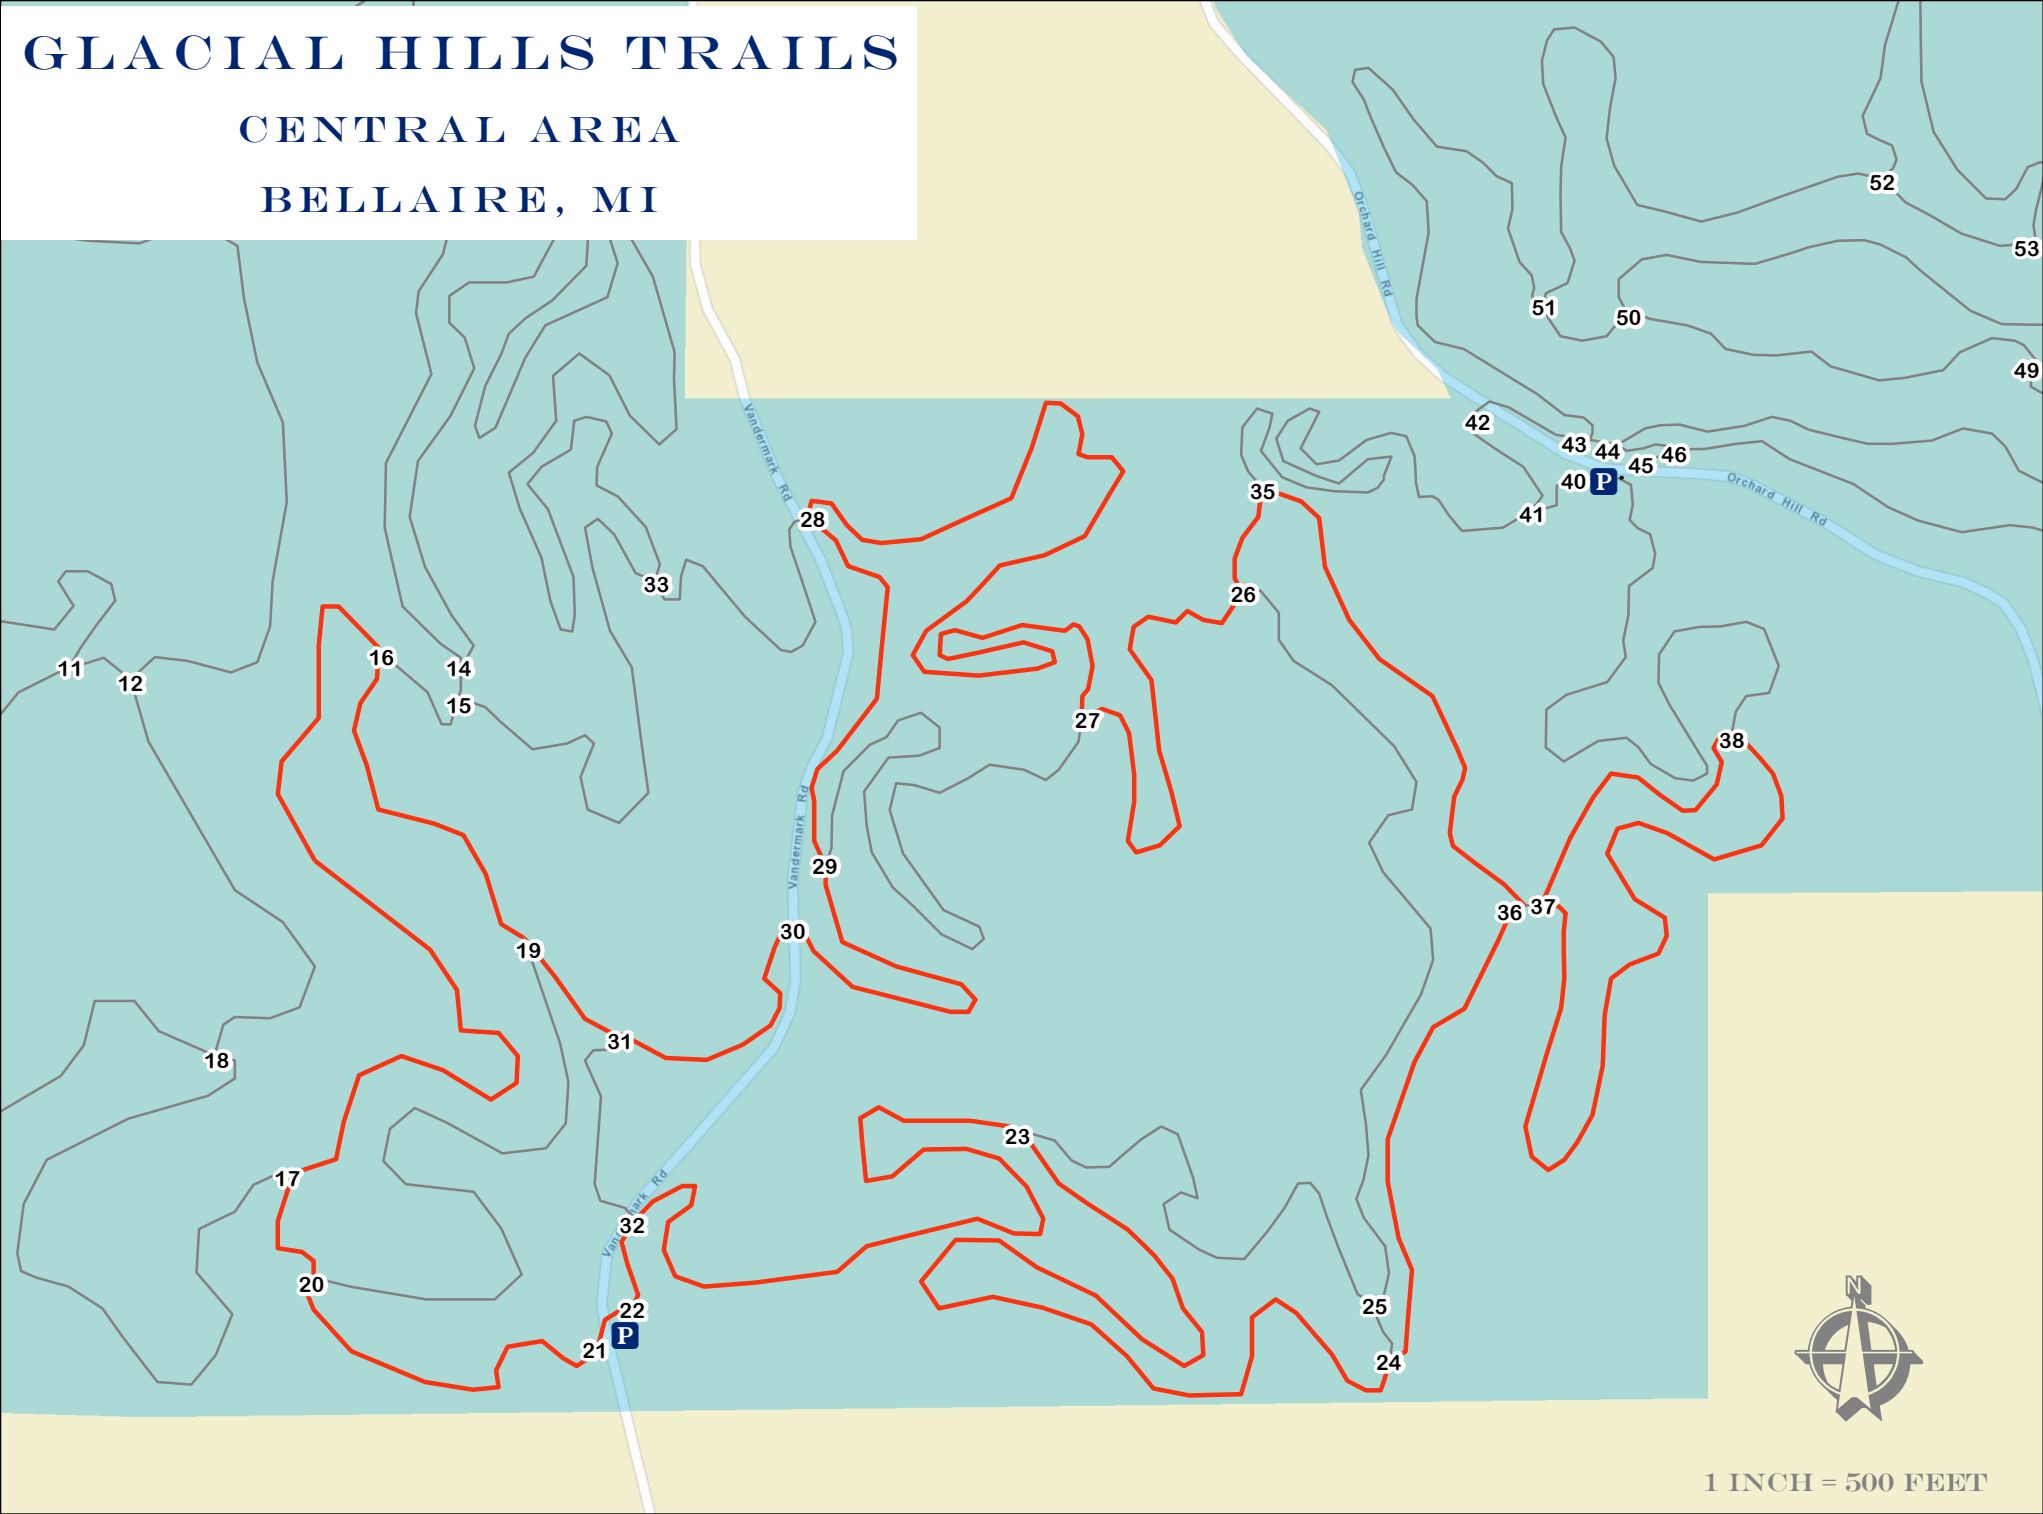

GLACIAL HILLS TRAILS

CENTRAL AREA

BELLAIRE, MI

1 INCH = 500 FEET