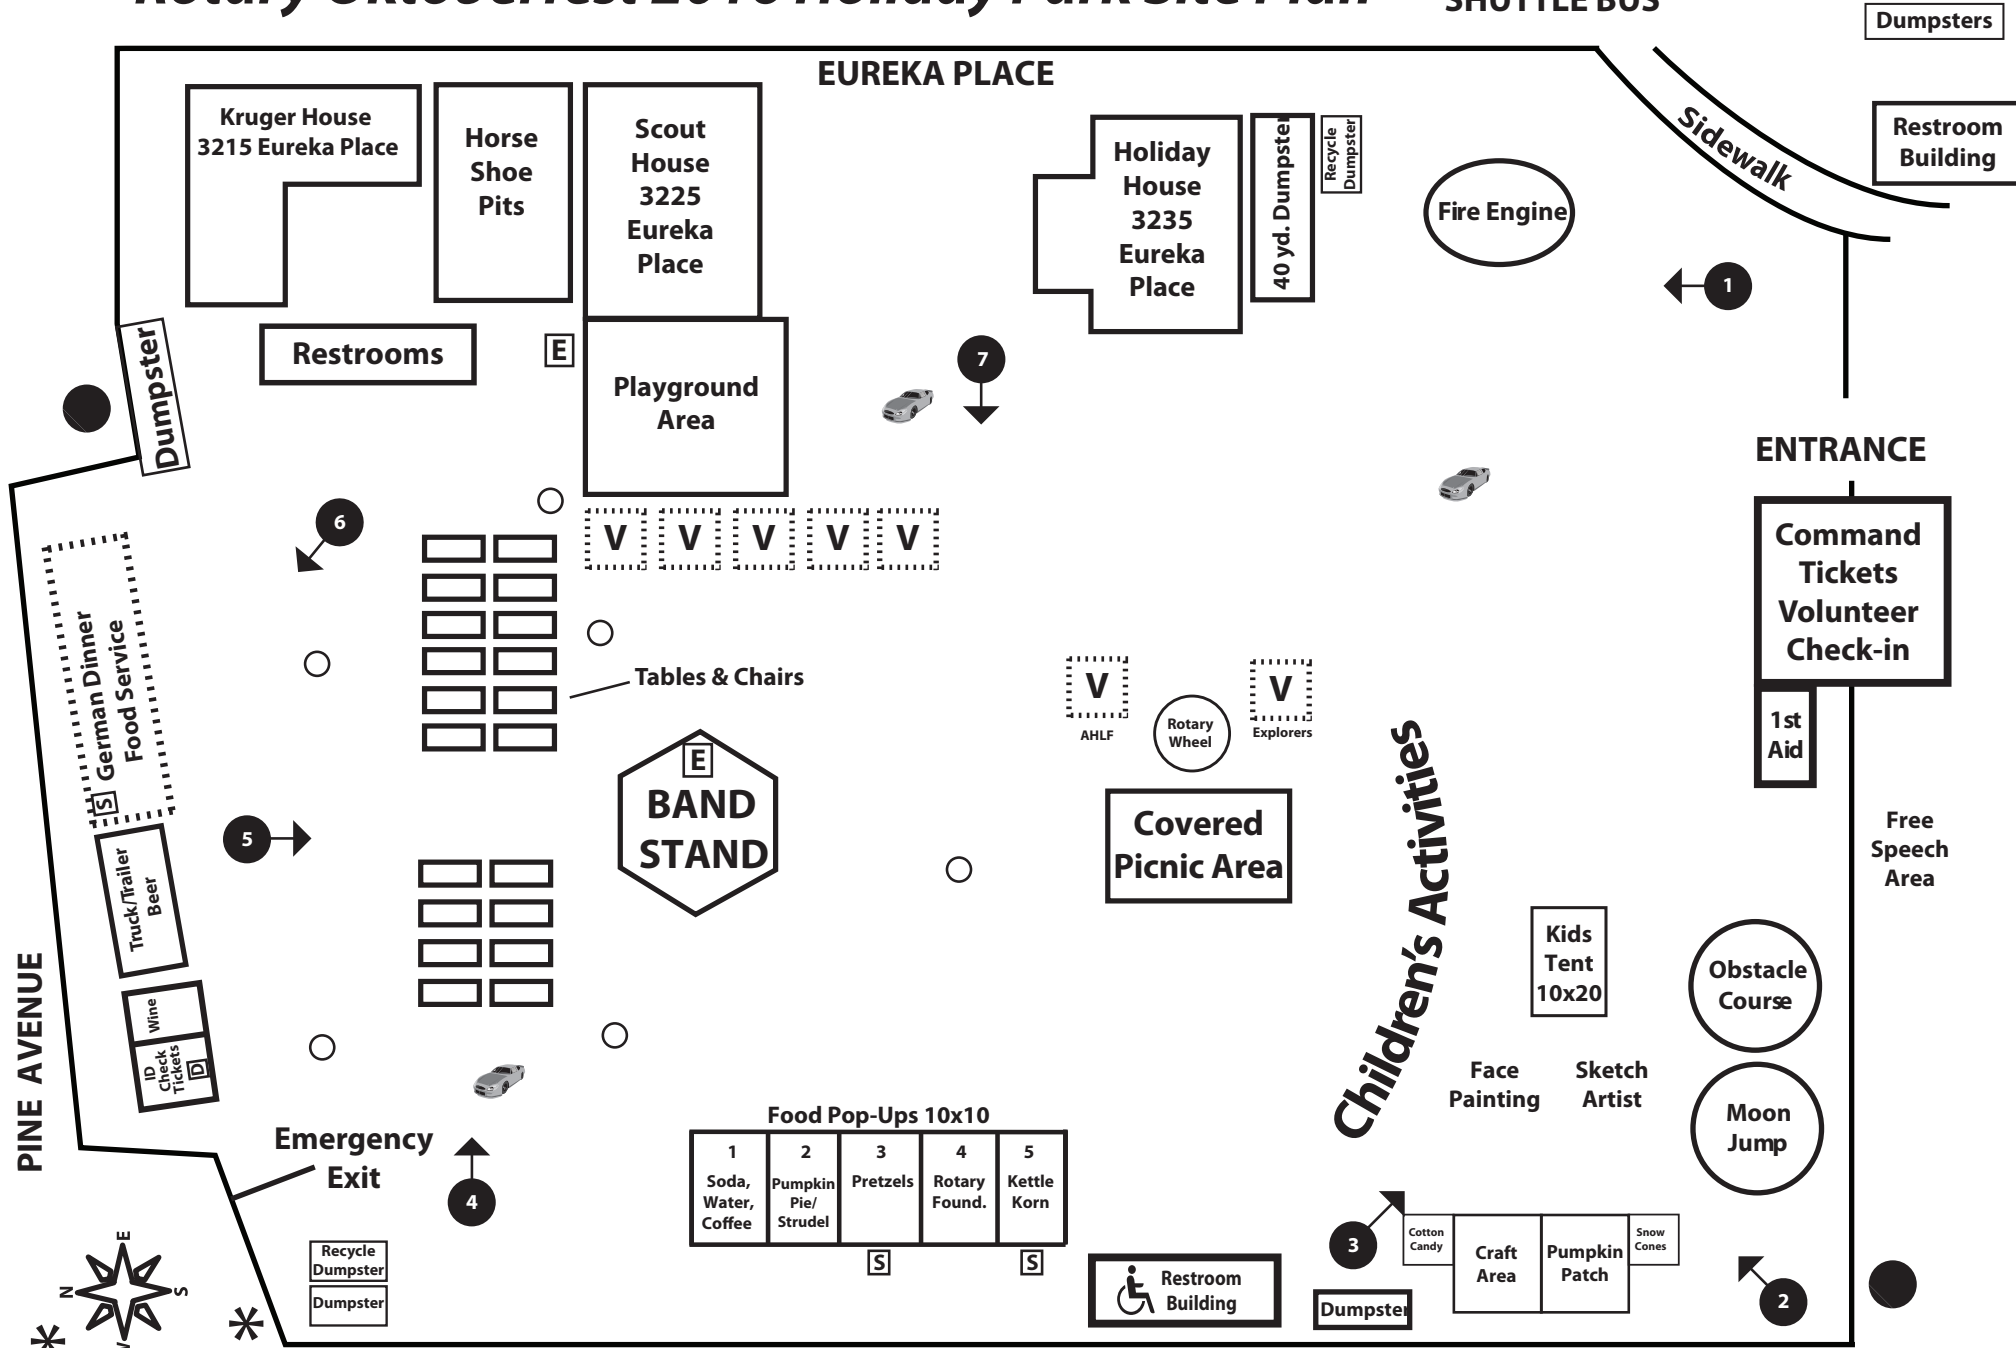

Rotary Oktoberfest 2016 Holiday Park Site Plan

SHUTTLE BUS

←● = Mobile Lights & Generator ● = Generators [---] = Canopies * = Storm Drains V = Vendors [E] = Electrical Sources
 ○ = Trash/Recycle Receptacles [D] = Designated Driver Assistance [S] = Stove, Fuel & Fire Extinguisher

PIO PICO DRIVE

Revised 7/28/16

ENTIRE OKTOBERFEST AREA IS FENCED.

Sponsor Car