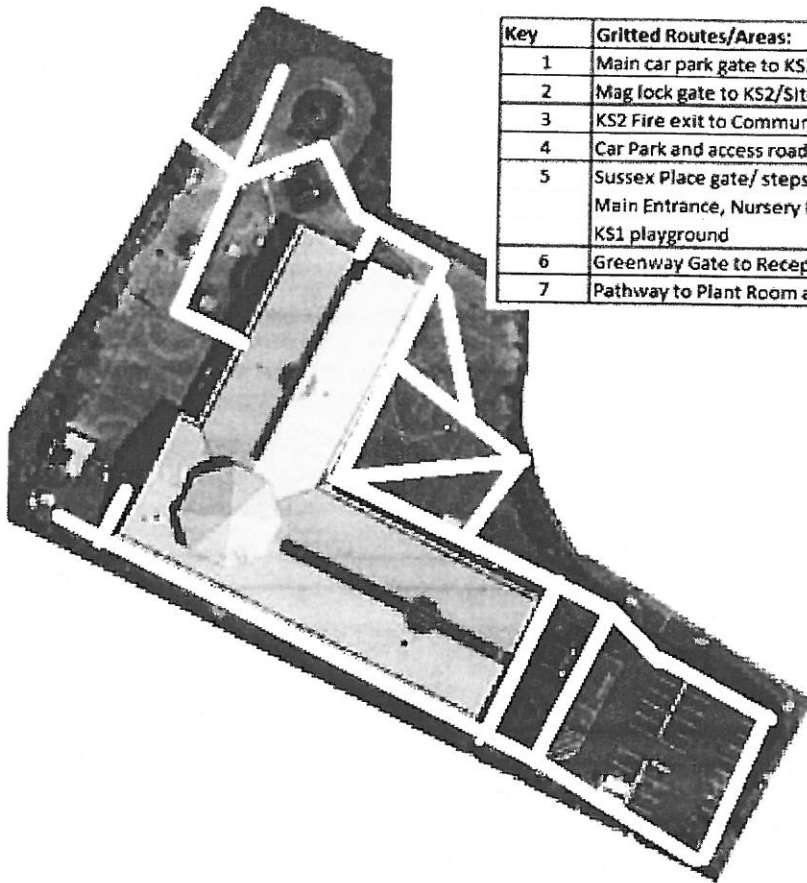

Please also take time to look at the below plan of the school grounds and key which show the routes that will be treated when icy conditions are forecasted. The same routes will also be cleared should there be a snow fall.

**Please take extra care when moving around the school grounds during bad weather.**

Key	Grittied Routes/Areas:
1	Main car park gate to KS2 yard mag lock gate
2	Mag lock gate to KS2/Site Supervisor entrance door
3	KS2 Fire exit to Community Building and pathway to KS2 yard
4	Car Park and access road
5	Sussex Place gate/ steps with pathways to KS2 Entrance, Main Entrance, Nursery Entrance and pathway round to KS1 playground
6	Greenway Gate to Reception, KS1 Entrance and to E.S.C
7	Pathway to Plant Room and Bin Area