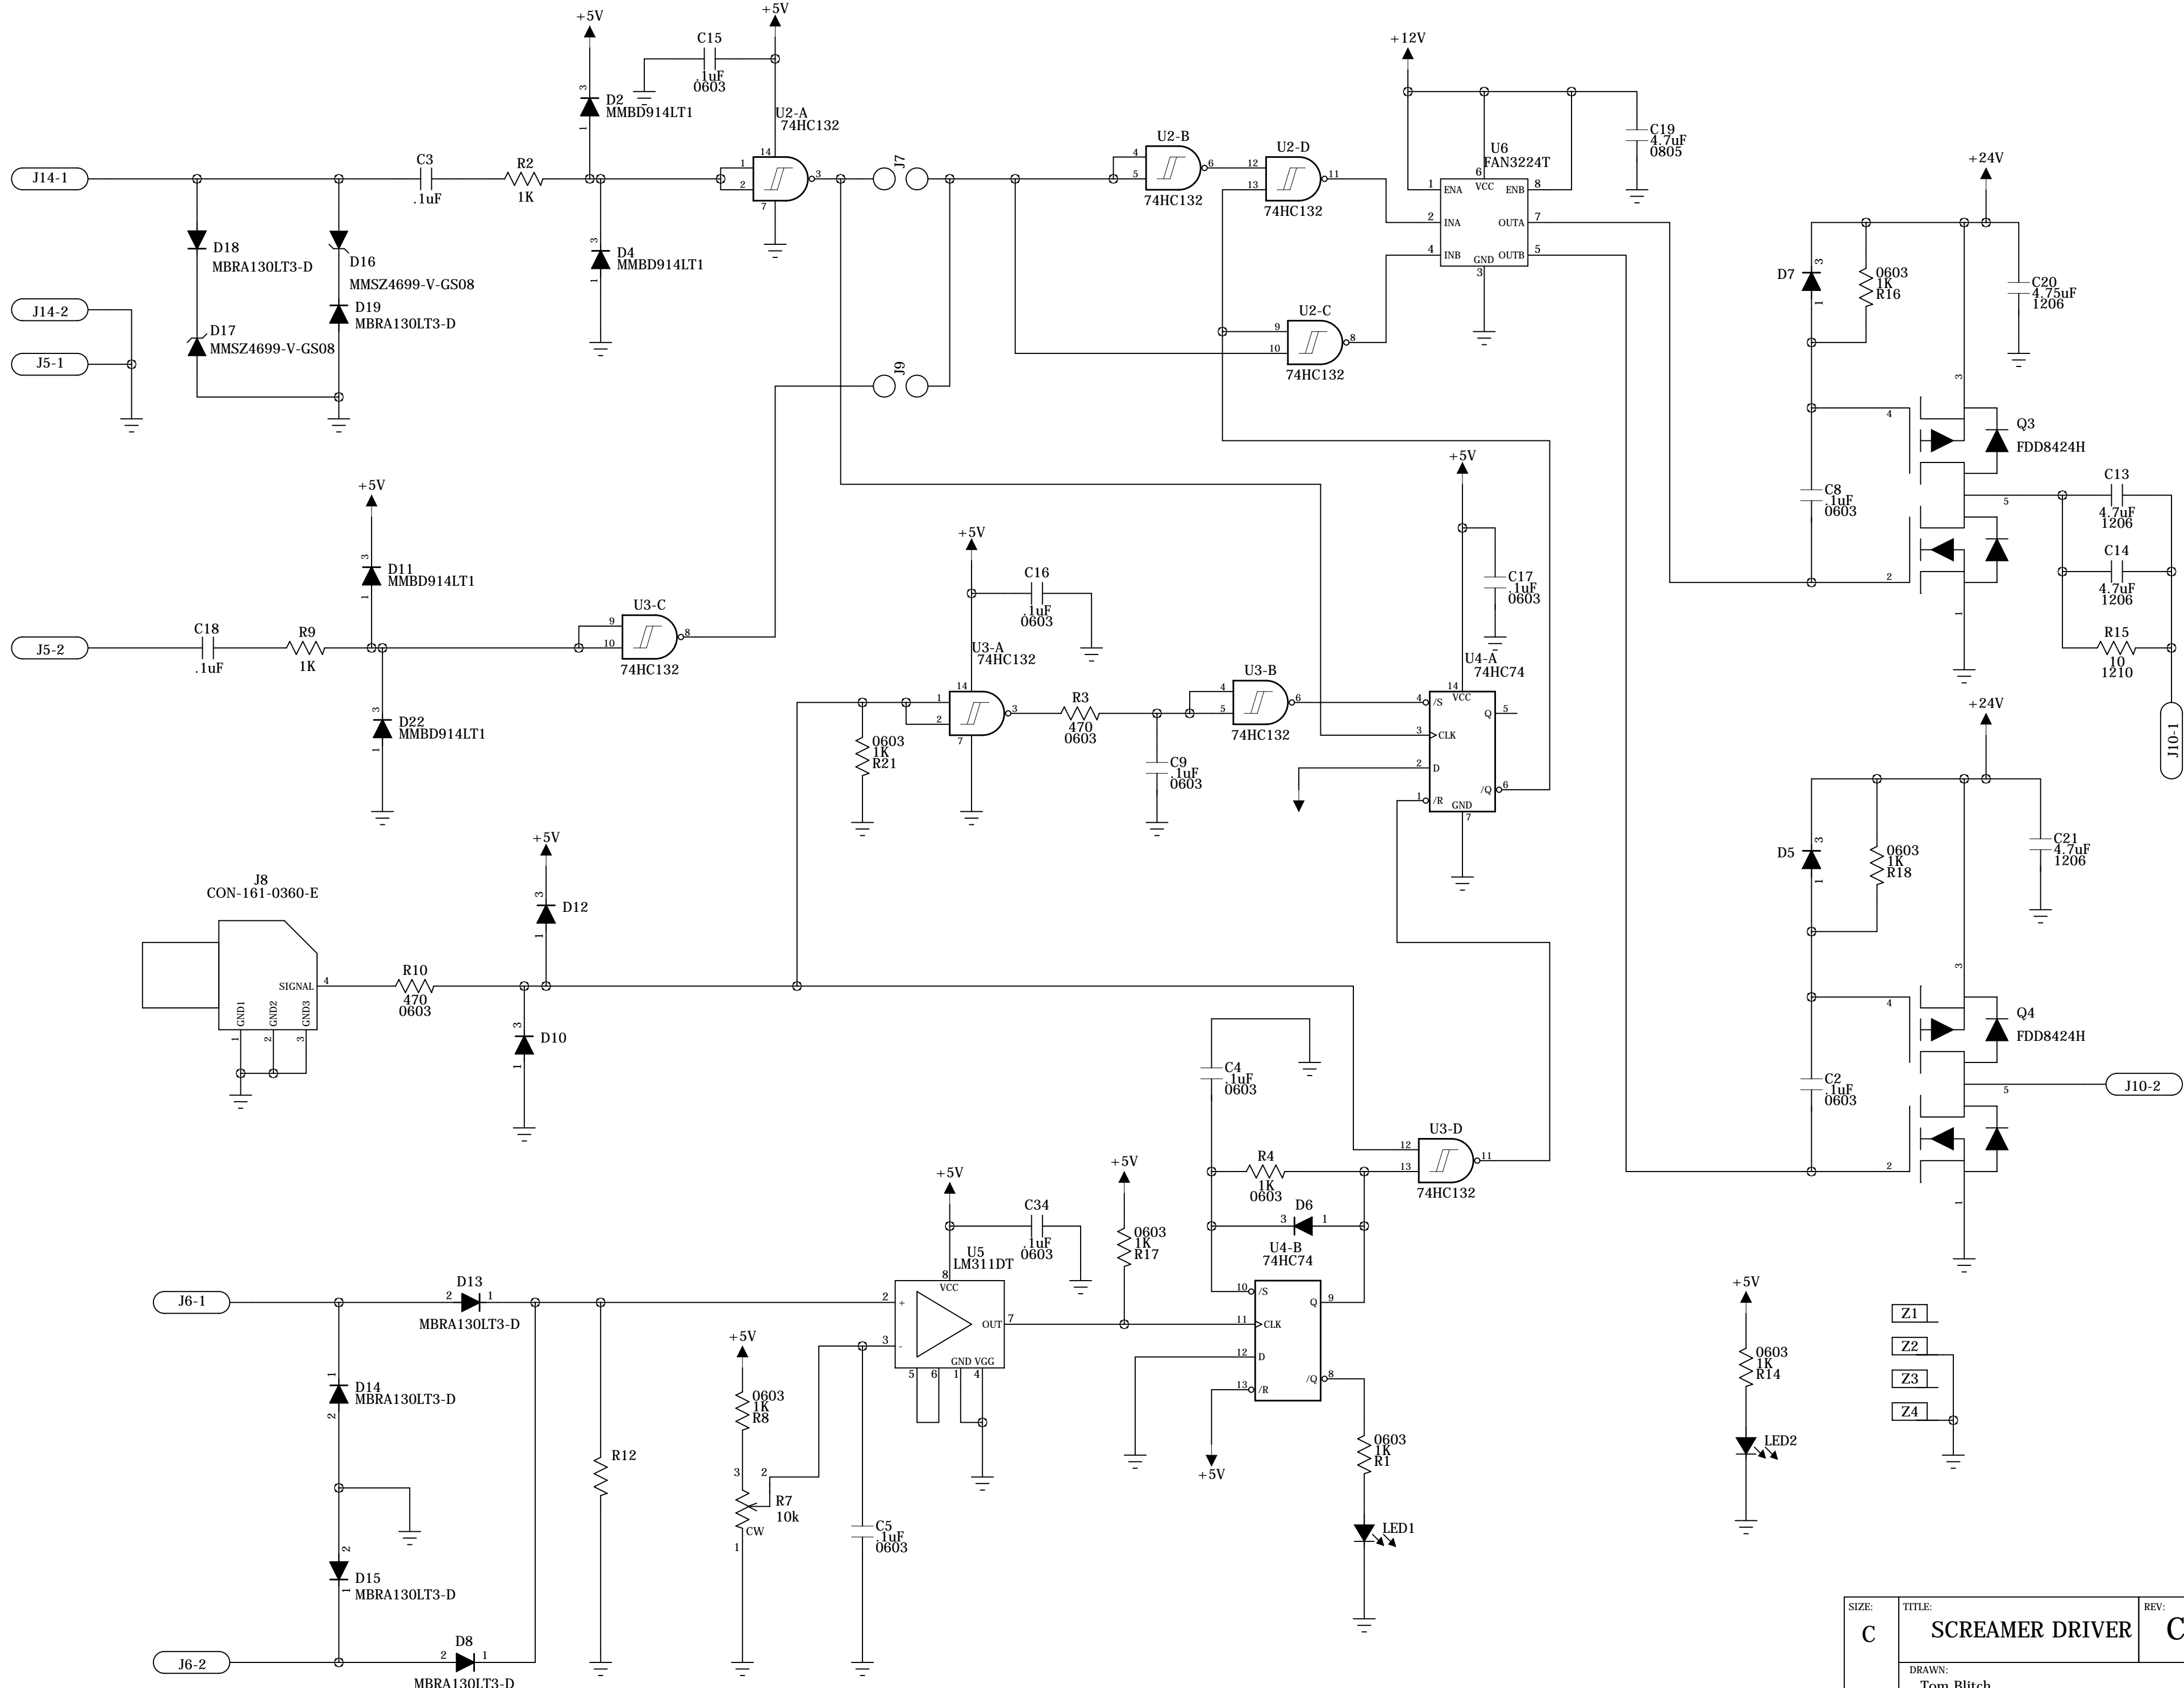

SIZE: C	TITLE: SCREAMER DRIVER POWER	PAGE 1 of 2
REV: 3	DRAWN: Tom Blitch	

6

5

4

3

2

1

D

D

C

C

B

B

A

A

SIZE: C	TITLE: SCREAMER DRIVER	REV: C
DRAWN: Tom Blitch		