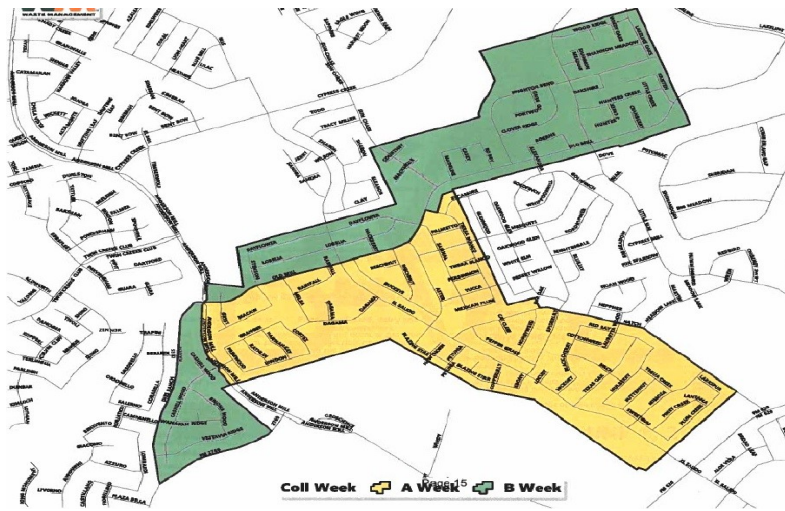

# 2019 WTC MUD1 Recycling Schedule

**SCHEDULE A WEEK:** Anderson Mill, Aster, Beechnut, Birch, Black Cherry, Blazing Star, Buckeye, Buternut, Cat Claw, Copper Lilly, Cortez, Cottonweed, Dagama, El Salido, Granger, Grist, Hannah Kay, Hawthorn, Hickory, Honeyweed, Lantana, Larkspur, Lauretta Wood, Locust, London, Macaw, Melba, Mexican Plum, Mimosa, Mulberry, Palmetto, Pepper Grass, Persimmon, Petunia, Piney Creek, Plum Creek, Primwood, Rainfall, Rathlin, Red Bay, Sabinal, Sweetgum, Sycamore, Texas Oak, Tierra Blanco, Yucca

**SCHEDULE B WEEK:** Alexandra, Boerne, Brighton Bend, Briona Wood, Casey, Cashell Wood, Clover Ridge, Courtney, Cranberry, Dayflower, Hackberry, Hunters Creek, Kristen, Lakeline Oaks, Little Creek, Lobelia, Mackenzie, Madeline, Oakshire, Old Mill, Portwood Bend, Robby, Shannon Meadow, Stenson, Vestavia Ridge, Wanakah Ridge, Windy Oaks, Woodridge