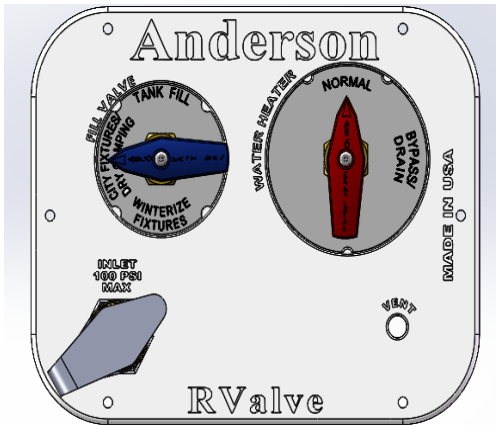

ABCO

An Anderson Brass Company **Since 1931**

12/11/18 REV A

MANRV102-RF

DRY CAMPING — TO RUN HOT AND COLD FIXTURE FROM STORAGE TANK (VIA RV PUMP)

CITY FIXTURES-TO RUN FIXTURES FROM PRESSURIZED CITY WATER

CITY FILL TANK- TO FILL STORAGE TANK FROM PRESSURIZED CITY WATER