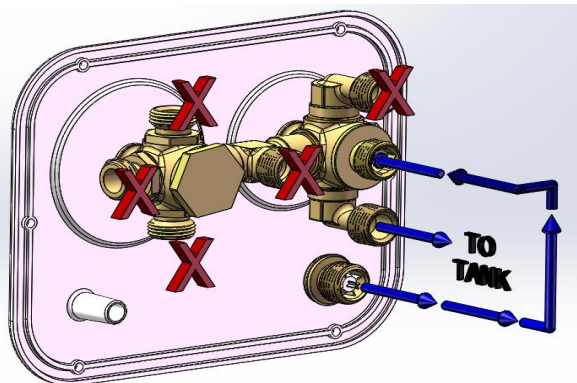

ABCO

An Anderson Brass Company **Since 1931**

12/11/18 REV A

MANRV102-RF

DRY CAMPING — TO RUN HOT AND COLD FIXTURE FROM STORAGE TANK (VIA RV PUMP)

CITY FIXTURES-TO RUN FIXTURES FROM PRESSURIZED CITY WATER

CITY FILL TANK- TO FILL STORAGE TANK FROM PRESSURIZED CITY WATER

SANITIZE /WINTERIZE- TO SANITIZE/ WINTERIZE FIXTURE (NOT TANK) FROM UNPRESSURIZED SOURCE

BYPASS WATER HEATER- TO BYPASS WATER HEATER FOR MAINTENANCE