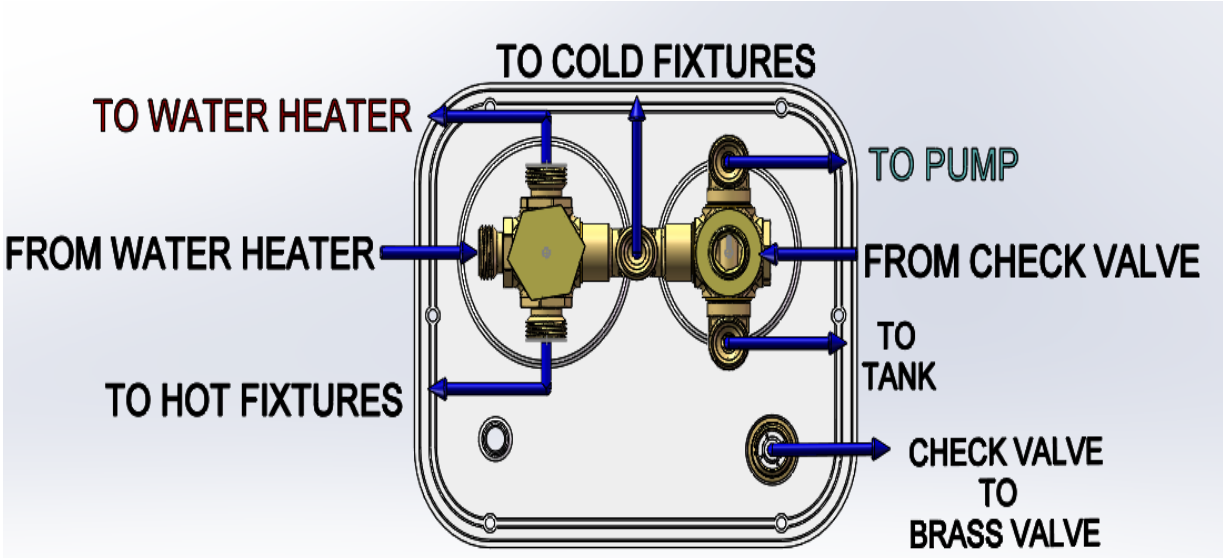

ABCO

An Anderson Brass Company **Since 1931**

12/11/18 REV A

MANRV102-RF

DRY CAMPING — TO RUN HOT AND COLD FIXTURE FROM STORAGE TANK (VIA RV PUMP)

CITY FIXTURES-TO RUN FIXTURES FROM PRESSURIZED CITY WATER

CITY FILL TANK- TO FILL STORAGE TANK FROM PRESSURIZED CITY WATER

SANITIZE /WINTERIZE- TO SANITIZE/ WINTERIZE FIXTURE (NOT TANK) FROM UNPRESSURIZED SOURCE

BYPASS WATER HEATER- TO BYPASS WATER HEATER FOR MAINTENANCE