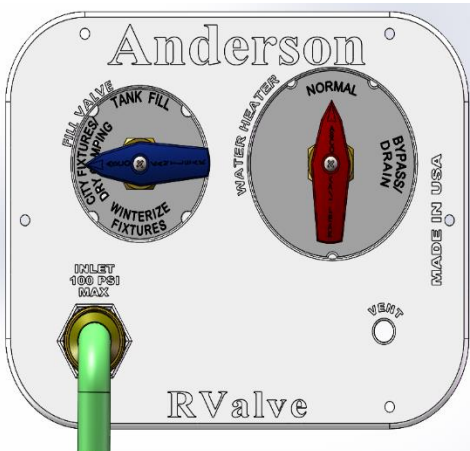

ABCO

An Anderson Brass Company **Since 1931**

12/11/18 REV A

MANRV102-RF

DRY CAMPING — TO RUN HOT AND COLD FIXTURE FROM STORAGE TANK (VIA RV PUMP)

CITY FIXTURES-TO RUN FIXTURES FROM PRESSURIZED CITY WATER

CITY FILL TANK- TO FILL STORAGE TANK FROM PRESSURIZED CITY WATER