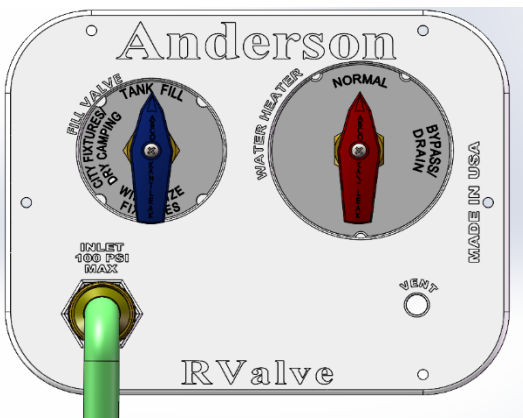

ABCO

An Anderson Brass Company **Since 1931**

12/11/18 REV A

MANRV102-RF

DRY CAMPING — TO RUN HOT AND COLD FIXTURE FROM STORAGE TANK (VIA RV PUMP)

CITY FIXTURES-TO RUN FIXTURES FROM PRESSURIZED CITY WATER

CITY FILL TANK- TO FILL STORAGE TANK FROM PRESSURIZED CITY WATER