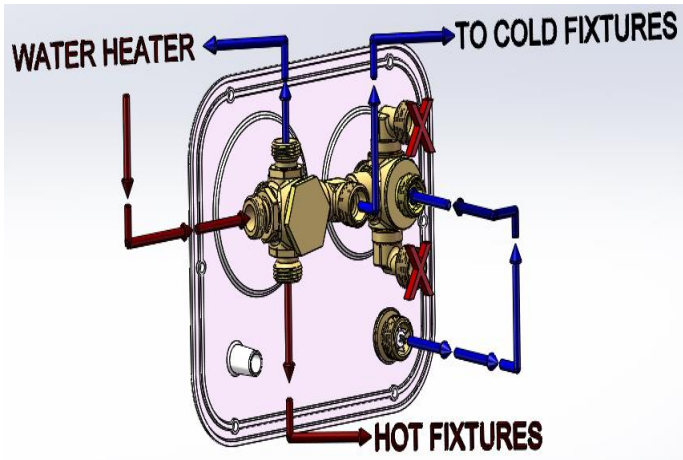

ABCO

An Anderson Brass Company **Since 1931**

12/11/18 REV A

MANRV102-RF

DRY CAMPING — TO RUN HOT AND COLD FIXTURE FROM STORAGE TANK (VIA RV PUMP)

CITY FIXTURES-TO RUN FIXTURES FROM PRESSURIZED CITY WATER

CITY FILL TANK- TO FILL STORAGE TANK FROM PRESSURIZED CITY WATER

SANITIZE /WINTERIZE- TO SANITIZE/ WINTERIZE FIXTURE (NOT TANK) FROM UNPRESSURIZED SOURCE

BYPASS WATER HEATER- TO BYPASS WATER HEATER FOR MAINTENANCE