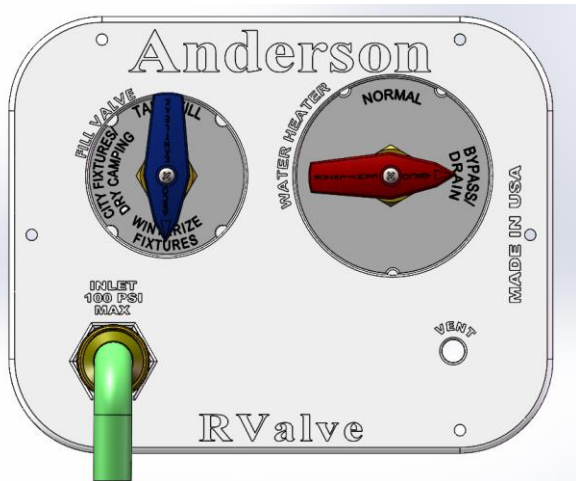

SANITIZE /WINTERIZE- TO SANITIZE/ WINTERIZE FIXTURE (NOT TANK) FROM UNPRESSURIZED SOURCE