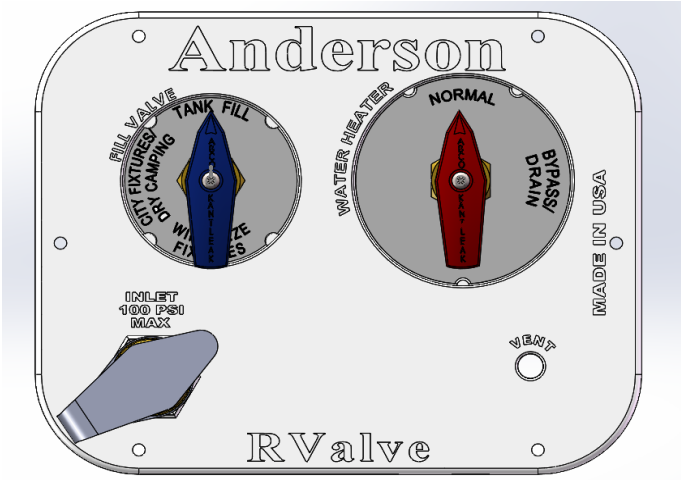

ABCO

An Anderson Brass Company **Since 1931**

12/11/18 REV A

MANRV102-RF

DRY CAMPING — TO RUN HOT AND COLD FIXTURE FROM STORAGE TANK (VIA RV PUMP)

CITY FIXTURES-TO RUN FIXTURES FROM PRESSURIZED CITY WATER

CITY FILL TANK- TO FILL STORAGE TANK FROM PRESSURIZED CITY WATER