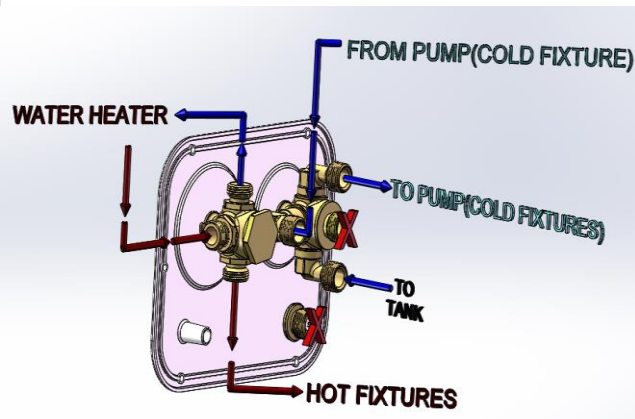

ABCO

An Anderson Brass Company **Since 1931**

12/11/18 REV A

MANRV102-RF

DRY CAMPING — TO RUN HOT AND COLD FIXTURE FROM STORAGE TANK (VIA RV PUMP)

CITY FIXTURES-TO RUN FIXTURES FROM PRESSURIZED CITY WATER

CITY FILL TANK- TO FILL STORAGE TANK FROM PRESSURIZED CITY WATER

SANITIZE /WINTERIZE- TO SANITIZE/ WINTERIZE FIXTURE (NOT TANK) FROM UNPRESSURIZED SOURCE

BYPASS WATER HEATER- TO BYPASS WATER HEATER FOR MAINTENANCE