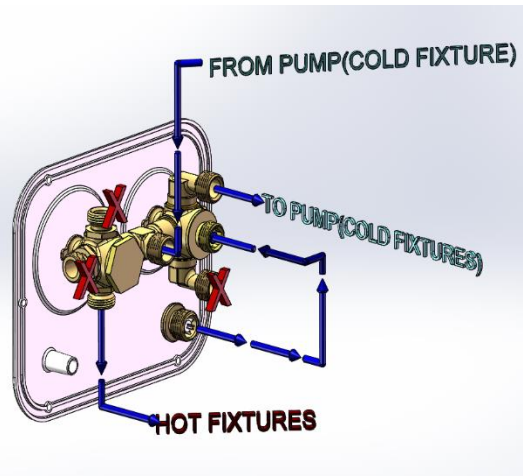

ABCO

An Anderson Brass Company **Since 1931**

12/11/18 REV A

MANRV102-RF

DRY CAMPING — TO RUN HOT AND COLD FIXTURE FROM STORAGE TANK (VIA RV PUMP)

CITY FIXTURES-TO RUN FIXTURES FROM PRESSURIZED CITY WATER

CITY FILL TANK- TO FILL STORAGE TANK FROM PRESSURIZED CITY WATER

SANITIZE /WINTERIZE- TO SANITIZE/ WINTERIZE FIXTURE (NOT TANK) FROM UNPRESSURIZED SOURCE

BYPASS WATER HEATER- TO BYPASS WATER HEATER FOR MAINTENANCE