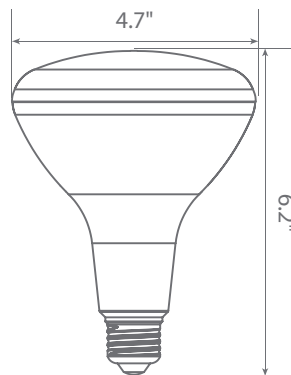

Product Dimensions