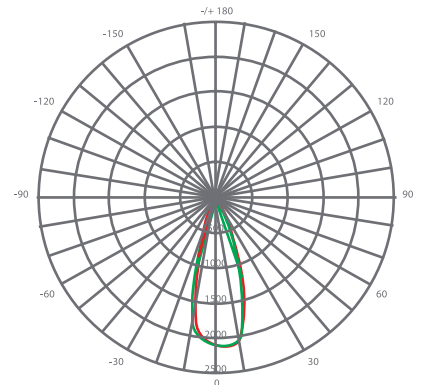

Product Photometric Data

Euri Lighting | A Division of IRTRONIX Inc.

20900 Normandie Avenue Bldg. B, Torrance, CA 90502 | Tel: 888.743.5766 | Fax: 310.787.1166 | www.eurilighting.com
©2017 Euri Lighting. All Rights Reserved