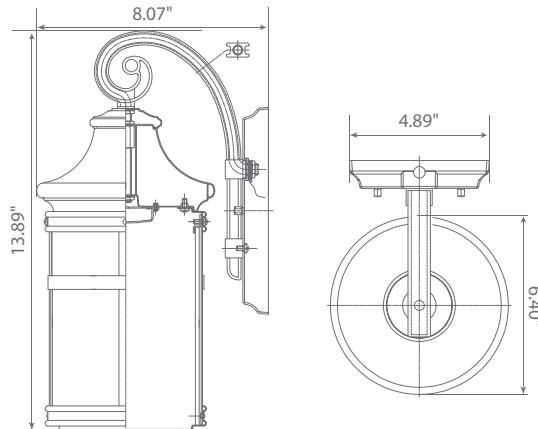

Product Dimensions