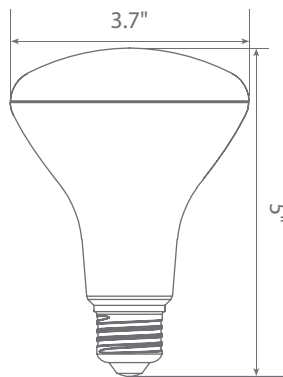

Product Dimensions