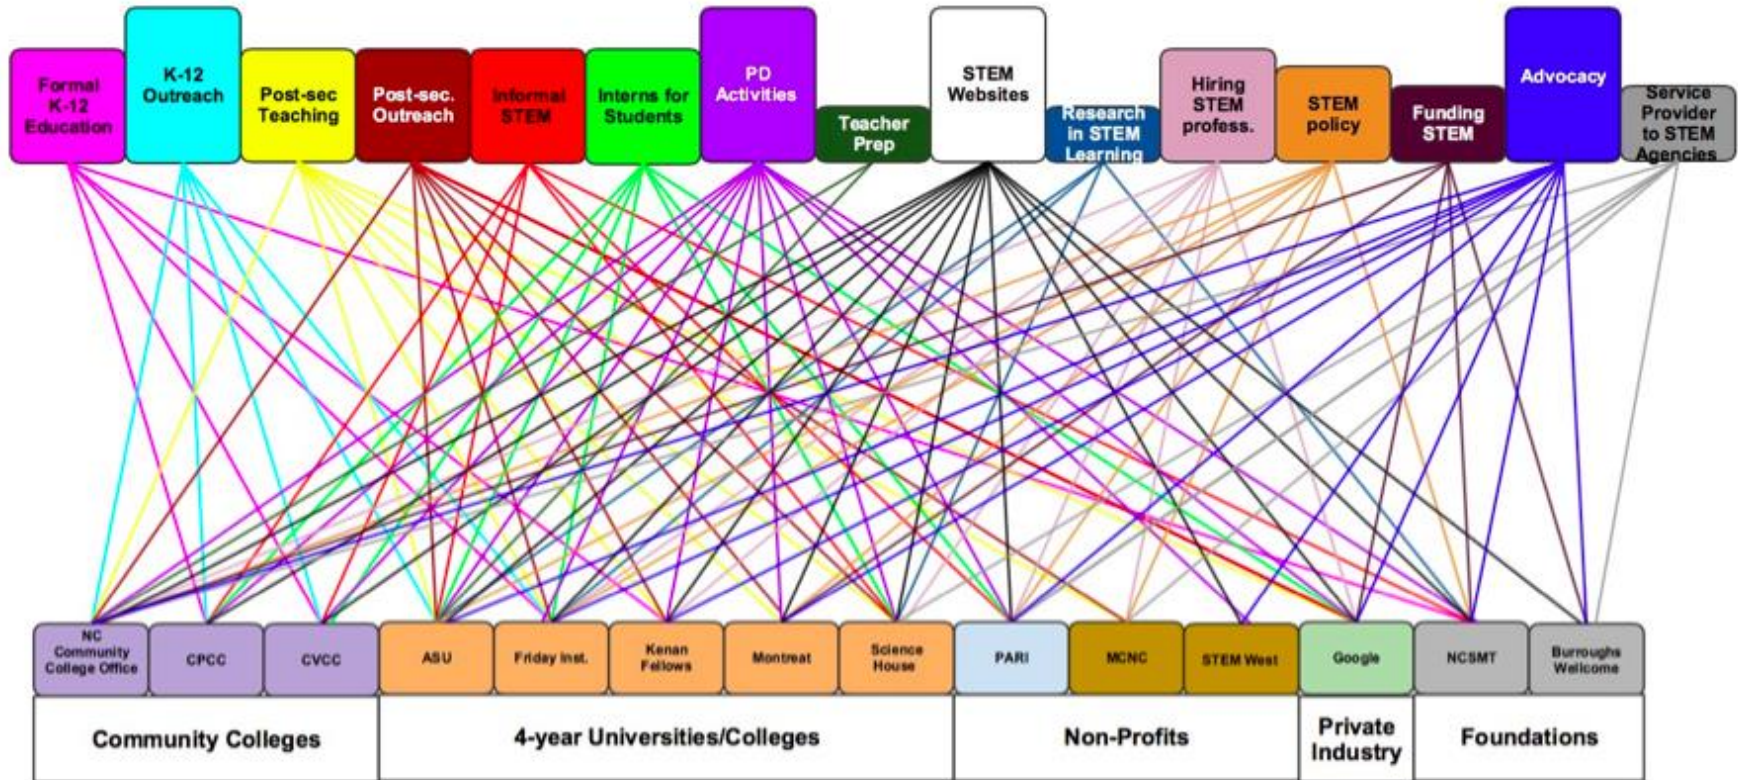

CS + CT Exploratory Stakeholders @ March 8th Meeting

--Dr. Tracie Salinas of Appalachian State University