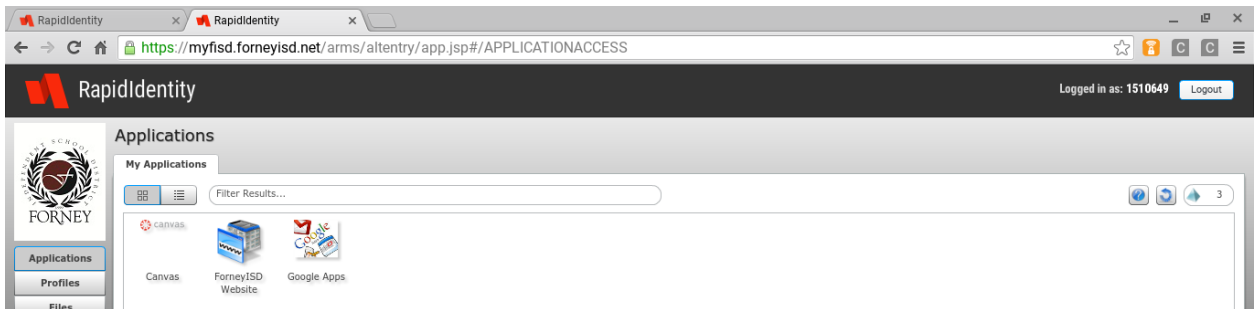

13. Click Logout