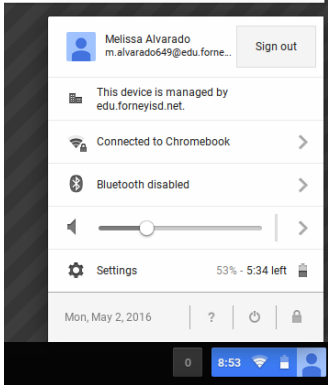

15. Login to Chromebook with email address and new password.