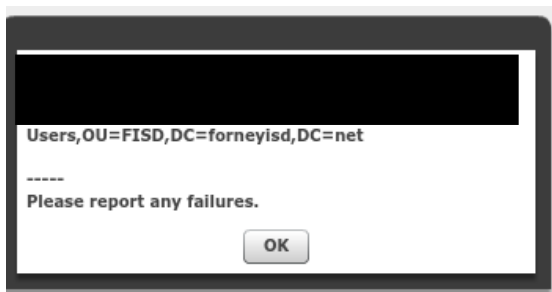

12. Click OK