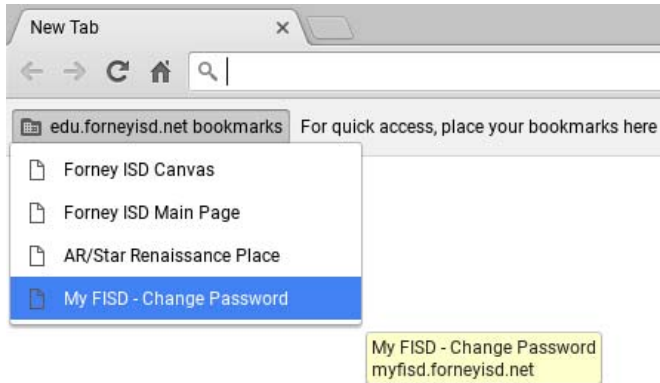

Student Password Change

1. Open Chrome
2. Go to folder “edu.forneyisd.net bookmarks”
3. Choose My FISD – Change Password

4. Login with Student ID and Password: *forneyisd + Day of Birth* (ex: August 18th - forneyisd18)
5. Click Go