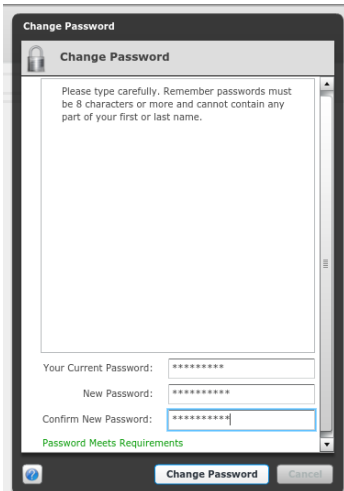

Student Password Change

1. Open Chrome
2. Go to folder “edu.forneyisd.net bookmarks”
3. Choose My FISD – Change Password

4. Login with Student ID and Password: *forneyisd + Day of Birth* (ex: August 18th - forneyisd18)
5. Click Go

6. Will receive a message that your password has expired and must be updated.

7. Click - “Click Here to Change Your Password”

8. Click OK

9. Type Current Password - *forneyisd + Day of Birth* (ex: August 18th - forneyisd18)

10. Type New password

- a. *Must be 8 characters
- b. Cannot contain either part of your first or last name
- c. Can't be a password you have used the last 24 times

11. Click Change Password

12. Click OK