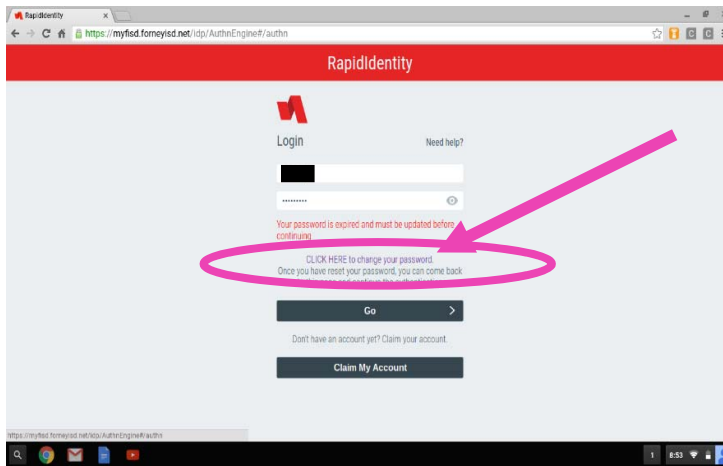

Student Password Change

1. Open Chrome
2. Go to folder “edu.forneyisd.net bookmarks”
3. Choose My FISD – Change Password

4. Login with Student ID and Password: *forneyisd + Day of Birth* (ex: August 18th - forneyisd18)
5. Click Go

6. Will receive a message that your password has expired and must be updated.

7. Click - “Click Here to Change Your Password”

8. Click OK

9. Type Current Password - *forneyisd + Day of Birth* (ex: August 18th - forneyisd18)