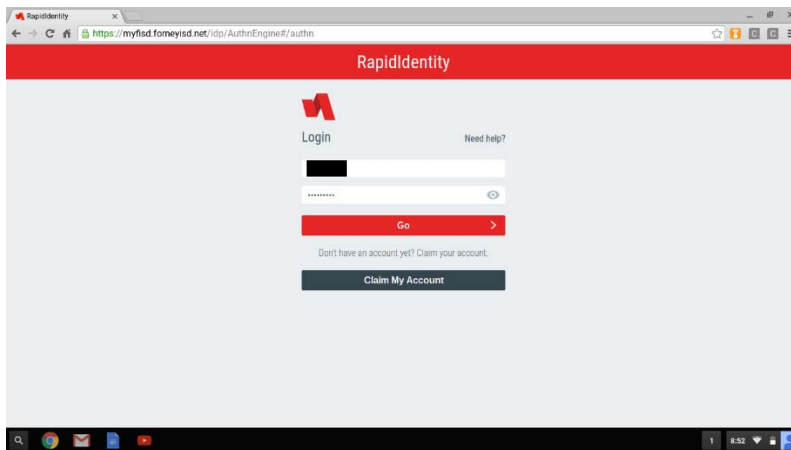

Student Password Change

1. Open Chrome
2. Go to folder “edu.forneyisd.net bookmarks”
3. Choose My FISD – Change Password

4. Login with Student ID and Password: *forneyisd + Day of Birth* (ex: August 18th - forneyisd18)
5. Click Go

6. Will receive a message that your password has expired and must be updated.

7. Click - “Click Here to Change Your Password”

8. Click OK

9. Type Current Password - *forneyisd + Day of Birth* (ex: August 18th - forneyisd18)