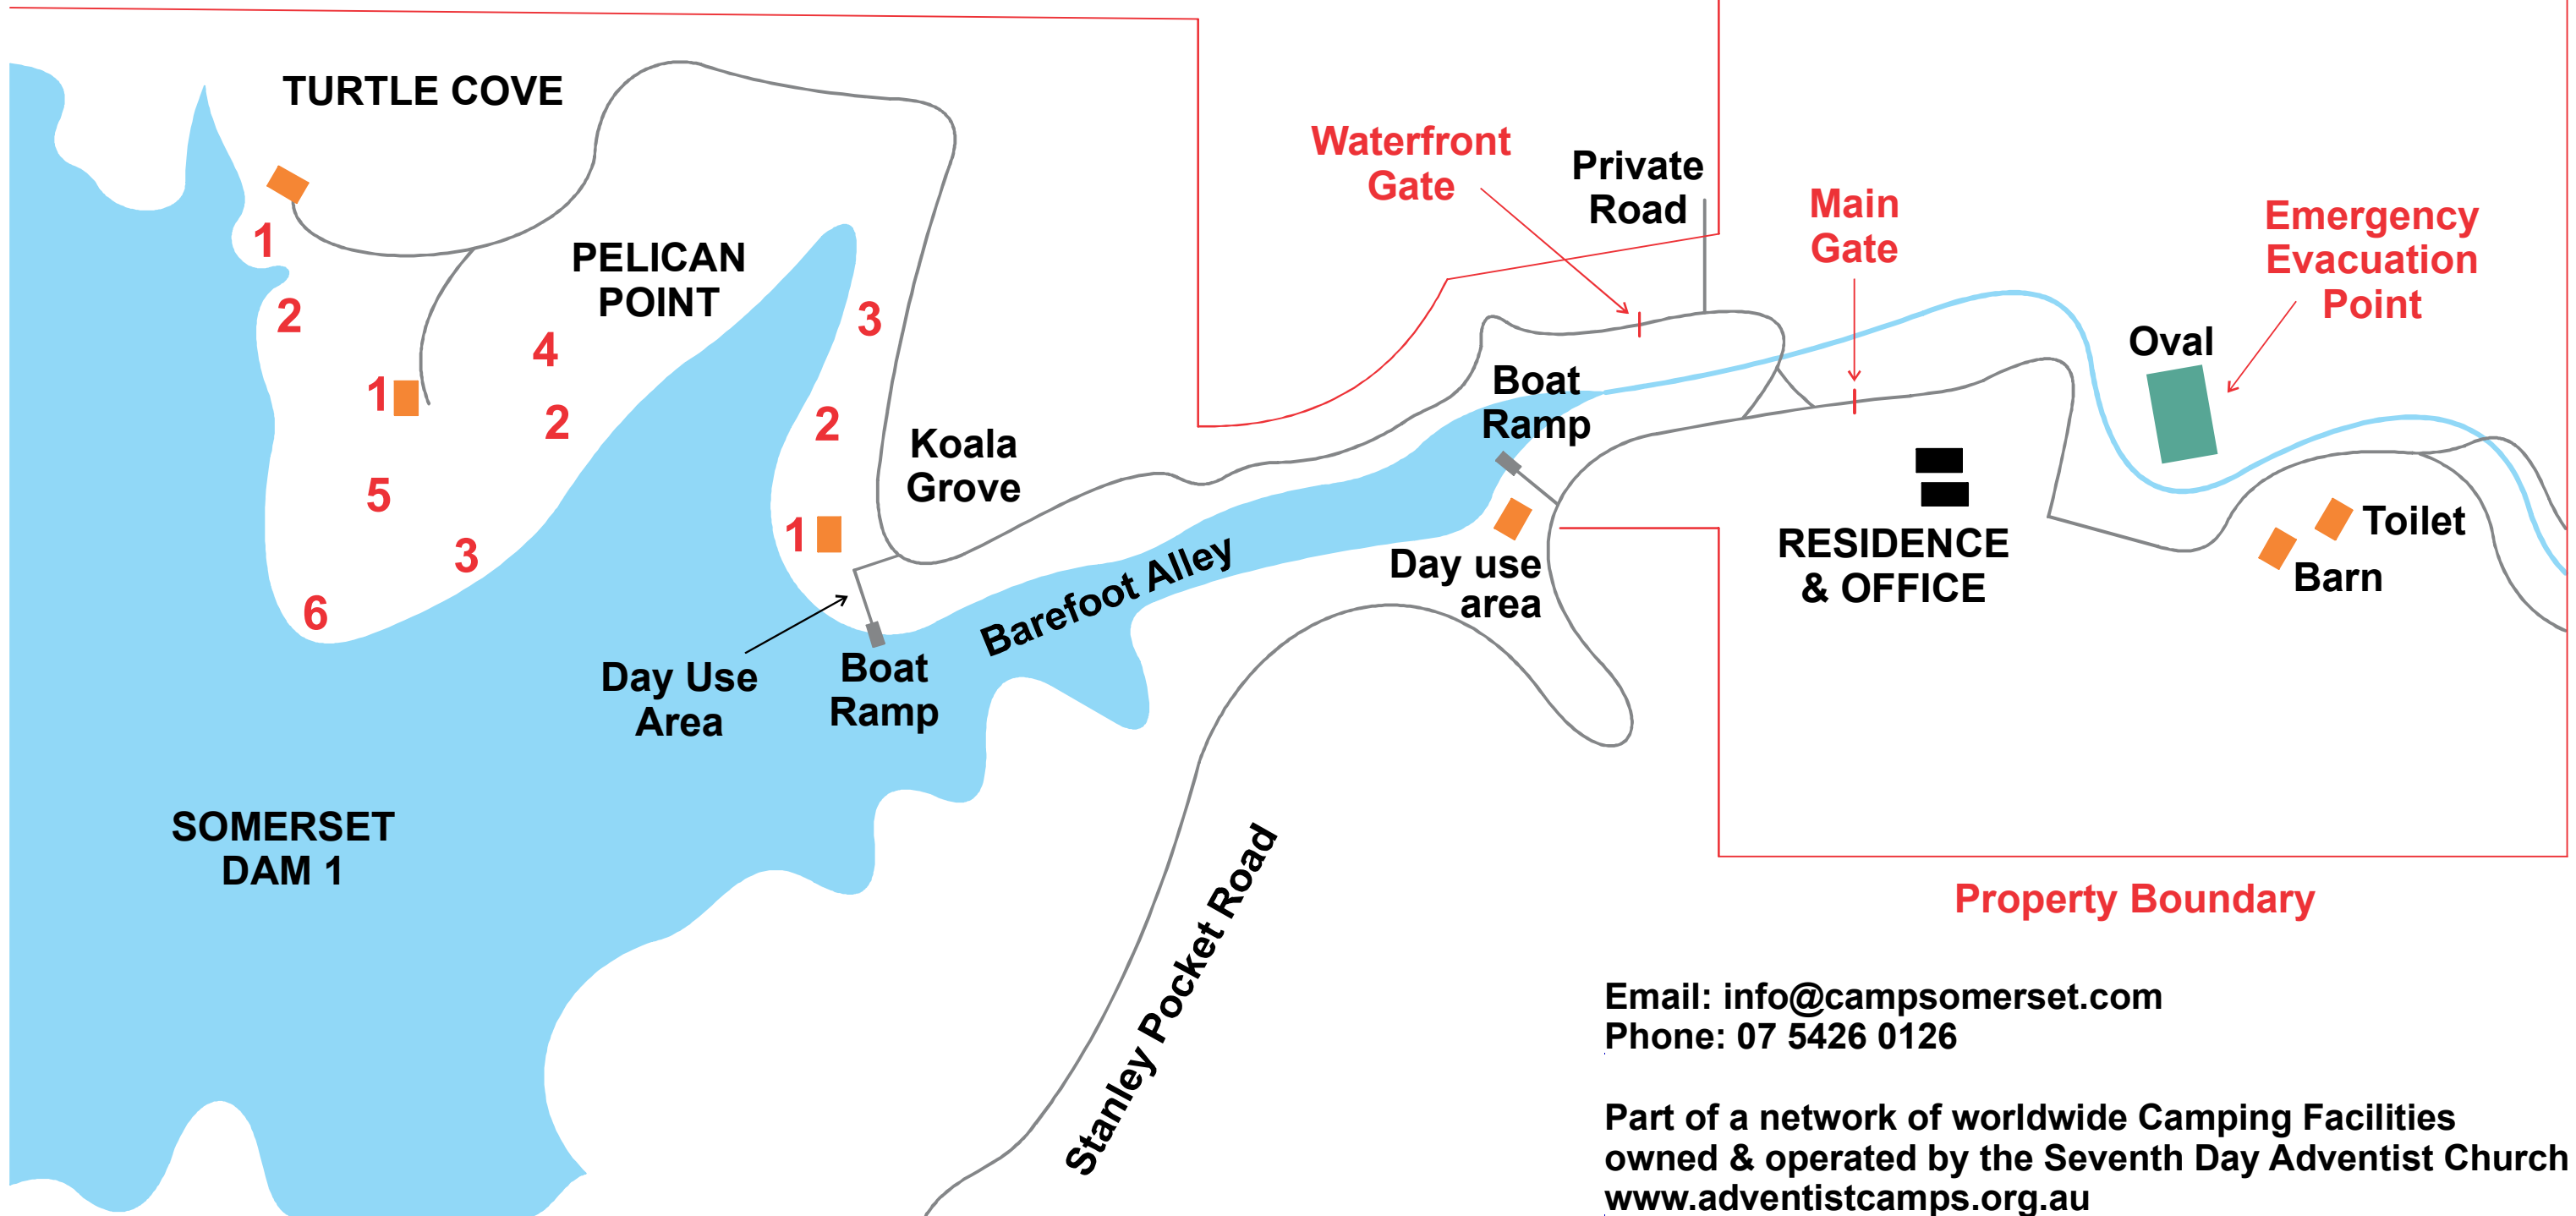

Property Boundary

Property Boundary

Email: [info@campsomerset.com](mailto:info@campsomerset.com)  
Phone: 07 5426 0126

Part of a network of worldwide Camping Facilities  
owned & operated by the Seventh Day Adventist Church  
[www.adventistcamps.org.au](http://www.adventistcamps.org.au)