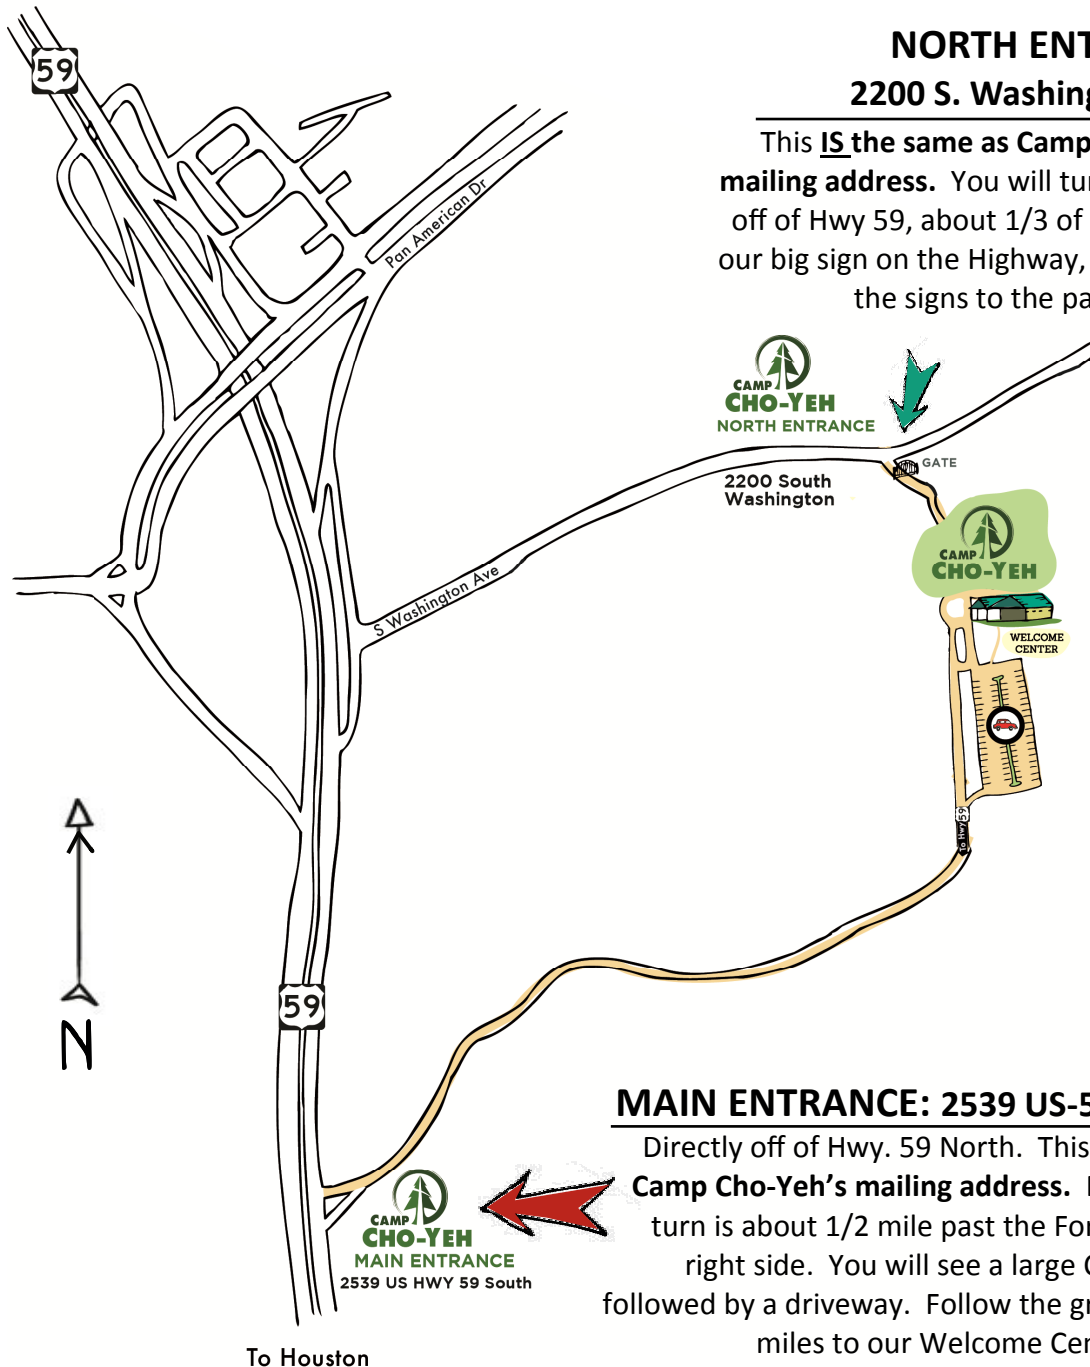

# ARRIVAL AT CAMP CHO-YEH

When arriving at Camp Cho-Yeh, it is important that you know which entrance to use. Each entrance has its own physical address. Please check with your group leader so that you know where to go upon arrival, or call our office at (936) 328-3200.

## **NORTH ENTRANCE:**

**2200 S. Washington Ave.**

This **IS** the same as Camp Cho-Yeh's mailing address. You will turn abruptly off of Hwy 59, about 1/3 of a mile past our big sign on the Highway, and follow the signs to the parking area.

## **MAIN ENTRANCE: 2539 US-59, Livingston, TX**

Directly off of Hwy. 59 North. This is **NOT** the same as Camp Cho-Yeh's mailing address. From the south, this turn is about 1/2 mile past the Ford dealership on the right side. You will see a large CAMP CHO-YEH sign followed by a driveway. Follow the gravel road about 1.5 miles to our Welcome Center and parking lot.

When arriving to the Main Entrance from the North, it is best to go further south to turn around and approach the main entrance from the South.