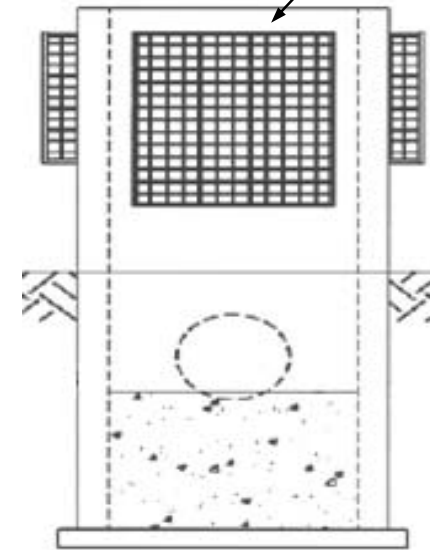

StormRax™

FLAT RACK SIDE WEIR

PLASTIC SOLUTIONS, INC.
TRASH RACK OR APPROVED
EQUAL (877) 877-5727

PLAN VIEW

SIDE VIEW

AVAILABLE OPTIONS	
REMOVABLE ACCESS PANEL	
ANTI VORTEX PLATE	

WEIR DIMENSIONS	
WEIR OPENING WIDTH (in) "A"	
WEIR OPENING LENGTH (in) "B"	