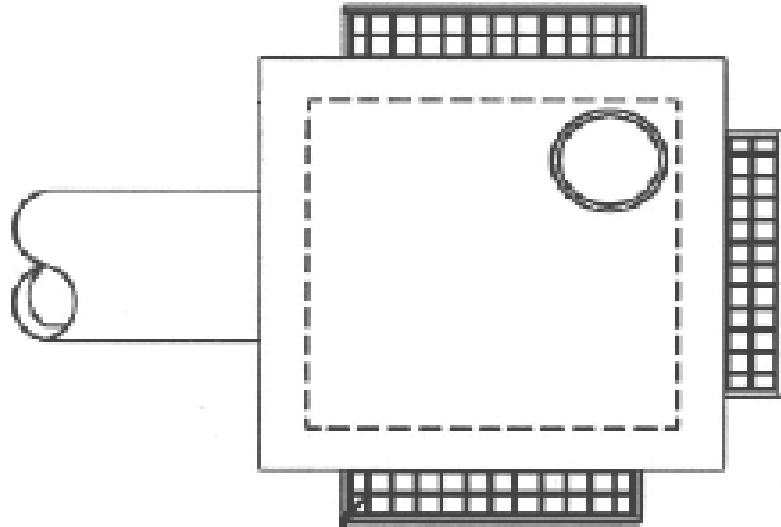

StormRax™

FLAT RACK SIDE WEIR

PLASTIC SOLUTIONS, INC.
TRASH RACK OR APPROVED
EQUAL (877) 877-5727

PLAN VIEW

SIDE VIEW

AVAILABLE OPTIONS	
REMOVABLE ACCESS PANEL	
ANTI VORTEX PLATE	

WEIR DIMENSIONS	
WEIR OPENING WIDTH (in) "A"	
WEIR OPENING LENGTH (in) "B"	