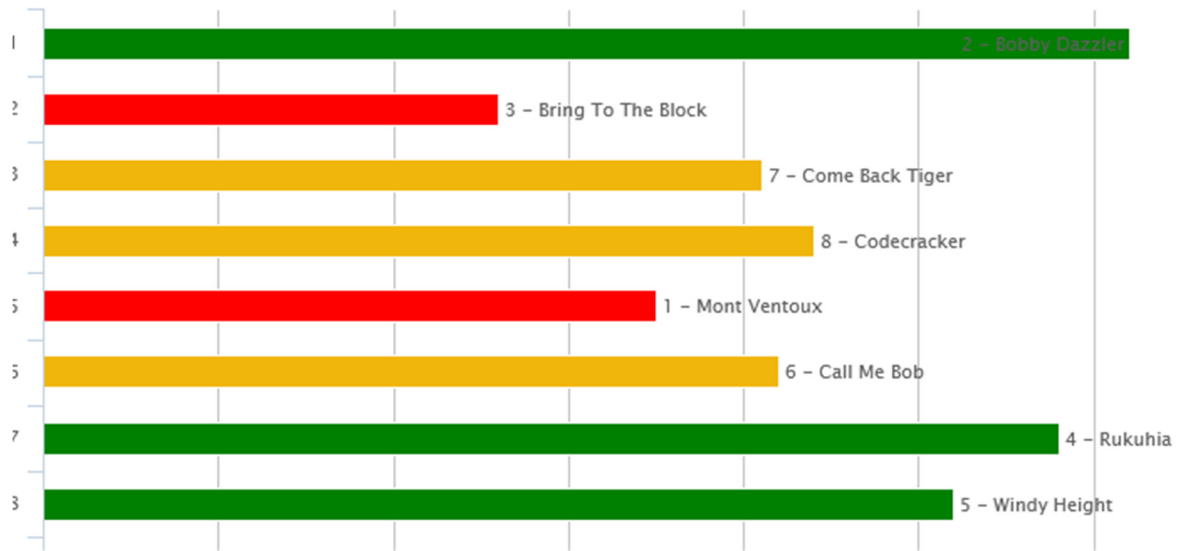

**R2 Barfoot & Thompson 1200 – Rating 82 1200**

Tempo = Even

**R3 Stella Artois 1600 – Rating 82 1600**

Tempo = Slow

#### R4 Hyland Race Colours 1400 - Rating 72 1400

Tempo = Even

#### R7 Celebrating Melody Belle 1400 - Open 1400

Tempo = Even