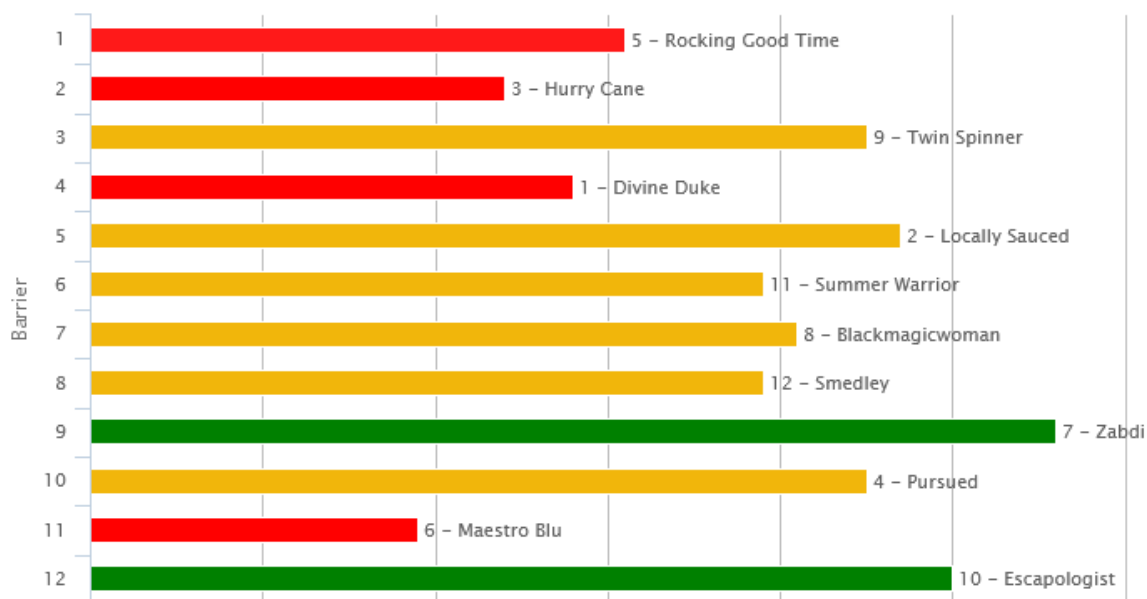

R9 JRA Trophy 2100 – Rating 72 2100

Tempo = Even