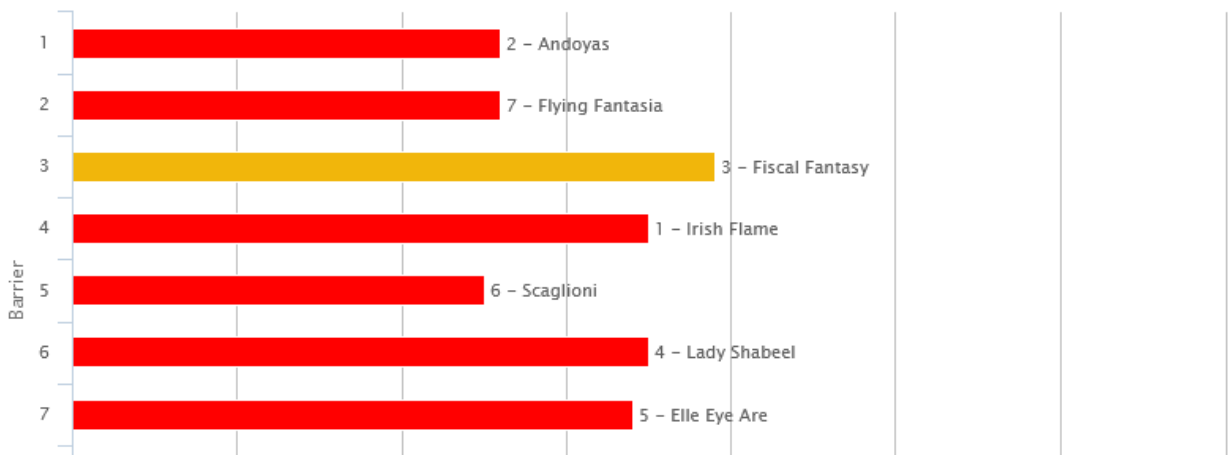

**R2 Barfoot & Thompson 1200 – Rating 82 1200**

Tempo = Even

**R3 Stella Artois 1600 – Rating 82 1600**

Tempo = Slow