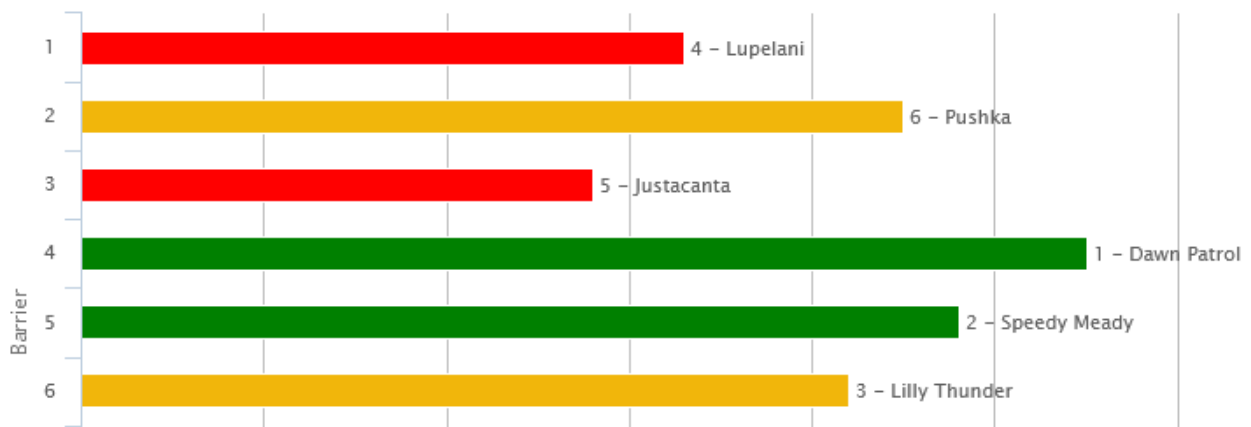

**R2 Barfoot & Thompson 1200 – Rating 82 1200**

Tempo = Even

**R3 Stella Artois 1600 – Rating 82 1600**

Tempo = Slow

#### R4 Hyland Race Colours 1400 - Rating 72 1400

Tempo = Even