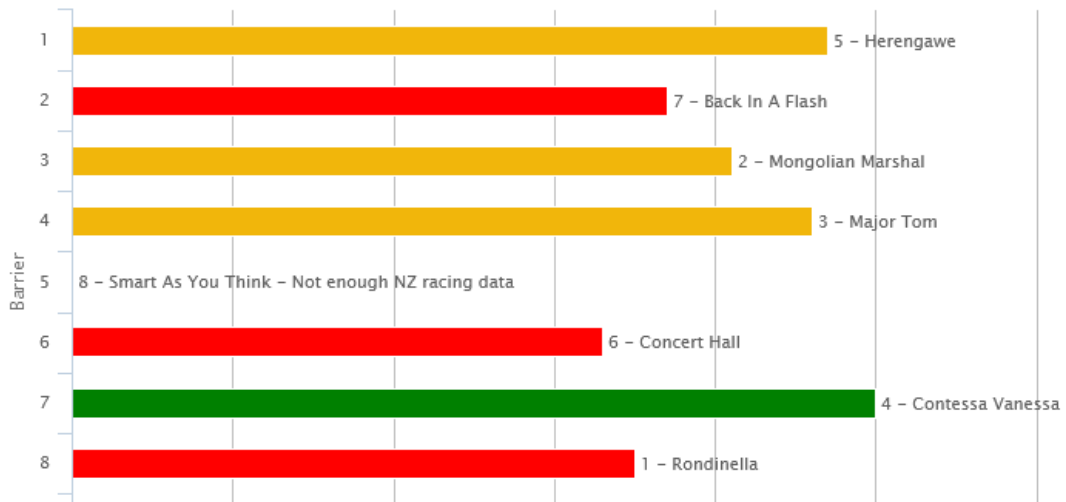

**R2 Barfoot & Thompson 1200 – Rating 82 1200**

Tempo = Even

**R3 Stella Artois 1600 – Rating 82 1600**

Tempo = Slow

#### R4 Hyland Race Colours 1400 - Rating 72 1400

Tempo = Even

#### R7 Celebrating Melody Belle 1400 - Open 1400

Tempo = Even