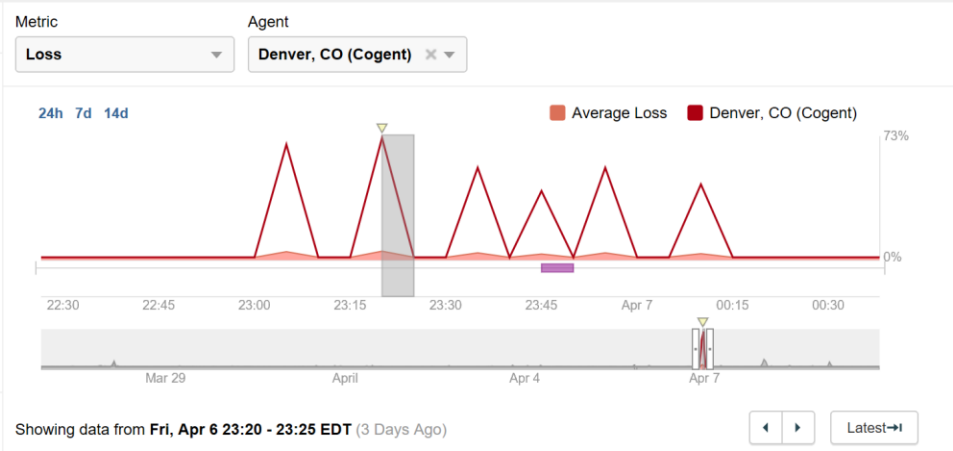

**Views**

WEB

- HTTP Server

NETWORK

- Overview
- Path Visualization**

ROUTING

- BGP Route Visualization

Target Server  
api.slack.com:80

### Path Visualization 12 hops 9 hops

Showing: **1 of 20 Agents** (Show 2 selected only)  Node labels

Grouping: **Interfaces by IP Address**

Highlighting: **Link Delay > 100 ms** (0 links) **Forwarding Loss >10%** (1 node)

Selecting: **4 nodes and 1 link** Quick selections by **Info** (1) [Deselect All](#)

Highlight nodes that match **all / any**

Search on Network, Country, IP address, Prefix, or Title...