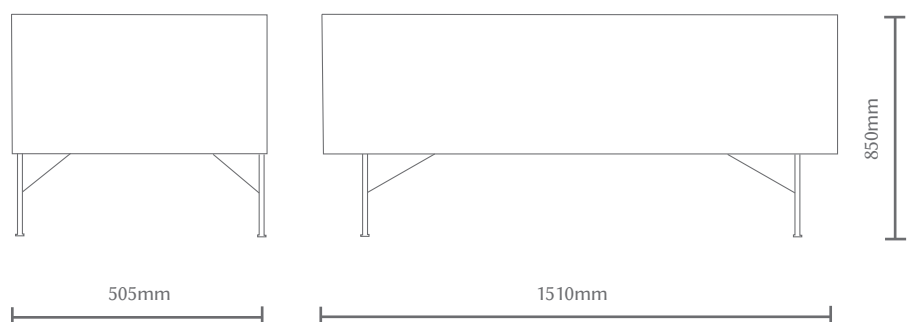

classique

frankie console

pictured as console

frankie console

Contemporary art deco meets mid-century design. The Frankie is made of reconstituted planked veneer. The metal base has a brass lacquered finish. Inside complete with adjustable shelving. If you require this piece to be longer or higher please call us for more information. Unfortunately, due to the gorgeous curved detail we cannot change the depth.

measurements

L 1510mm
D 505mm
H 850mm

dimensions

Wood: Reconstructed Planked Veneer
Colour: Charred

designed + made in new zealand