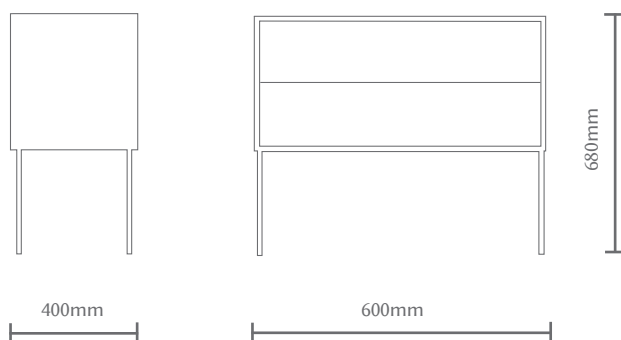

classique

chester bedside unit

pictured as bedside unit

chester bedside unit

An elegant modern bedside offers a mix of subtle materials to compliment any décor. The body is made from Quarter Cut Oak Veneer with the drawer fronts Resene Coast 100% Gloss.

Your own finishes can be accommodated for your requirements.

measurements

L 600mm
D 400mm
H 680mm

dimensions

Frame: Quarter Cut Oak
Colour: Smokey Oak
Base: Black Powder Coated
Metal
Drawer fronts: Resene Coast
100% Gloss