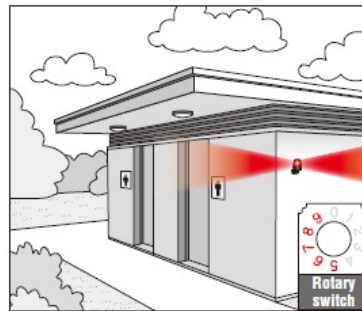

MEGA SP Comércio de Sensor Eireli – ME
Endereço: Rua Liliental, 247 – Bairro Pq. Edu Chaves
CEP 02231-000 – São Paulo – SP – Brasil
Telefone: 11-3938-5313 – Mobile/WhatsApp: 11-97162-7722
E-mail: vendas@megasensor.com.br