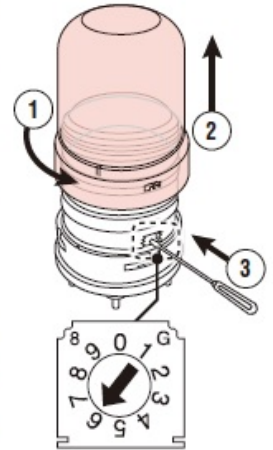

MEGASENSOR

PRODUTOS EM FOCO

Rotary switch	wiring	CH1	CH2	CH1	CH2	CH1	CH2	CH1	CH2
	OFF	OFF	ON	OFF	OFF	ON	ON	ON	ON
0		Off	Rotating (120 rpm)	Triple-flash		Rotating (120 rpm)			
1		Off	Rotating (180 rpm)	Triple-flash		Rotating (180 rpm)			
2		Off	Triple-flash	Pulse pattern		Triple-flash			
3		Off	Rotating (60 rpm)	Rotation (120 rpm)		Rotating (180 rpm)			
4		Off	Single-flash	Double-flash		Triple-flash			
5		Triple-flash	Triple-flash	Triple-flash		Triple-flash			
6		Pulse pattern	Pulse pattern	Pulse pattern		Pulse pattern			
7		Rotating (60 rpm)	Rotating (60 rpm)	Rotating (60 rpm)		Rotating (60 rpm)			
8		Rotating (120 rpm)	Rotating (120 rpm)	Rotating (120 rpm)		Rotating (120 rpm)			
9		Rotating (180 rpm)	Rotating (180 rpm)	Rotating (180 rpm)		Rotating (180 rpm)			

= Dimmed   = Half-side emitted

Adjusting the Rotary Switch

22 presets selecionáveis