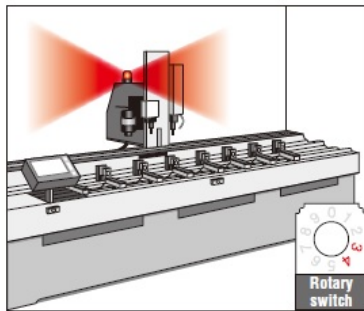

MEGA SP Comércio de Sensor Eireli – ME
Endereço: Rua Liliental, 247 – Bairro Pq. Edu Chaves
CEP 02231-000 – São Paulo – SP – Brasil
Telefone: 11-3938-5313 – Mobile/WhatsApp: 11-97162-7722
E-mail: vendas@megasensor.com.br