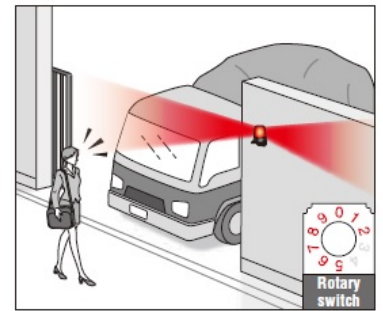

MEGA SP Comércio de Sensor Eireli – ME
Endereço: Rua Liliental, 247 – Bairro Pq. Edu Chaves
CEP 02231-000 – São Paulo – SP – Brasil
Telefone: 11-3938-5313 – Mobile/WhatsApp: 11-97162-7722
E-mail: vendas@megasensor.com.br