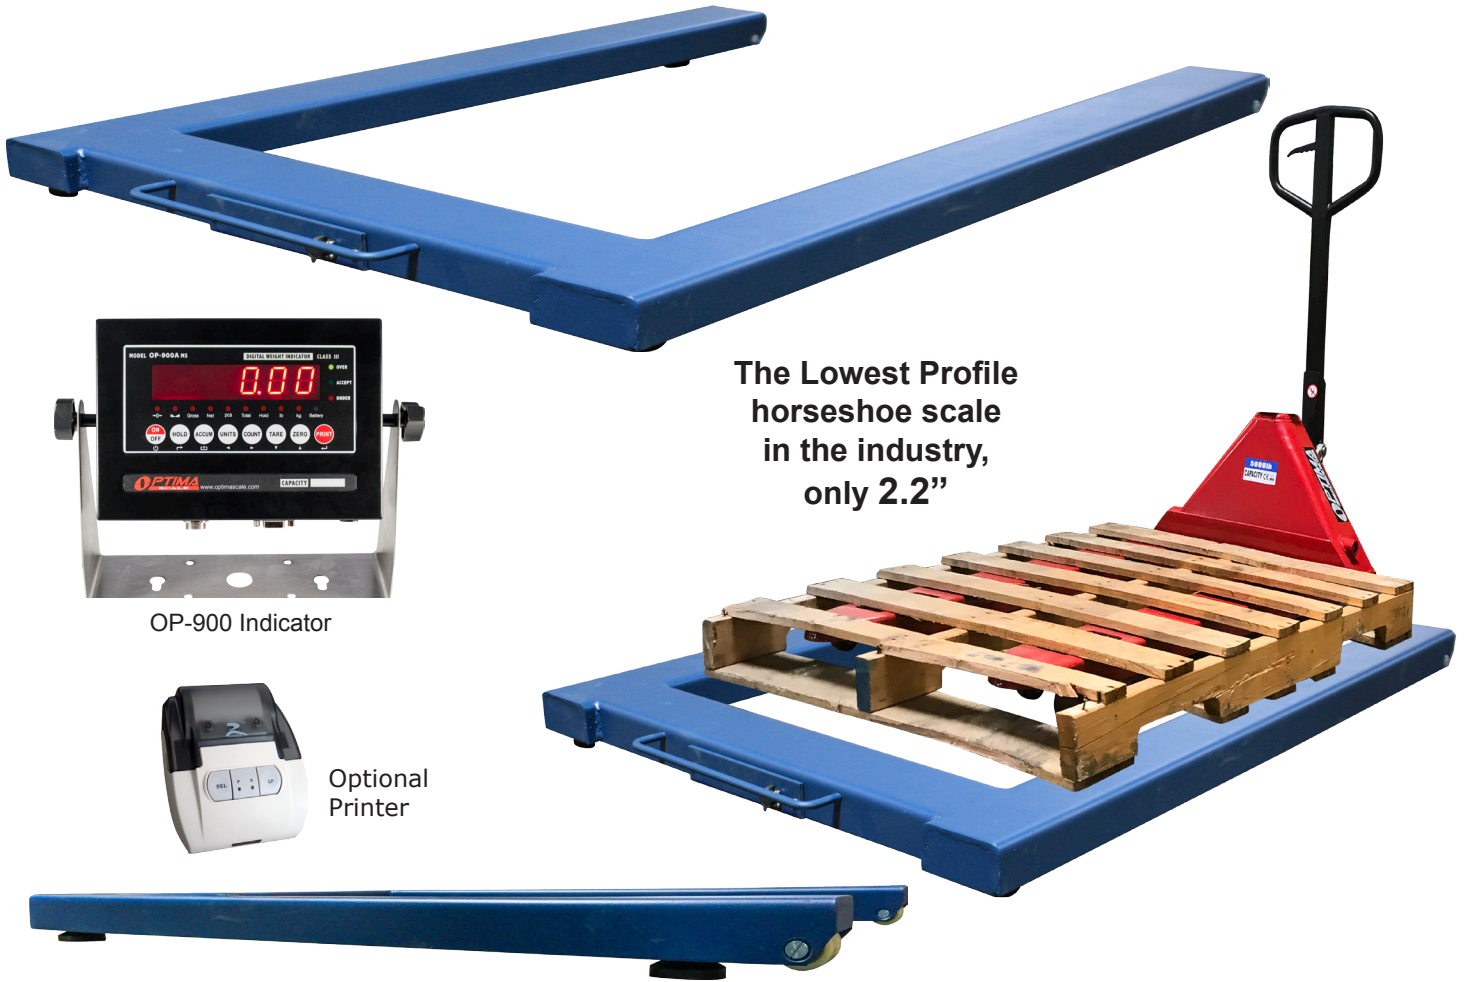

OP-932 U-BEAM HORSESHOE SCALES

The Lowest Profile
horseshoe scale
in the industry,
only 2.2"

OP-900 Indicator

Optional
Printer

SPECIFICATIONS				
Model	Capacity	Outer Dimension	Inner Dimension	Overall Height
OP-932-5k	5,000 lbs x 1 lb	46"[L] x 48" [W]	34"[L] x 42" [W]	2.2"

SCALE FEATURES:

- Complete portable heavy-duty carbon steel weigh beam system
- Low profile makes it easy to load pallets on top using a pallet jack
- They come integrated with wheels and carry handles to make it easy to transport
- 100% welded steel construction
- Can be used to weigh just about anything that can be placed on top of them like, cages or storage containers
- Can be used with a platform to weigh multiple objects at once
- 20' shielded metal cable to attach to our T900 stainless steel indicator

INDICATOR FEATURES:

- Stainless steel housing
- Built-in RS-232 Communication Port
- Rechargeable Battery and 110V AC Adapter
- NTEP approved for 5,000 divisions
- Count, Auto Hold, Check Weighing features
- Automatic date and time update
- Ability to modify gravity based on different geographical locations
- Upper/lower limit alarm
- 1" LED or LCD Display with backlight
- Optional multi-channels for weighing each individual axle as well as the total
- Optional printer with printout of time, date and weight