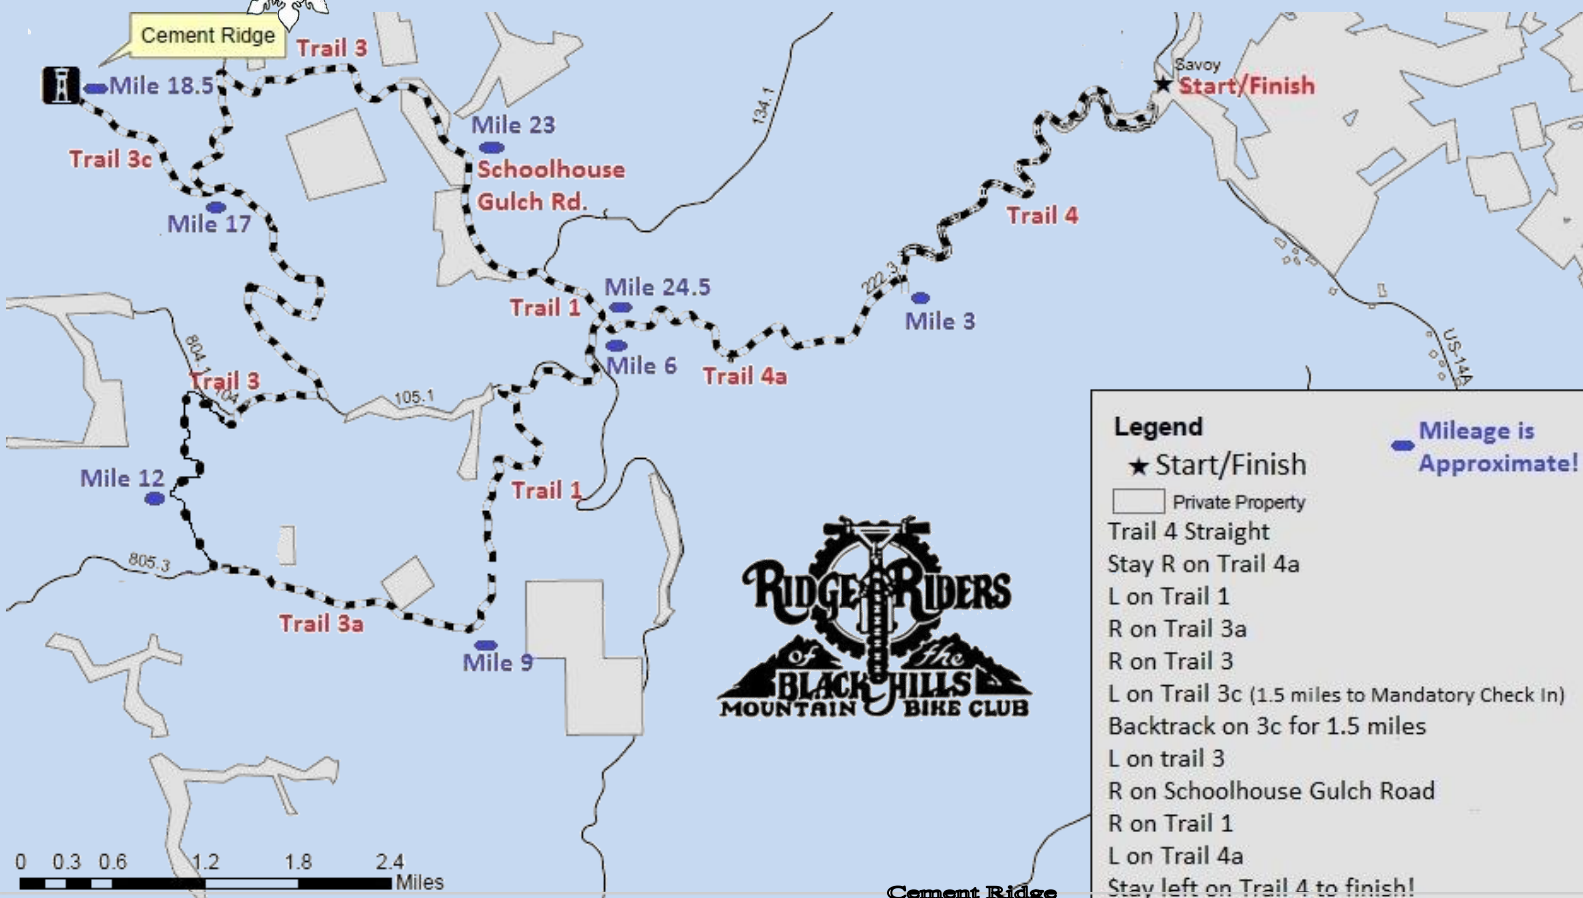

QUARQ

Legend

- ★ Start/Finish
- Private Property
- Trail 4 Straight
- Stay R on Trail 4a
- L on Trail 1
- R on Trail 3a
- R on Trail 3
- L on Trail 3c (1.5 miles to Mandatory Check In)
- Backtrack on 3c for 1.5 miles
- L on trail 3
- R on Schoolhouse Gulch Road
- R on Trail 1
- L on Trail 4a
- Stay left on Trail 4 to finish!

Mileage is Approximate!