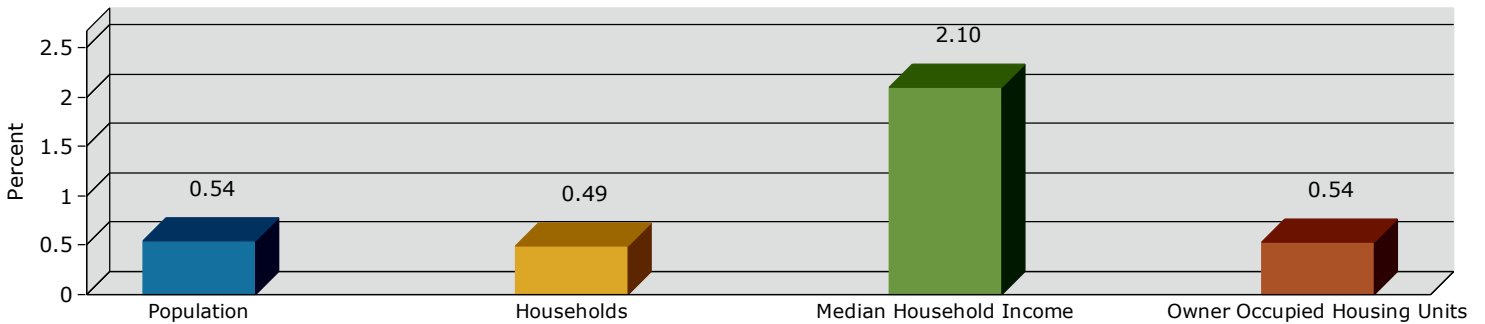

Graphic Profile

Independence City, MO 2
Independence City, MO (2935000)
Geography: Place

Data provided by ESRI

2017 Population by Race

2017 Population by Age

Households

2017 Home Value

2017-2022 Annual Growth Rate