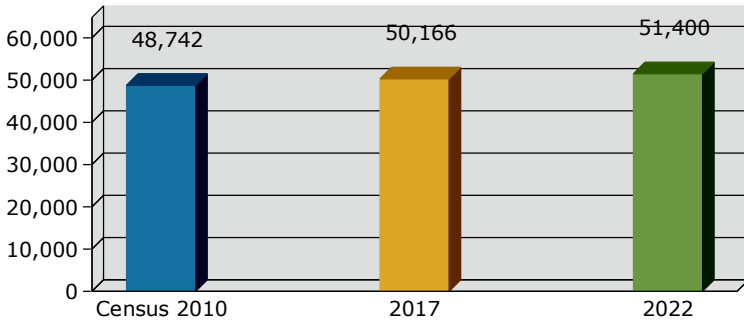

Graphic Profile

Independence City, MO 2
Independence City, MO (2935000)
Geography: Place

Data provided by ESRI

2017 Population by Race

2017 Population by Age

Households

2017 Home Value

2017-2022 Annual Growth Rate