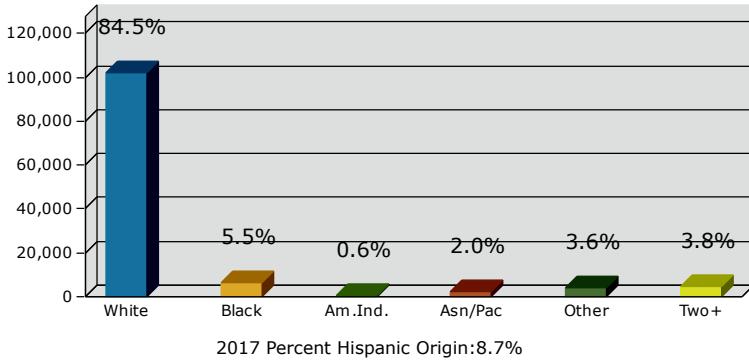

Graphic Profile

Independence City, MO 2
Independence City, MO (2935000)
Geography: Place

Data provided by ESRI

2017 Population by Race

2017 Population by Age

Households

2017 Home Value

2017-2022 Annual Growth Rate