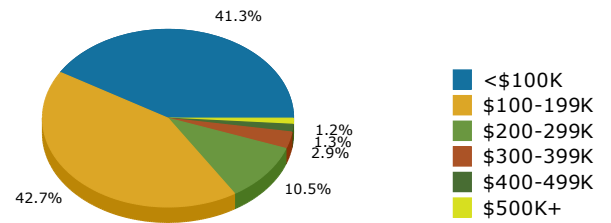

Graphic Profile

Independence City, MO 2
Independence City, MO (2935000)
Geography: Place

Data provided by ESRI

2017 Population by Race

2017 Population by Age

Households

2017 Home Value

2017-2022 Annual Growth Rate