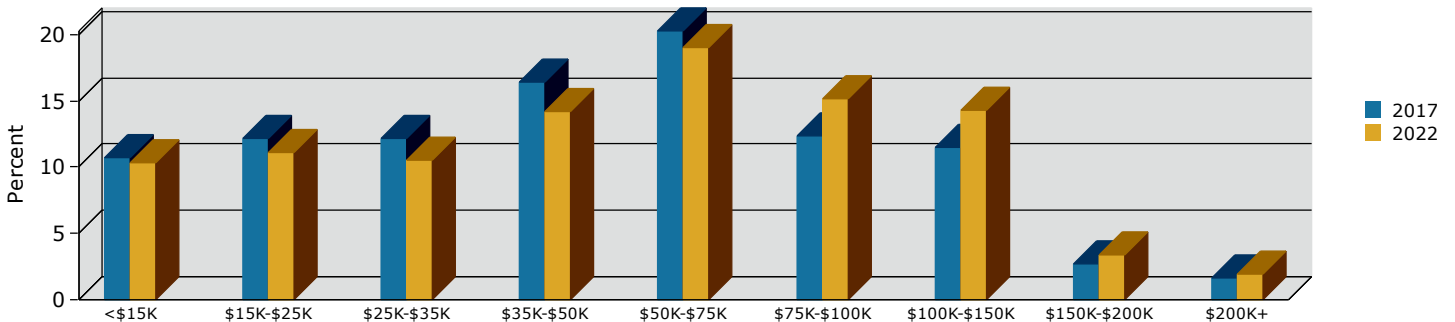

Household Income

Source: U.S. Census Bureau, Census 2010 Summary File 1. Esri forecasts for 2017 and 2022.