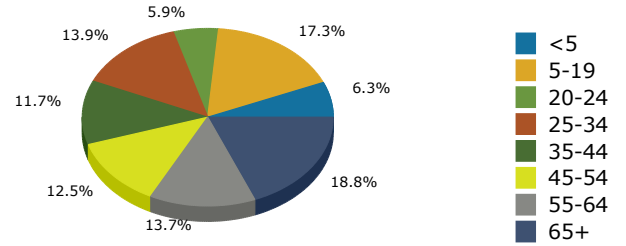

Graphic Profile

Independence City, MO 2
Independence City, MO (2935000)
Geography: Place

Data provided by ESRI

2017 Population by Race

2017 Population by Age

Households

2017 Home Value

2017-2022 Annual Growth Rate