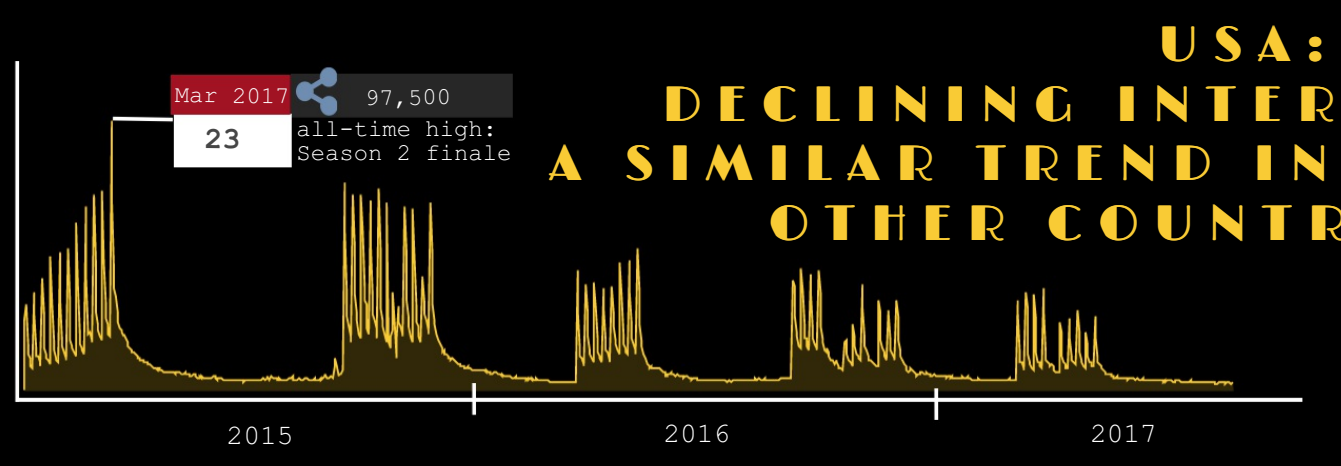

P2P USERS PER DAY:
TREND LINES PER COUNTRY