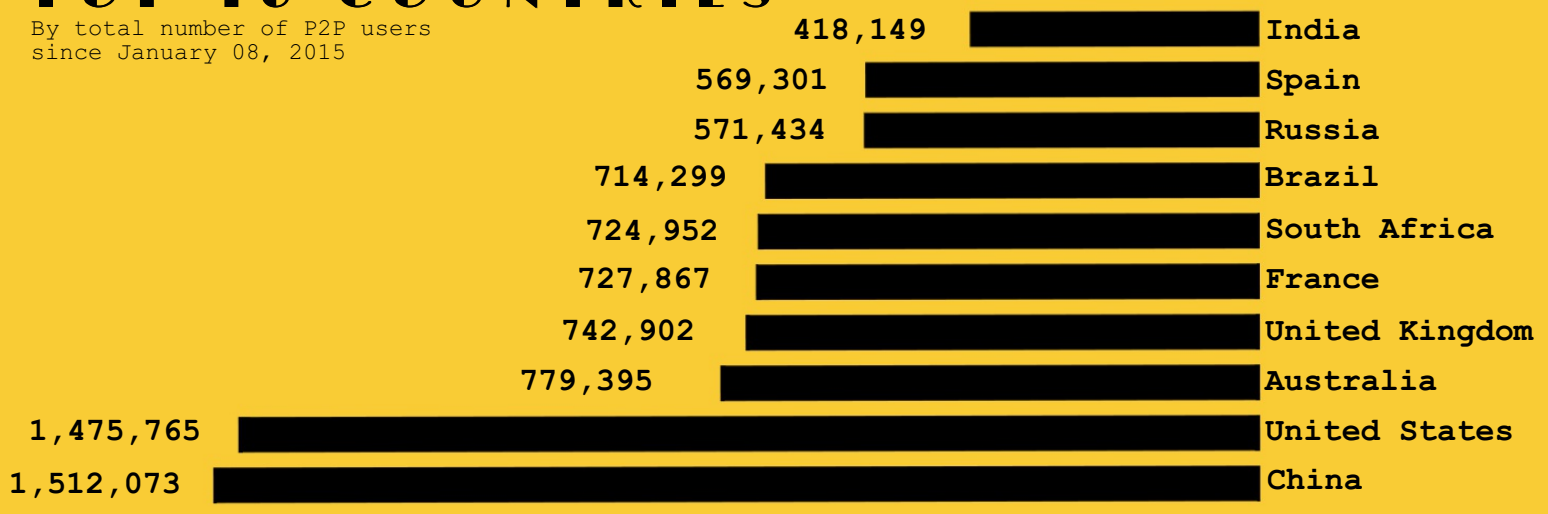

EMPIRE

FILE SHARING
STATISTICS

Depositphotos.com/Jean Nelson

IS THE
'EMPIRE'
DOOMED?

SHRINKING TV SHOW AUDIENCE AFTER ALL-TIME HIGH DURING FIRST PART OF SEASON 2

Number of P2P users downloading 'Empire' episodes per day

TOP 10 COUNTRIES

By total number of P2P users since January 08, 2015

P2P USERS PER DAY:
TREND LINES PER COUNTRY

TOP CITIES

By total number of P2P users since January 08, 2015