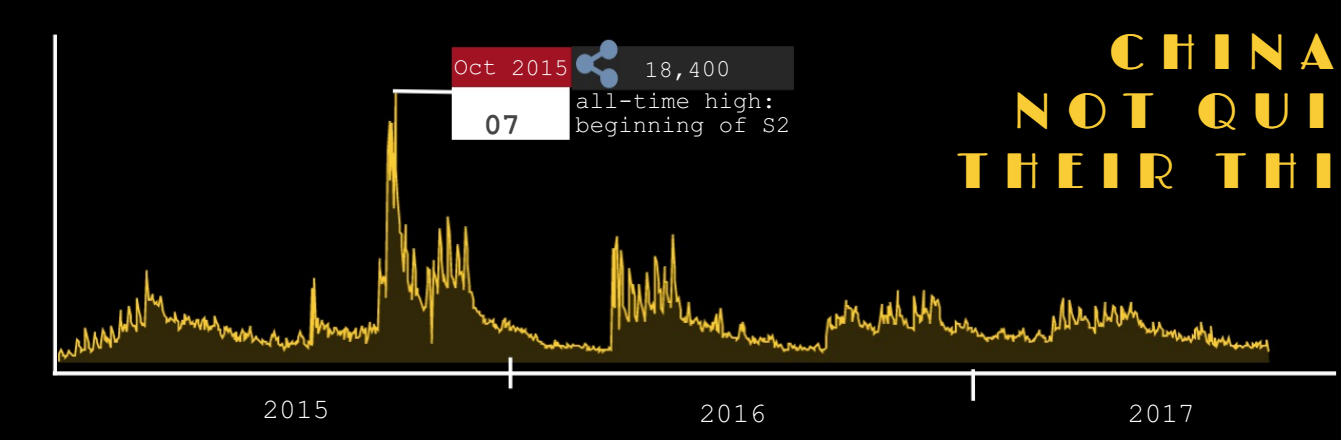

P2P USERS PER DAY:
TREND LINES PER COUNTRY