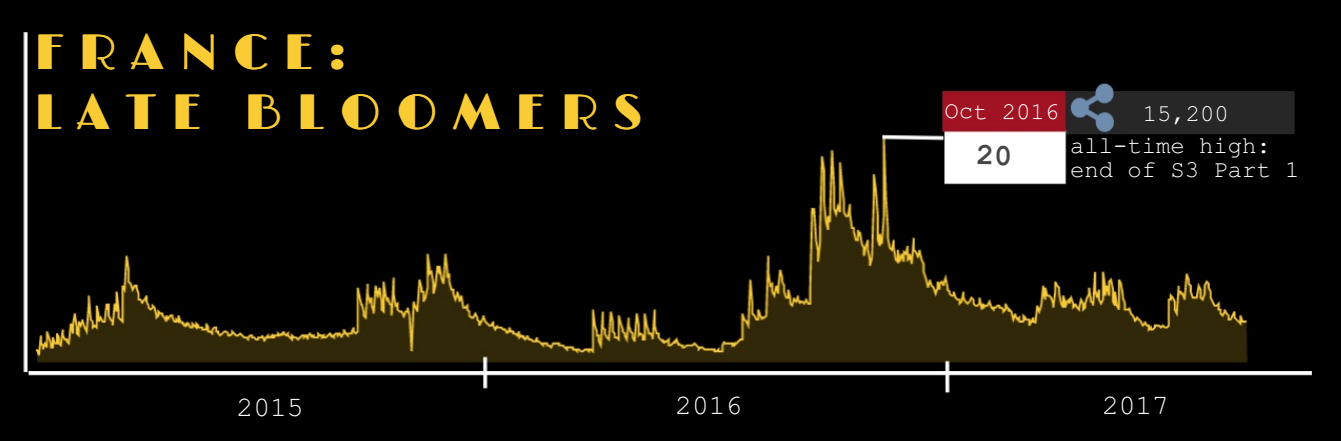

P2P USERS PER DAY:
TREND LINES PER COUNTRY