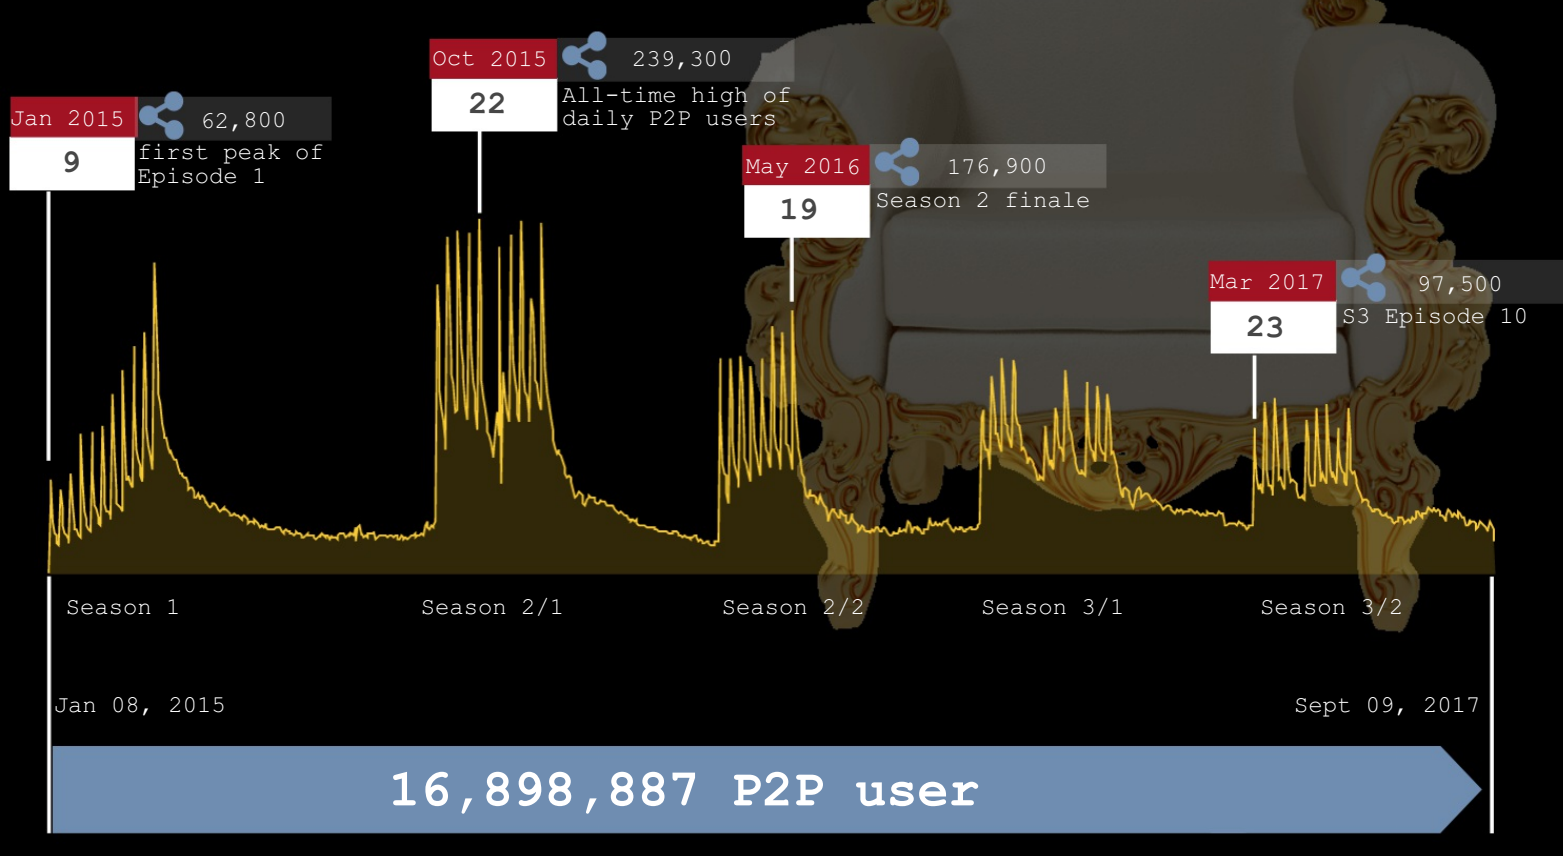

EMPIRE

FILE SHARING
STATISTICS

Depositphotos.com/Jean Nelson

IS THE
'EMPIRE'
DOOMED?

SHRINKING TV SHOW AUDIENCE AFTER ALL-TIME HIGH DURING FIRST PART OF SEASON 2

Number of P2P users downloading 'Empire' episodes per day

TOP 10 COUNTRIES

By total number of P2P users since January 08, 2015

P2P USERS PER DAY:
TREND LINES PER COUNTRY

TOP CITIES

By total number of P2P users since January 08, 2015