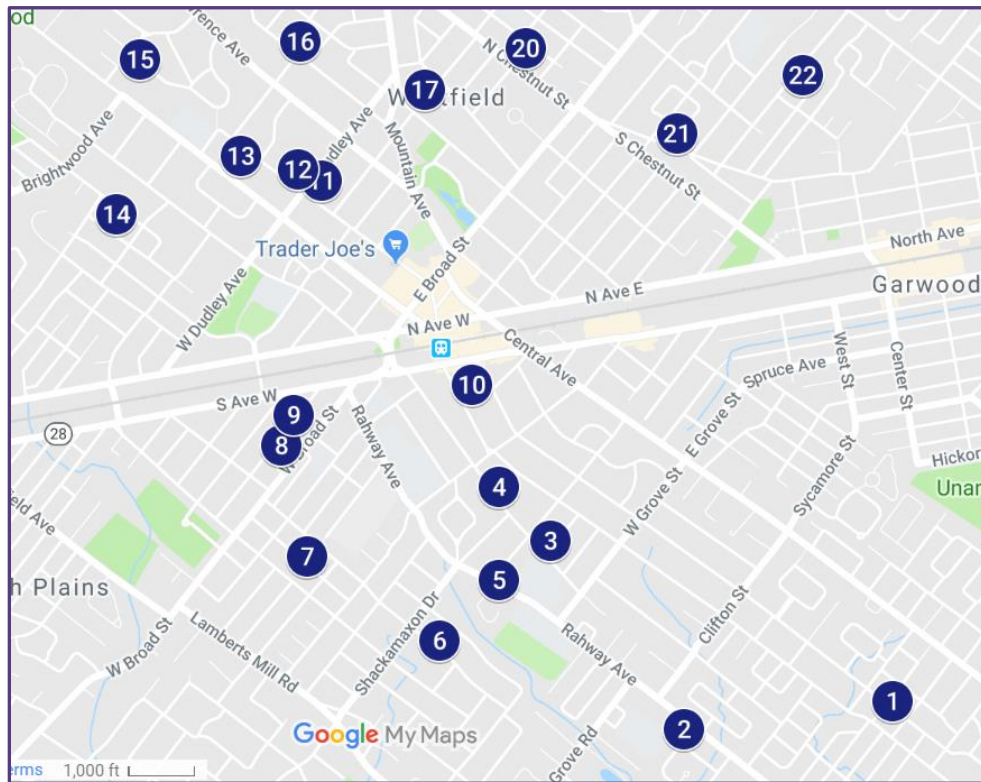

Haunt Your House Driving Guide

House #	Address	House #	Address
1	1325 Boulevard	12	205 East Dudley Avenue
2	1088 Rahway Avenue	13	621 Elm Street
3	Withdrawn	14	729 Embree Crescent
4	633 Westfield Avenue	15	812 Lenape Trail
5	555 Washington Street	16	416 Colonial Avenue
6	735 Hyslip Avenue	17	525 Kimball Avenue
7	241 Hazel Avenue	18	835 Cedar Terrace
8	531 Downer Street	19	735 Girard Avenue
9	440 Downer Street	20	229 Baker Avenue
10	312 Temple Place	21	706 Castleman Drive
11	220 East Dudley Avenue	22	930 Coolidge Street