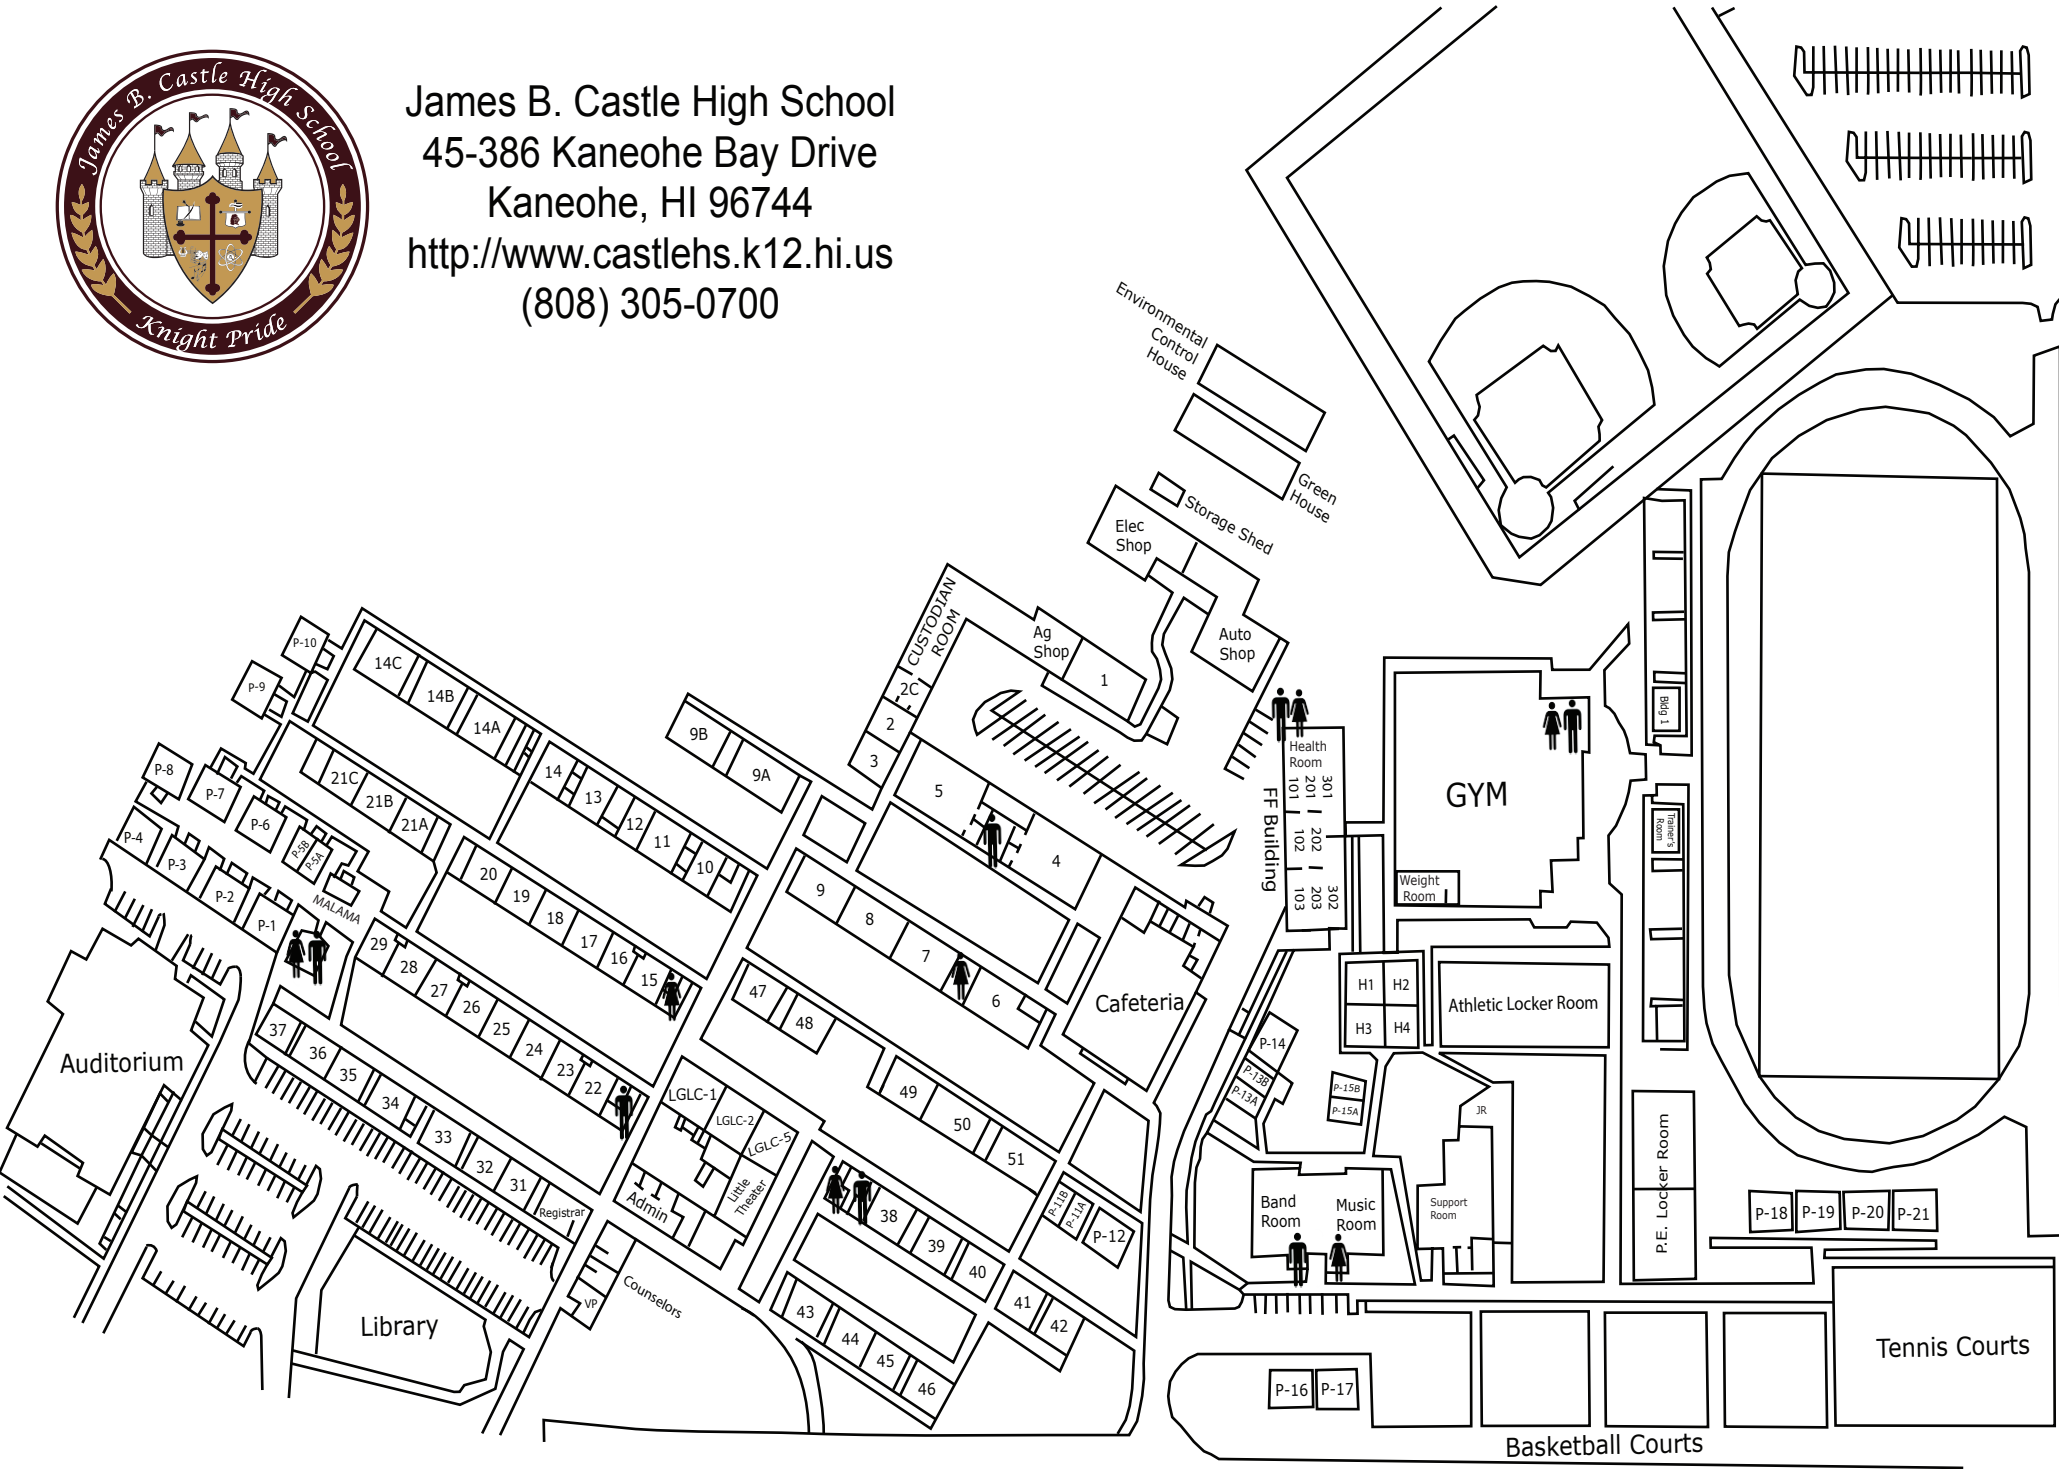

James B. Castle High School
 45-386 Kaneohe Bay Drive
 Kaneohe, HI 96744
<http://www.castlehs.k12.hi.us>
 (808) 305-0700

Knight Pride

demonstrating

Character ♥ Competence ♥ Commitment

Revised 7/2016