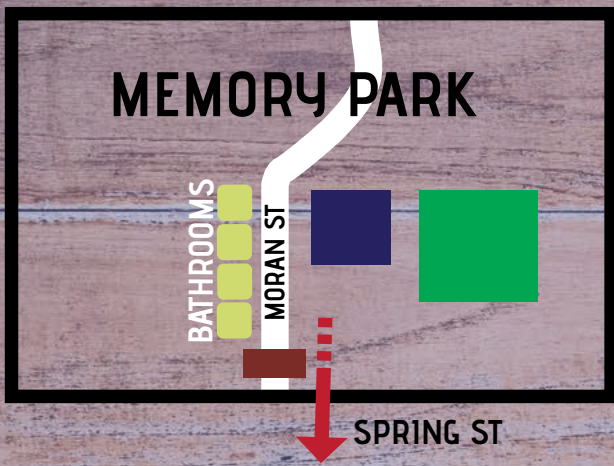

WizardCon

Novetyber 24, 2018

SCHEDULE OF EVENTS

PARKING:
SUSSEX COUNTY FAIR GROUNDS
7 miles (Bussing available)
SUSSEX COUNTY COLLEGE
1 miles (bussing available)

- REGISTRATION
- PARTICIPATING STORE
- FOOD TRUCKS
- QUIDDITCH MATCH

- O'REILLY'S PUB
- HIS-N-HAIR
- JOHN'S BARBER SHOP
- SUPERIOR SHOWER DOOR
- SALON FIG & REGISTRATION