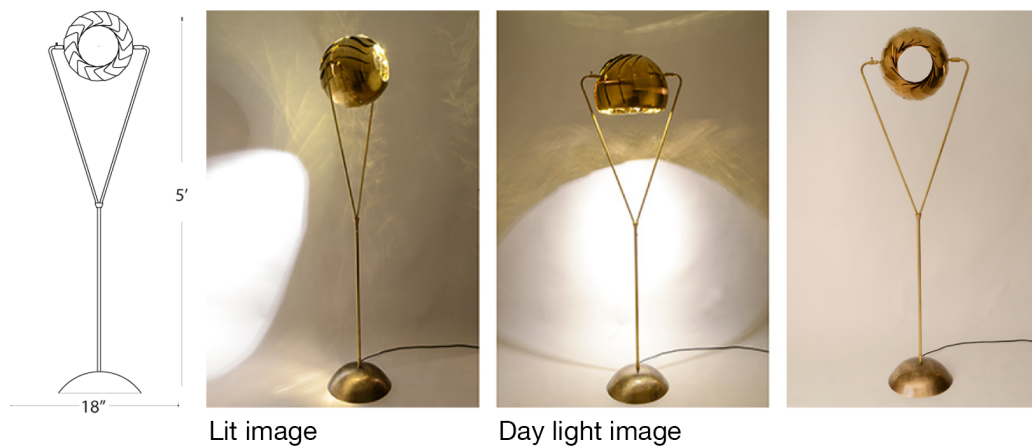

The Iris Floor Lamp transforms its form and the atmosphere in a room by changing its light direction and projections. By adjusting the lamp shade you can have upward pointing light, a downward pointing light, a spot light to one direction and/or patterned light to another direction, The reflective interior of this floor lamp casts intricately patterned reflections that change as the lamp's configuration is changed. This would be the perfect light for a living room or a bedroom.

The Iris series lamps are the fruit of years of development of the patented overlapping leaves mechanism first explored in lighttexture's Steamlight series. (Patent #8,025,430) Composed of overlapping brass leaves, each Iris Lamp has two adjustable apertures; as one opens, the other closes.

**Lamp Base:** Custom Cree XPG2 housing and double row side emitting LED flexible light strip

**Wattage:** 12.9W

**Supplied bulb:** 79x LED bulbs

**Warranty:** 1 year

**Country of Manufacture:** USA

**Weight:** 22 lbs

**Cord Length:** 7'

**Base size:** 12" diameter