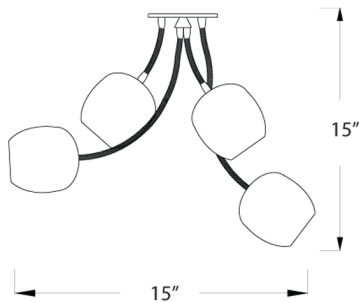

A practical and elegant light fixture that will light up any medium sized room.

We use this lamp for our work studio as a sustainable and energy efficient work light in a room that require stronger light. It has four 7W LED warm white spot lights that can be aimed to four locations in the room. It gives the right balance of accent light so that the room doesn't look flat but nothing is dark.

The brushed nickel finished flexible arms allow aiming the light beam in all directions.

Also available in white clay

Lit image

Day light image

Specifications:

Lamp Base: GU 10

Wattage: Up to 60W

Supplied bulb: 4 x 7W dimmable MR16 spot LED

Warranty: 1 year

Country of Manufacture: USA

Weight: 6 lb.

Listing: All electrical parts are UL listed, UL listing is available upon demand.

Plate and Shade Material: Terracotta clay. Hand made by Ceramic Artist Sharan Elran. Minor variations may occur