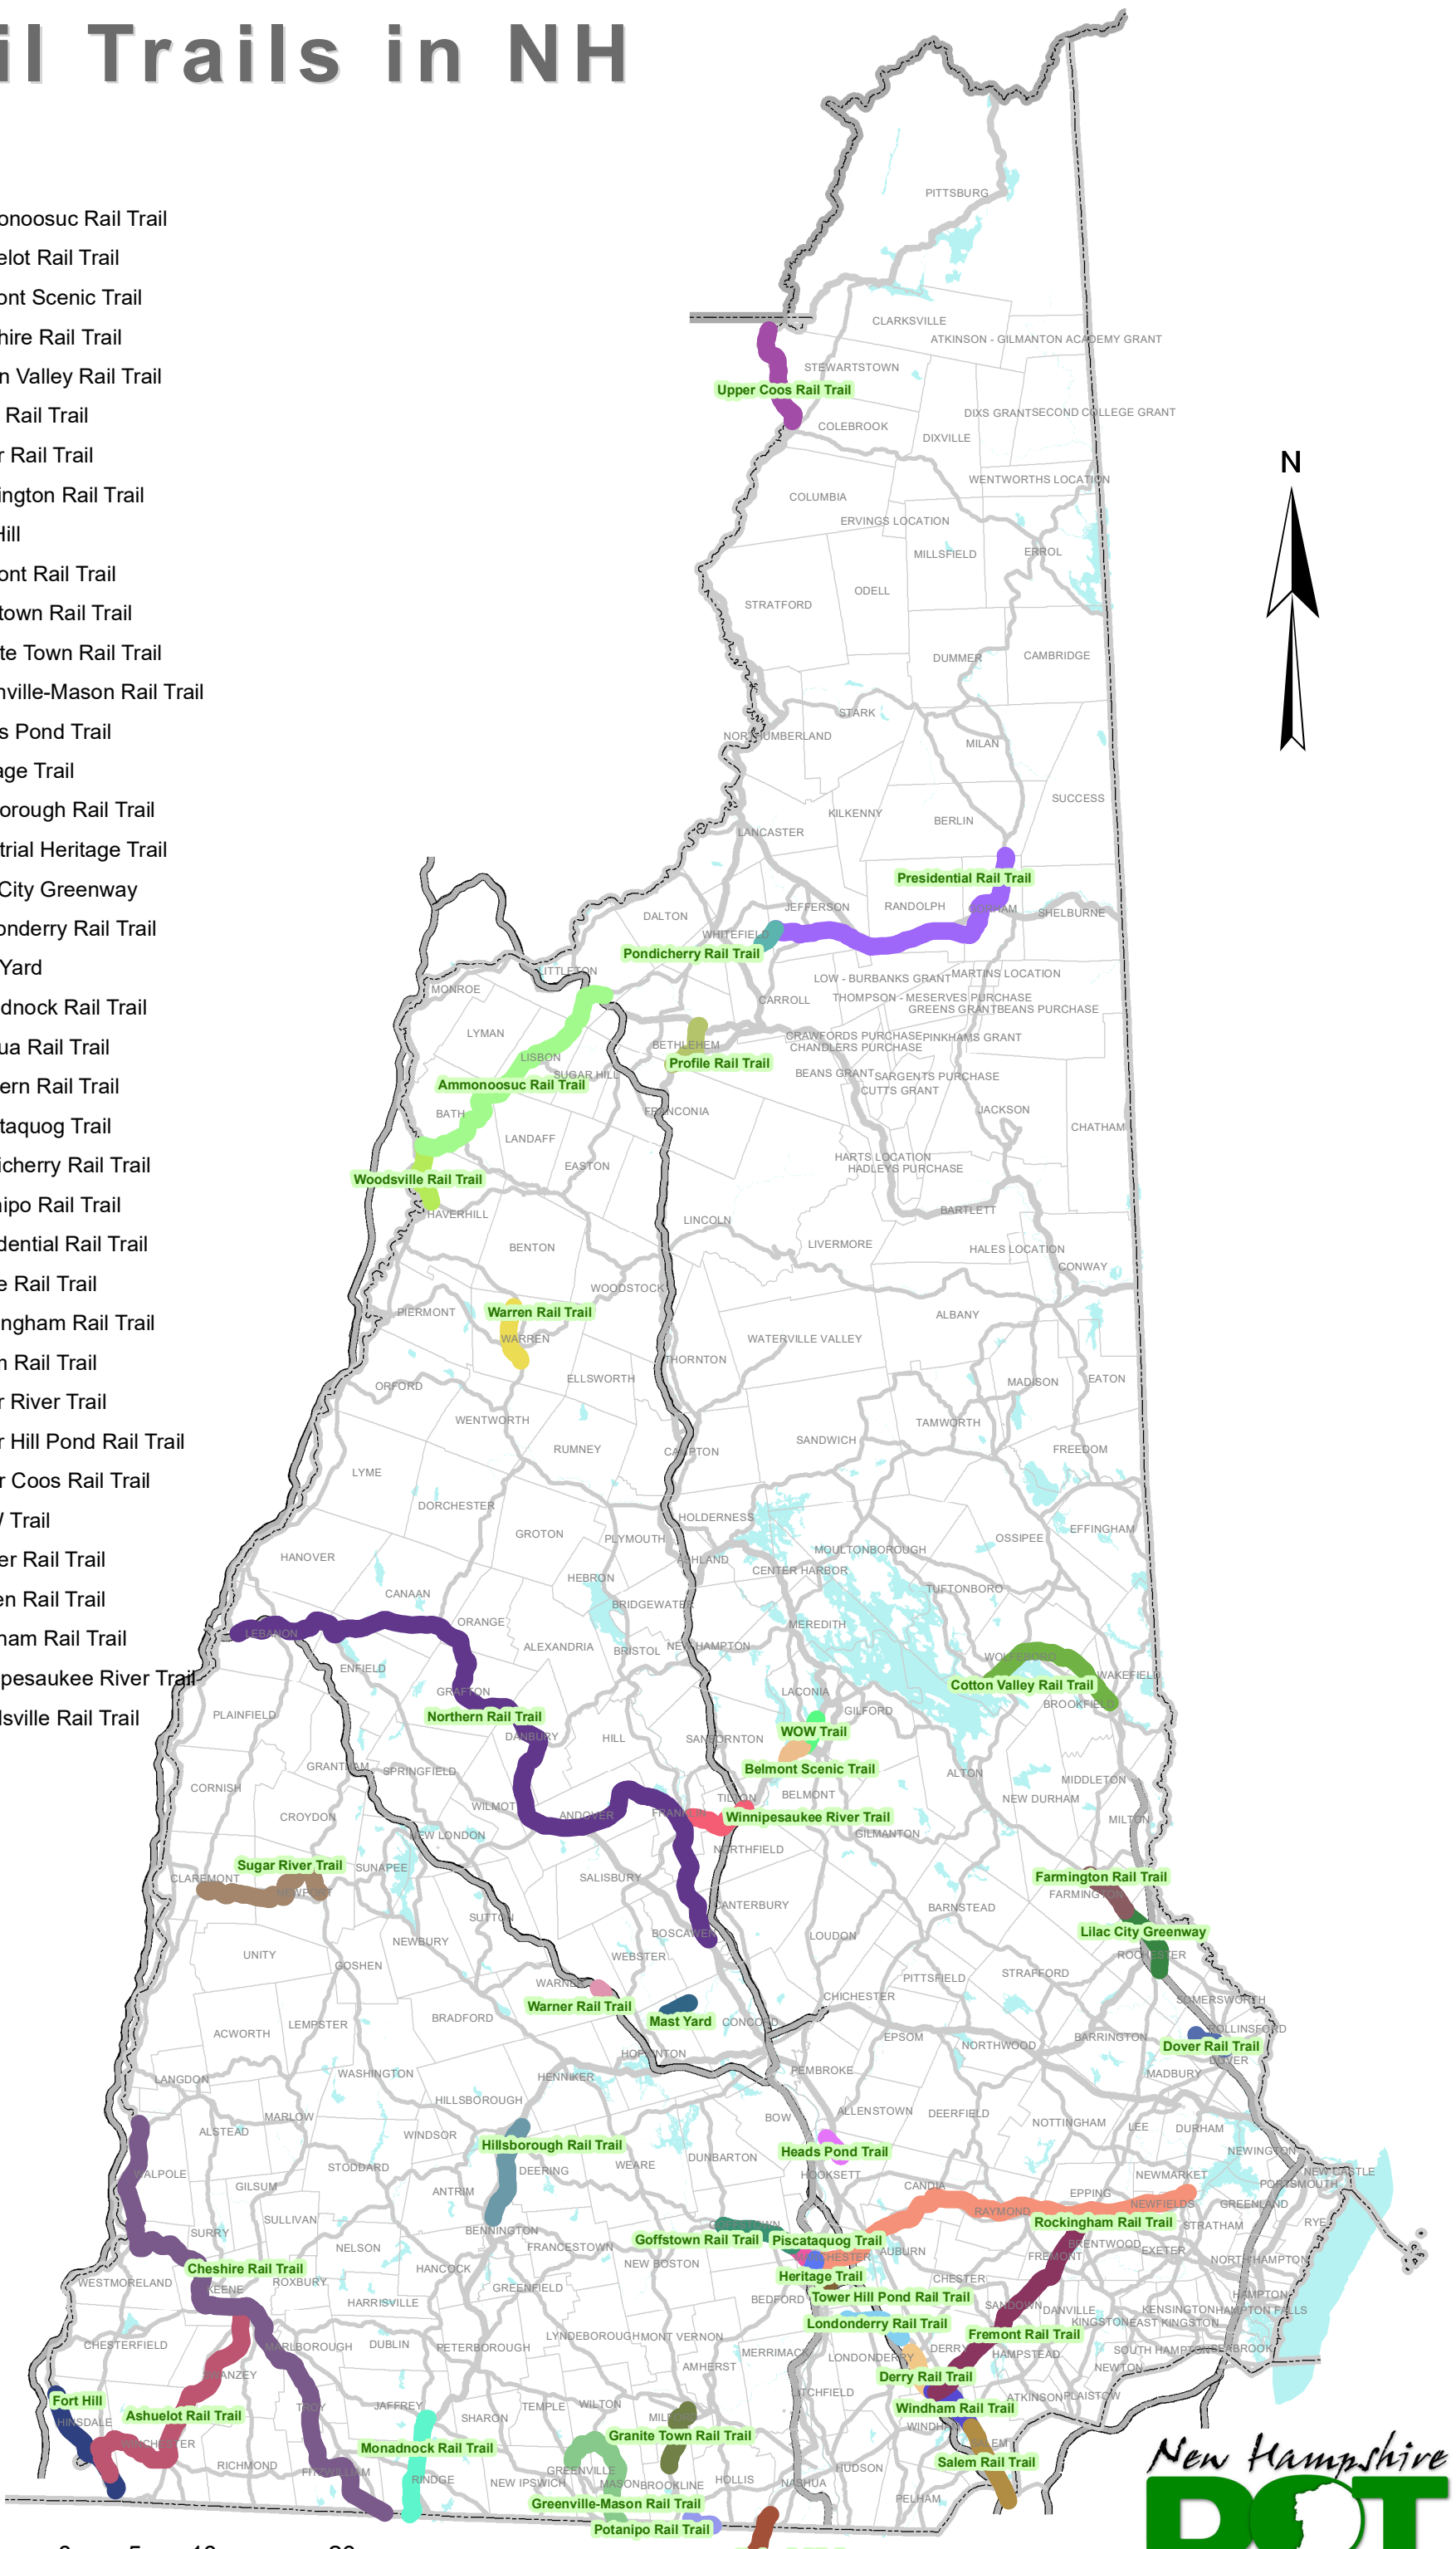

# Rail Trails in NH

## NAME

- Ammonoosuc Rail Trail
- Ashuelot Rail Trail
- Belmont Scenic Trail
- Cheshire Rail Trail
- Cotton Valley Rail Trail
- Derry Rail Trail
- Dover Rail Trail
- Farmington Rail Trail
- Fort Hill
- Fremont Rail Trail
- Goffstown Rail Trail
- Granite Town Rail Trail
- Greenville-Mason Rail Trail
- Heads Pond Trail
- Heritage Trail
- Hillsborough Rail Trail
- Industrial Heritage Trail
- Lilac City Greenway
- Londonderry Rail Trail
- Mast Yard
- Monadnock Rail Trail
- Nashua Rail Trail
- Northern Rail Trail
- Piscataquog Trail
- Pondicherry Rail Trail
- Potanipo Rail Trail
- Presidential Rail Trail
- Profile Rail Trail
- Rockingham Rail Trail
- Salem Rail Trail
- Sugar River Trail
- Tower Hill Pond Rail Trail
- Upper Coos Rail Trail
- WOW Trail
- Warner Rail Trail
- Warren Rail Trail
- Windham Rail Trail
- Winnepesaukee River Trail
- Woodsville Rail Trail

Updated: 04-12-17

S:\Global\B66-RailTransit\BIKEPED\TRAILS\Rail\_Trails\Rail Trail Maps\Rail\_Trails\_July2016.mxd